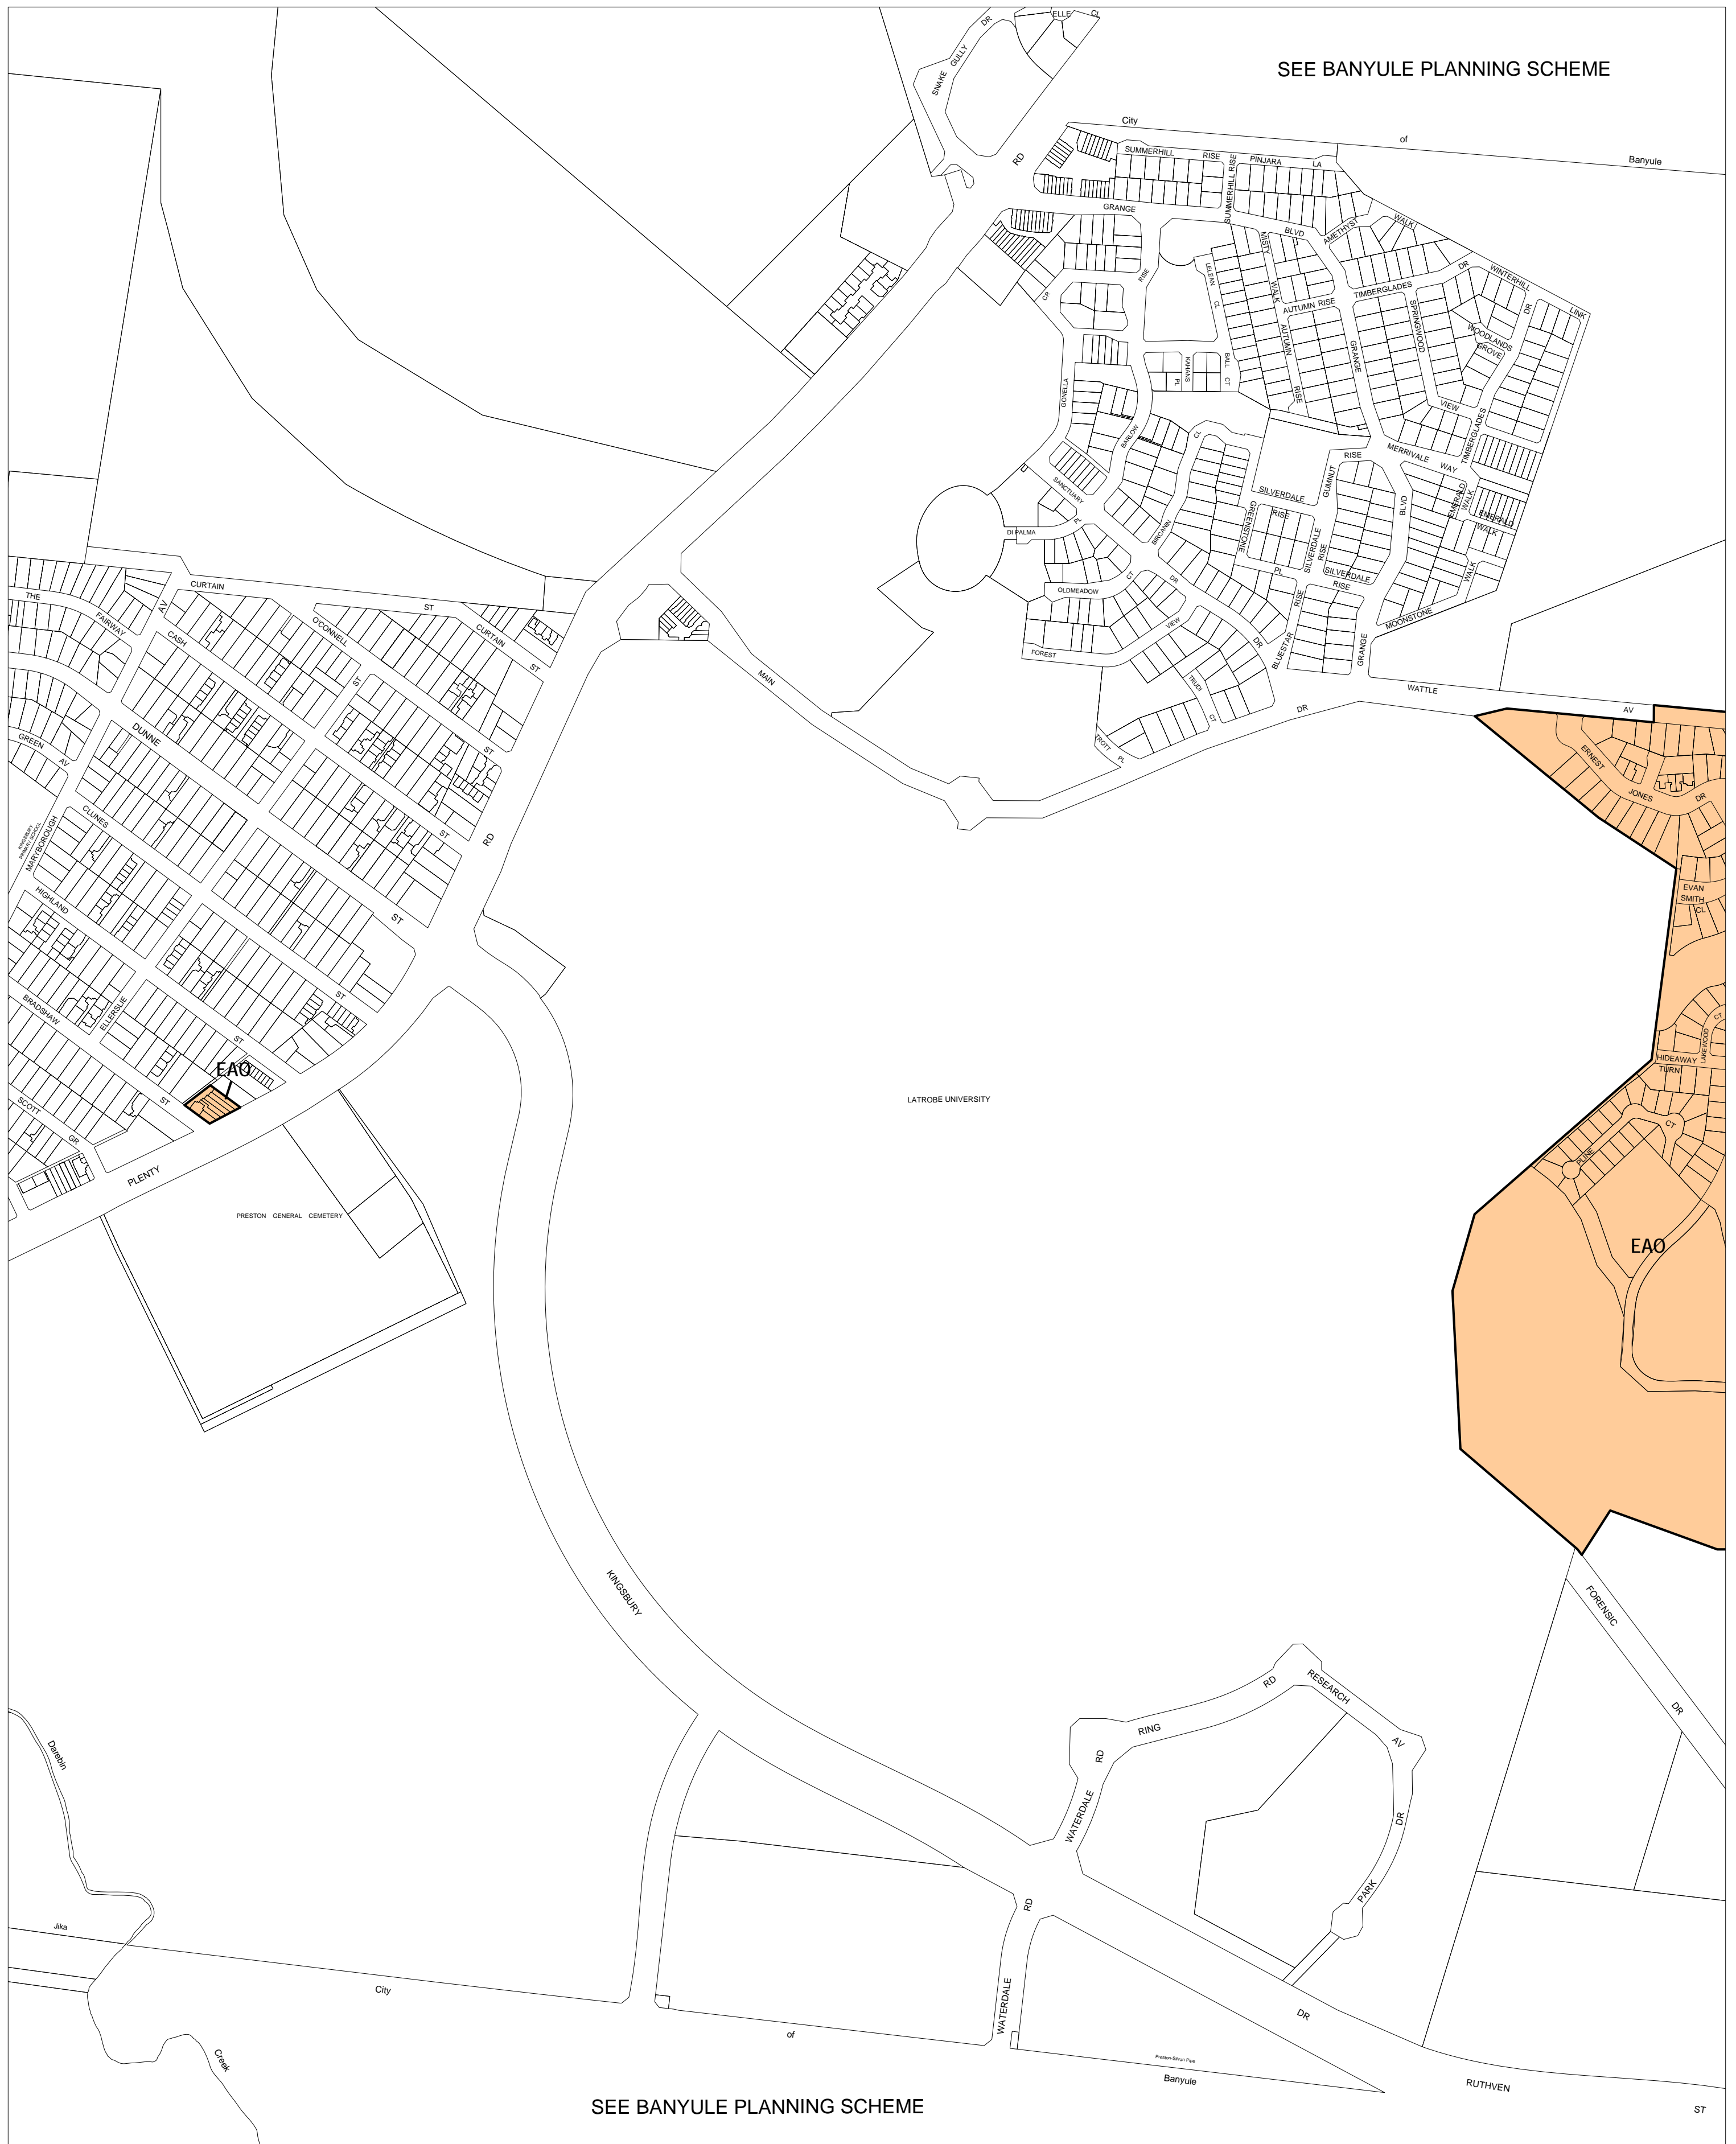

DAREBIN PLANNING SCHEME - LOCAL PROVISION

SEE BANYULE PLANNING SCHEME

SEE BANYULE PLANNING SCHEME

Overlays

- EAO Environmental Audit Overlay

100 0 100 200 300 400 500 m

AUSTRALIAN MAP GRID ZONE 55

INDEX TO ADJOINING METRIC SERIES MAP

2	3	4
6	7	8
10	11	12
13	14	15
16	17	18

Printed: 26/7/2007

AMENDMENT C36