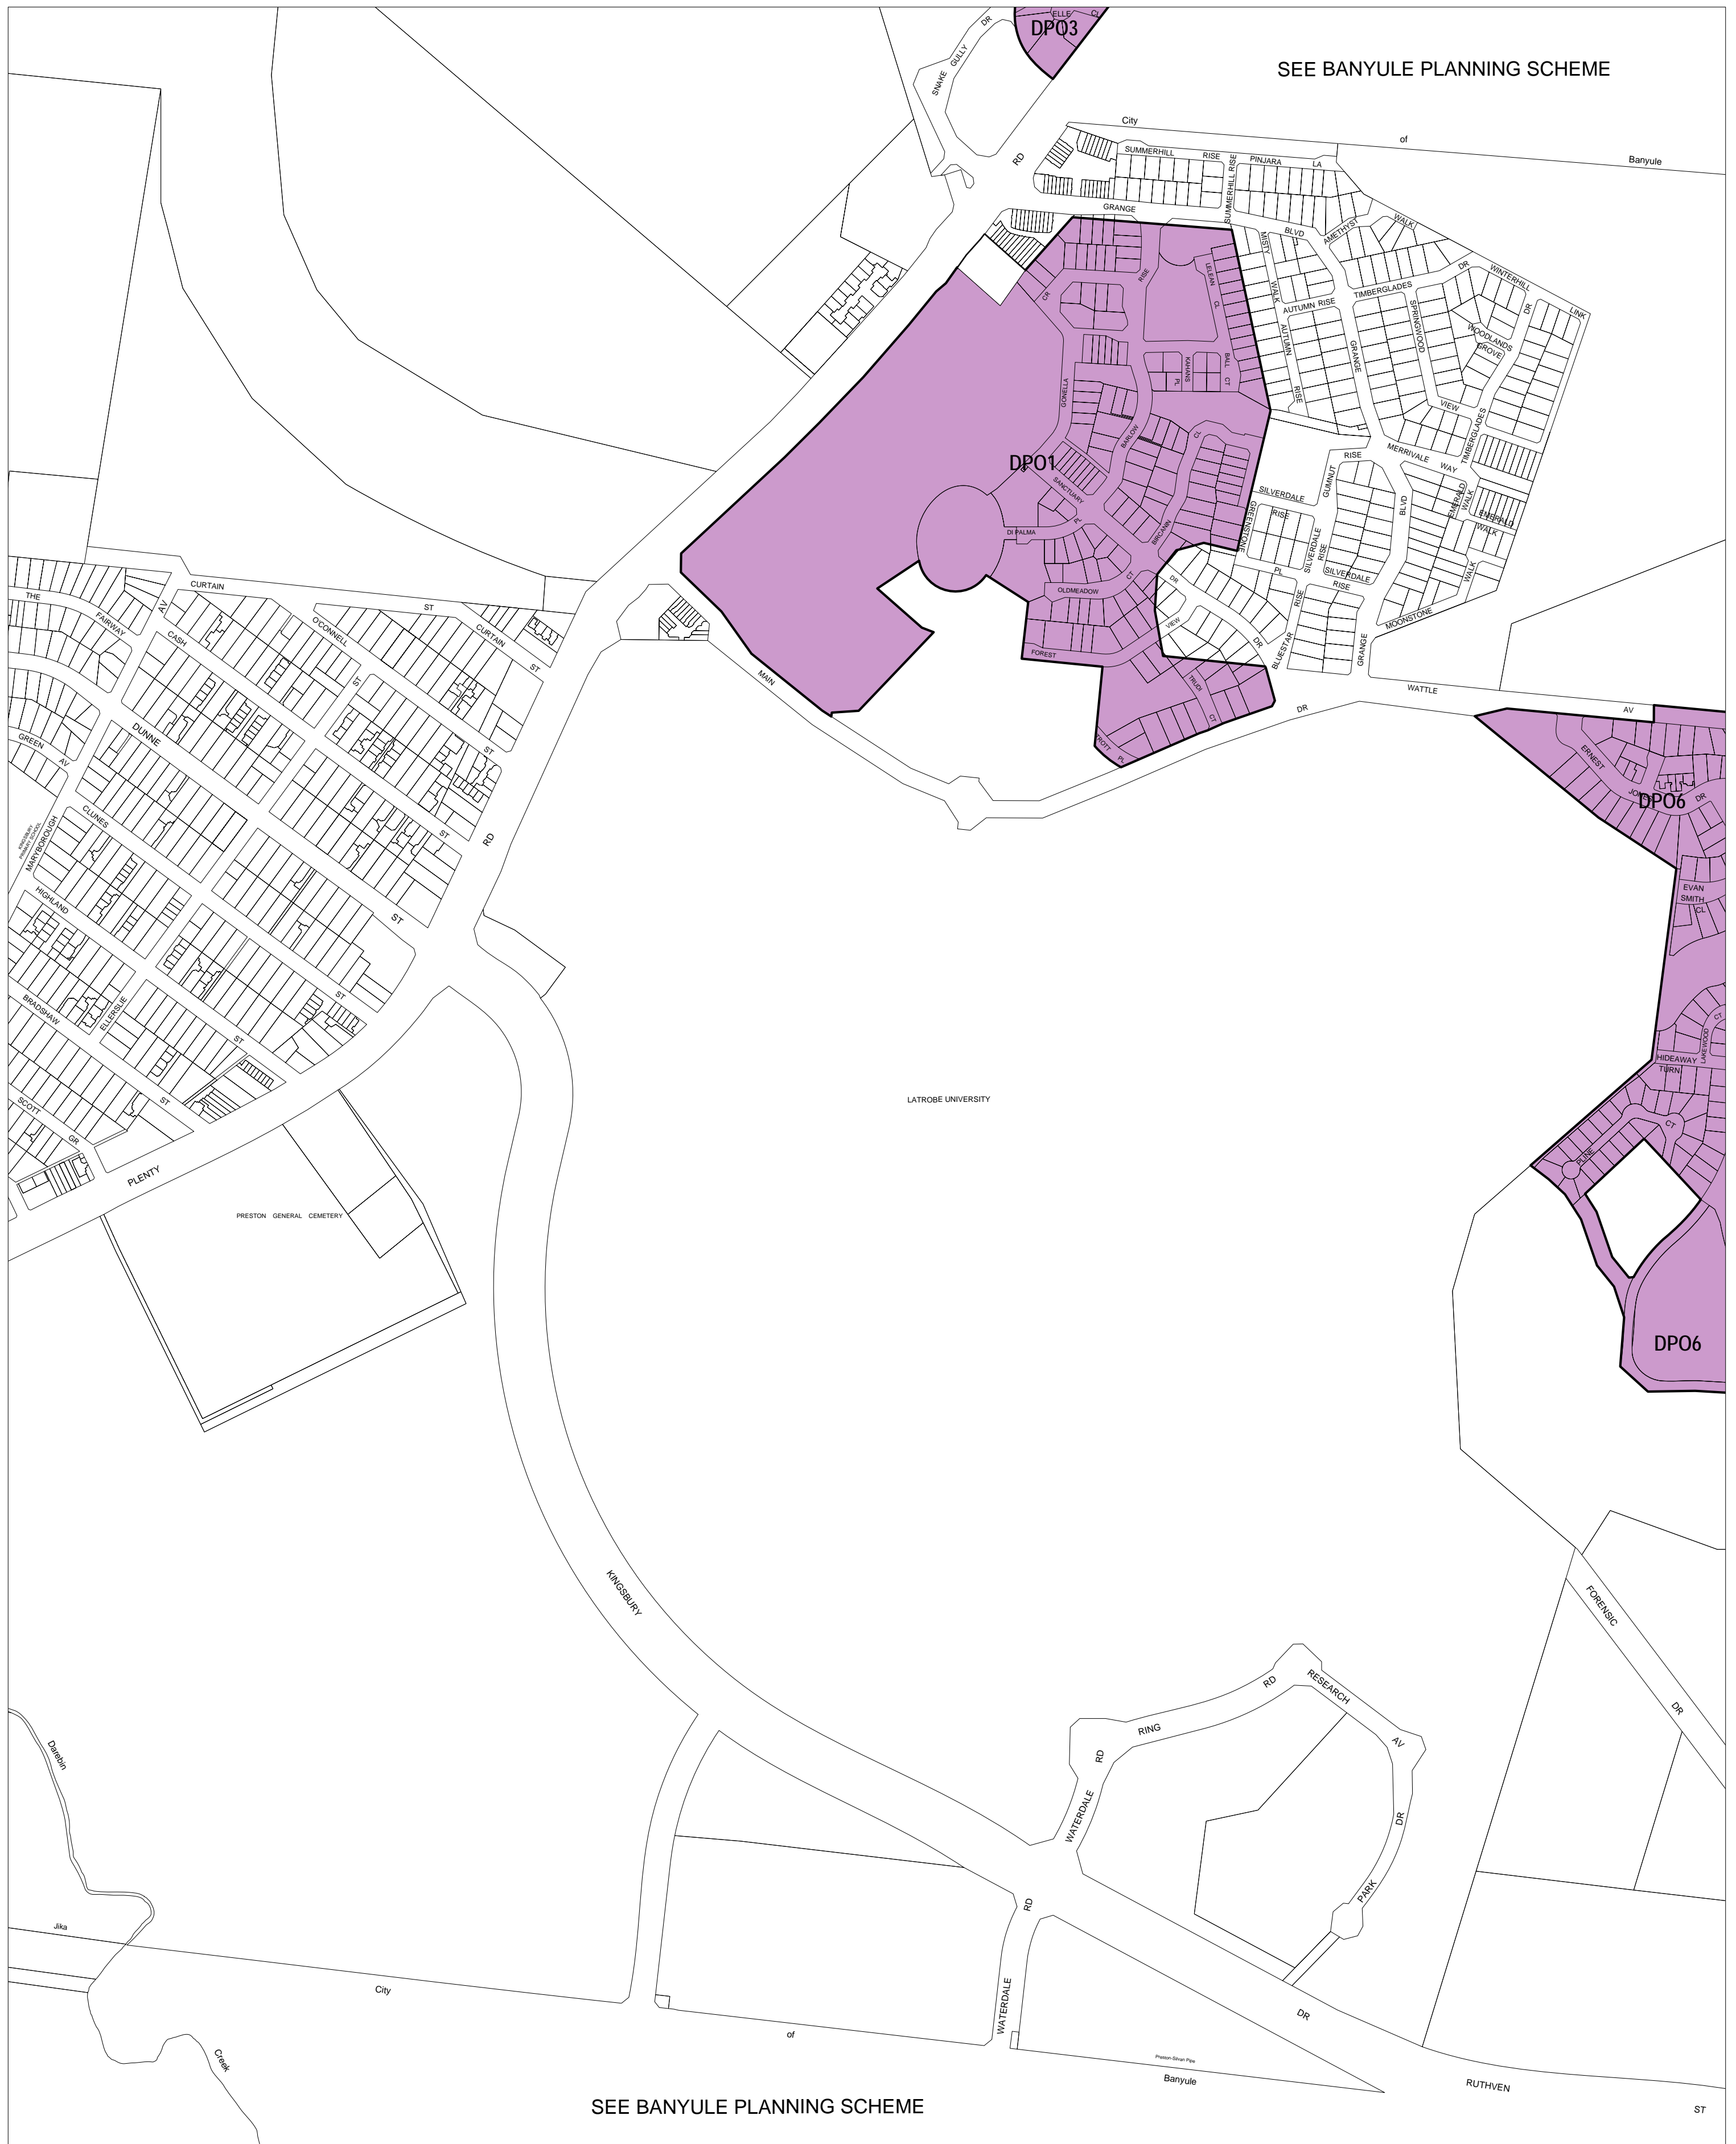

DAREBIN PLANNING SCHEME - LOCAL PROVISION

Overlays	
	Development Plan Overlay - Schedule 1
	Development Plan Overlay - Schedule 3
	Development Plan Overlay - Schedule 6

Printed: 26/7/2007

AMENDMENT C51 PART 1