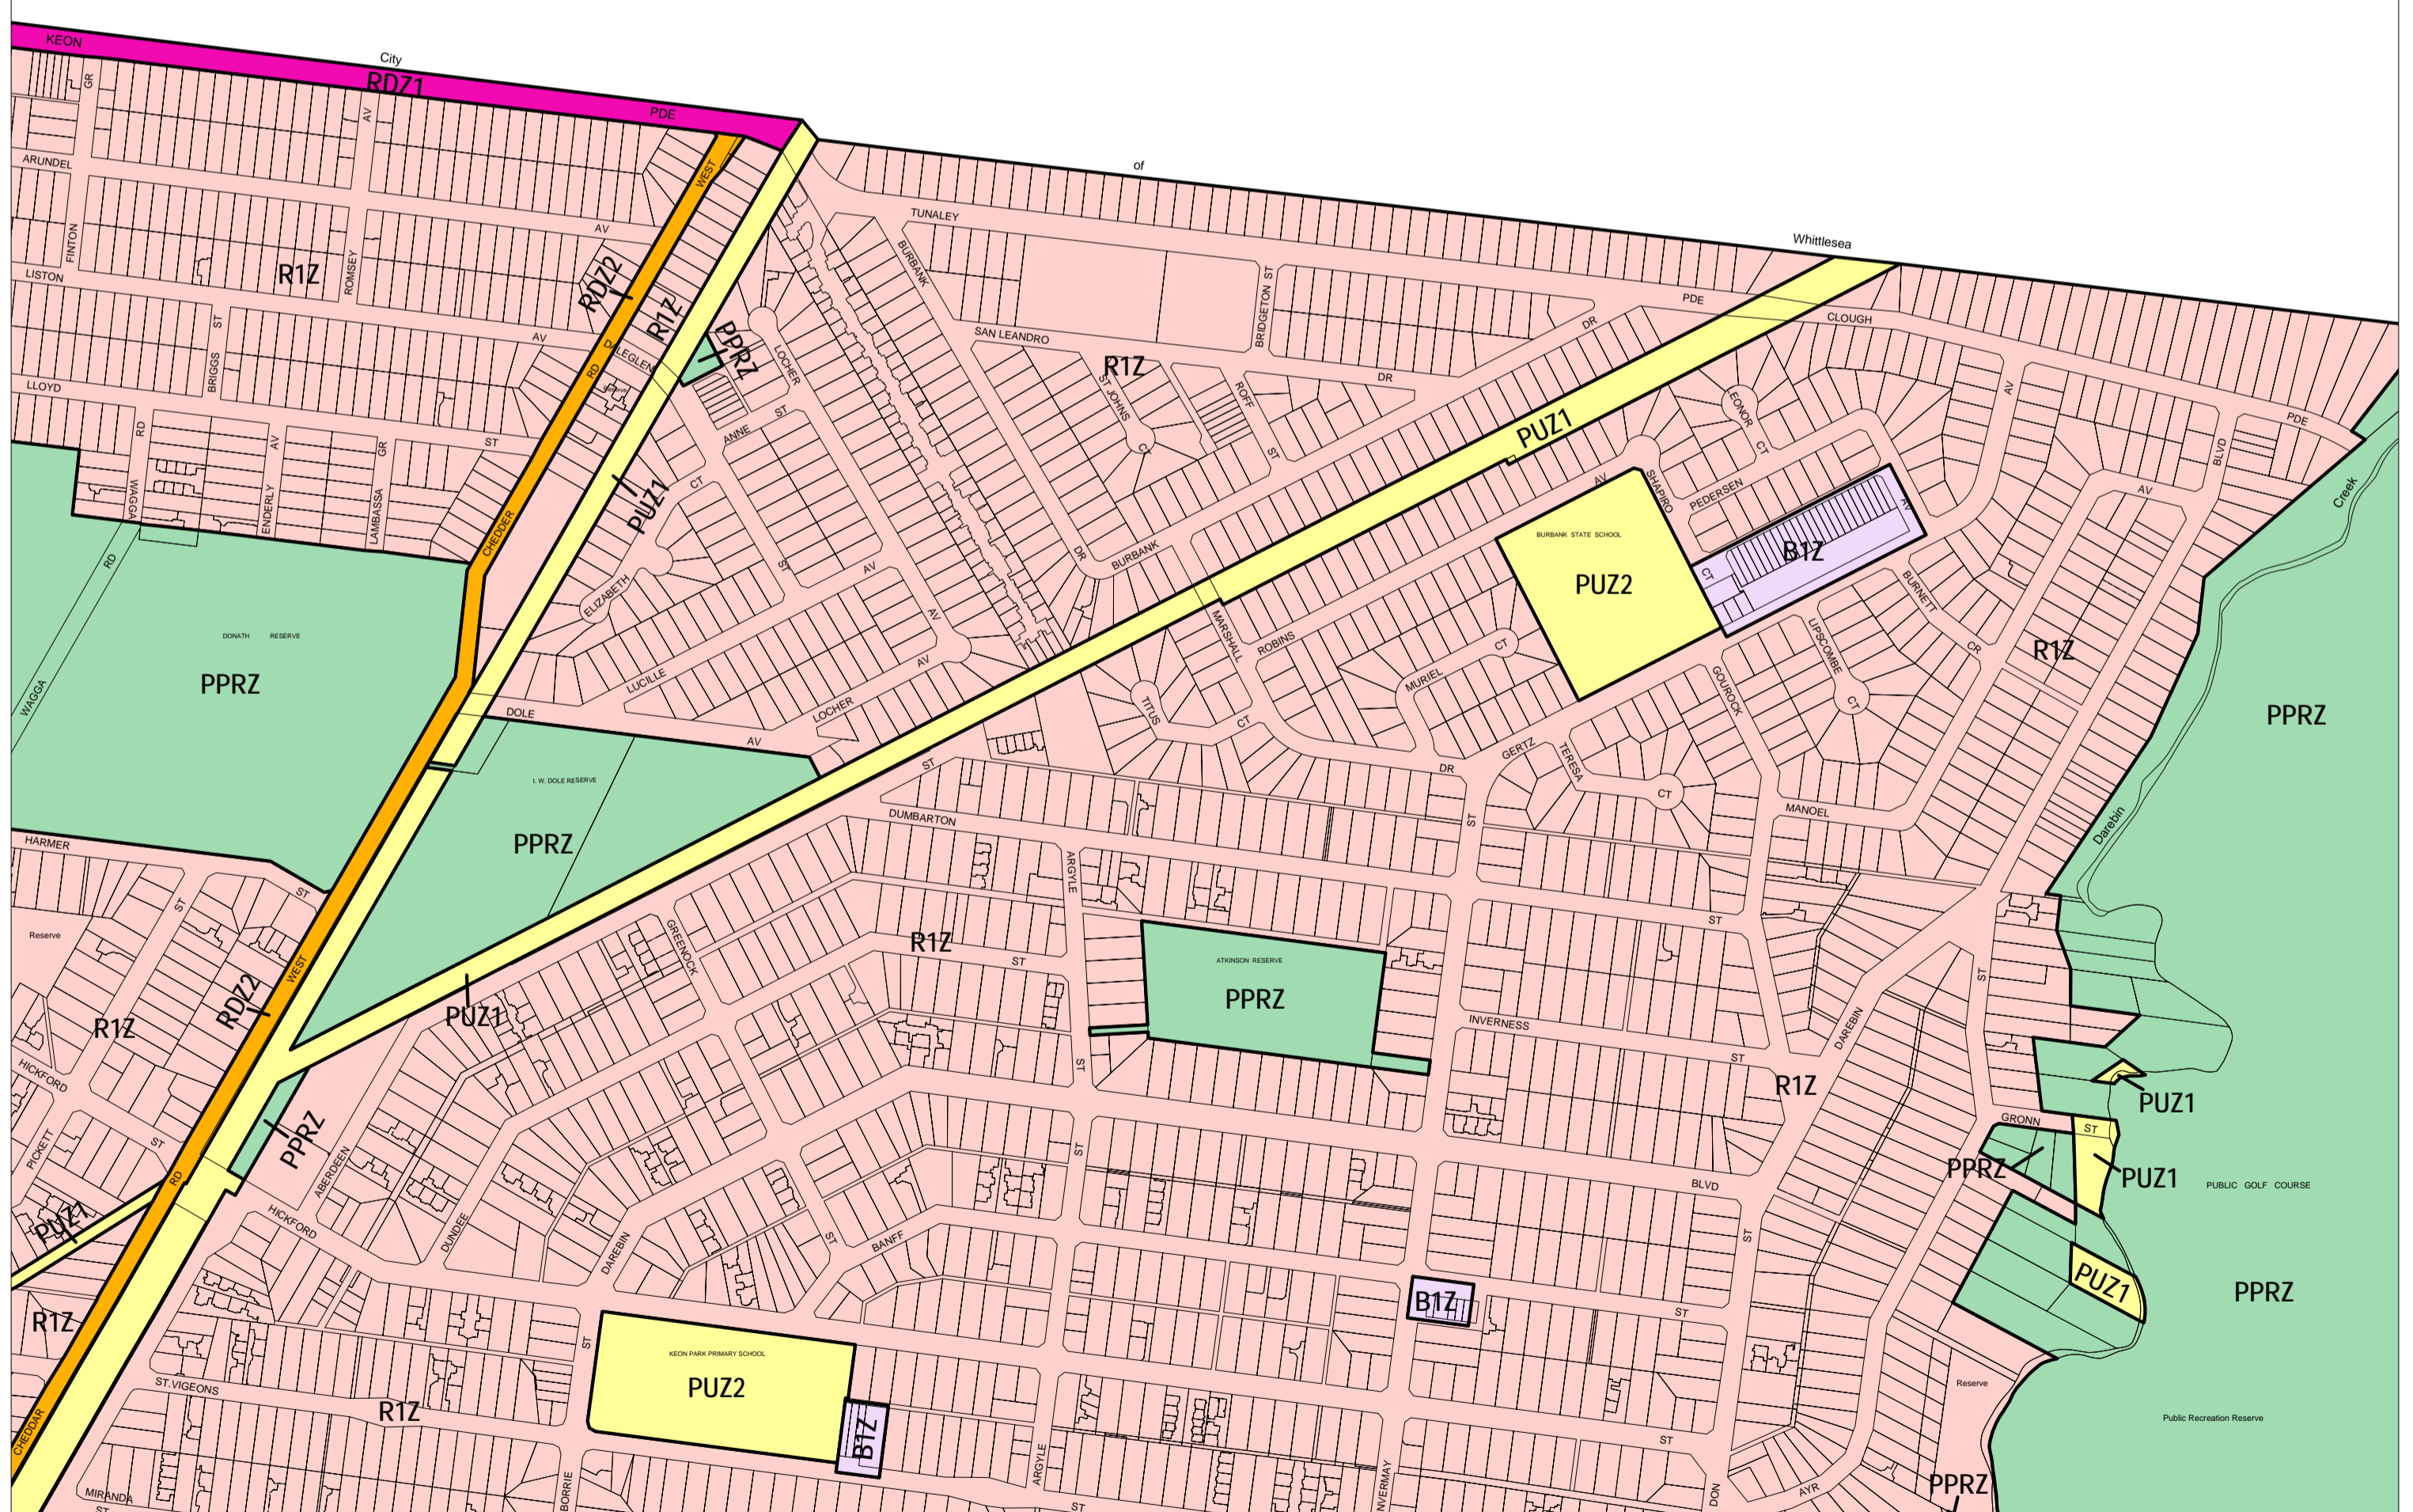

DAREBIN PLANNING SCHEME - LOCAL PROVISION

SEE WHITTLESEA PLANNING SCHEME

Business	B1Z Business 1 Zone
Public Land	PPRZ Public Park And Recreation Zone
	PUZ2 Public Use Zone Education
	PUZ1 Public Use Zone Service And Utility
	RDZ1 Road Zone Category 1
	RDZ2 Road Zone Category 2
Residential	R1Z Residential 1 Zone