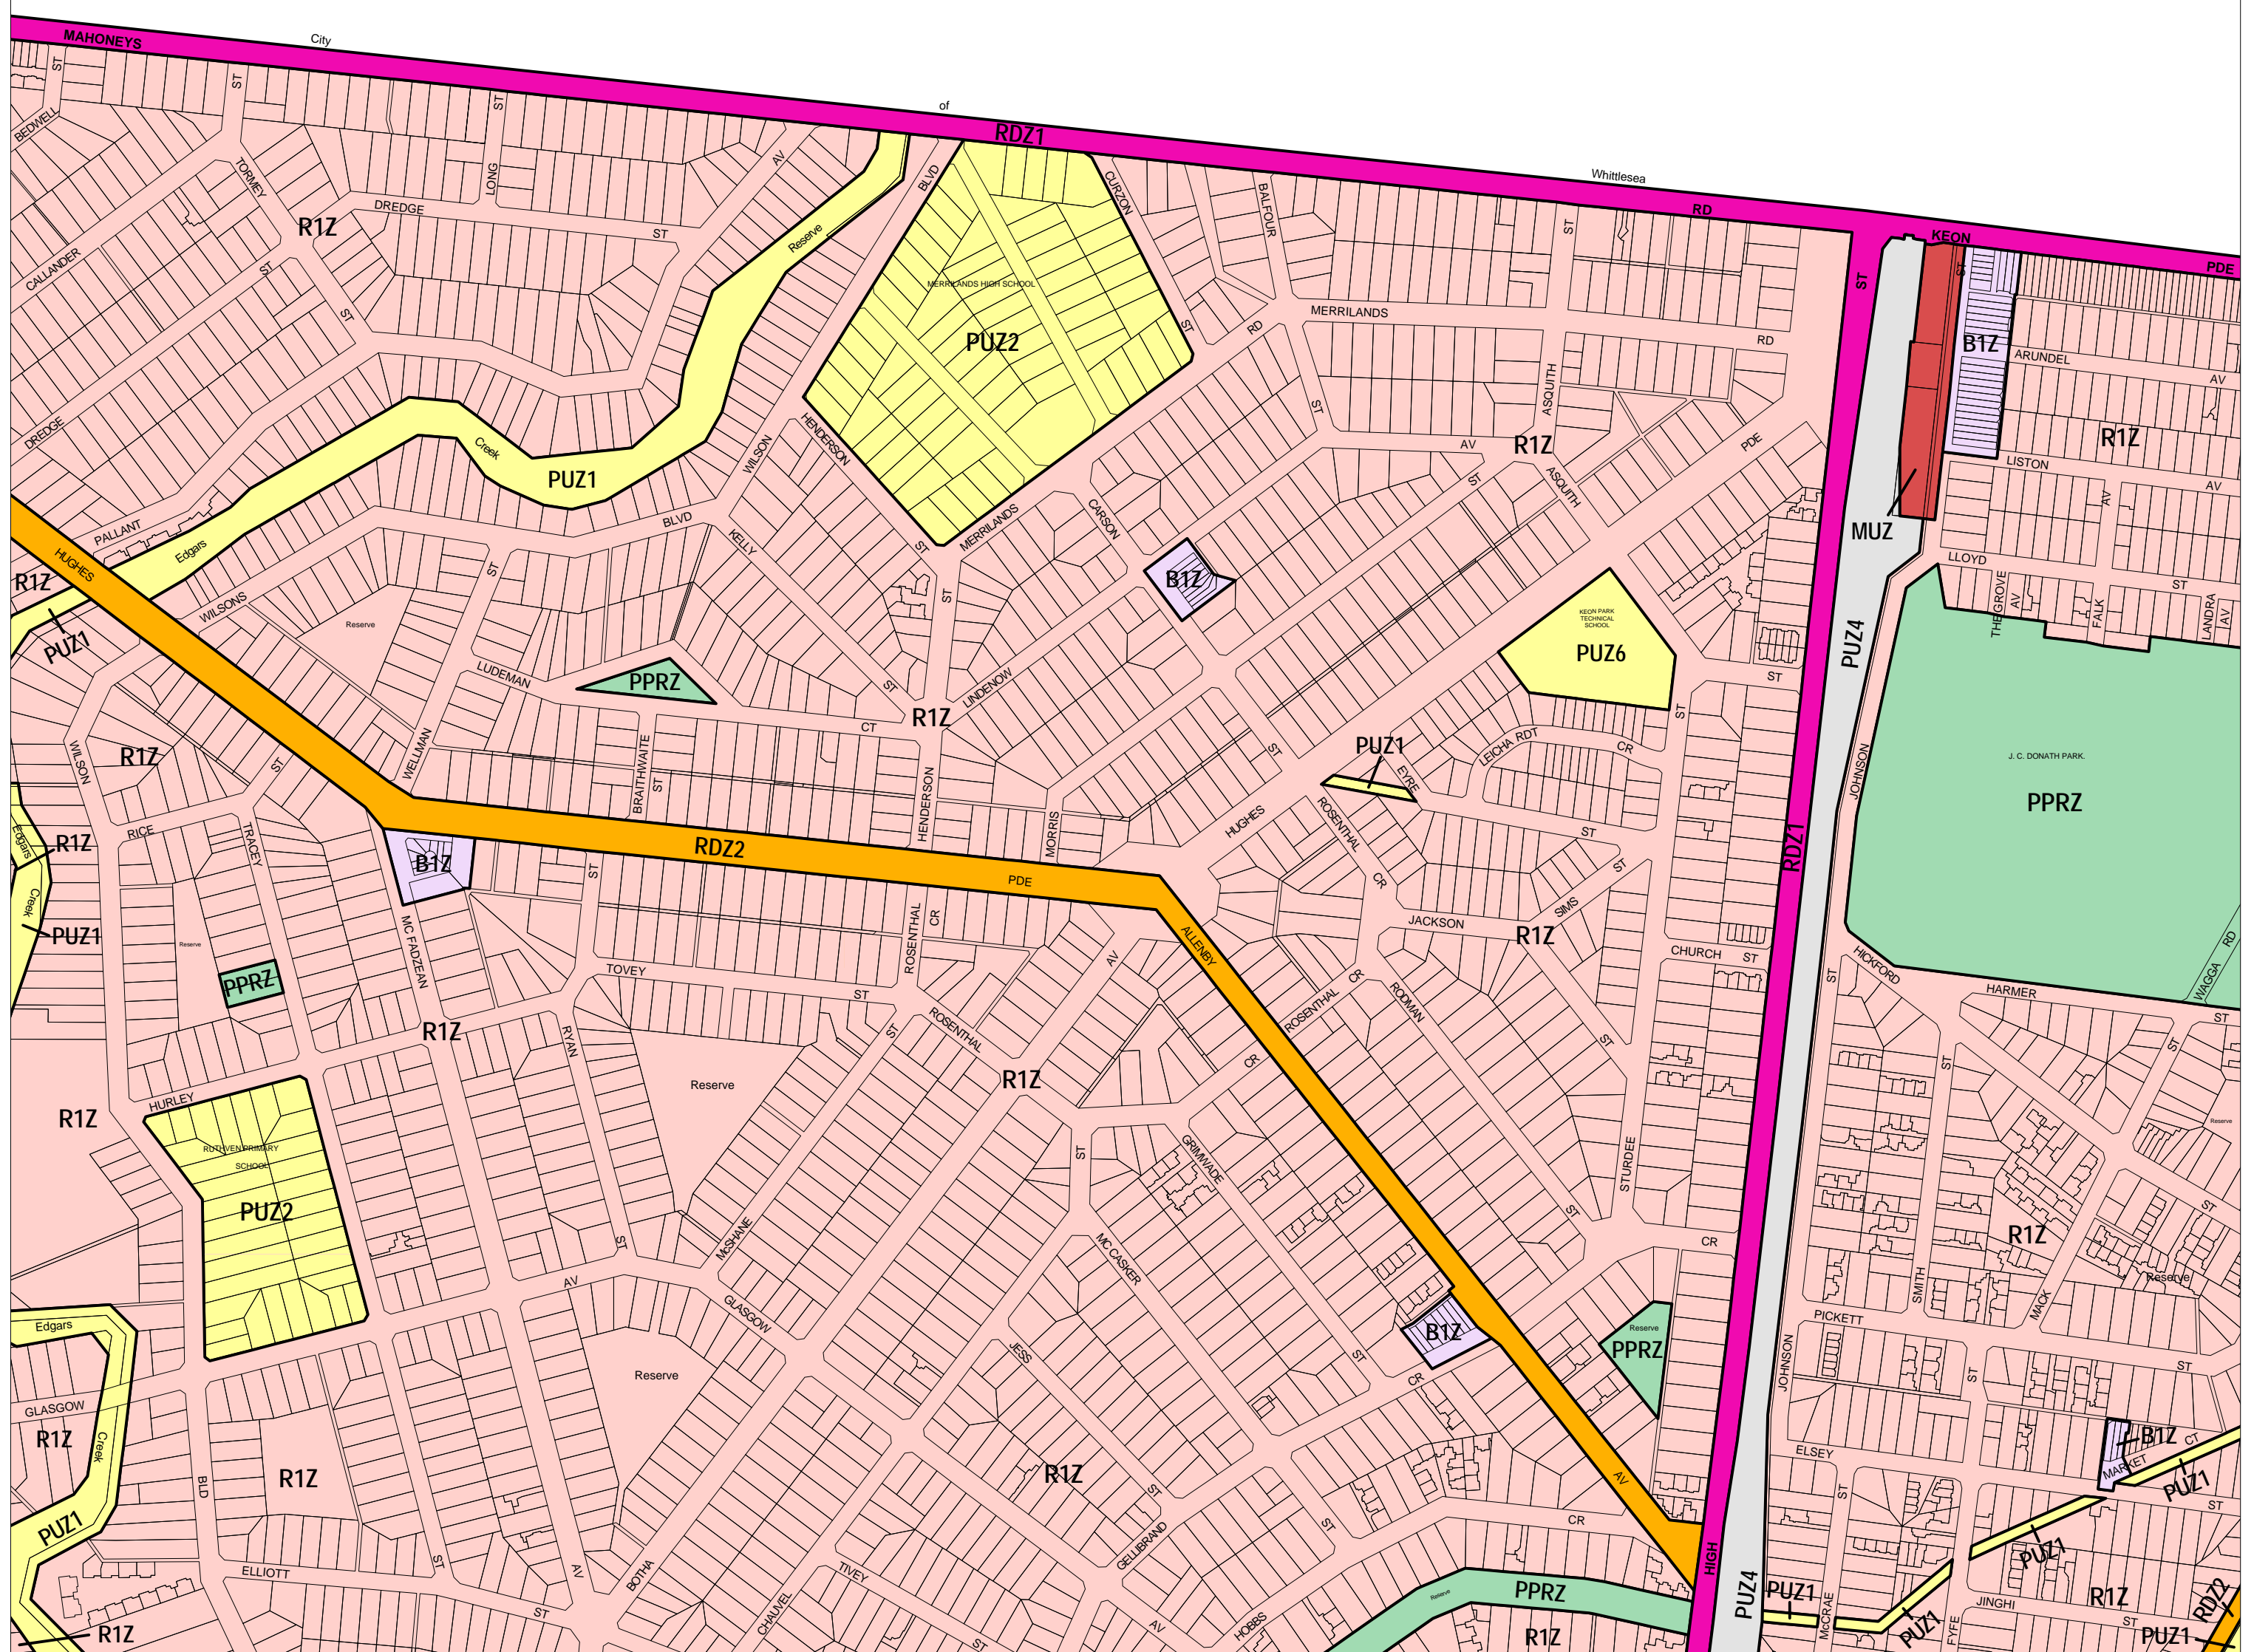

DAREBIN PLANNING SCHEME - LOCAL PROVISION

SEE WHITTLESEA PLANNING SCHEME

Business	Residential
B1Z Business 1 Zone	MUZ Mixed Use Zone
Public Land	R1Z Residential 1 Zone
PPRZ Public Park And Recreation Zone	
PUZ2 Public Use Zone - Education	
PUZ6 Public Use Zone - Local Government	
PUZ1 Public Use Zone - Service And Utility	
PUZ4 Public Use Zone - Transport	
RDZ1 Road Zone - Category 1	
RDZ2 Road Zone - Category 2	

Printed: 29/8/2008

AMENDMENT C73

ZONES

MAP No 2