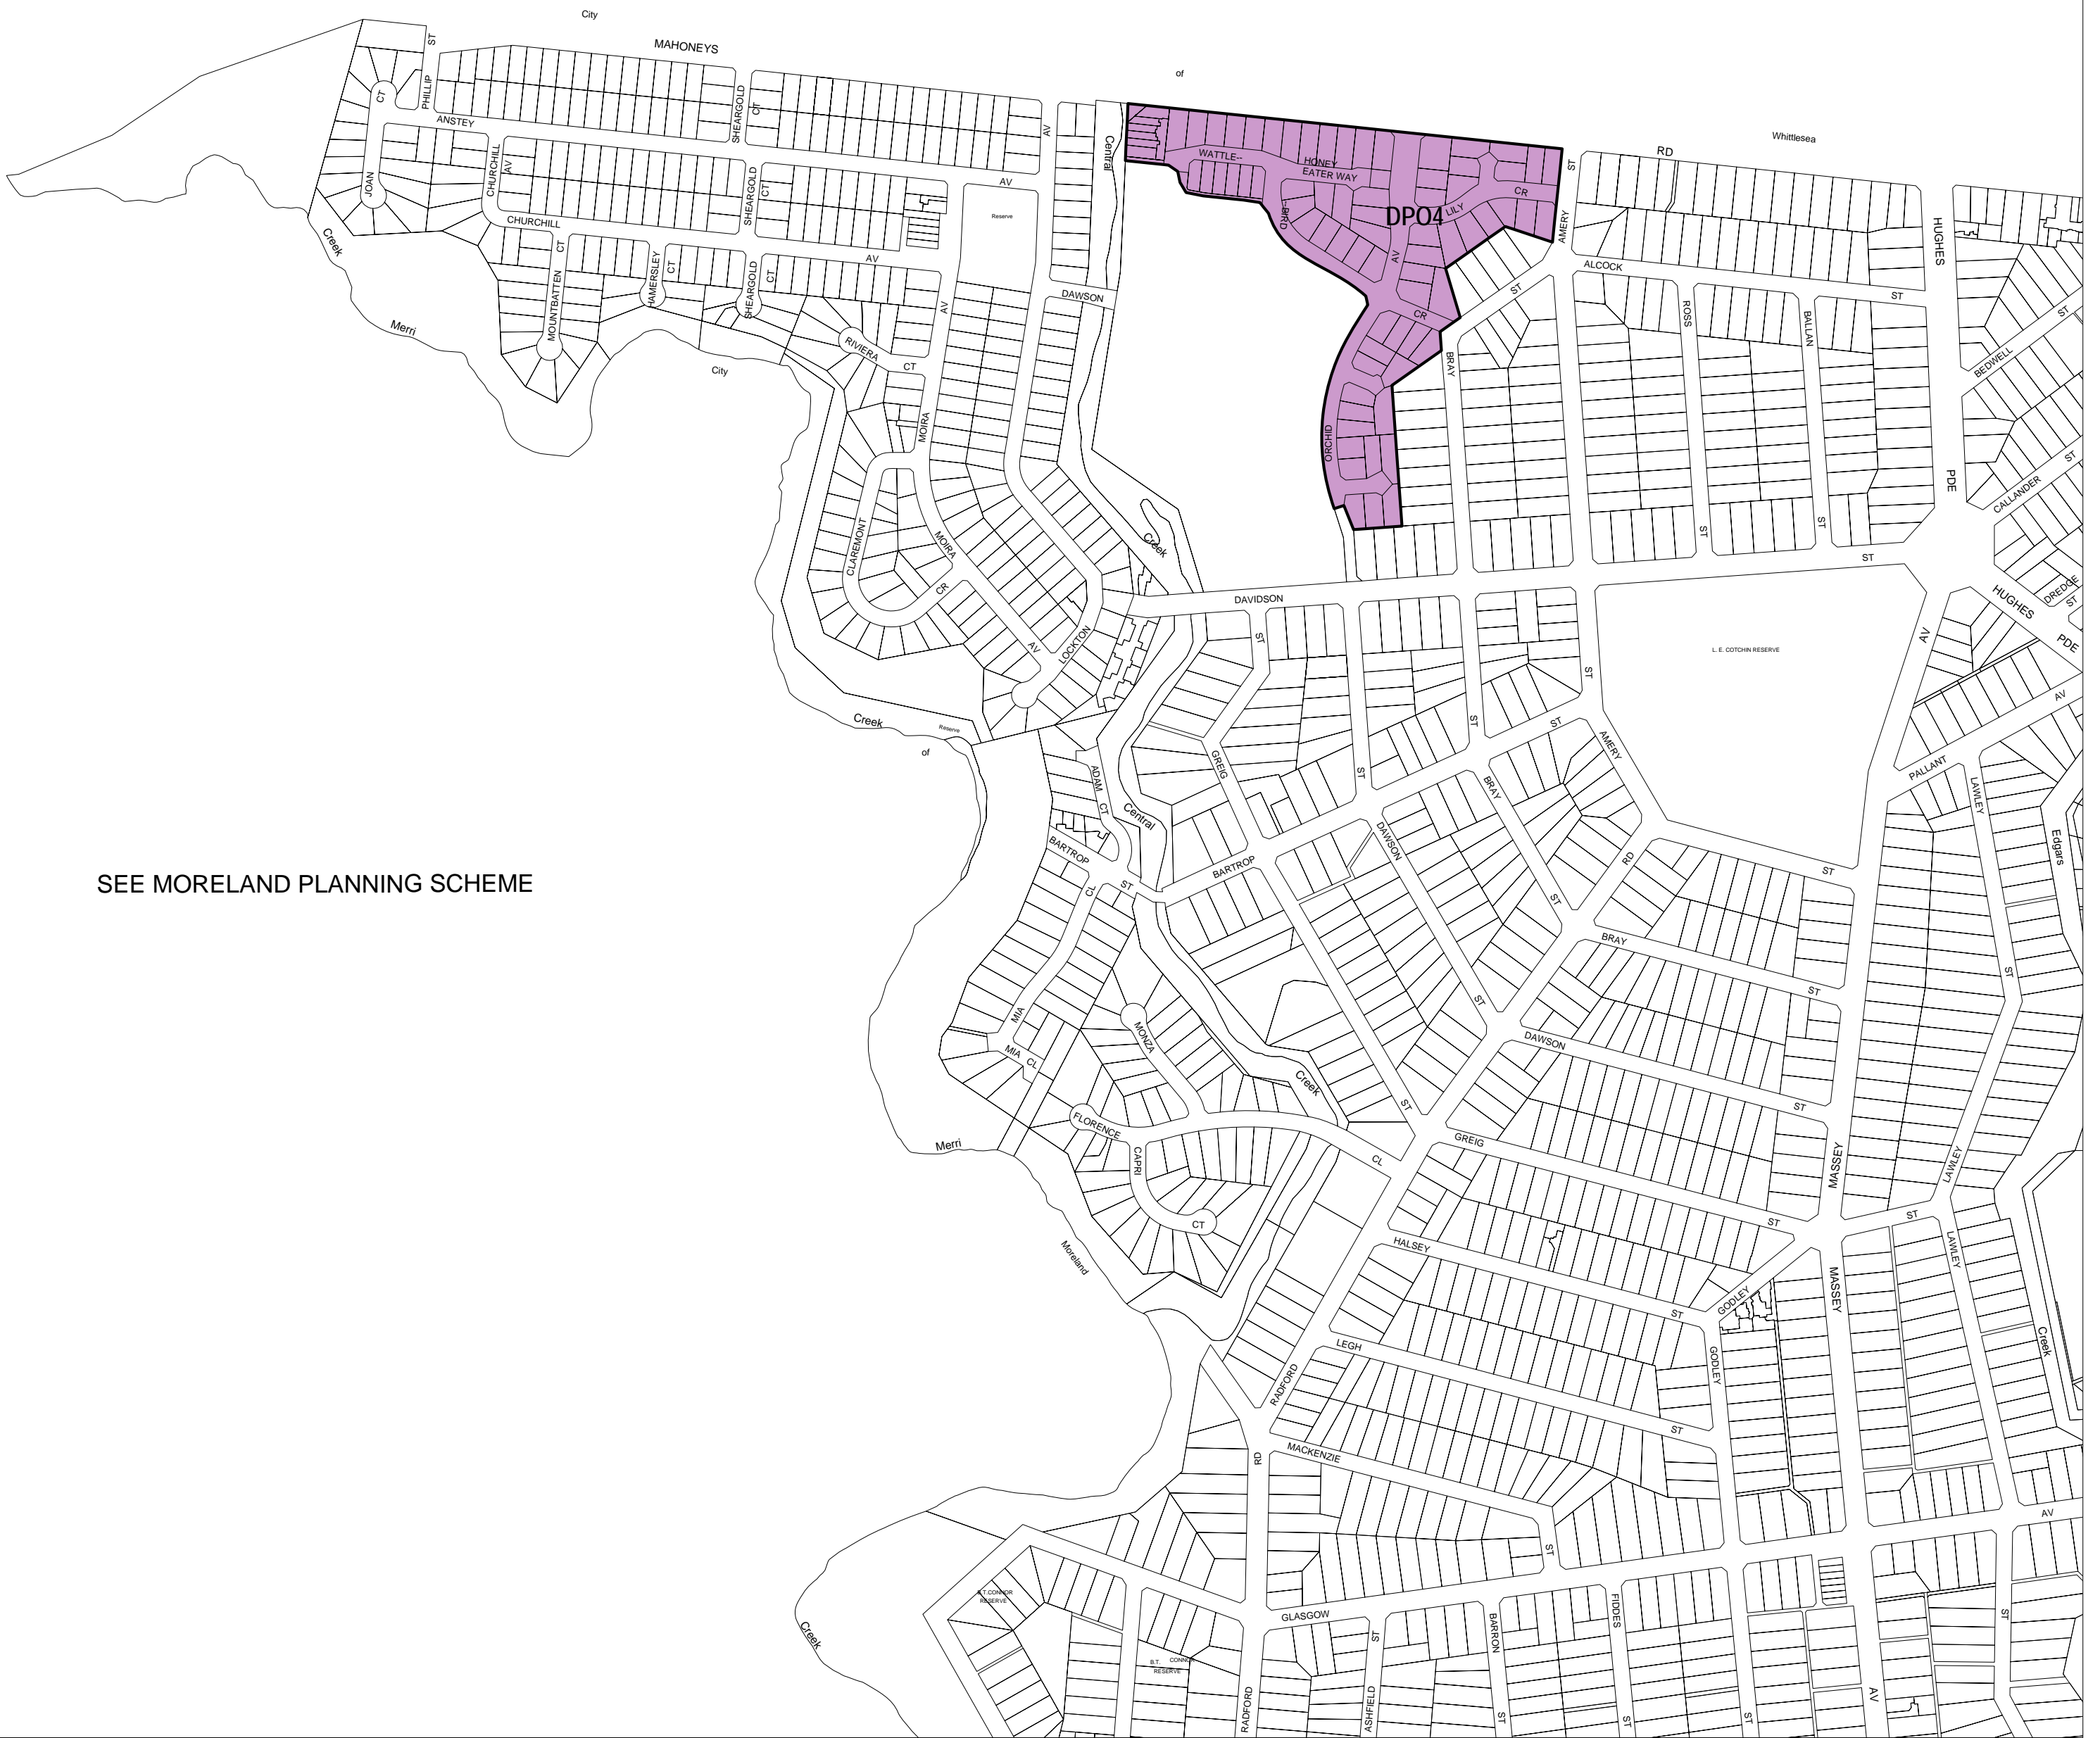

DAREBIN PLANNING SCHEME - LOCAL PROVISION

SEE WHITTLESEA PLANNING SCHEME

SEE HUME PLANNING SCHEME

SEE MORELAND PLANNING SCHEME

Overlays

- DPO4 Development Plan Overlay - Schedule 4

Printed: 26/7/2007

AMENDMENT C51