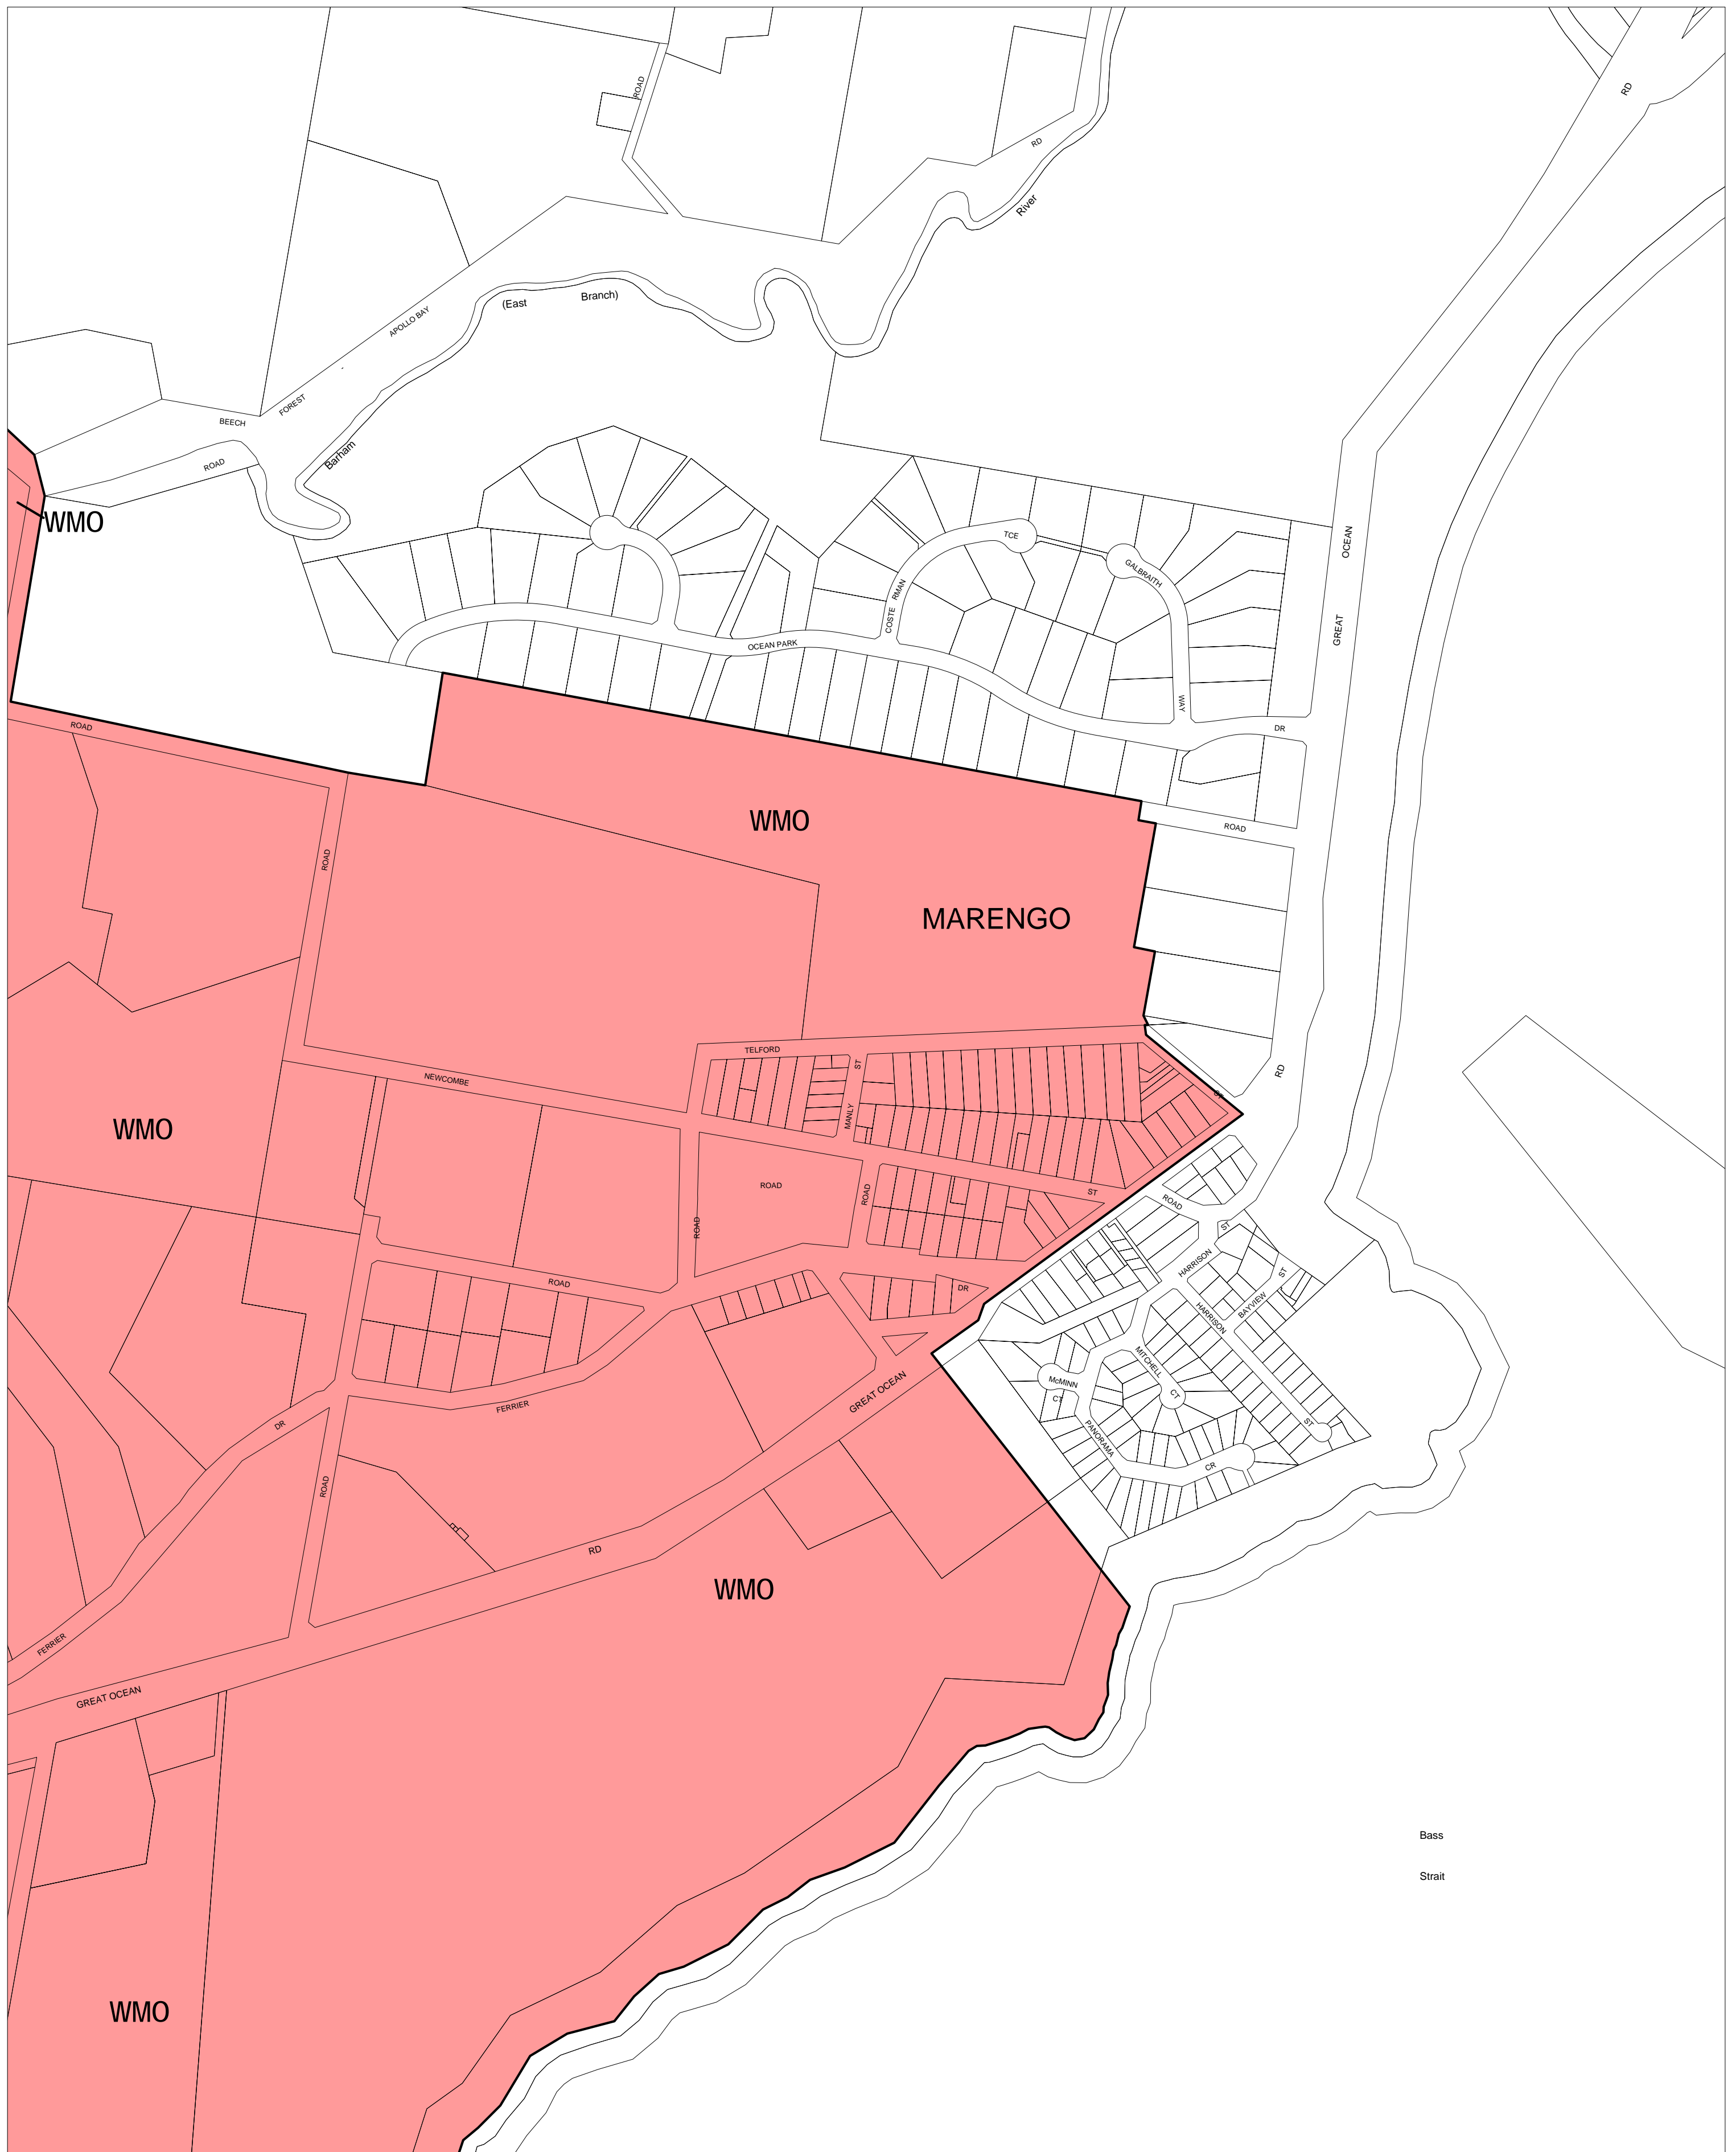

COLAC OTWAY PLANNING SCHEME - LOCAL PROVISION

Overlays

Wildfire Management Overlay

AUSTRALIAN MAP GRID ZONE 54

Printed: 27/9/2007

AMENDMENT C28

INDEX TO ADJOINING METRIC SERIES MAP

	1	2	4
	5	9	12
14	15	16	18
19	20	21	26
25	26	27