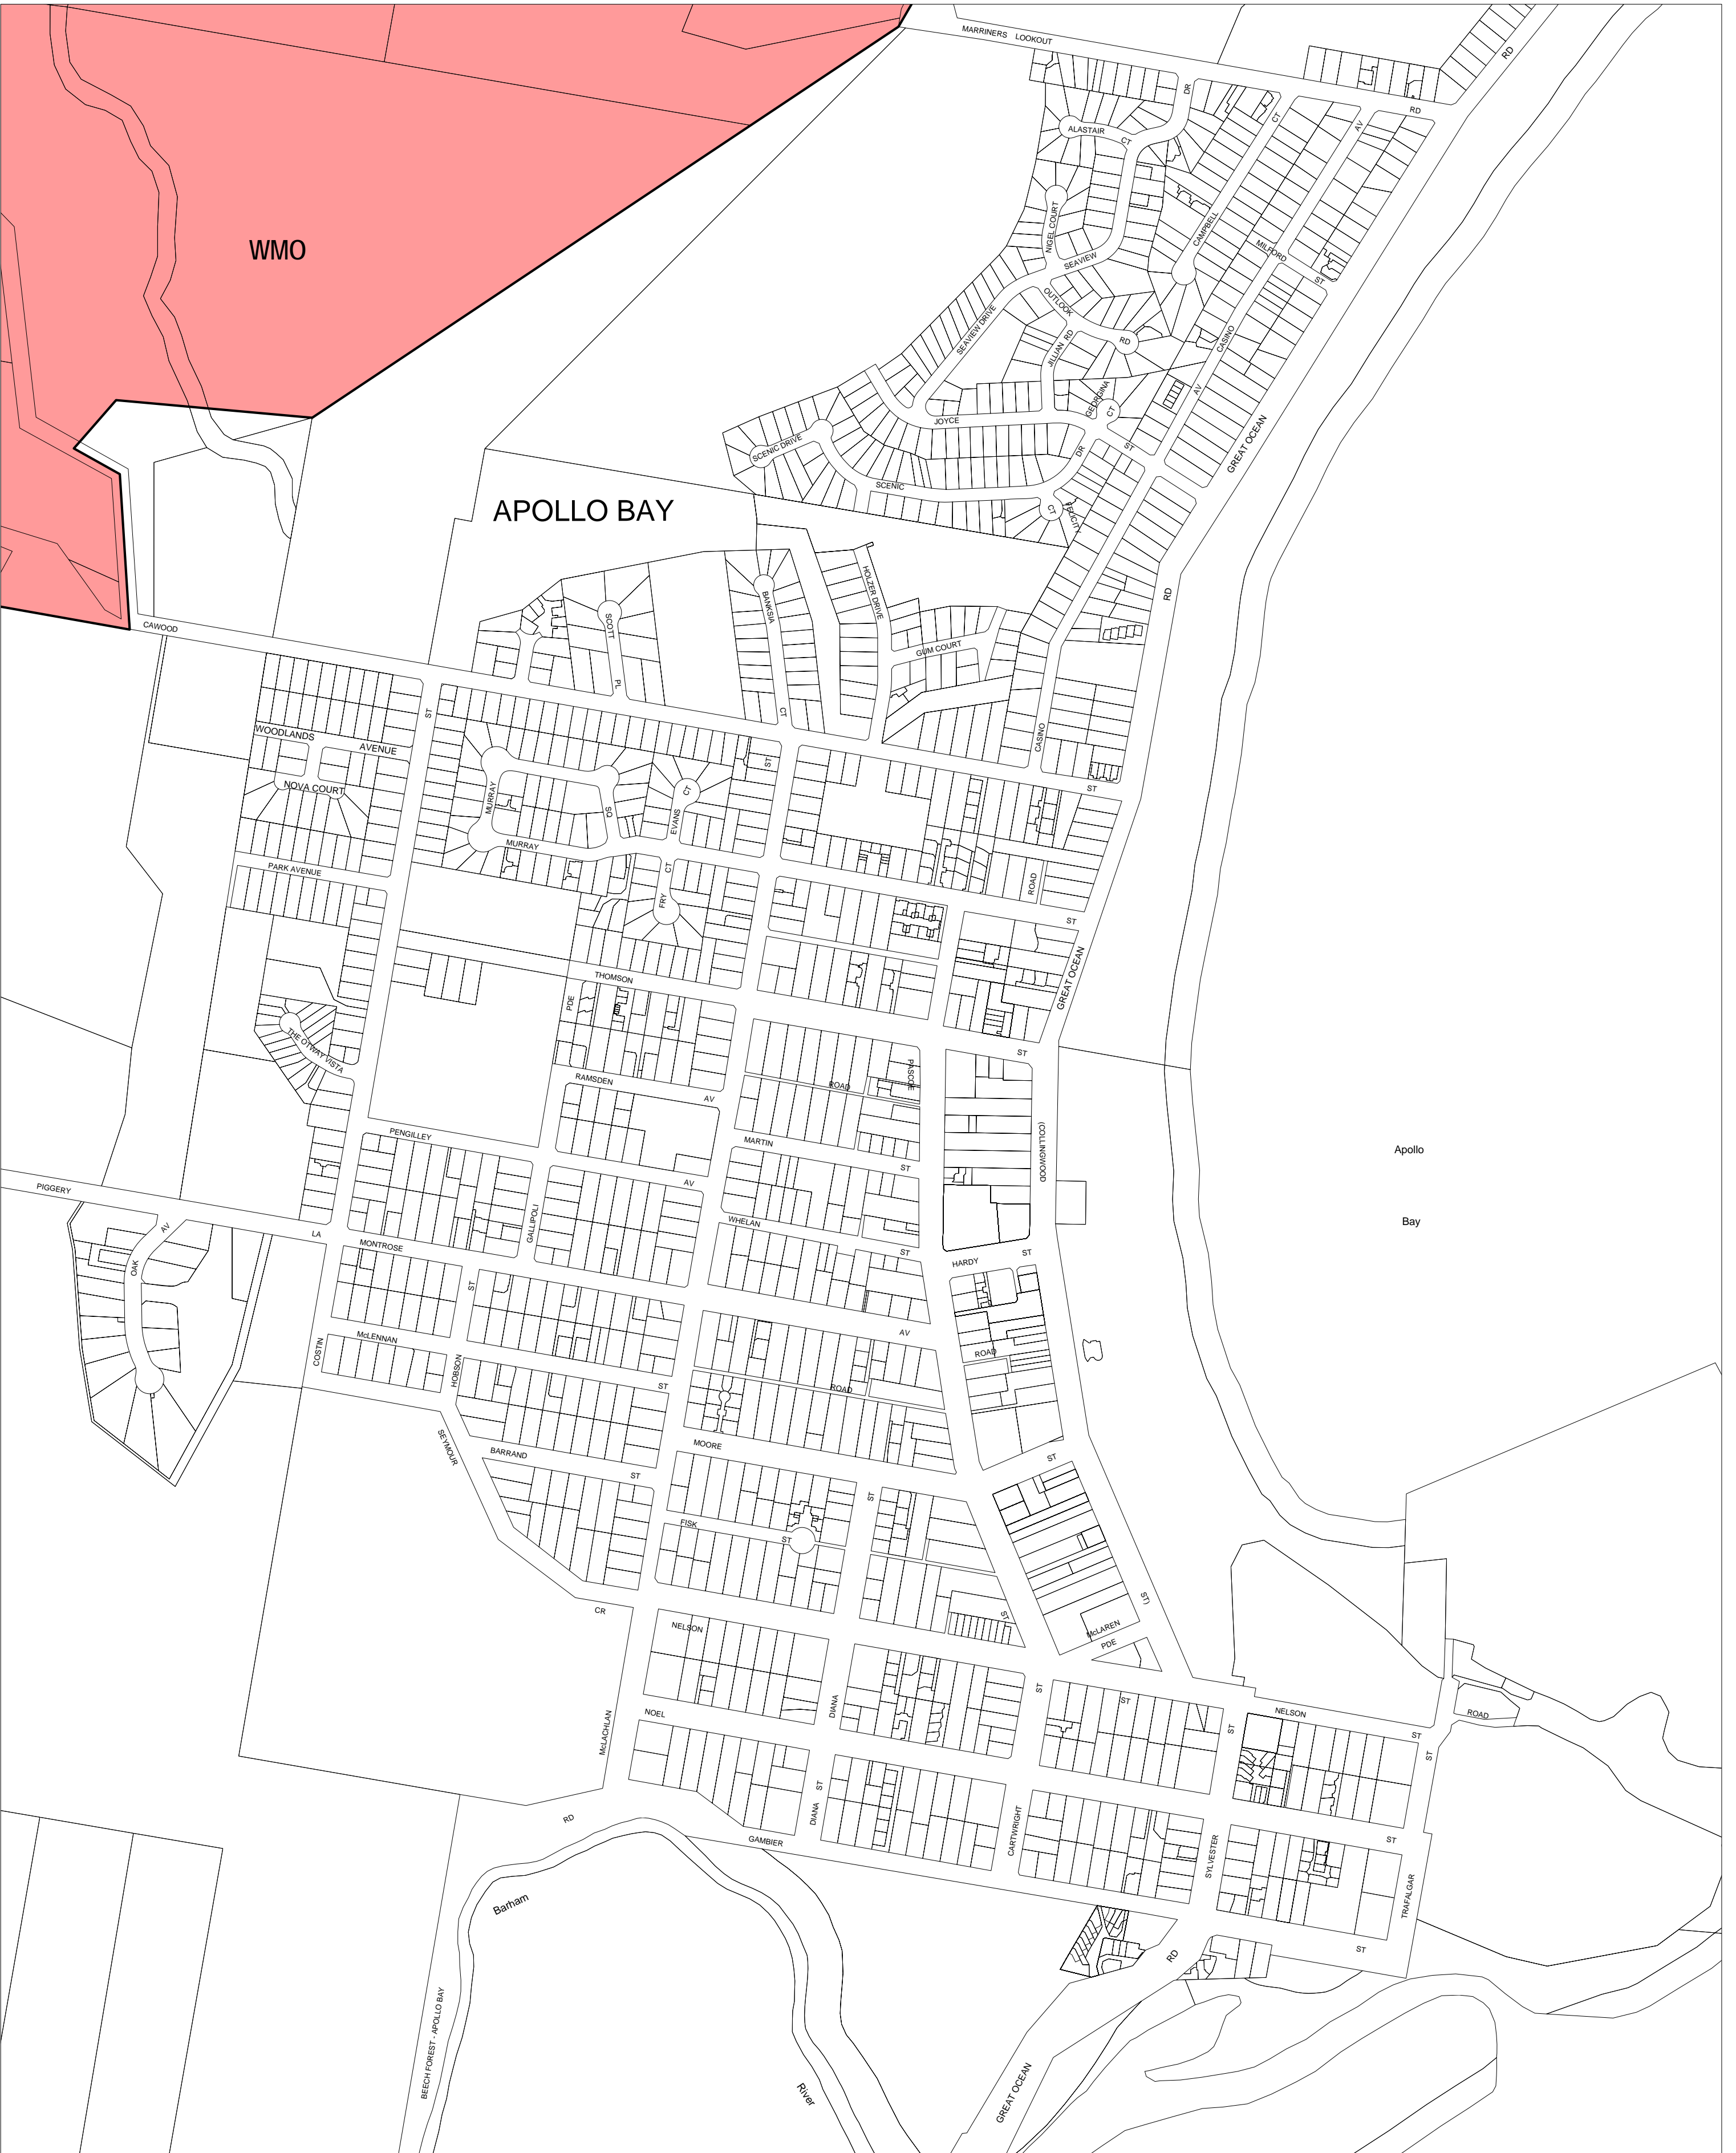

COLAC OTWAY PLANNING SCHEME - LOCAL PROVISION

Overlays
Wildfire Management Overlay

INDEX TO ADJOINING METRIC SERIES MAP

	1	2	4
	5	9	12
14	15	16	18
	20	21	26
	25	27	

Printed: 27/9/2007

AMENDMENT C28