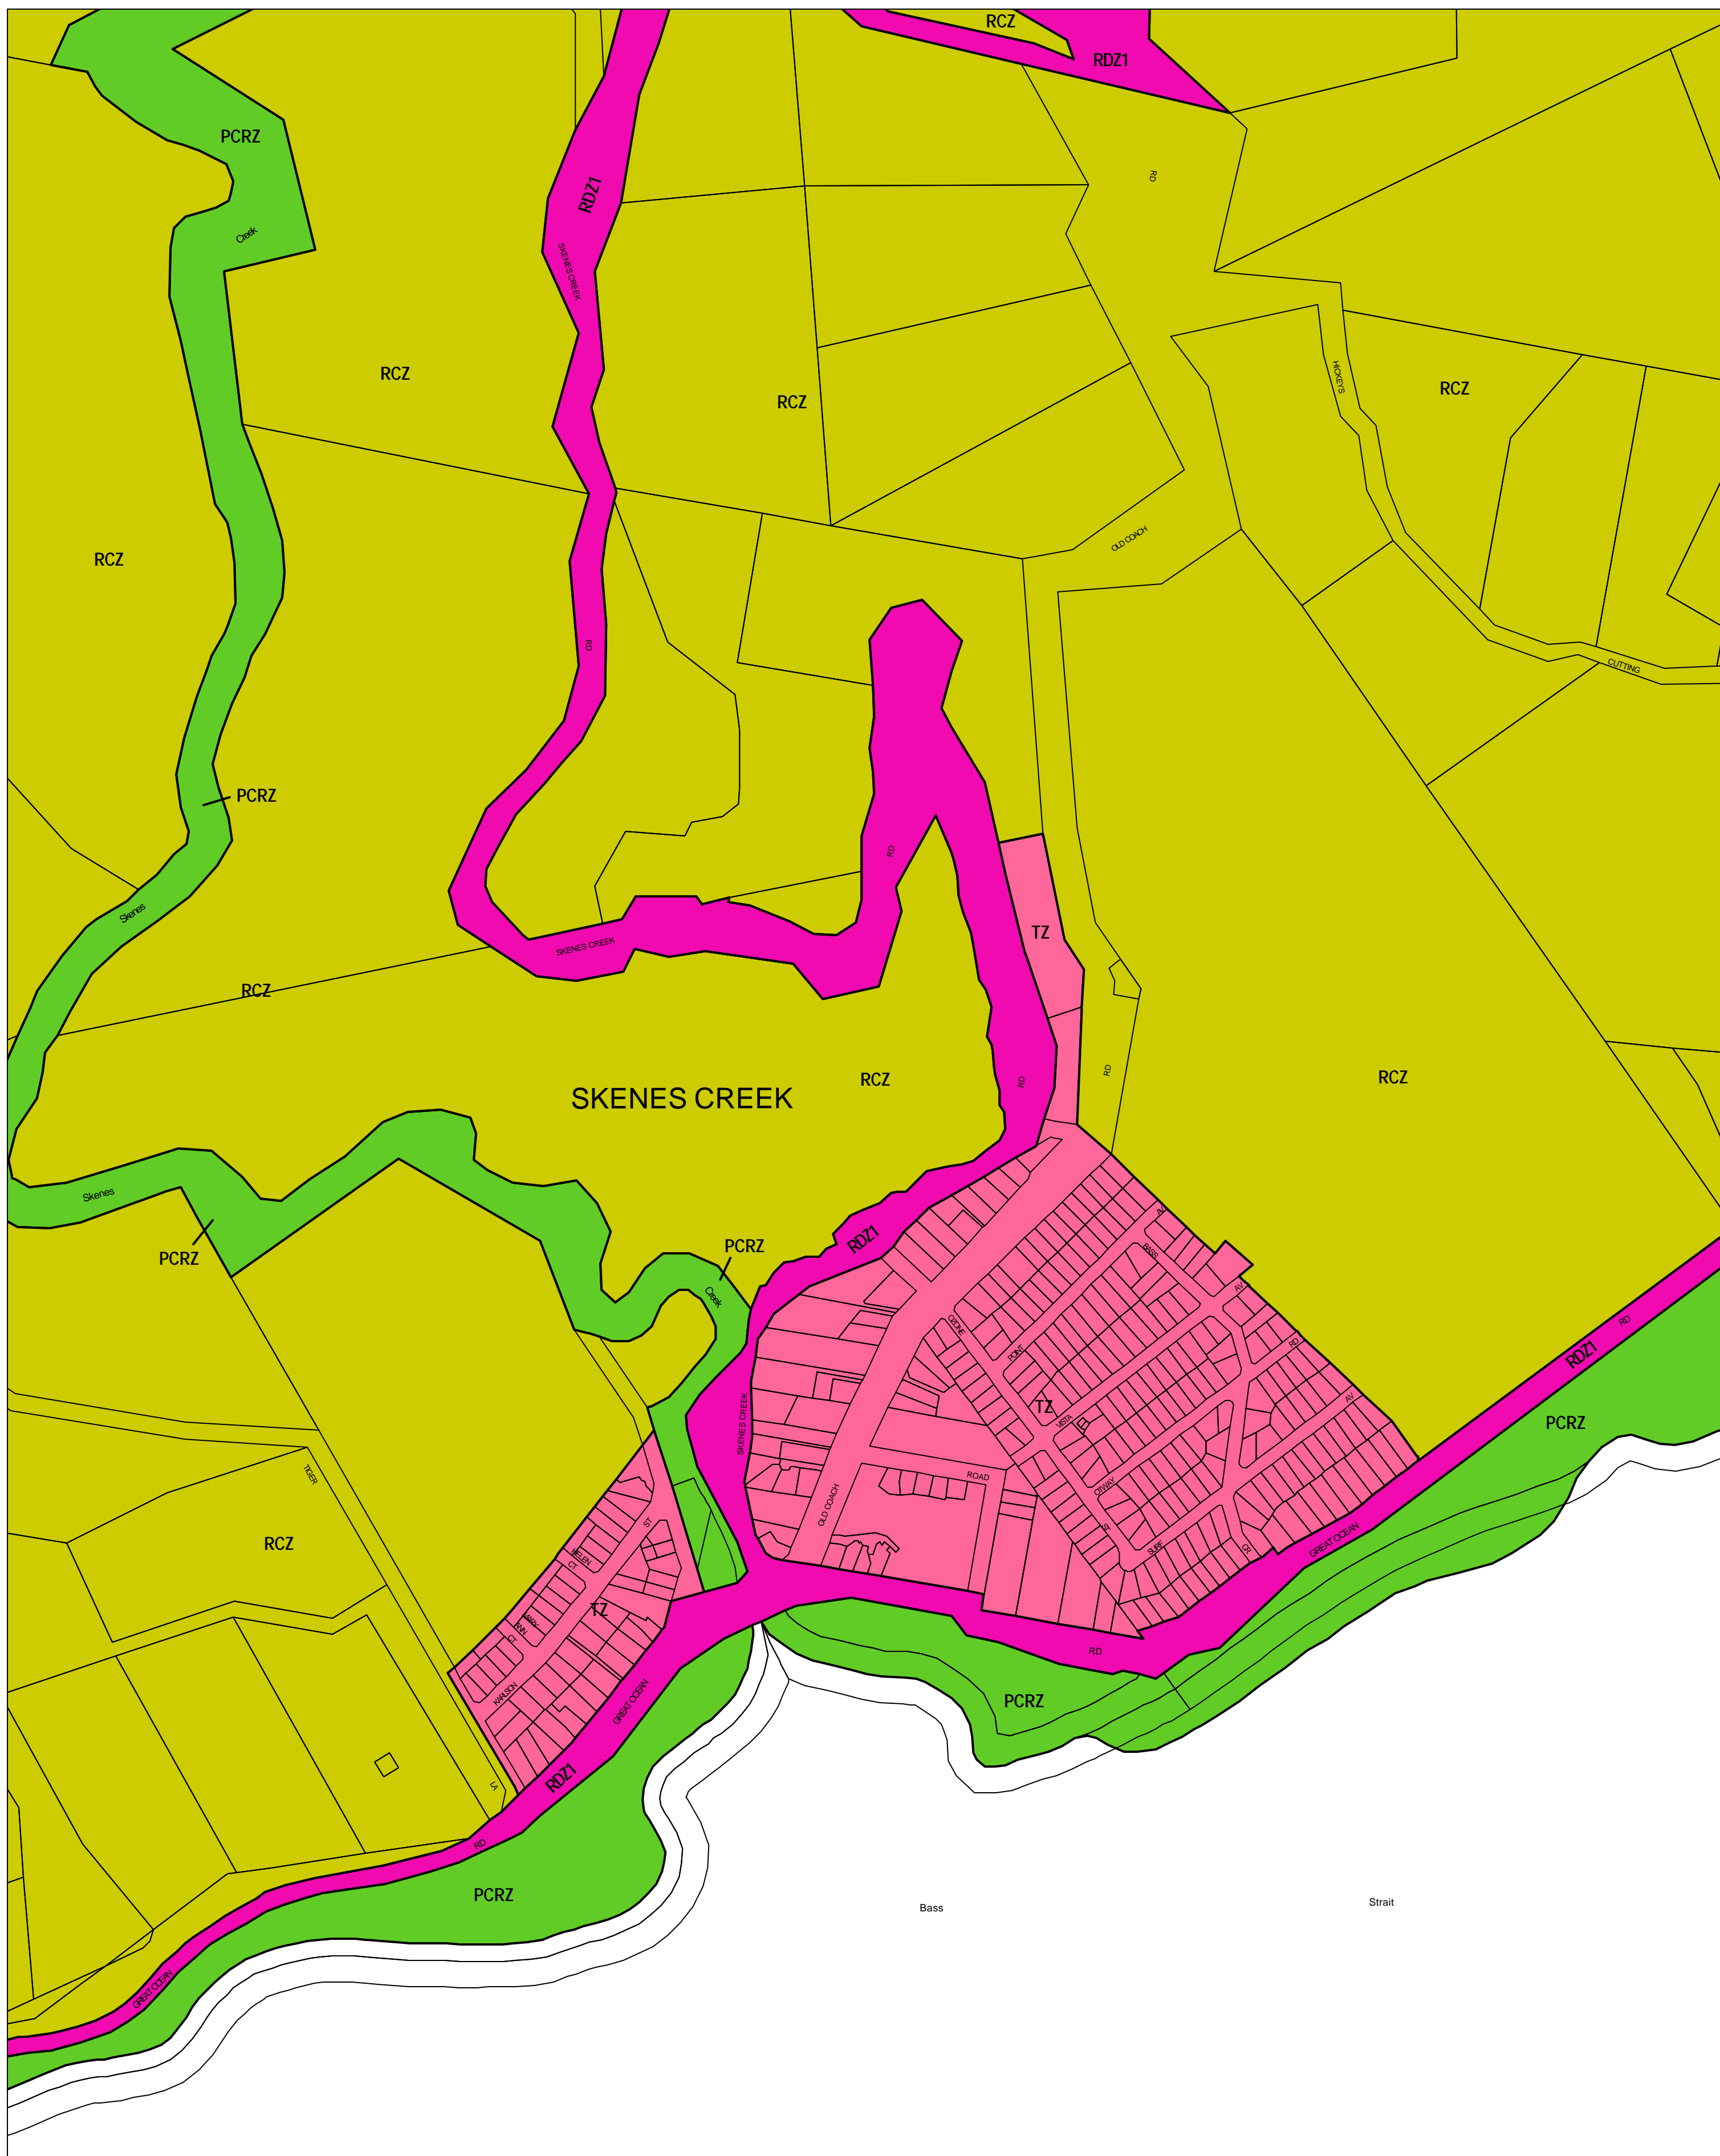

COLAC OTWAY PLANNING SCHEME - LOCAL PROVISION

AUSTRALIAN MAP GRID ZONE 54

INDEX TO ADJOINING METRIC SERIES MAP

	1	2	4
	5	9	
14	15	16	18
19	20	21	22
25	26	27	

Printed: 30/10/2006

AMENDMENT C46