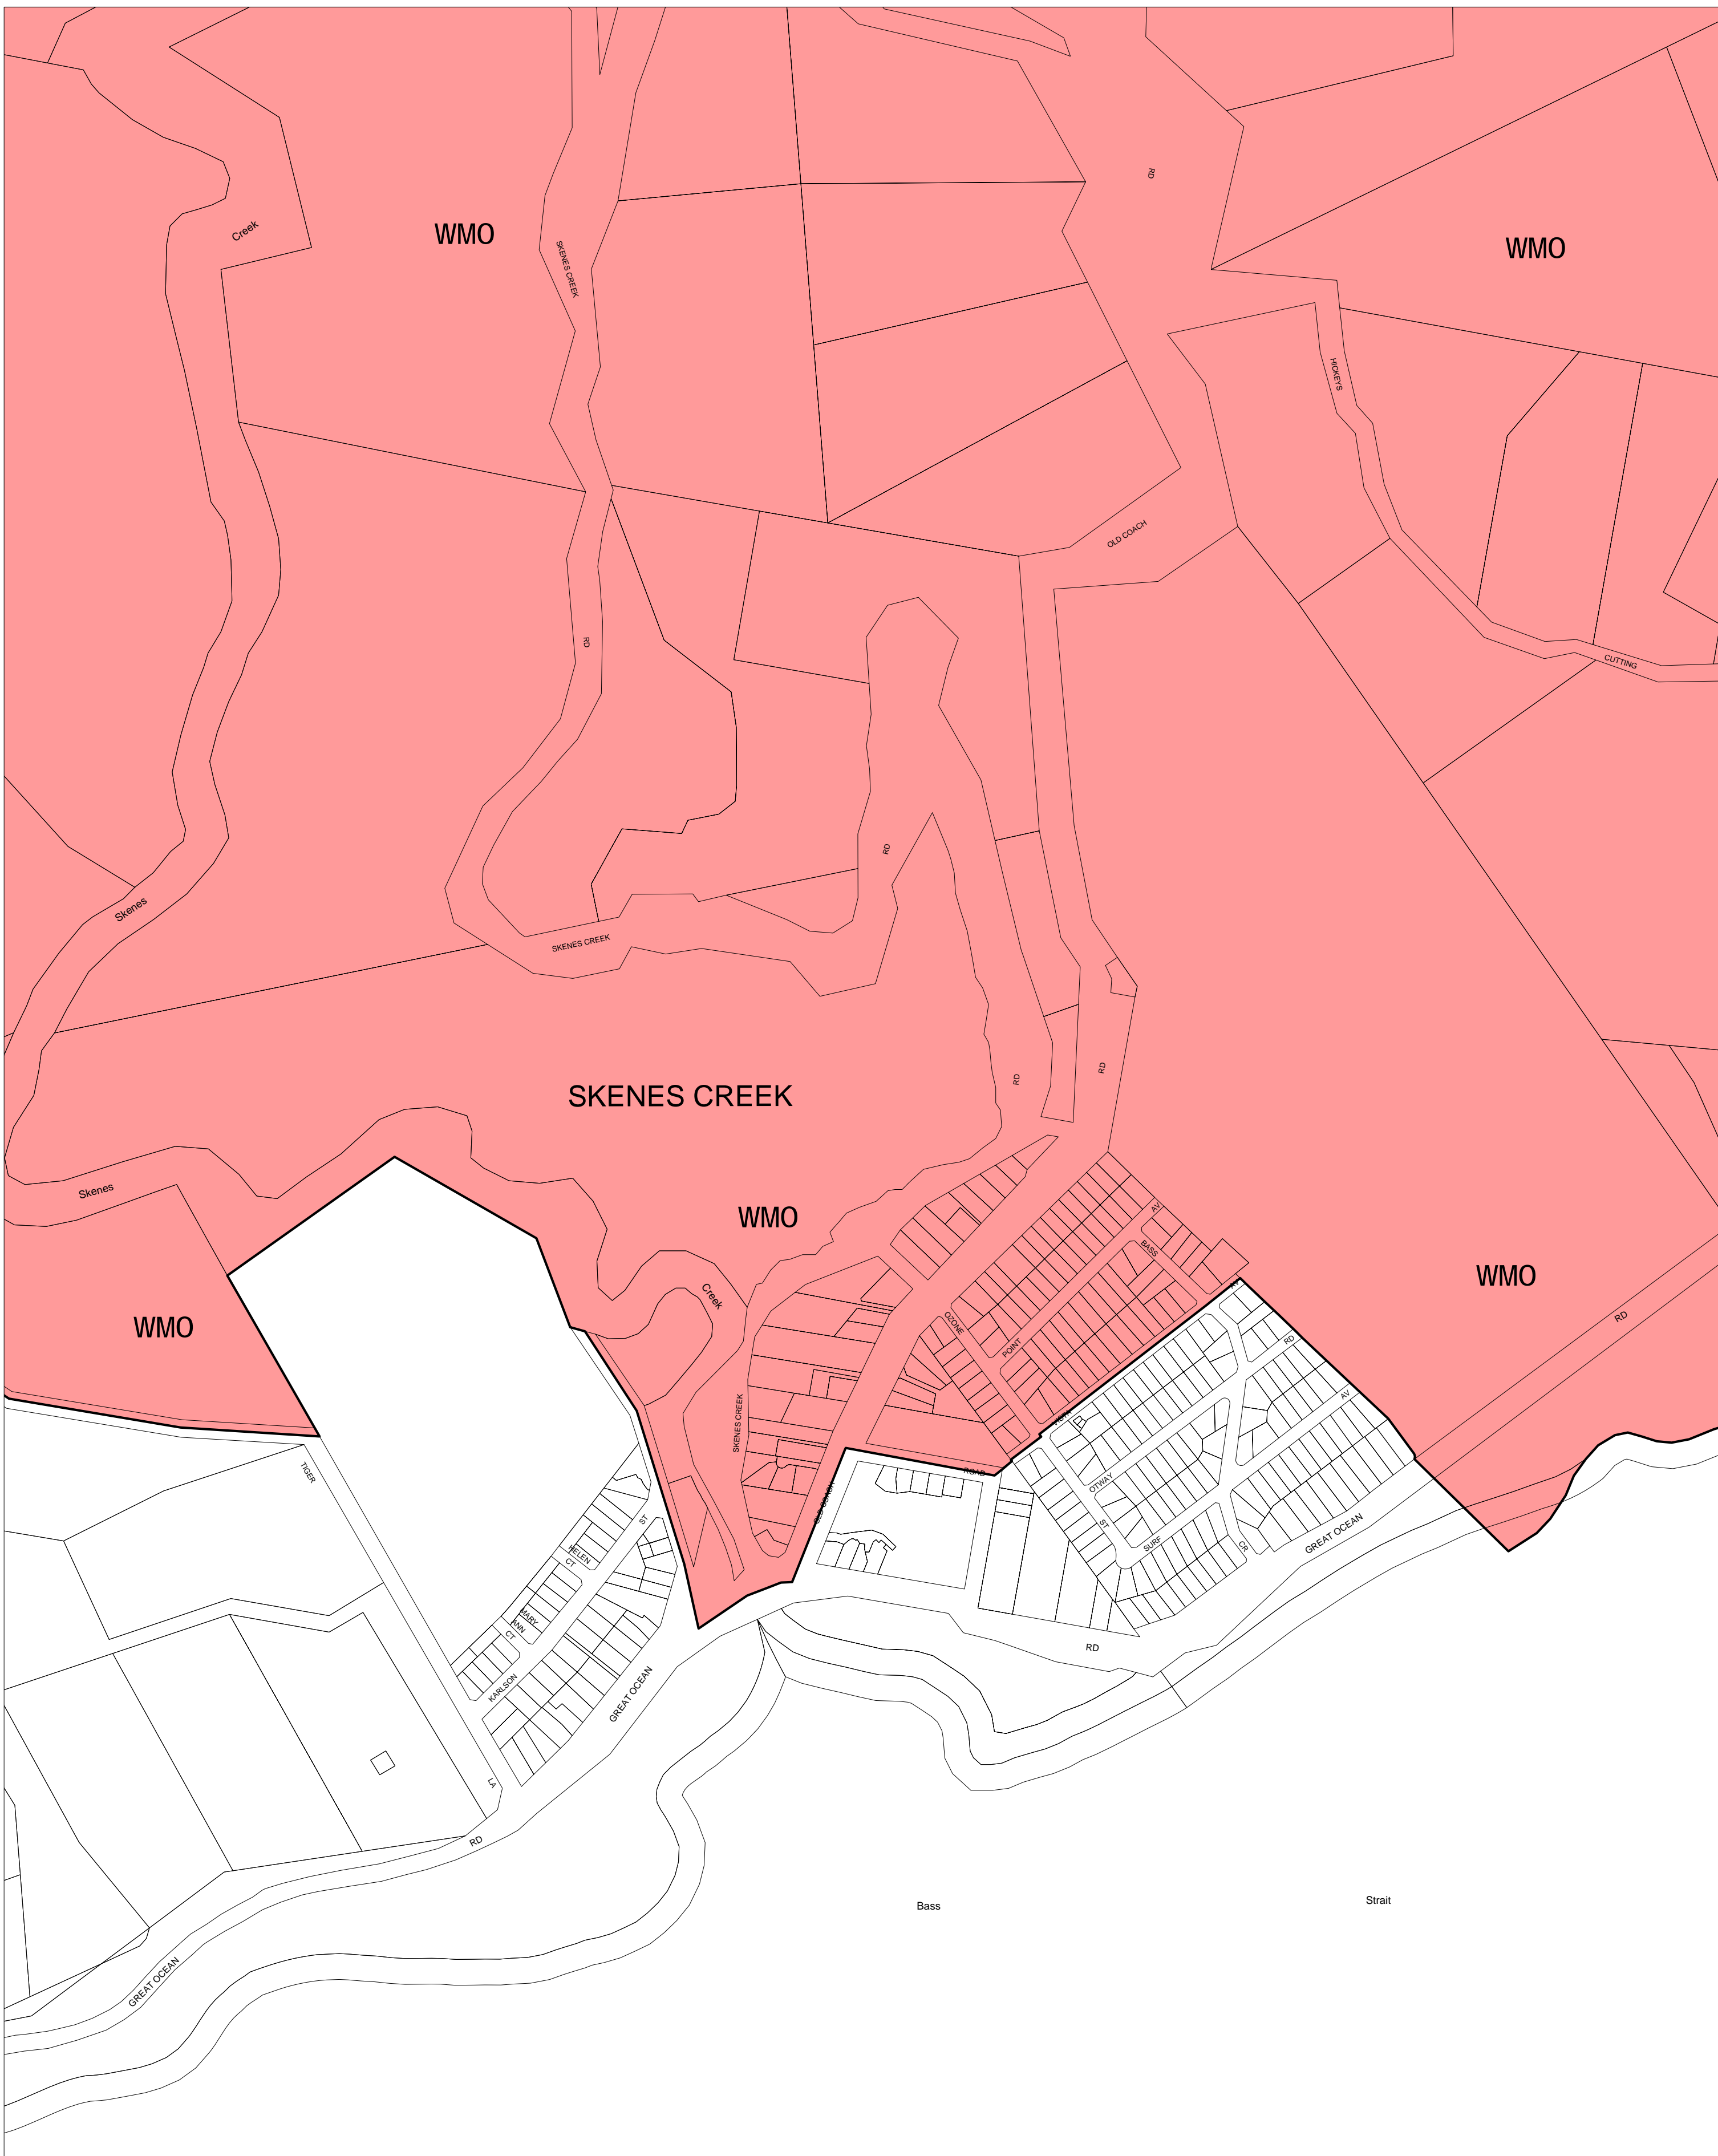

COLAC OTWAY PLANNING SCHEME - LOCAL PROVISION

Overlays

Wildfire Management Overlay

Printed: 27/9/2007

AMENDMENT C28