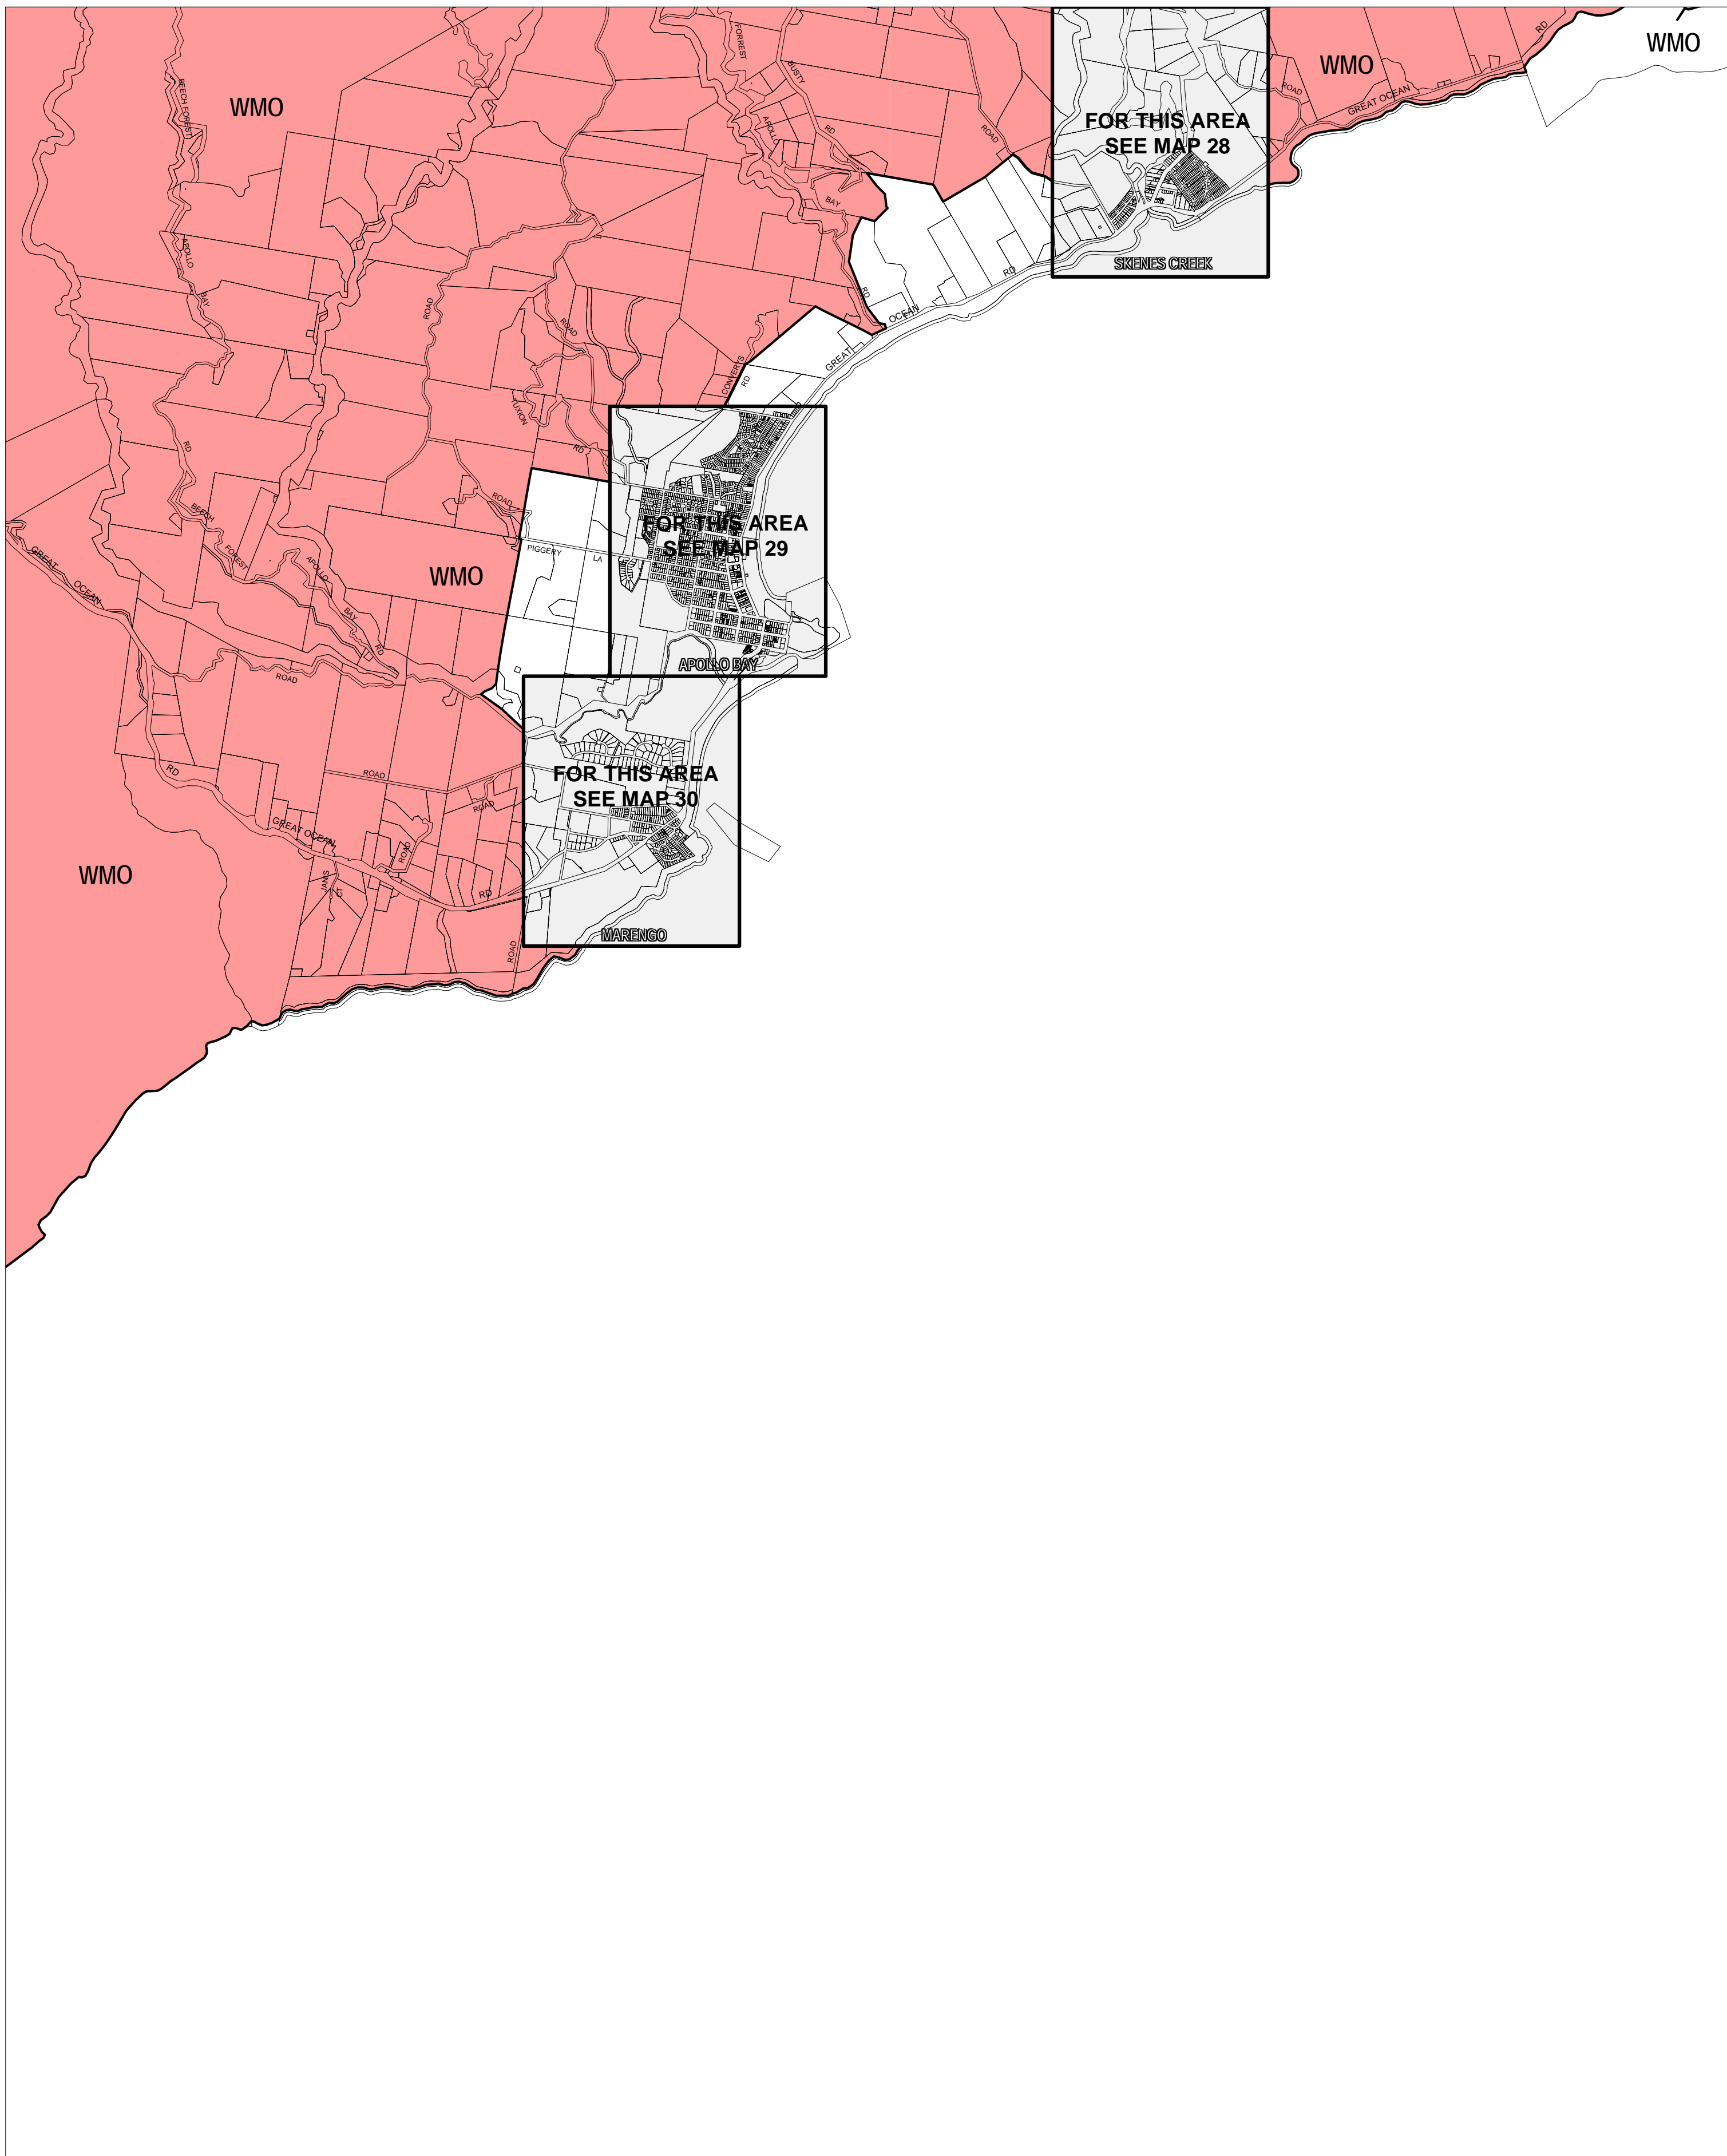

COLAC OTWAY PLANNING SCHEME - LOCAL PROVISION

Overlays

WMO Wildfire Management Overlay

INDEX TO ADJOINING METRIC SERIES MAP

	1	2	4
	5	9	12
14	15	16	18
19	20	21	26
25	26	27	

Printed: 27/9/2007

AMENDMENT C28