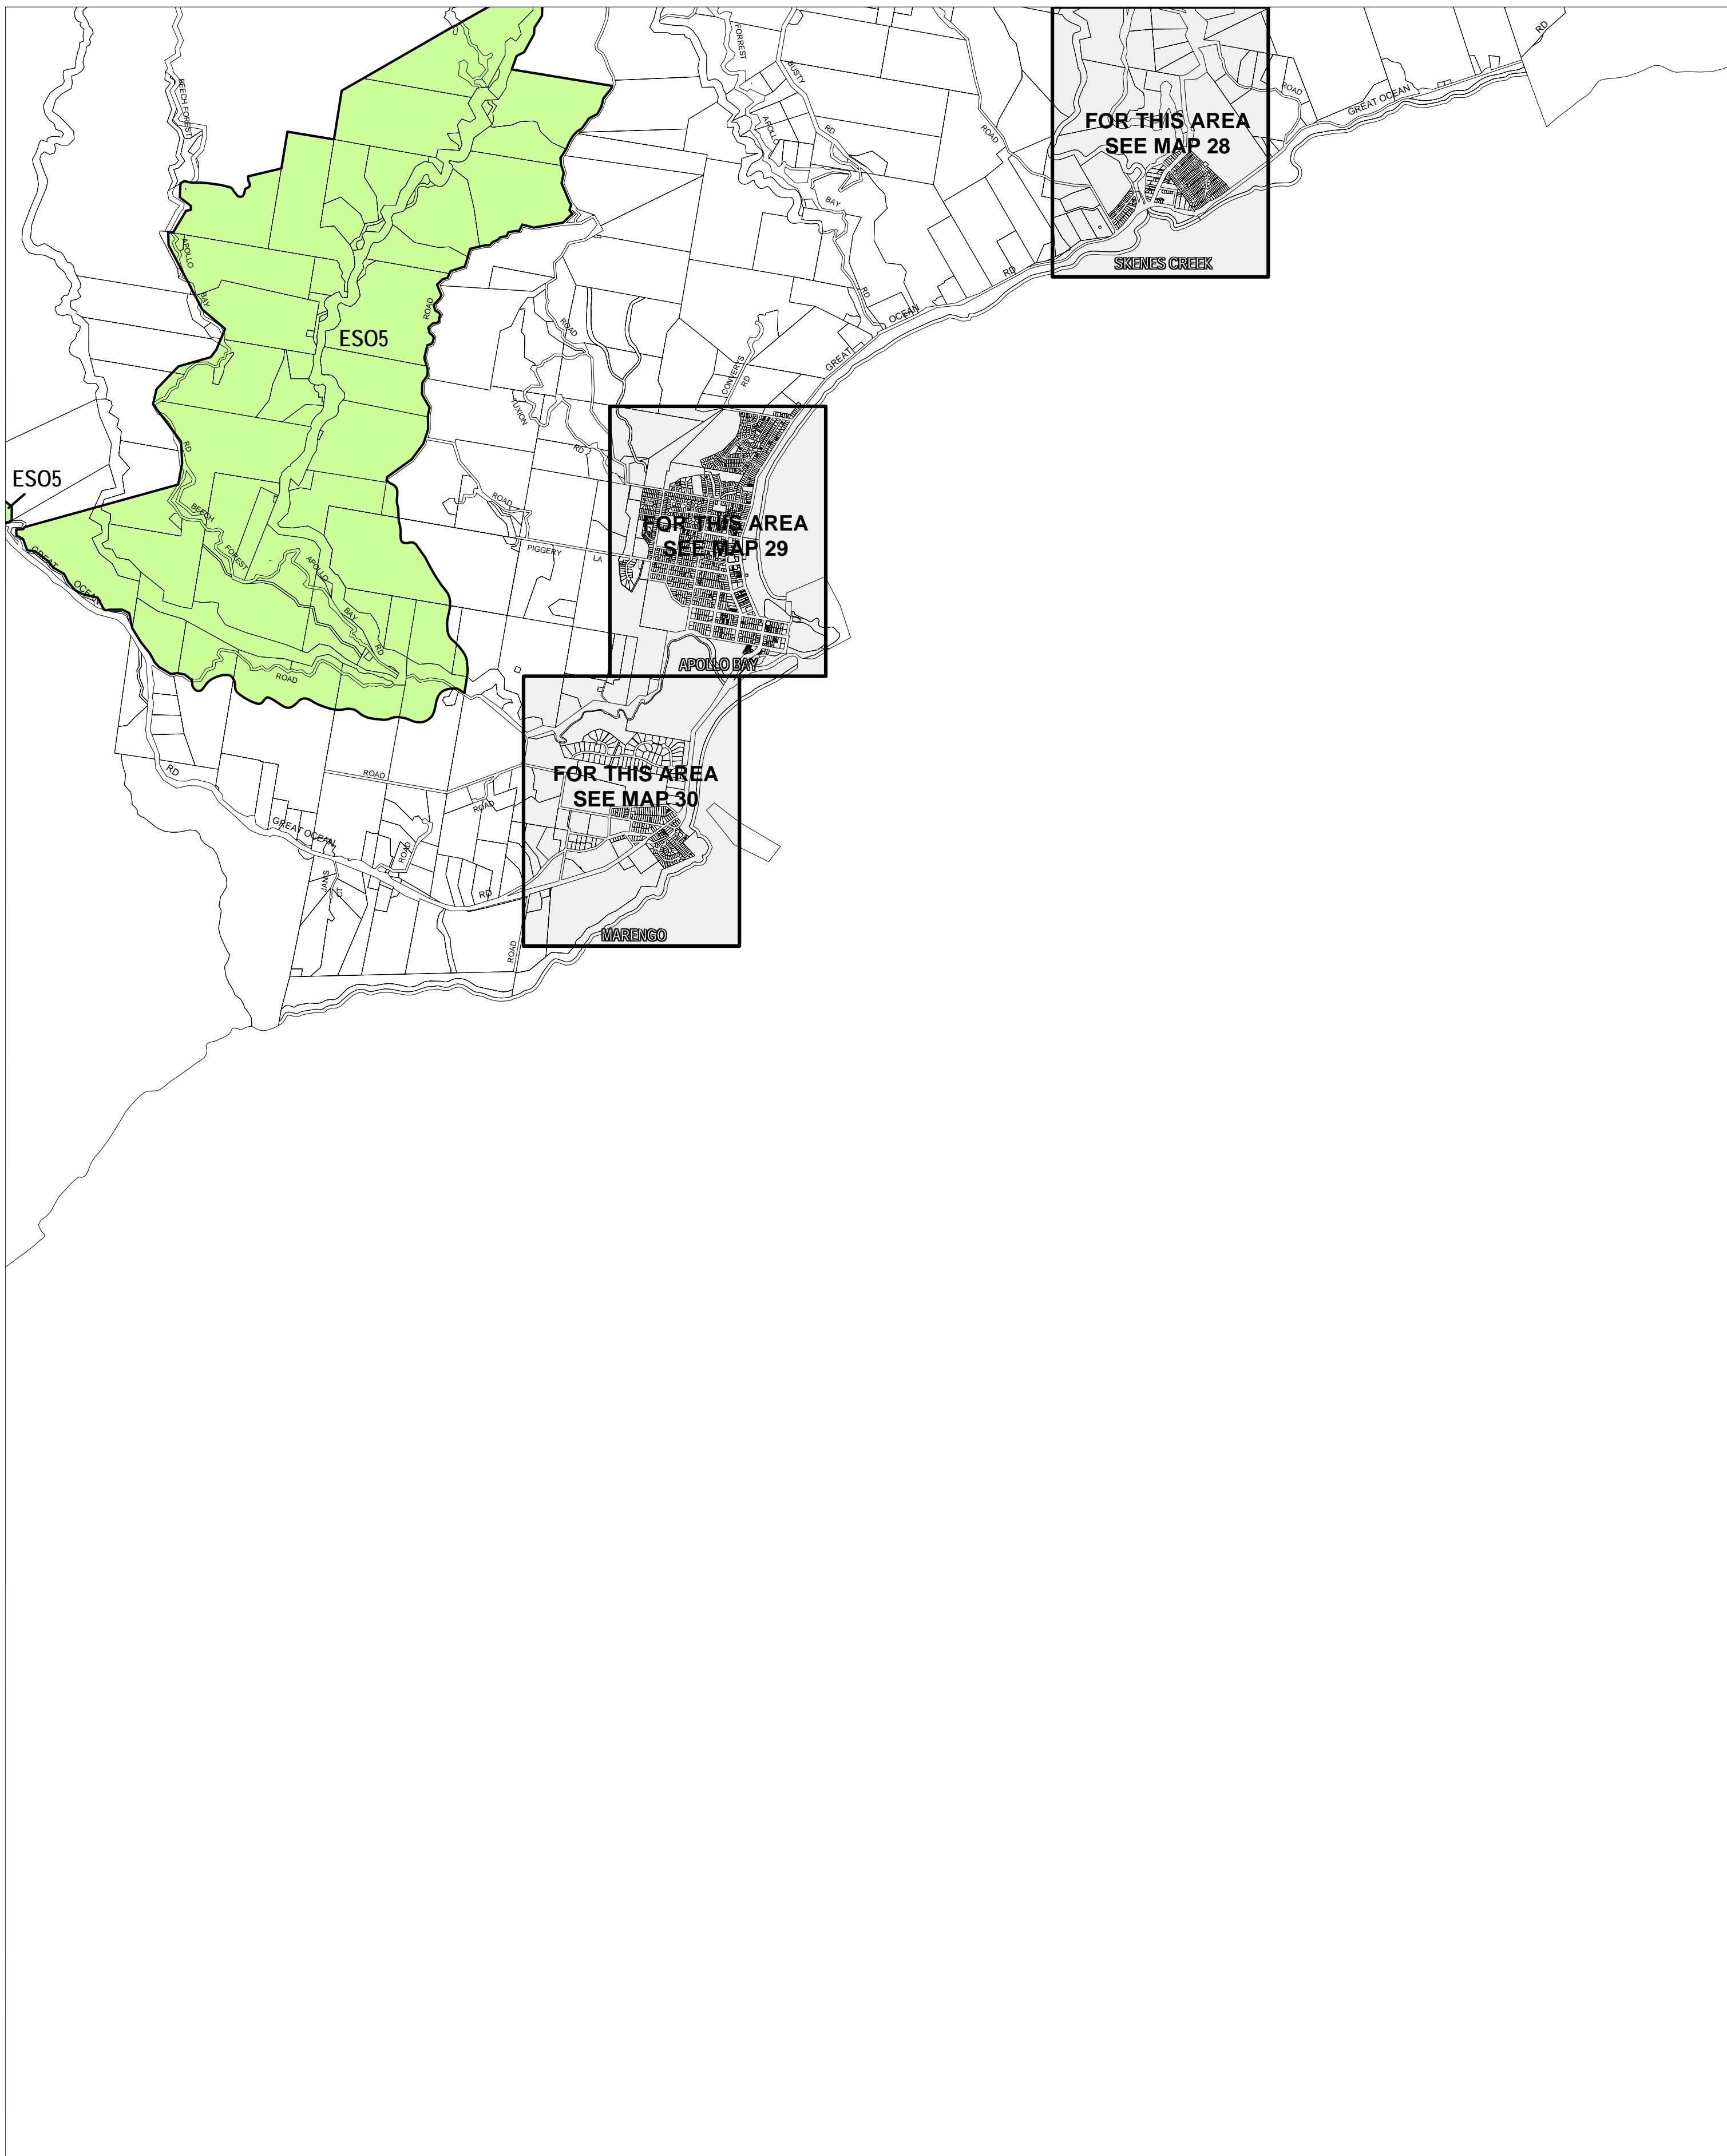

COLAC OTWAY PLANNING SCHEME - LOCAL PROVISION

Overlays	
	Environmental Significance Overlay - Schedule 5

AUSTRALIAN MAP GRID ZONE 54

INDEX TO ADJOINING METRIC SERIES MAP

	1	2	4
	5	9	12
14	15	16	18
19	20	21	22
25	26	27	28

Printed: 26/9/2007

AMENDMENT C44