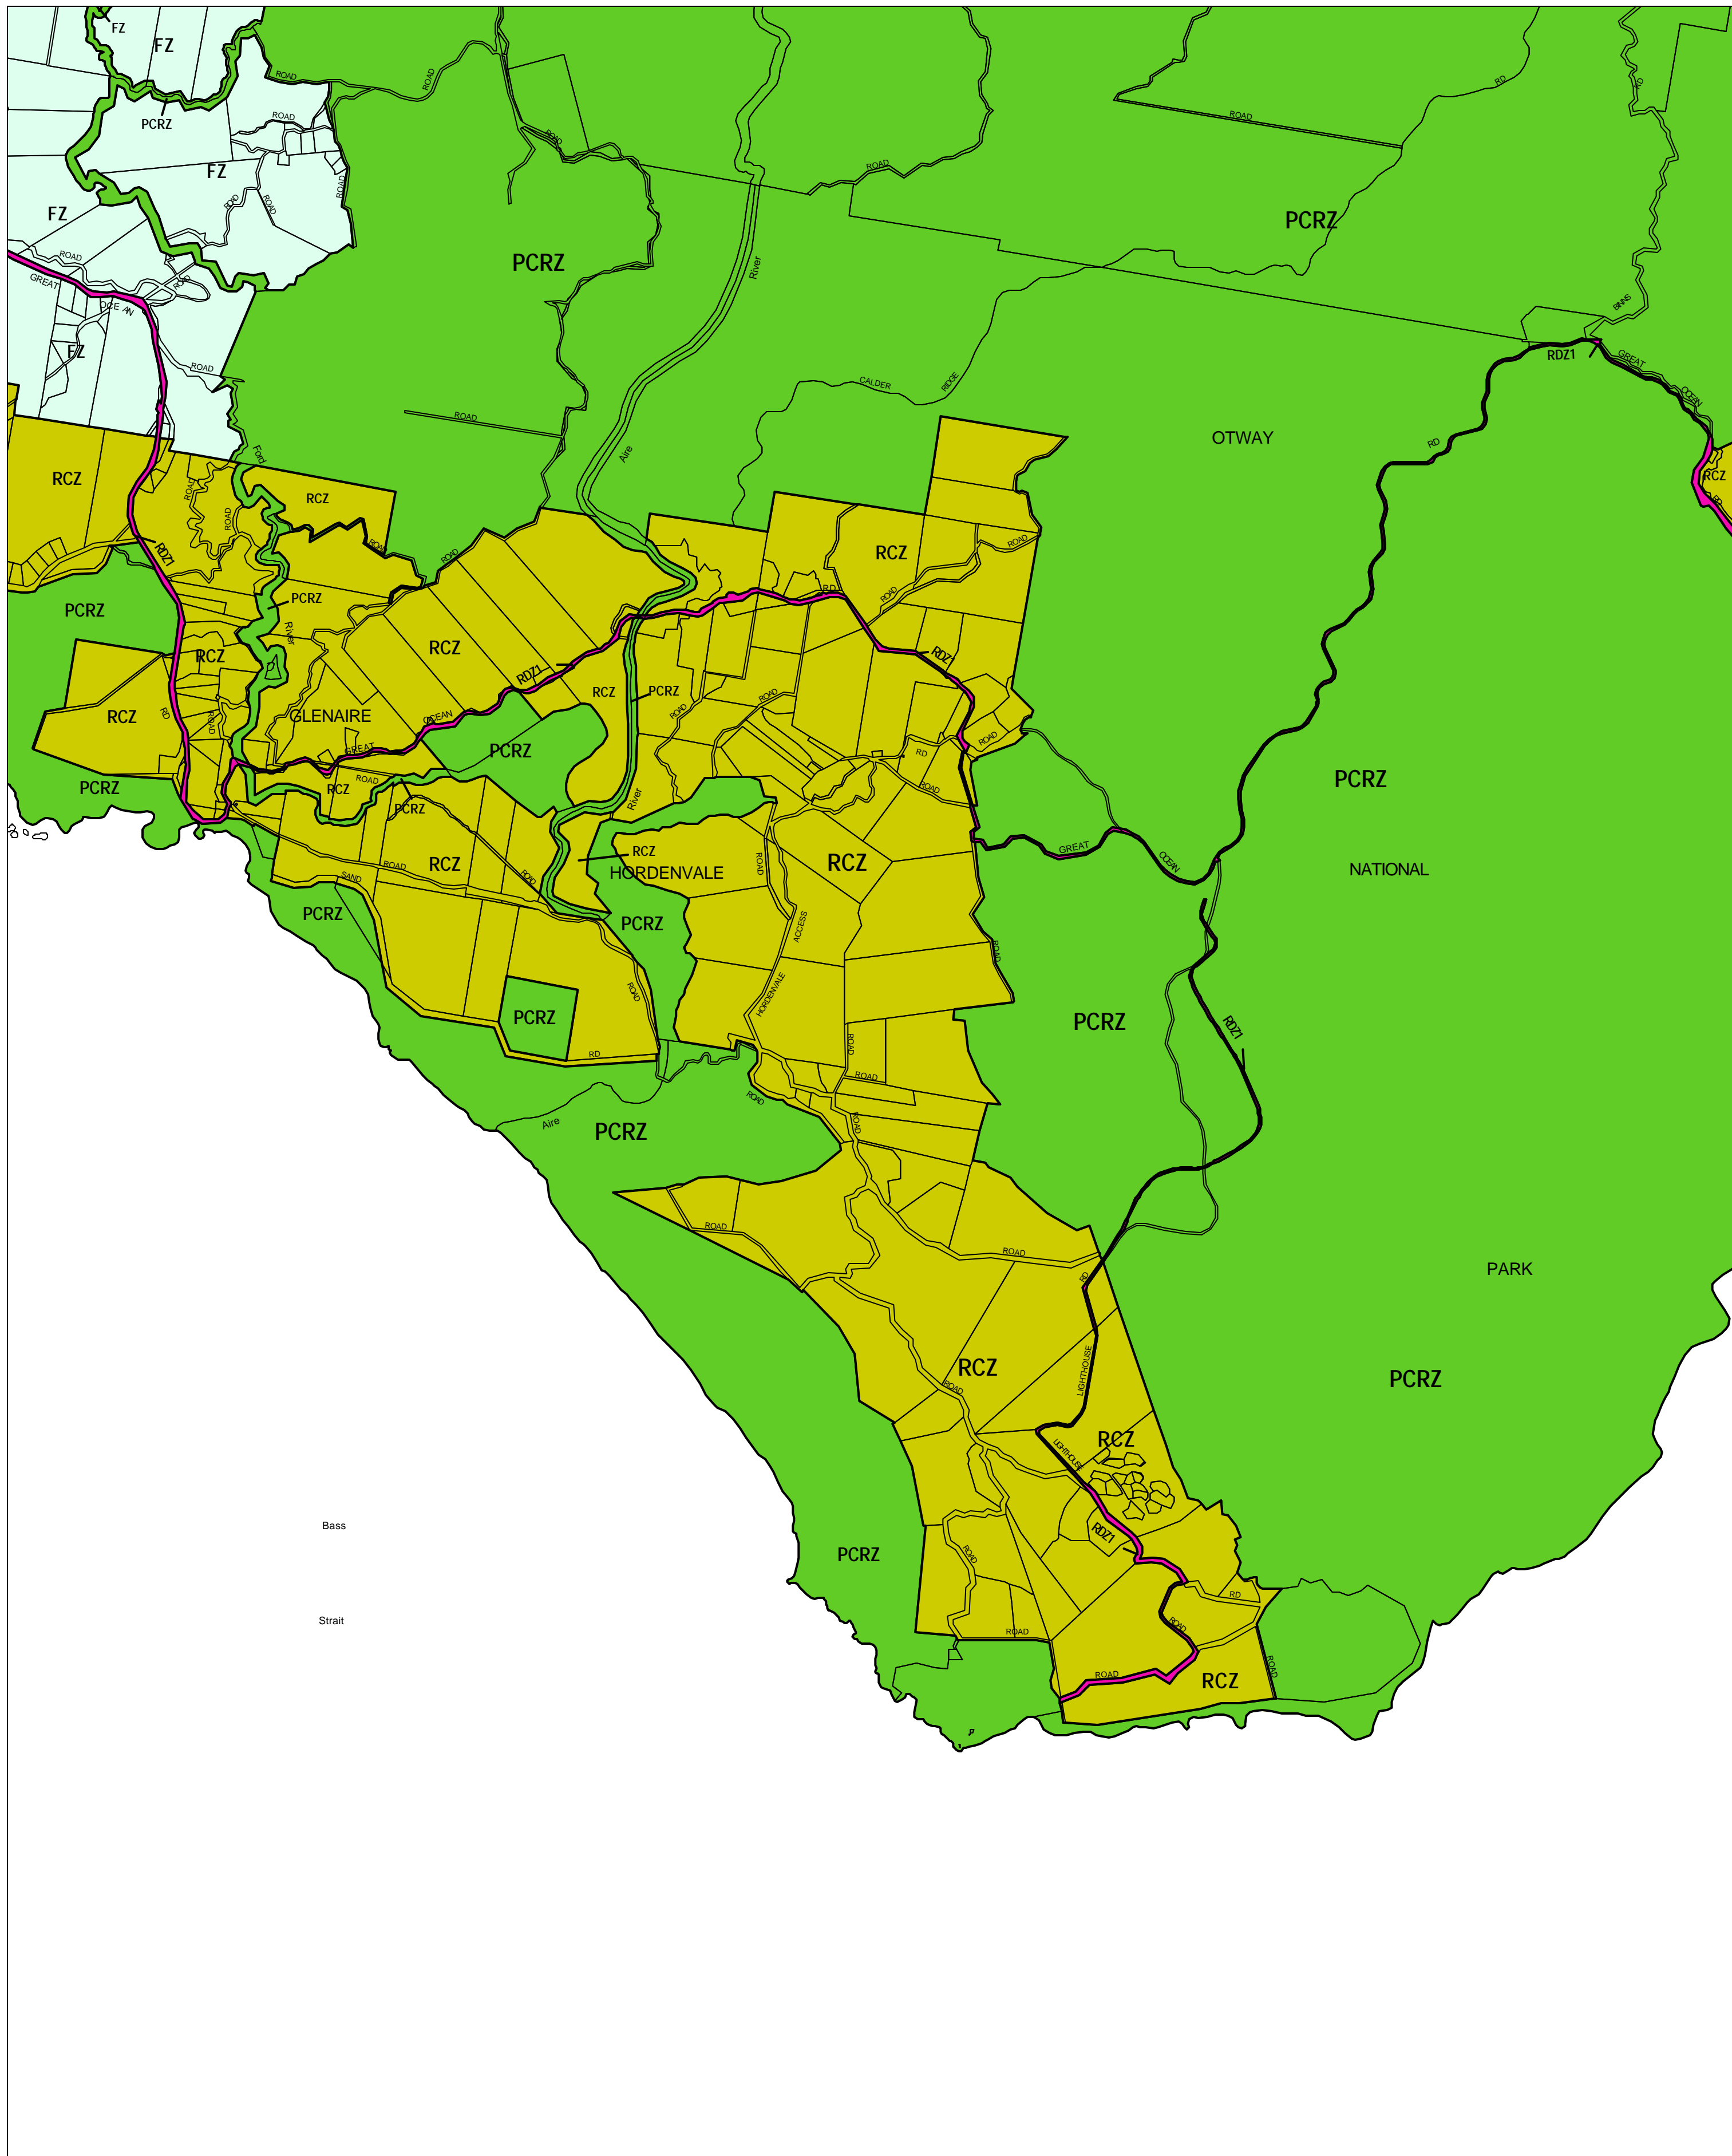

COLAC OTWAY PLANNING SCHEME - LOCAL PROVISION

Public Land	
	Public Conservation And Resource Zone
Rural	
	Farming Zone
	Rural Conservation Zone
	Road Zone - Category 1

AUSTRALIAN MAP GRID ZONE 54

INDEX TO ADJOINING METRIC SERIES MAP

	1	2	4
	5a	9	12
14	15	16	18
19	20	21	22
25	26	27	

Printed: 8/2/2008

AMENDMENT C50