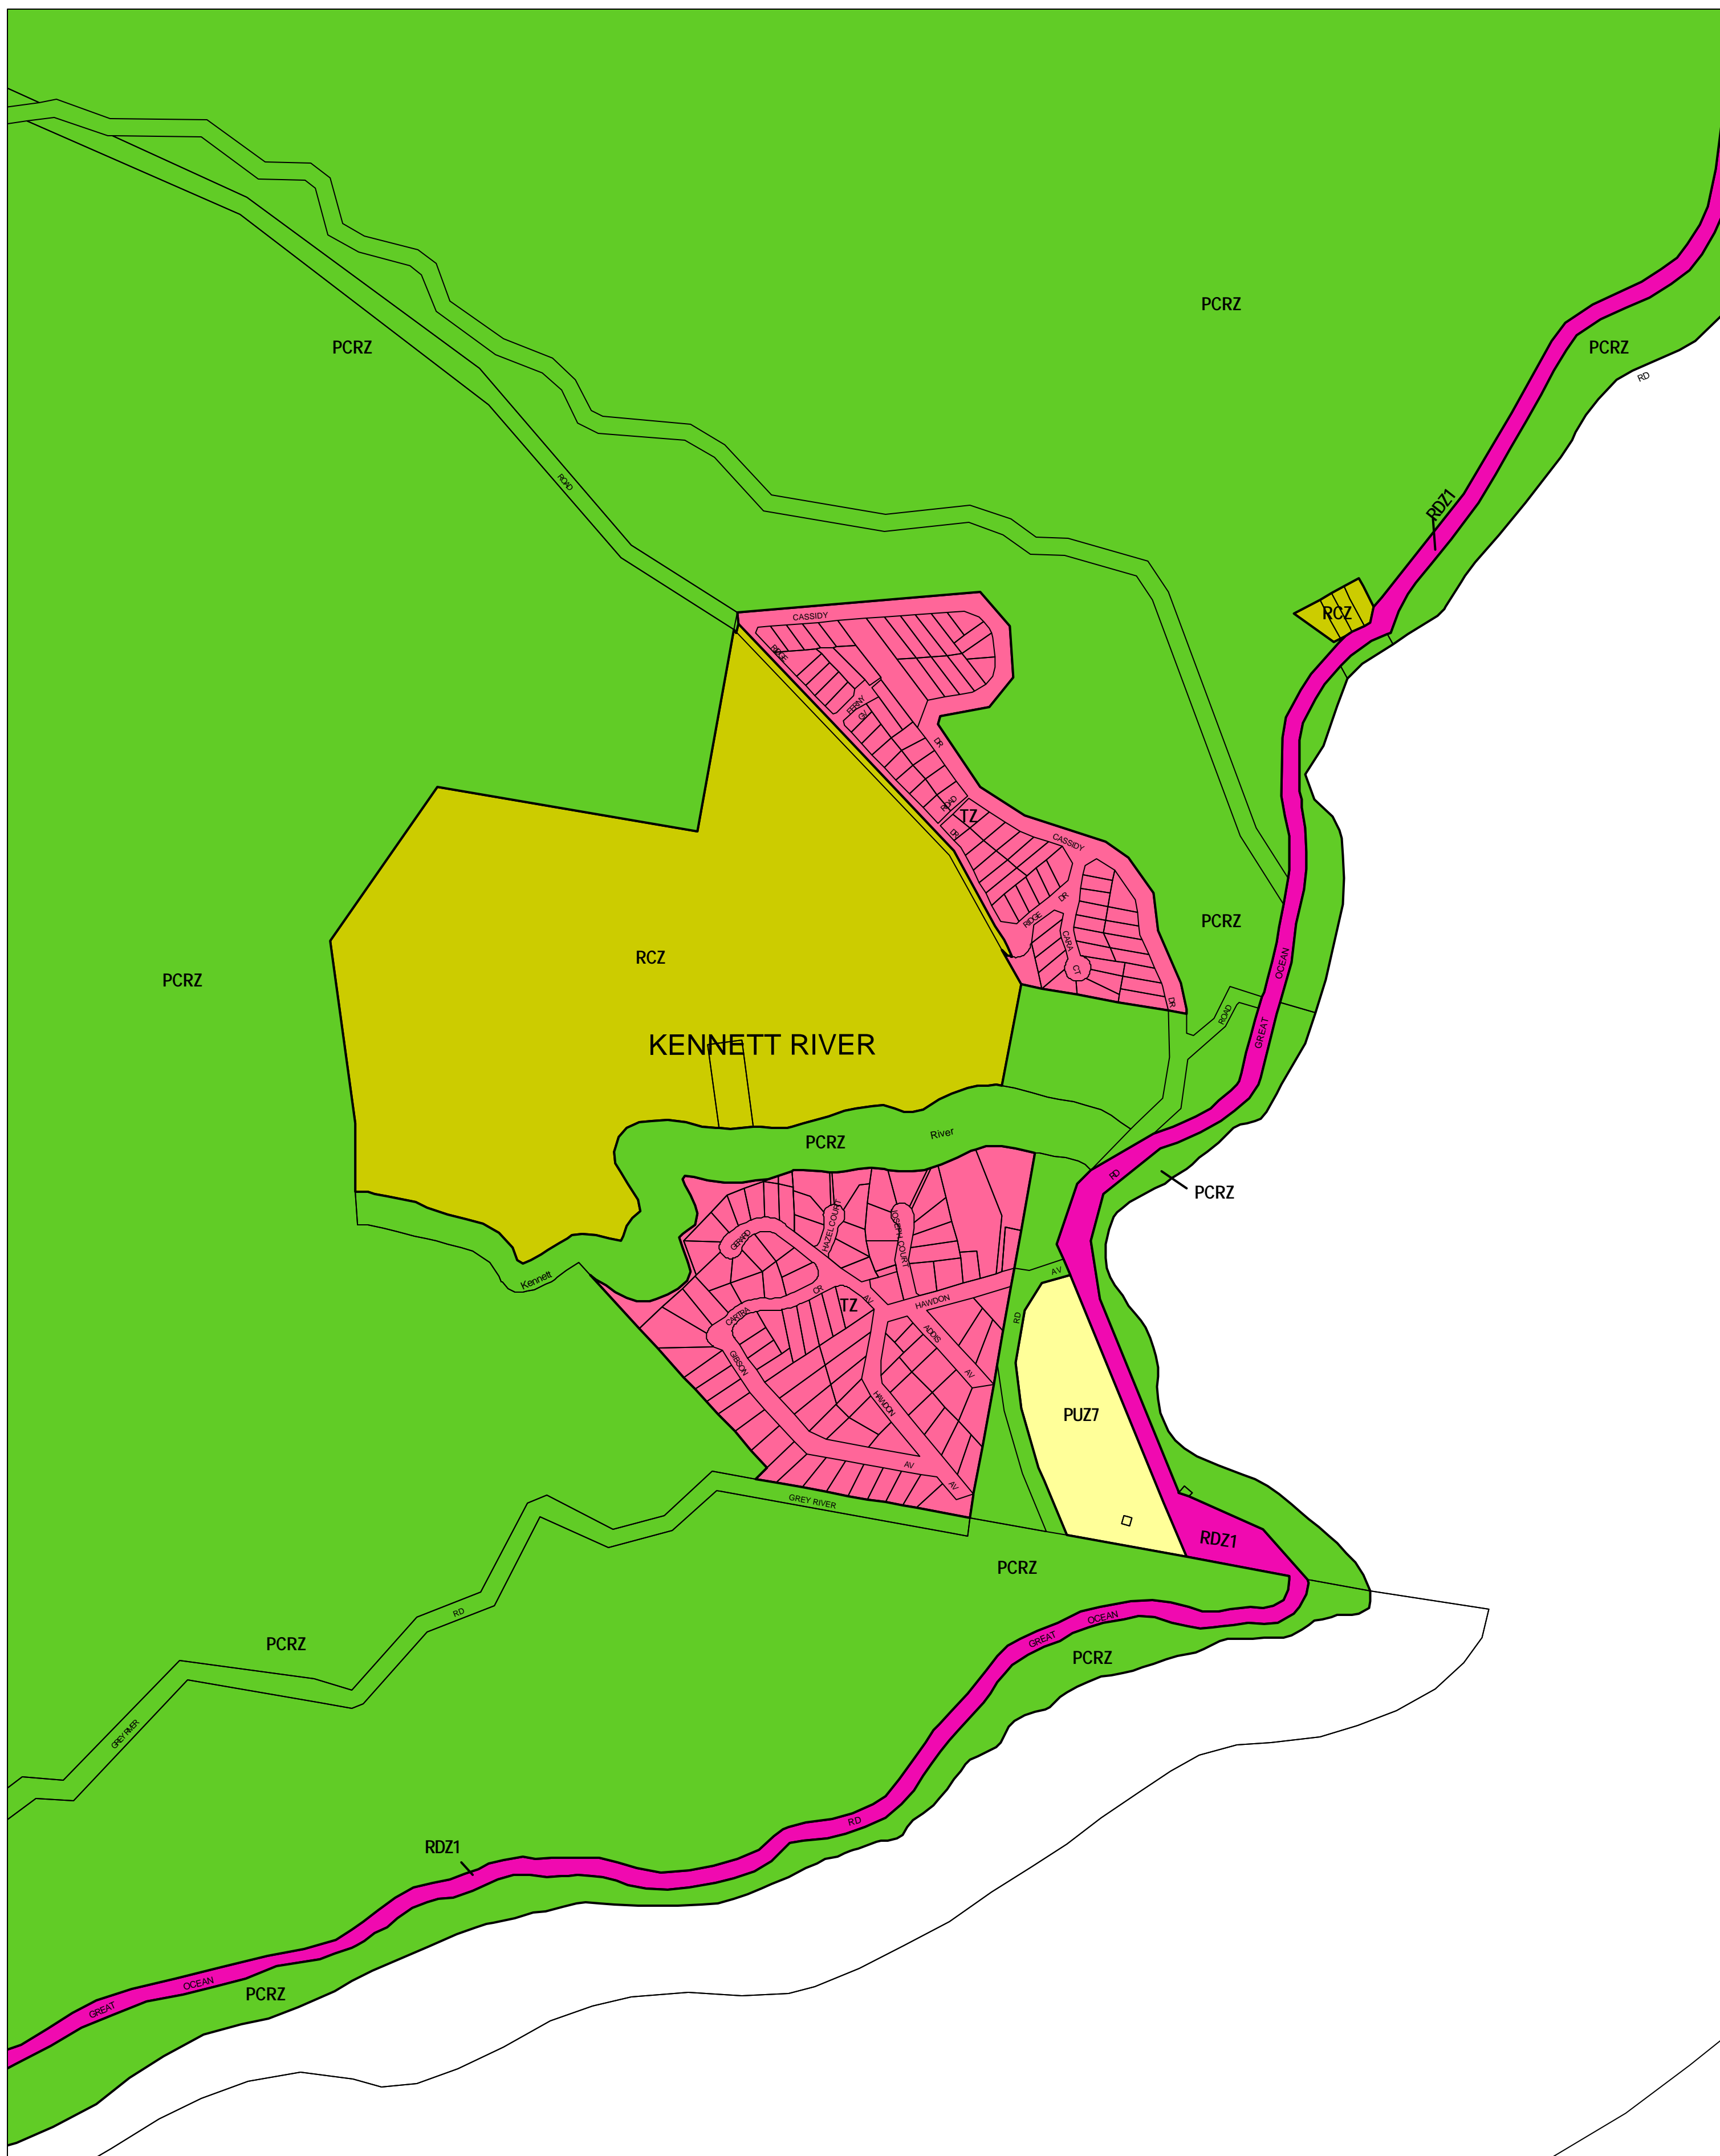

COLAC OTWAY PLANNING SCHEME - LOCAL PROVISION

Public Land	Public Conservation And Resource Zone
Public Use Zone Other Public Use	PUZ7
Road Zone Category 1	RDZ1
Residential	Township Zone
Rural	Rural Conservation Zone

AUSTRALIAN MAP GRID ZONE 54

INDEX TO ADJOINING METRIC SERIES MAP

Printed: 30/10/2006

AMENDMENT C46