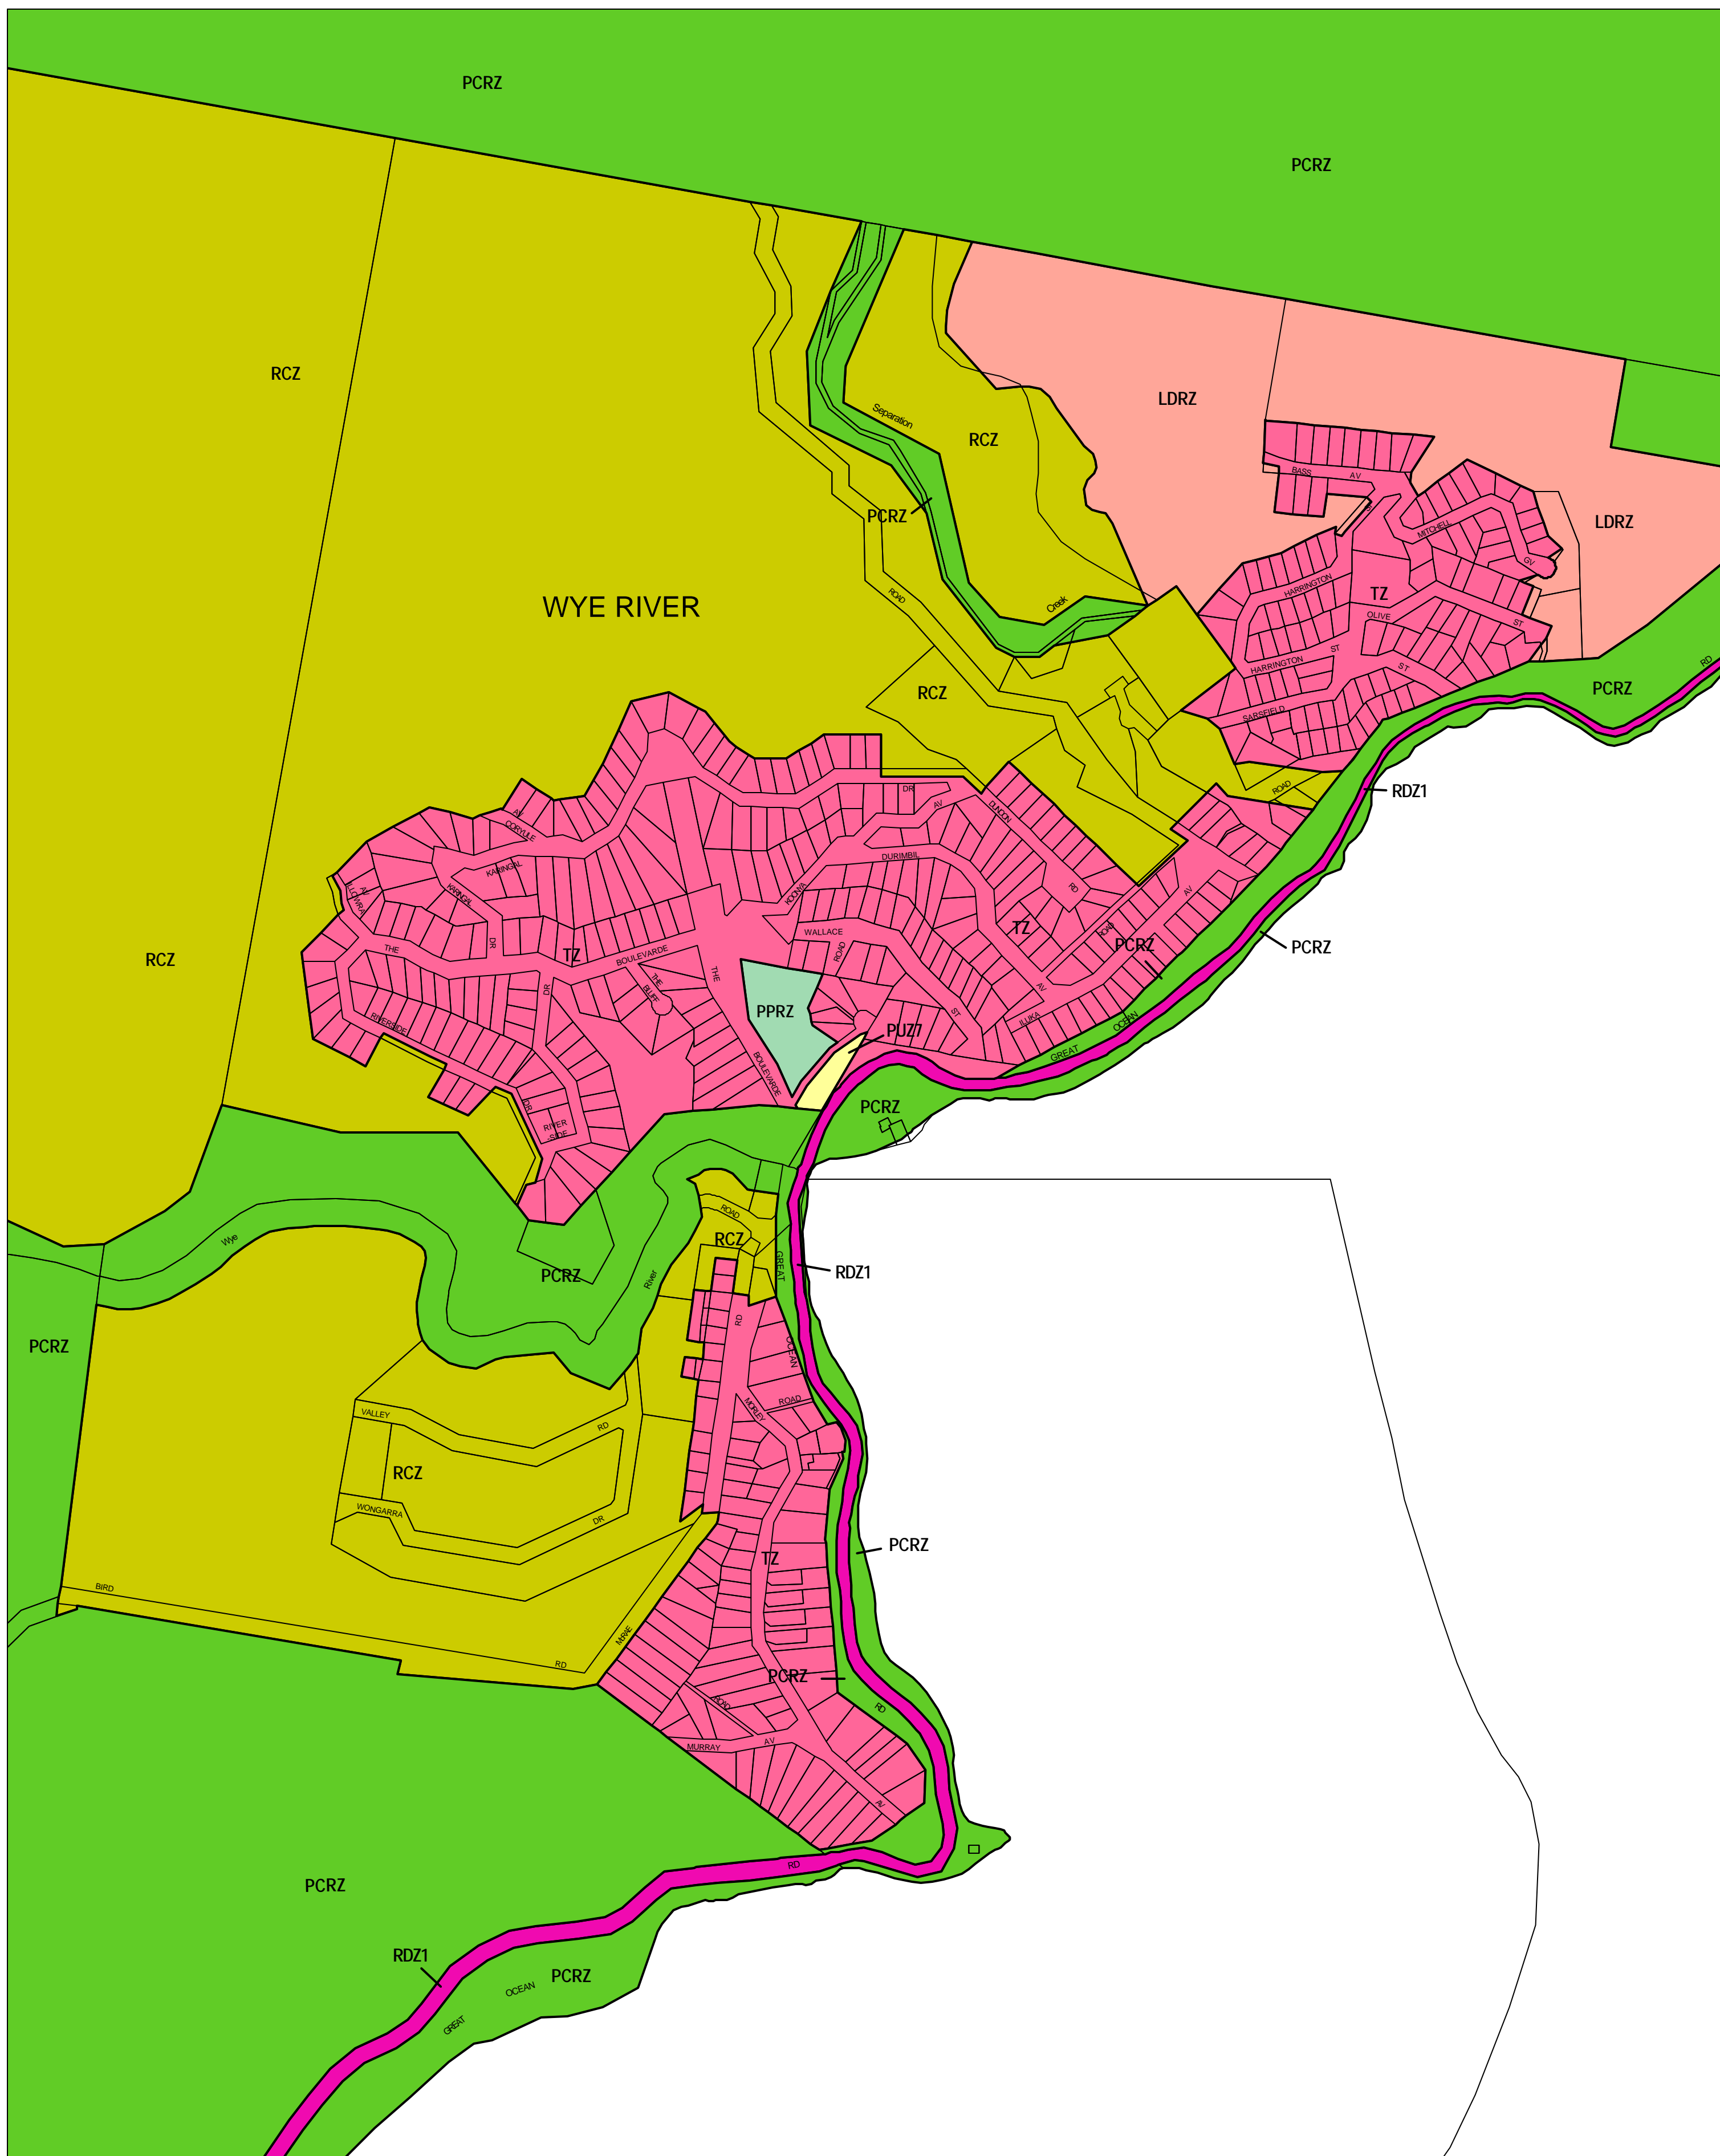

COLAC OTWAY PLANNING SCHEME - LOCAL PROVISION

ZONES

- **Public Land**
  - PCRZ Public Conservation And Resource Zone
  - PPRZ Public Park And Recreation Zone
  - PUZ1 Public Use Zone Other Public Use
  - RDZ1 Road Zone Category 1
- **Residential**
  - LDRZ Low Density Residential Zone
  - TZ Township Zone
- **Rural**
  - RCZ Rural Conservation Zone

AUSTRALIAN MAP GRID ZONE 54

INDEX TO ADJOINING METRIC SERIES MAP

	1	2	4
	5	8	9
14	15	16	18
19	20	21	22
25	26	27	

Printed: 30/10/2006

AMENDMENT C46