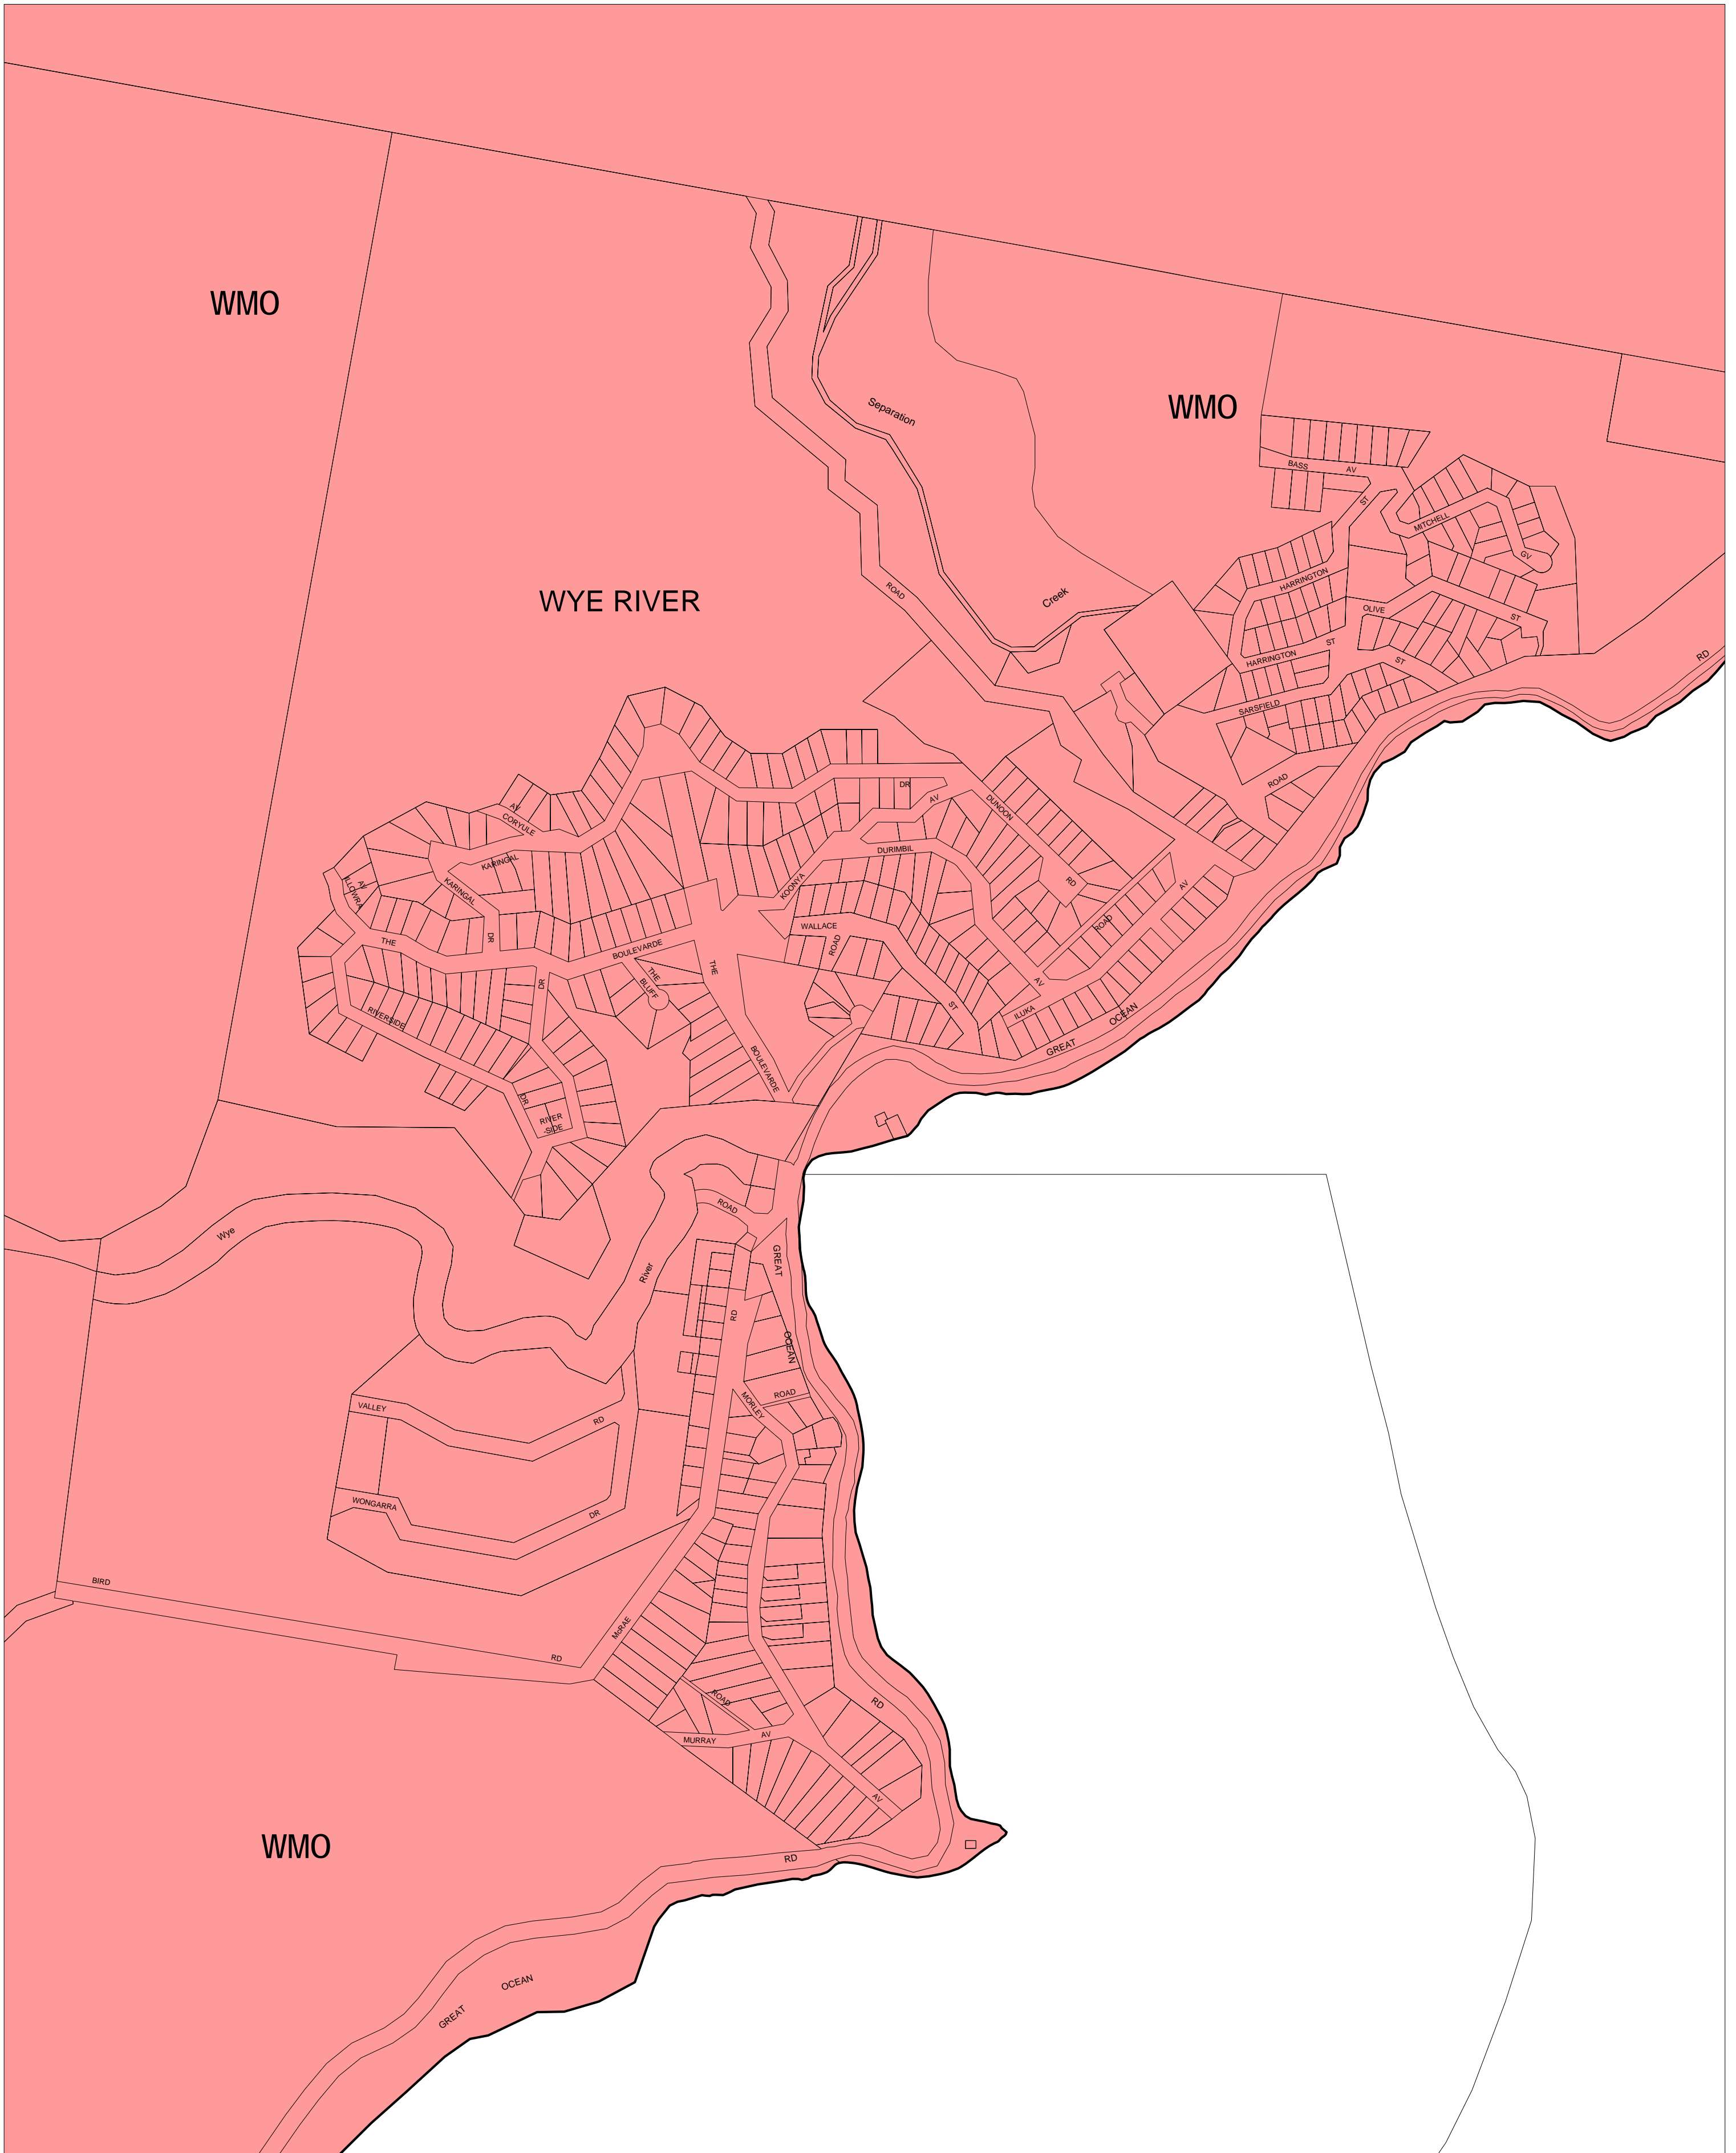

COLAC OTWAY PLANNING SCHEME - LOCAL PROVISION

Overlays

Wildfire Management Overlay

INDEX TO ADJOINING METRIC SERIES MAP

	1	2	4
	5	9	12
14	15	16	18
19	20	21	22
25	26	27	

Printed: 27/9/2007

AMENDMENT C28