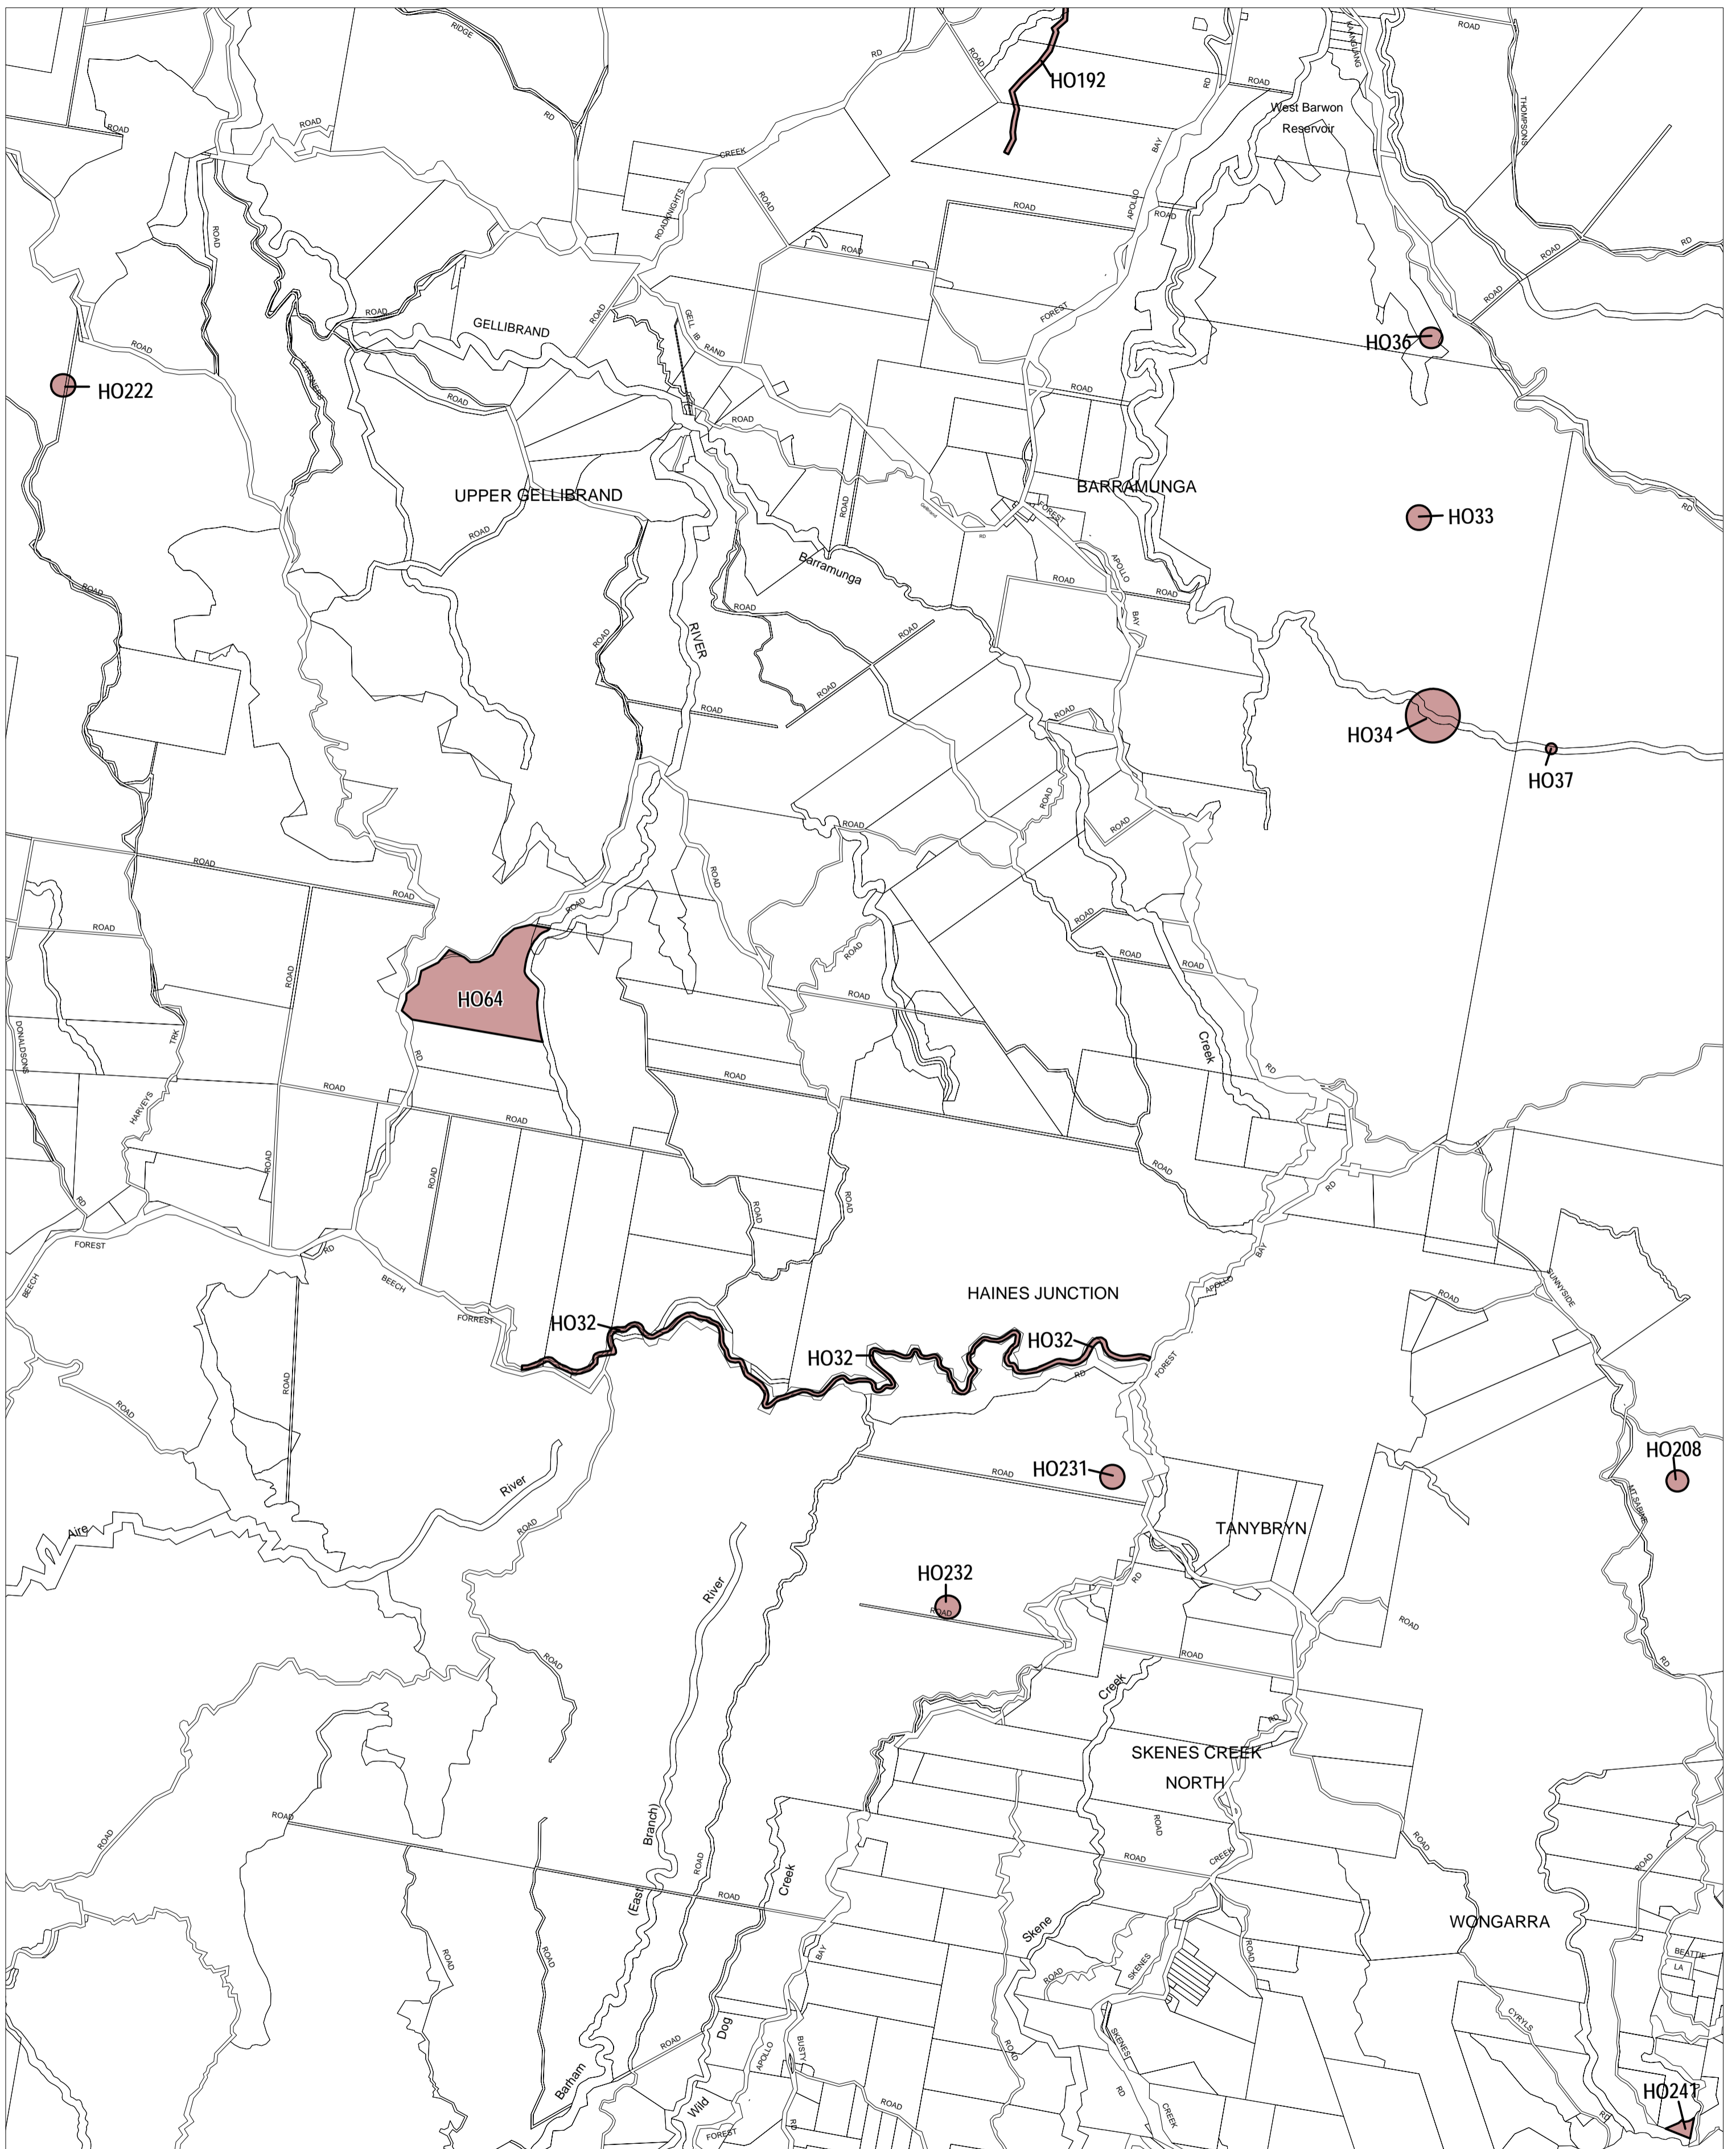

COLAC OTWAY PLANNING SCHEME - LOCAL PROVISION

Overlays

HO Heritage Overlay

INDEX TO ADJOINING METRIC SERIES MAP

	1	2	4
	5	9	12
14	15	16	18
19	20	21	26
25	26	27	

Printed: 14/5/2008

AMENDMENT C27 PART 1