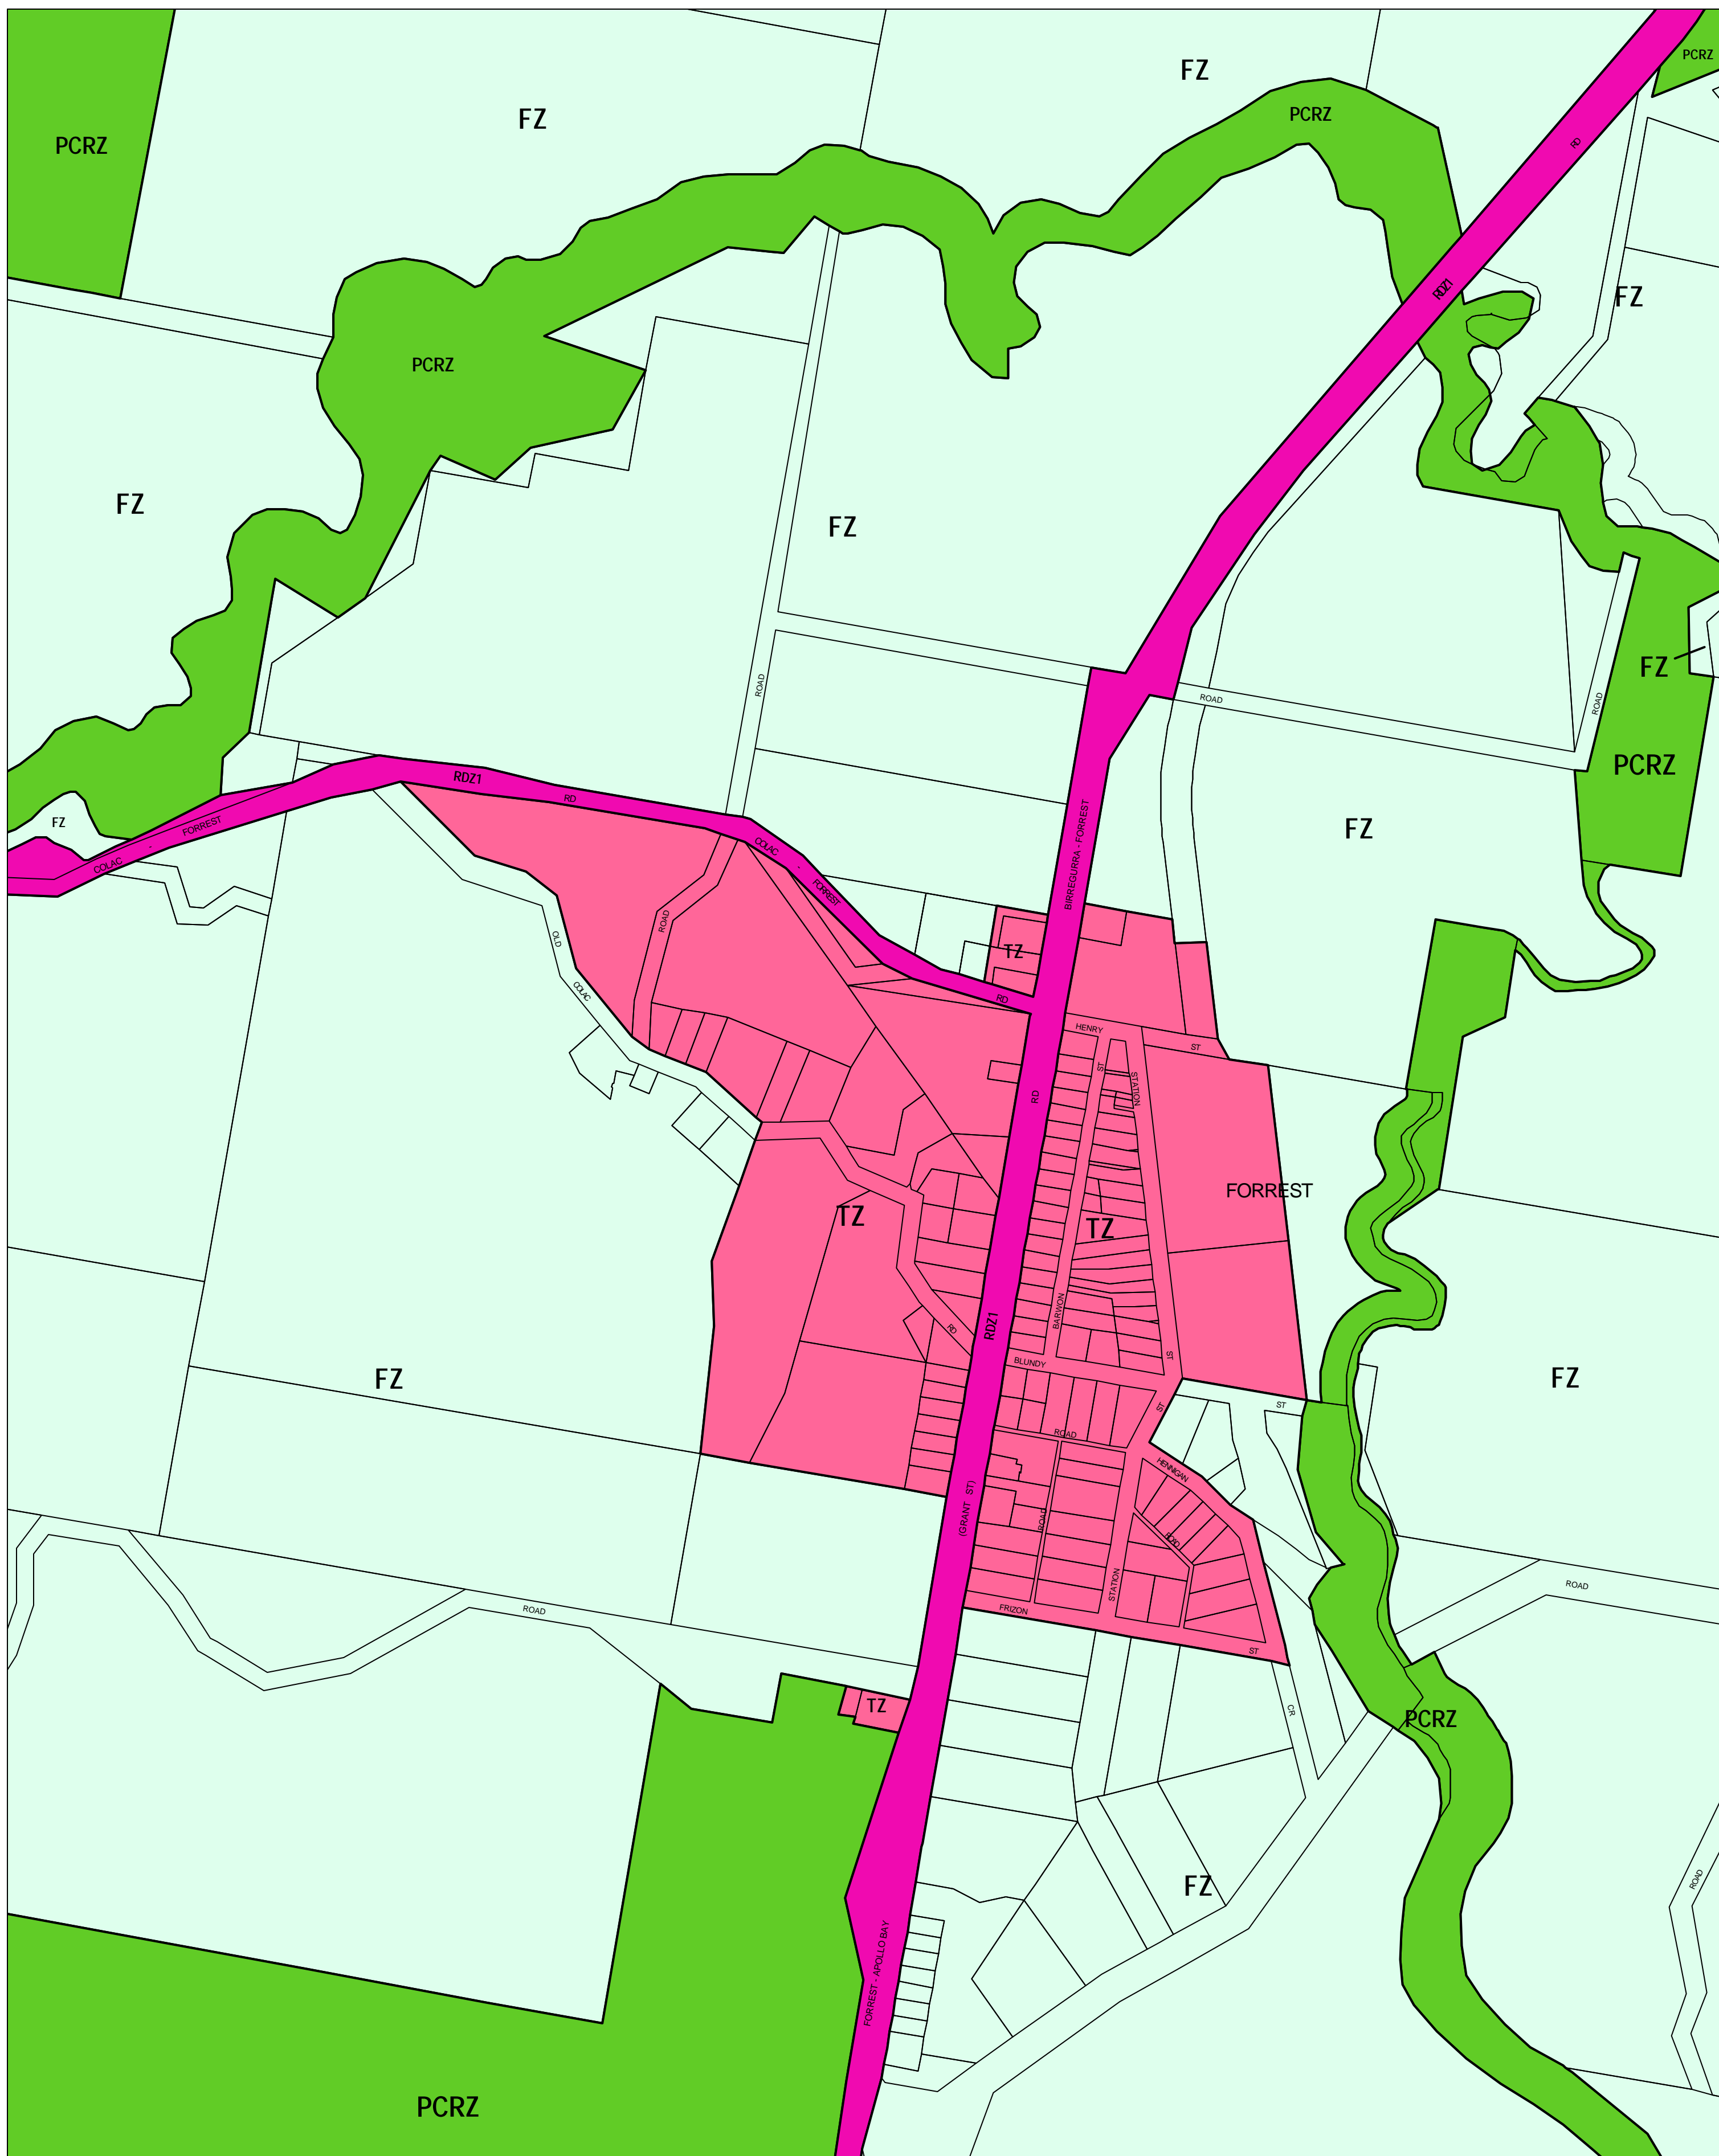

COLAC OTWAY PLANNING SCHEME - LOCAL PROVISION

Public Land

- Public Conservation And Resource Zone

Zone

- Road Zone Category 1

Residential

- Township Zone

Rural

- Farming Zone

INDEX TO ADJOINING METRIC SERIES MAP

	1	2	4
	5	8	9
14	15	16	18
19	20	21	22
25	26	27	

Printed: 30/10/2006

AMENDMENT C46