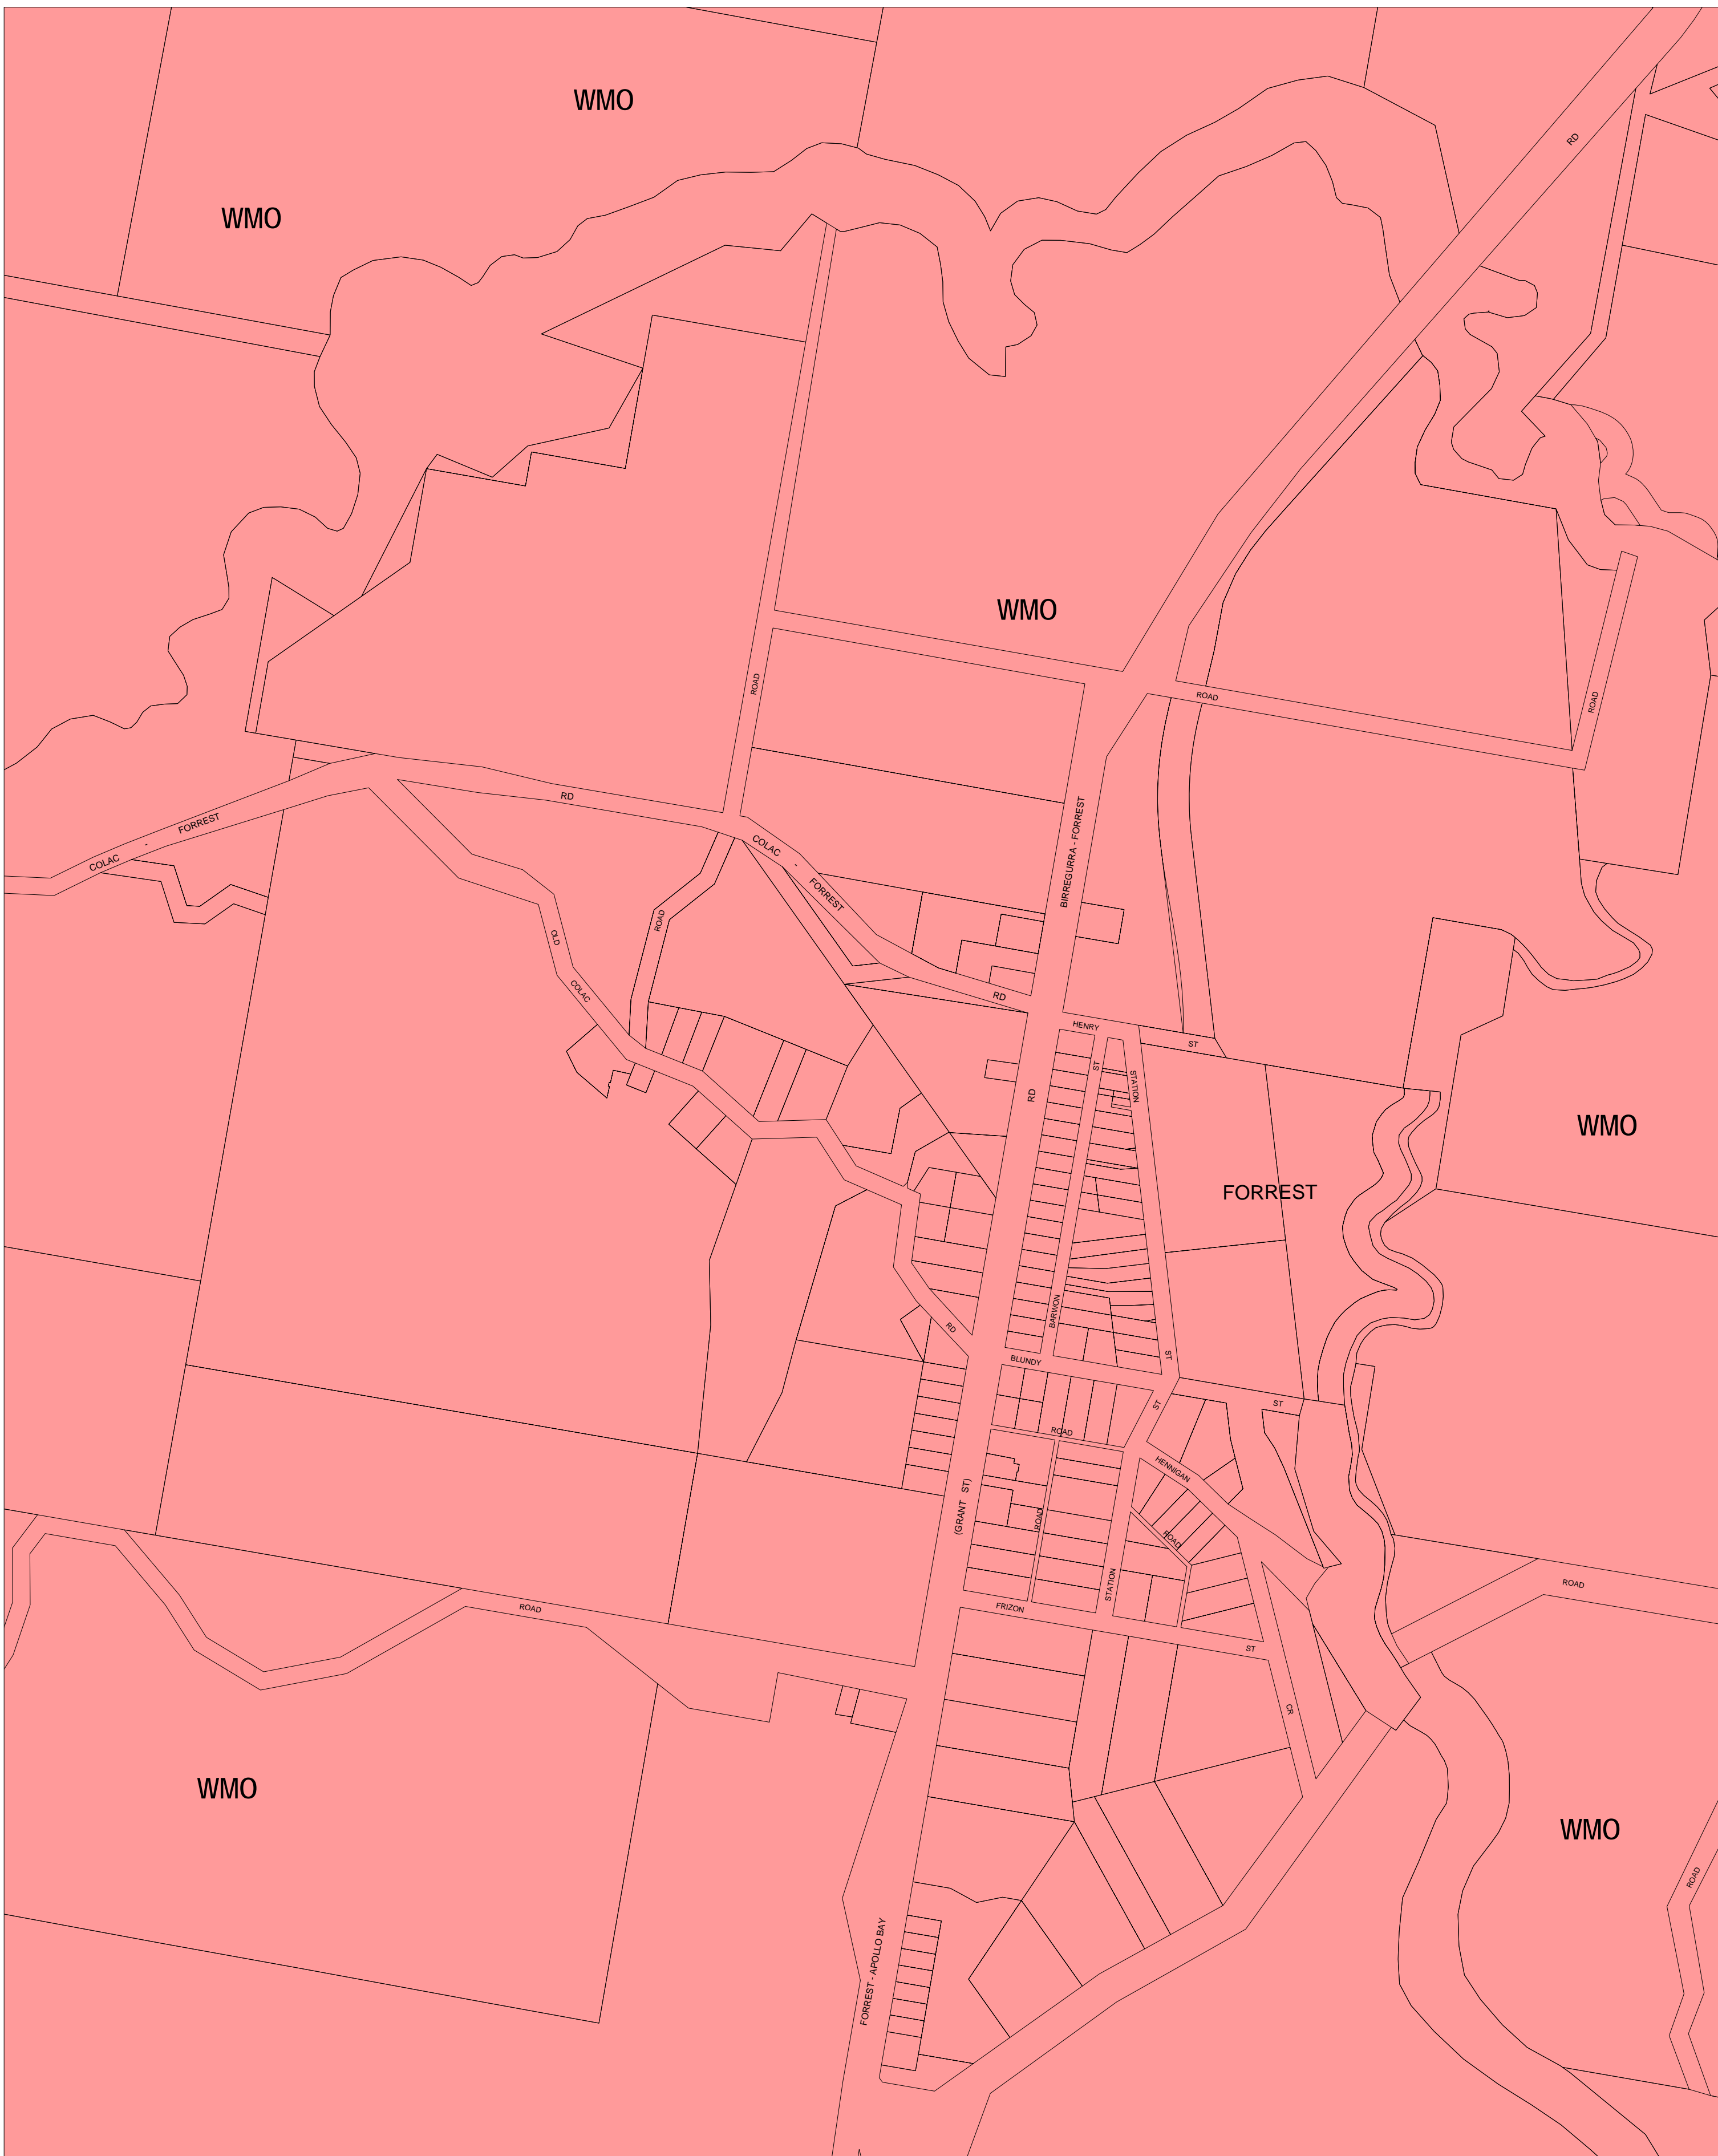

COLAC OTWAY PLANNING SCHEME - LOCAL PROVISION

Overlays

WMO Wildfire Management Overlay

AUSTRALIAN MAP GRID ZONE 54

Printed: 27/9/2007

AMENDMENT C28

INDEX TO ADJOINING METRIC SERIES MAP

1	2	4
5	9	12
14	15	16
19	20	21
25	26	27