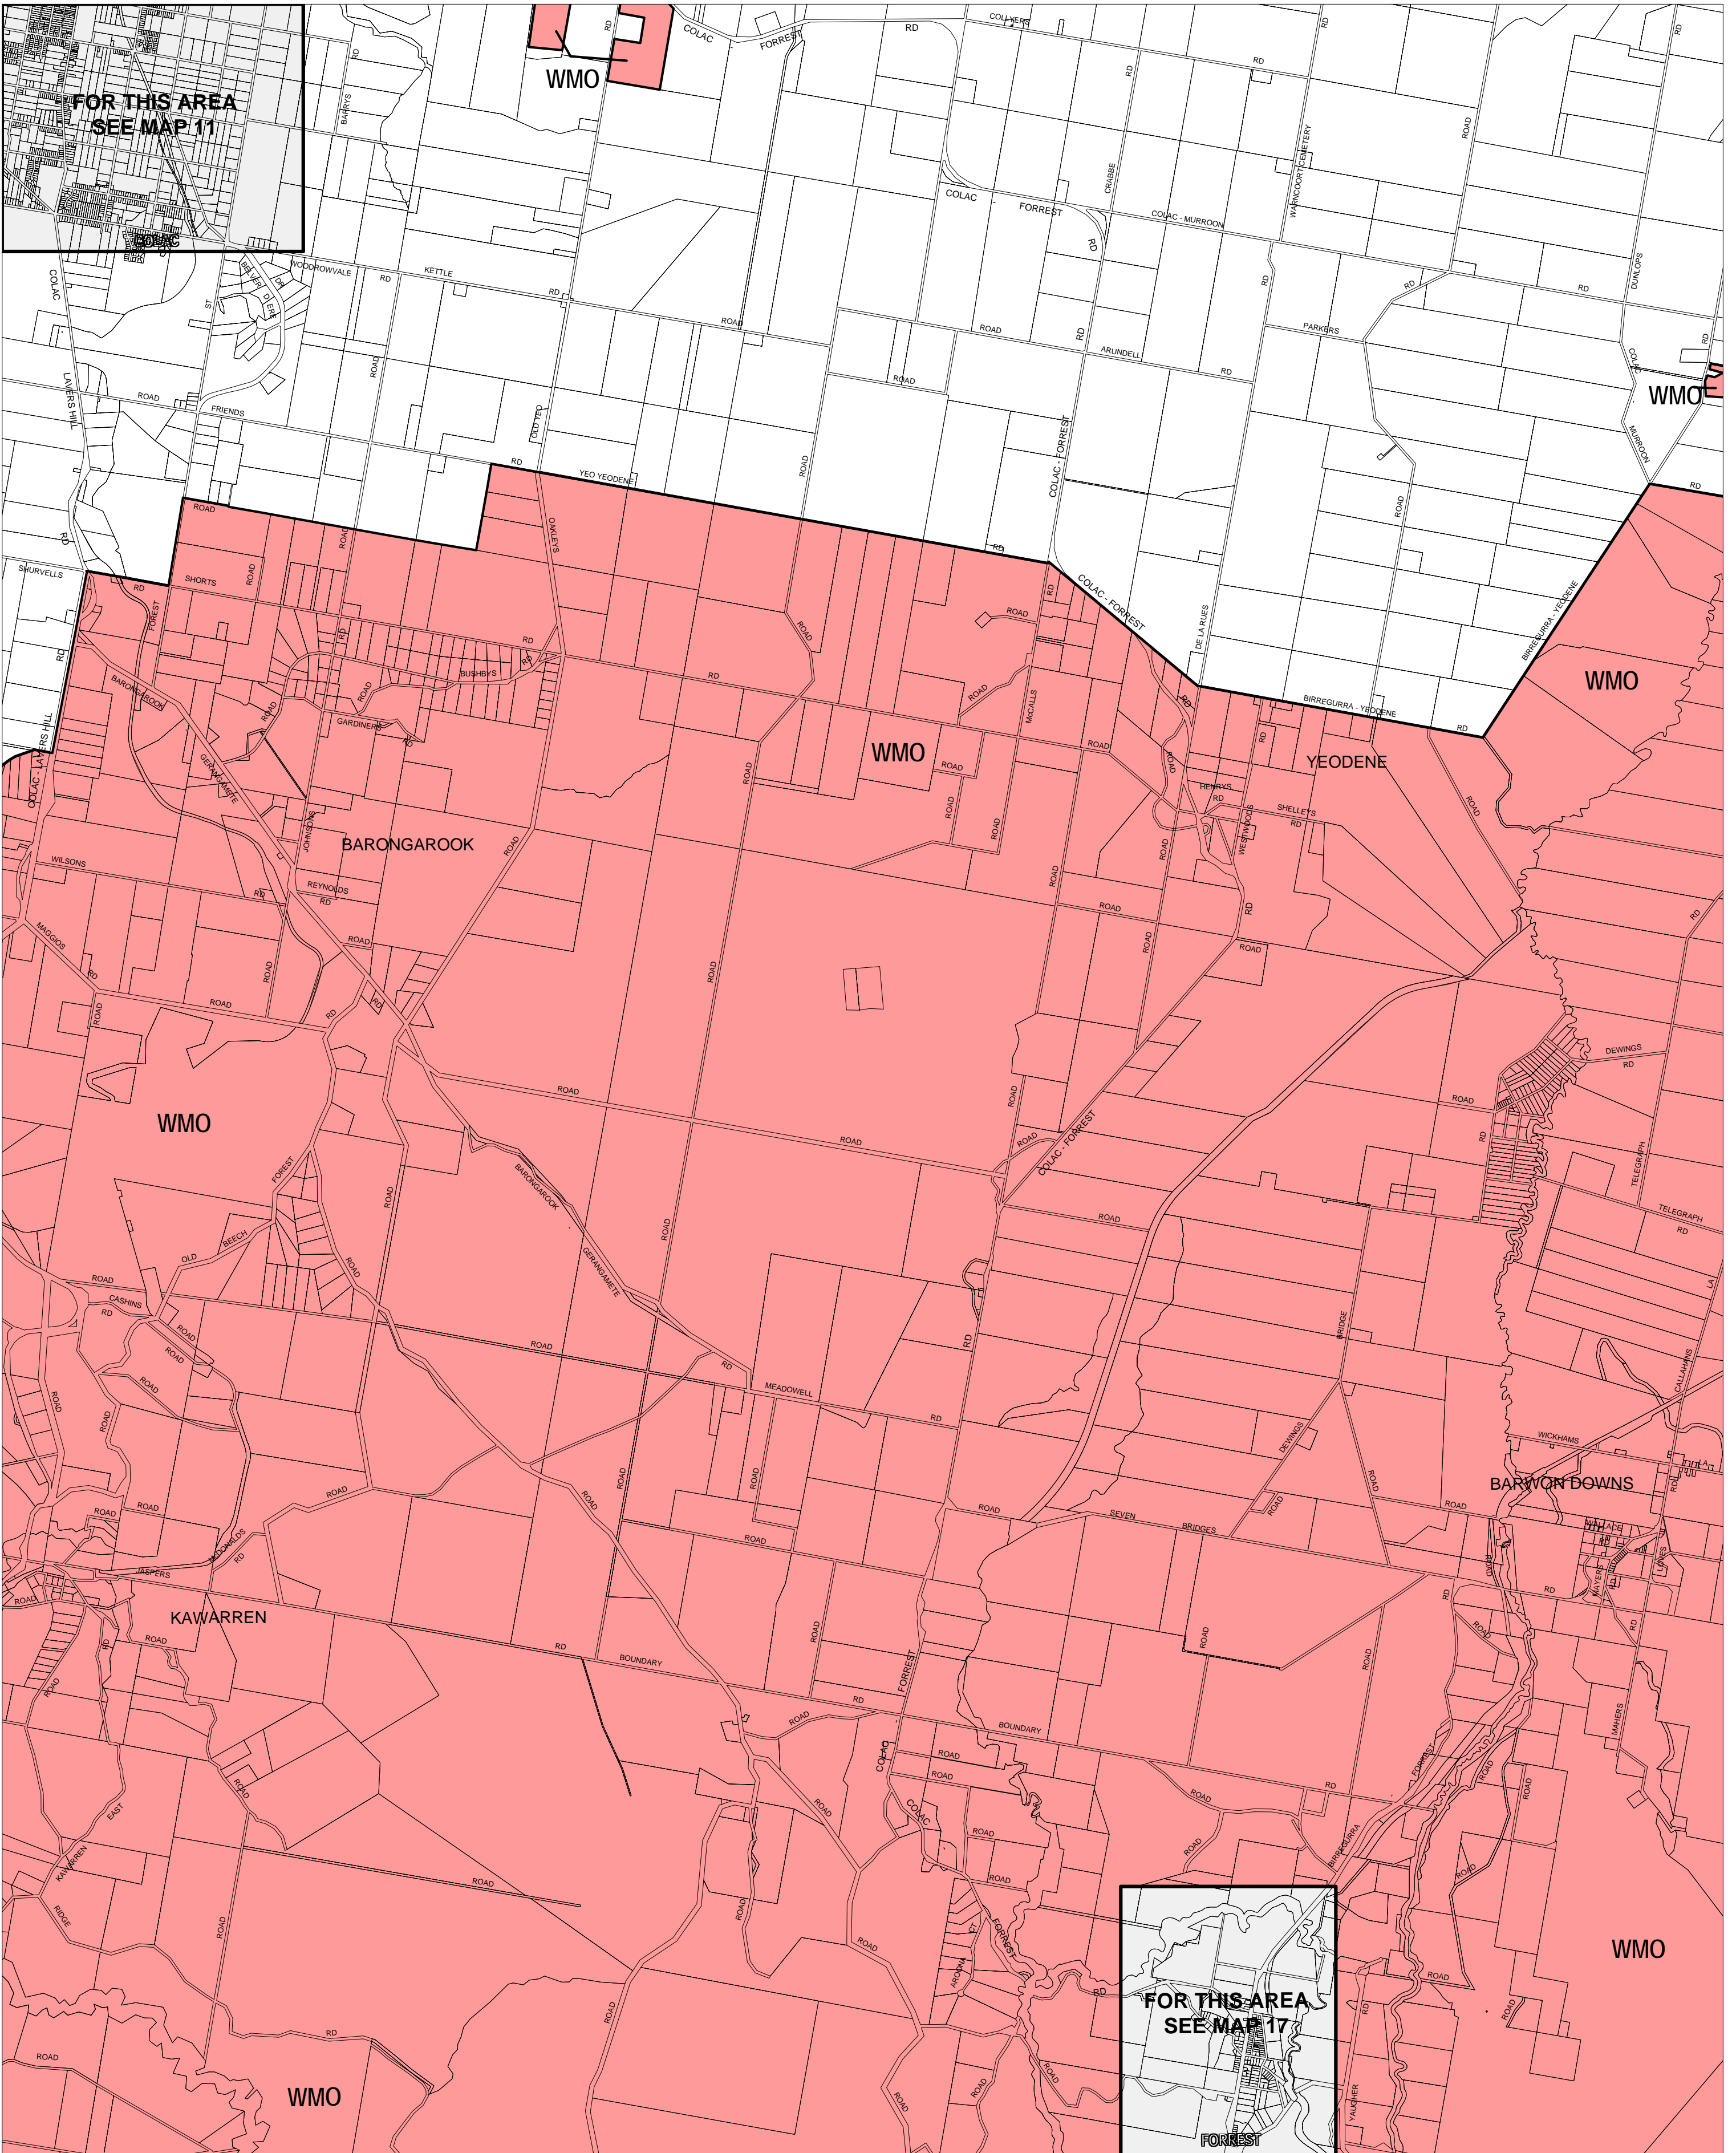

COLAC OTWAY PLANNING SCHEME - LOCAL PROVISION

Overlays

WMO Wildfire Management Overlay

AUSTRALIAN MAP GRID ZONE 54

INDEX TO ADJOINING METRIC SERIES MAP

1	2	4
5	9	12
14	15	16
19	20	21
25	26	27

Printed: 27/9/2007

AMENDMENT C28