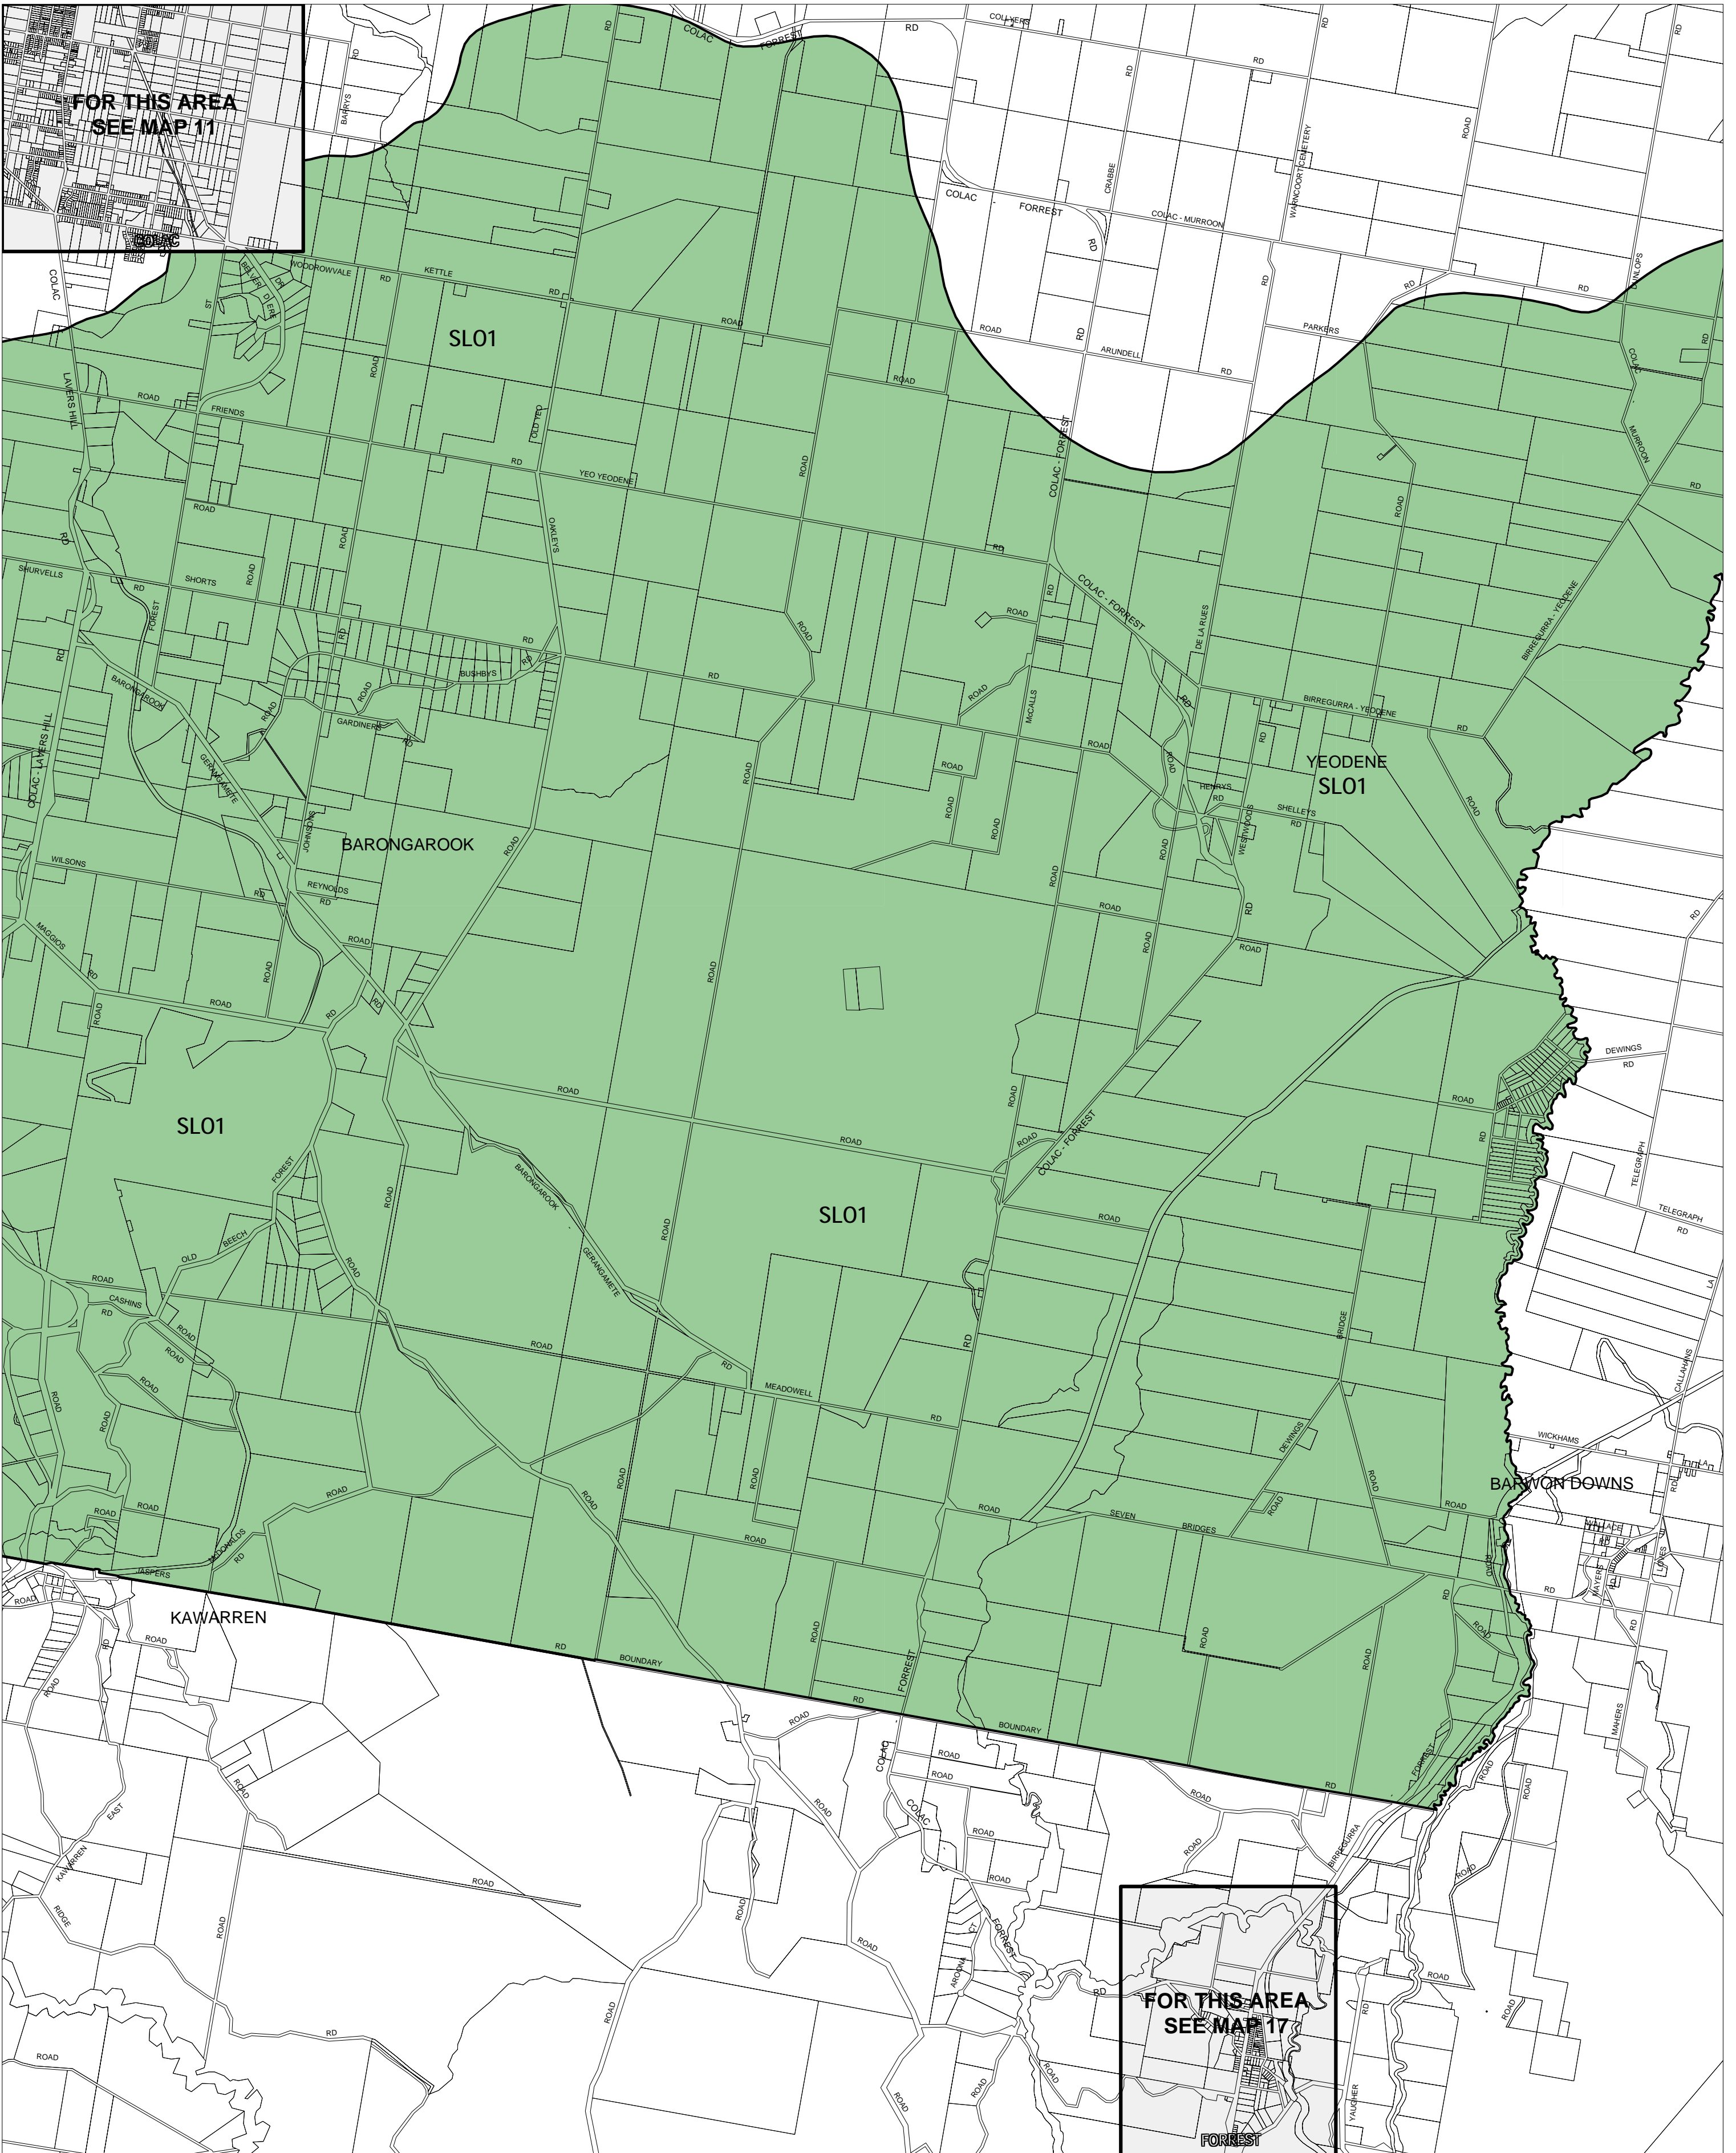

COLAC OTWAY PLANNING SCHEME - LOCAL PROVISION

INDEX TO ADJOINING METRIC SERIES MAP

1	2	3	4
5	6	7	8
9	10	11	12
13	14	15	16
17	18	19	20
21	22	23	24
25	26	27	28

Printed: 26/9/2007