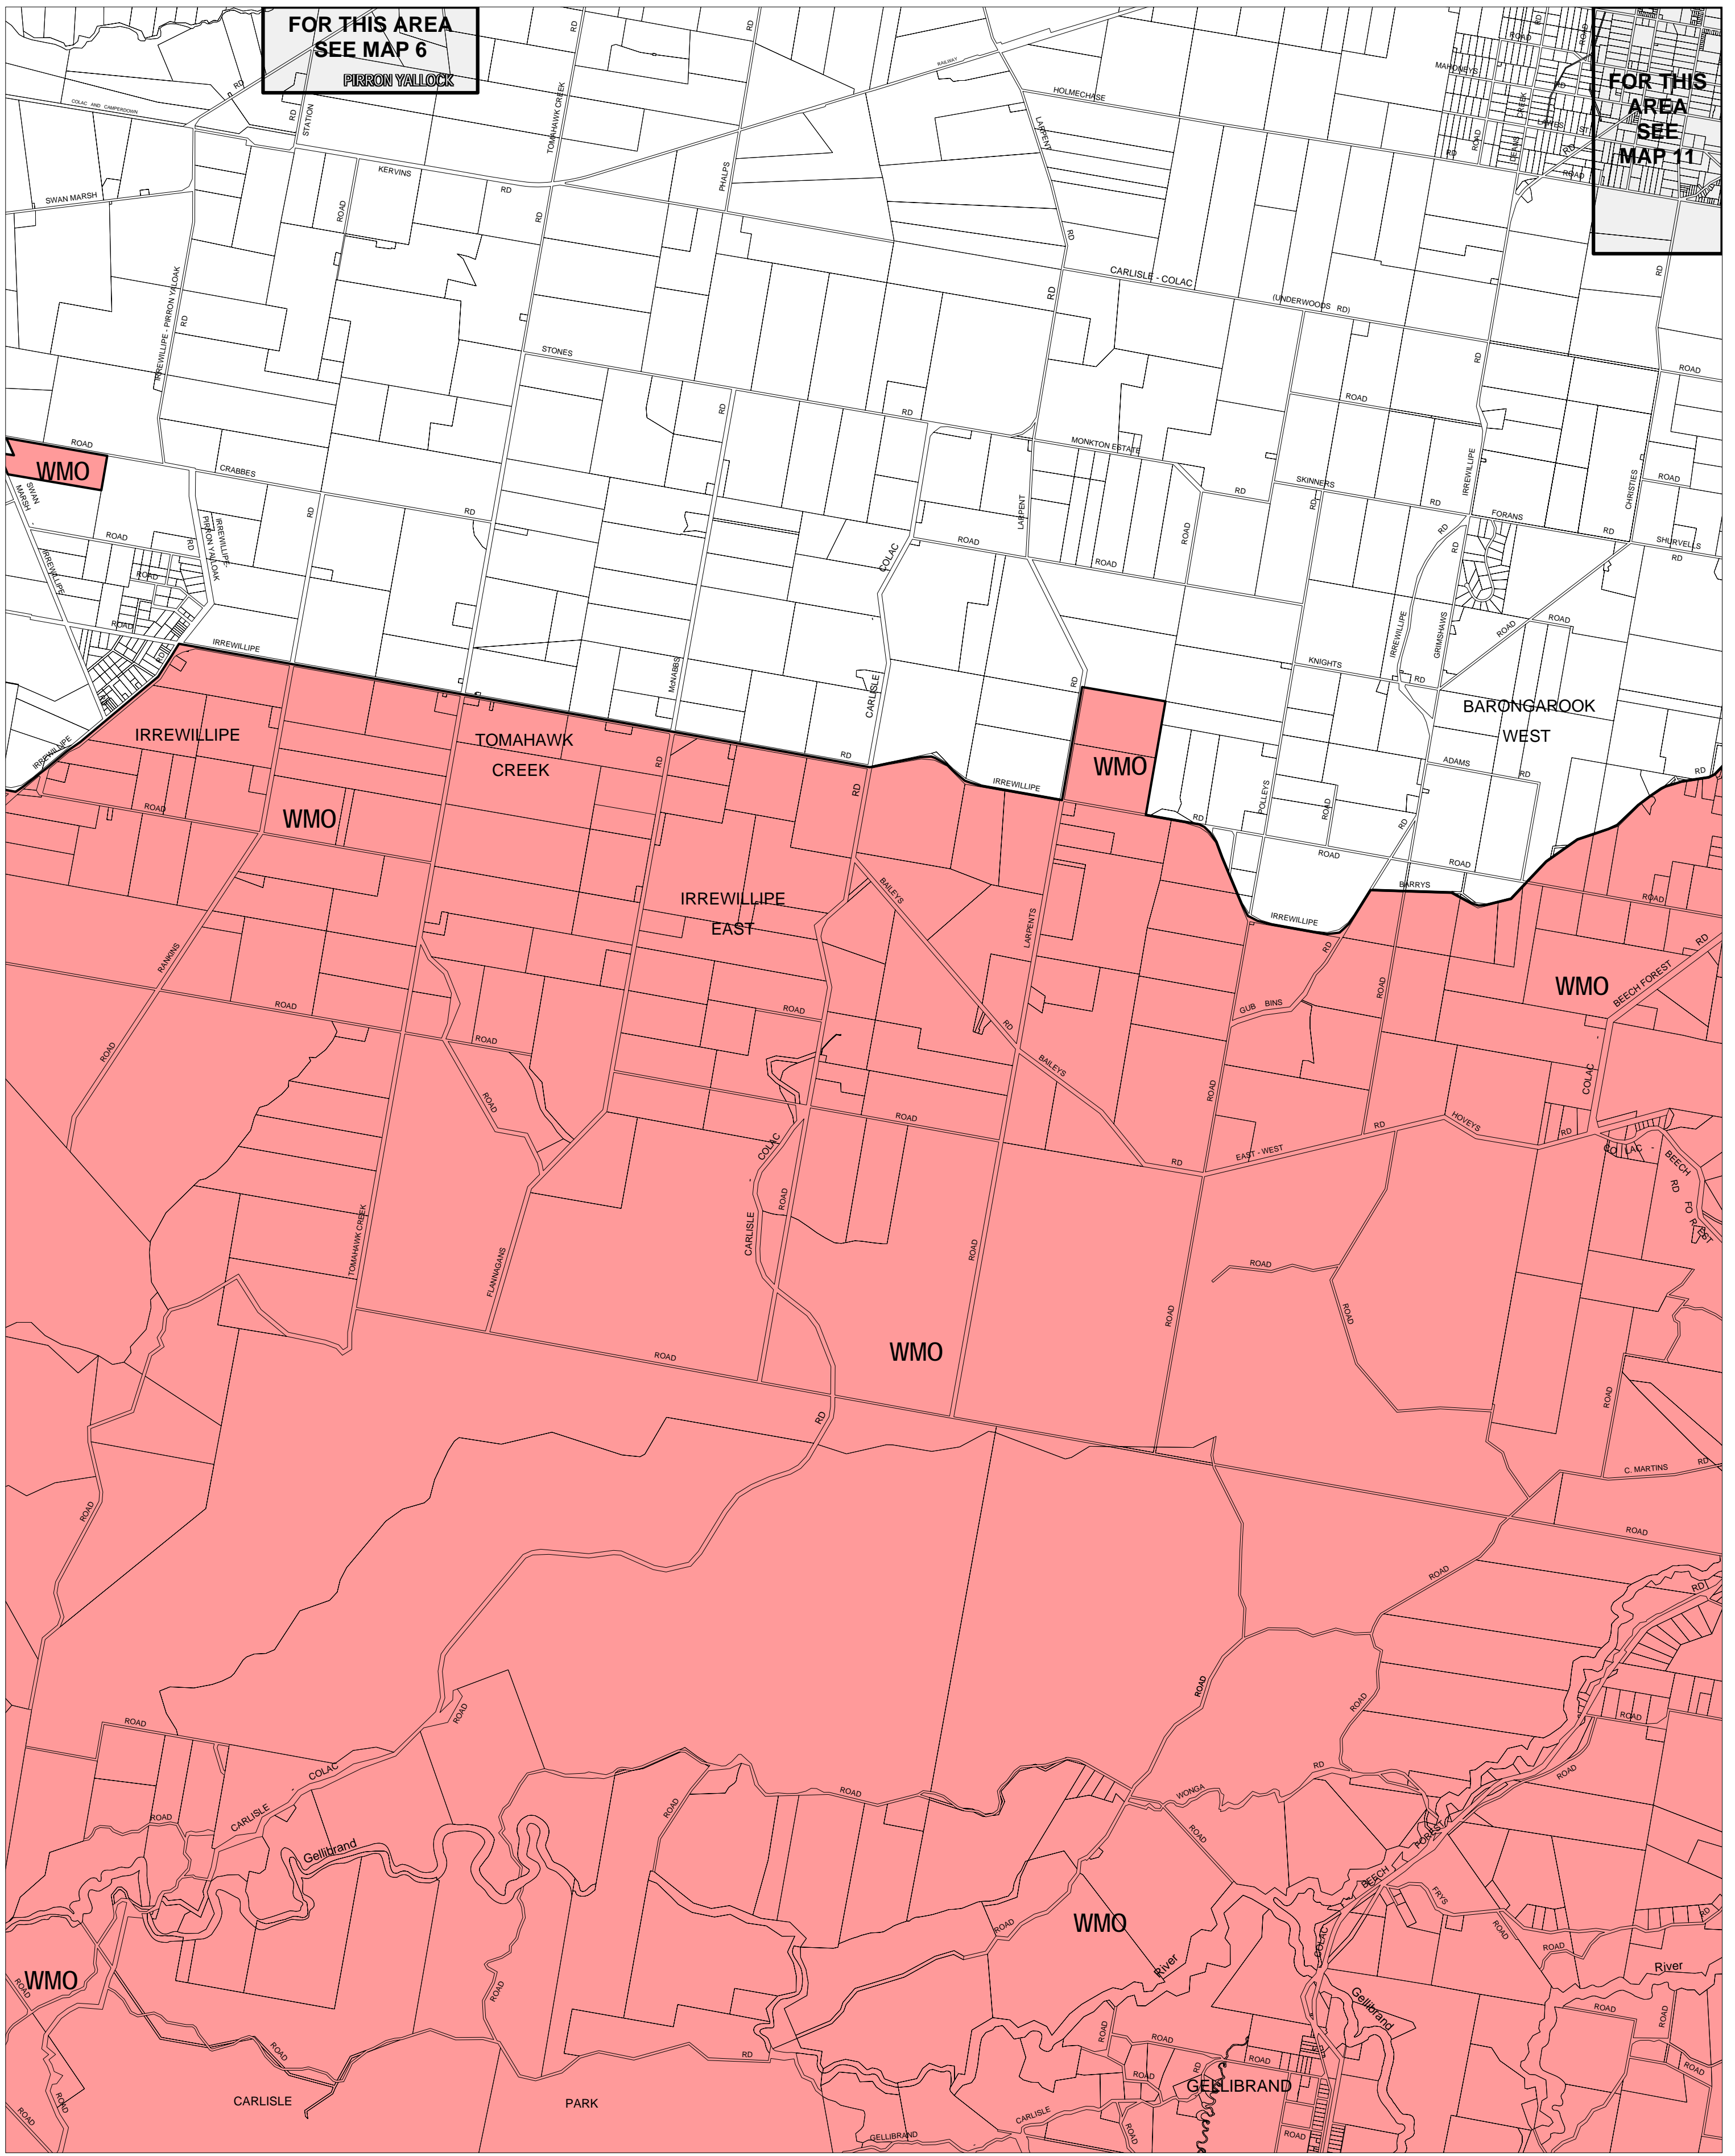

COLAC OTWAY PLANNING SCHEME - LOCAL PROVISION

FOR THIS AREA
SEE MAP 6
PIRRON YALLOCK

FOR THIS AREA
SEE
MAP 11

Overlays

WMO Wildfire Management Overlay

INDEX TO ADJOINING METRIC SERIES MAP

1	2	4
5	9	12
14	15	16
19	20	21
25	26	27

Printed: 27/9/2007

AMENDMENT C28