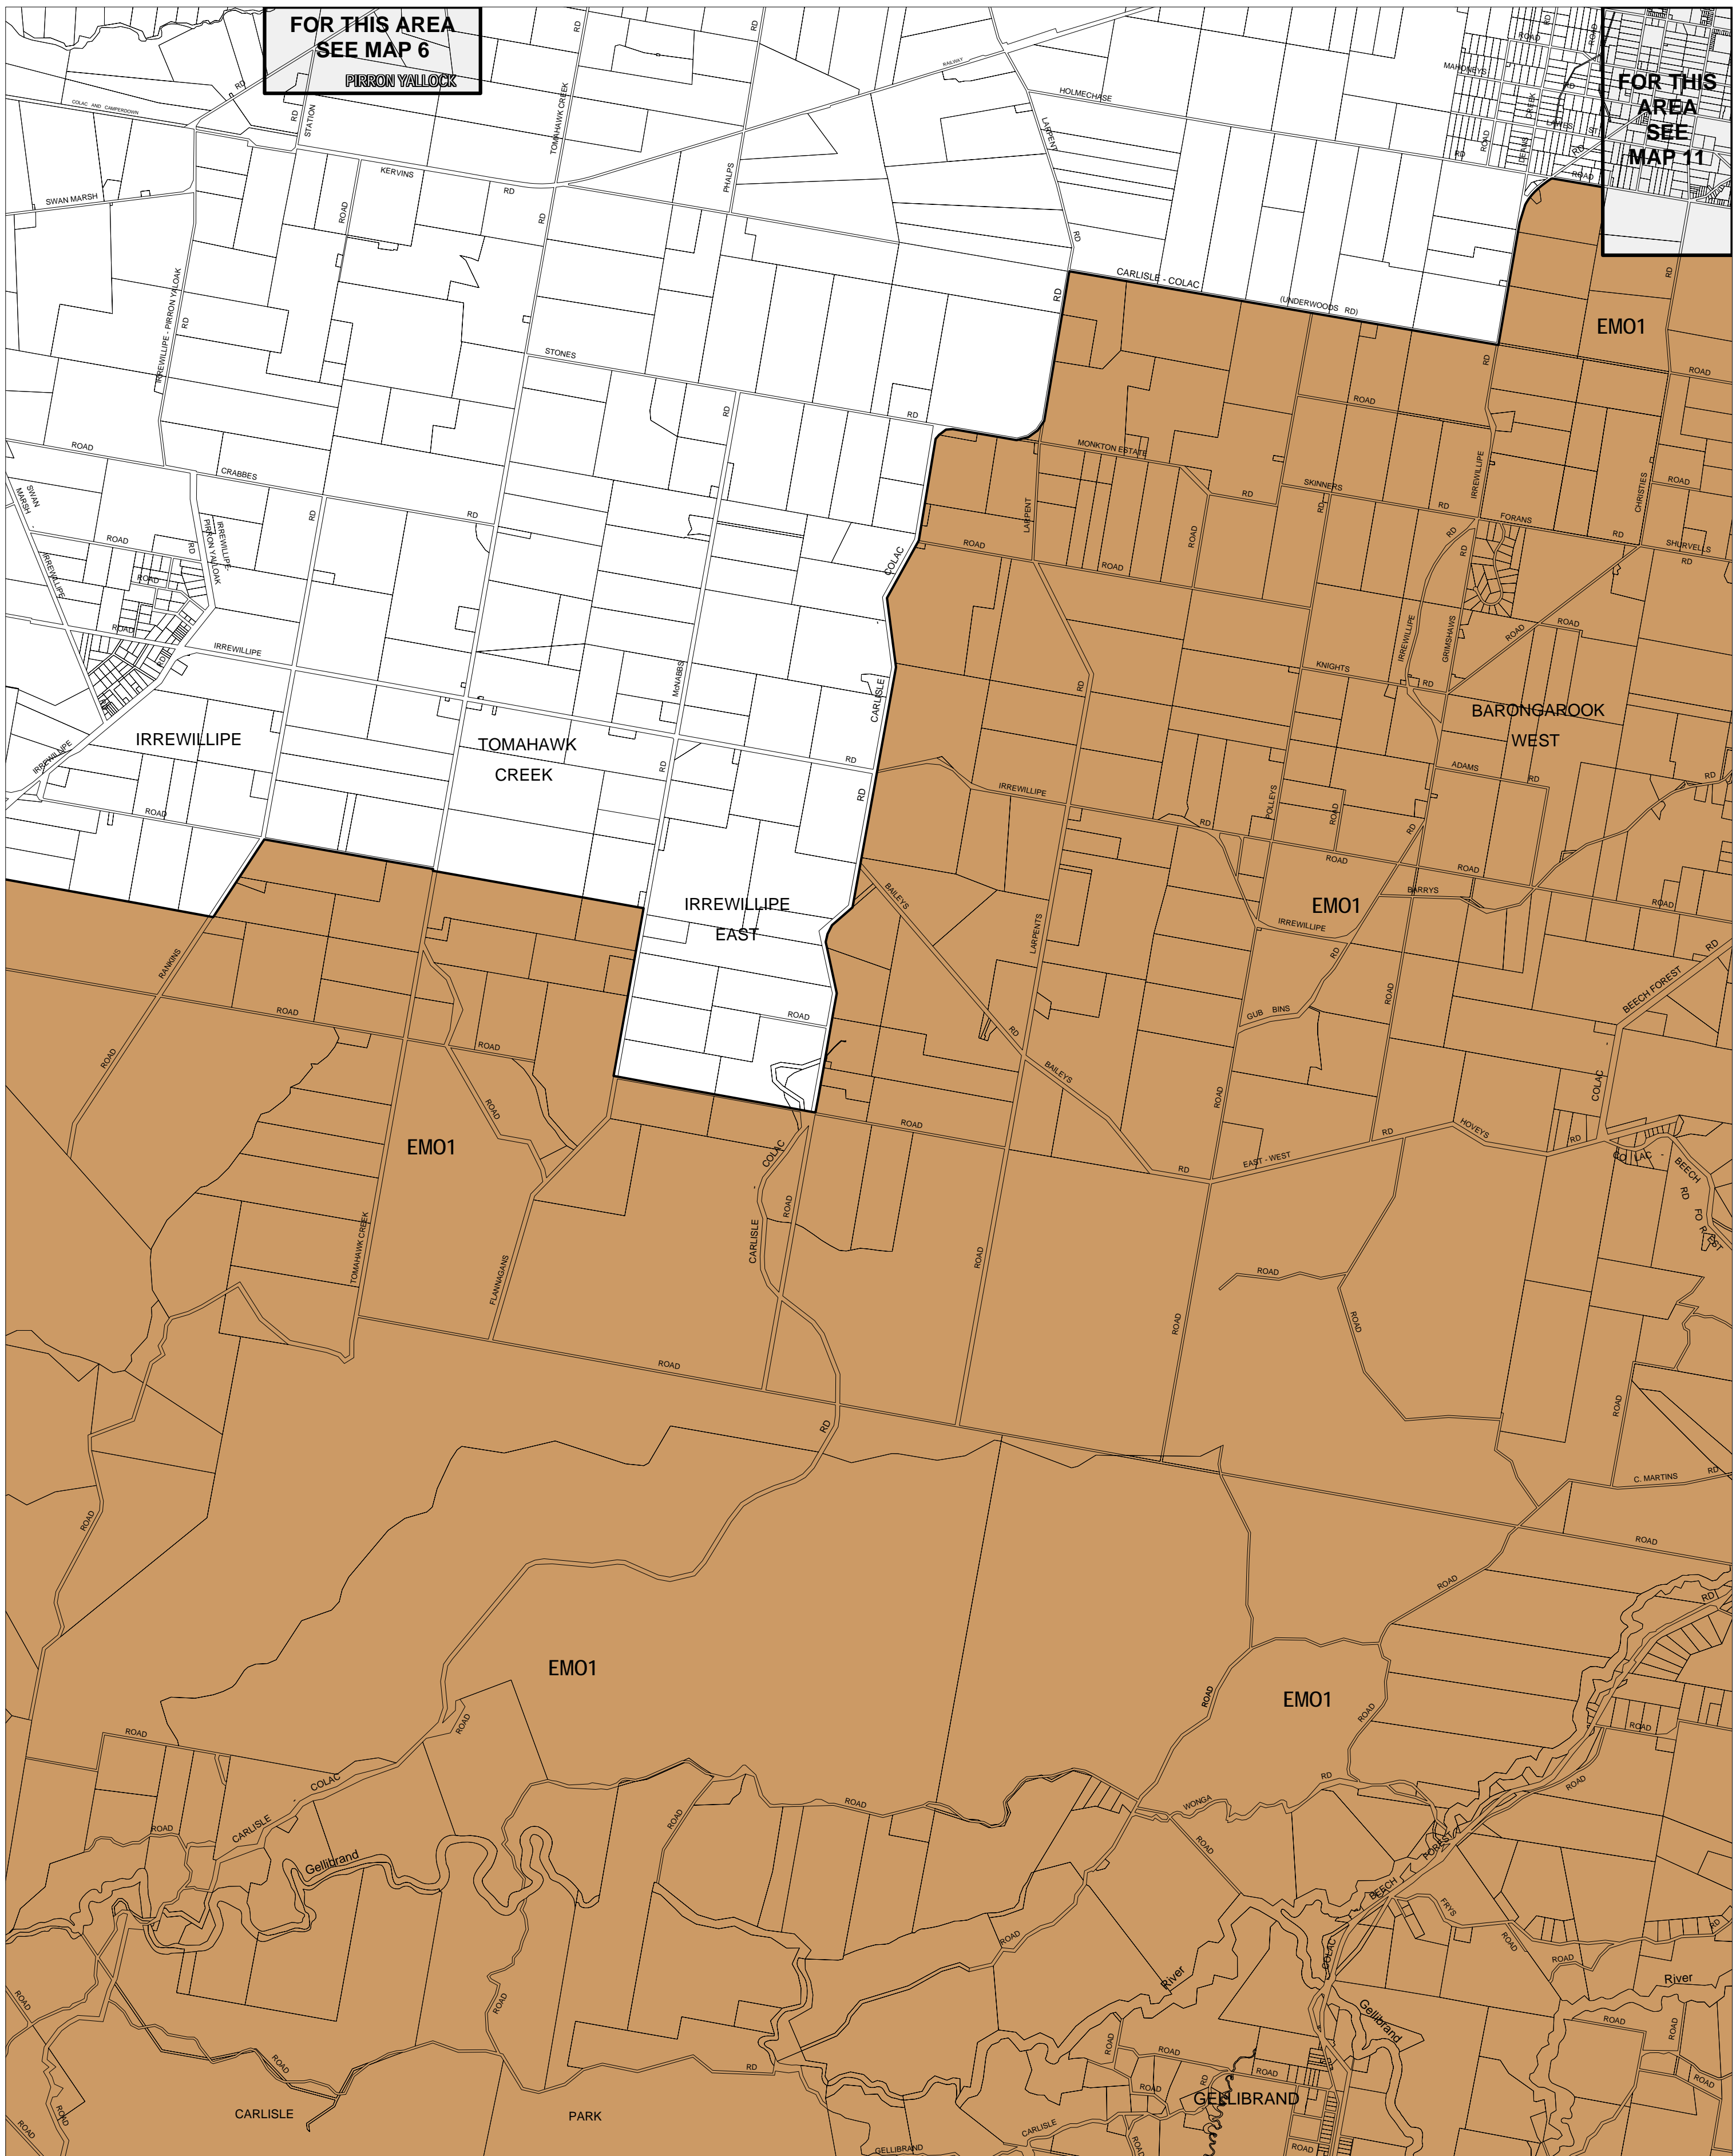

COLAC OTWAY PLANNING SCHEME - LOCAL PROVISION

FOR THIS AREA
SEE MAP 6
PIRRON YALLOCK

FOR THIS AREA
SEE
MAP 11

Overlays

EMO1 Erosion Management Overlay - Schedule 1

INDEX TO ADJOINING METRIC SERIES MAP

1	2	4
5	9	12
14	15	16
19	20	21
25	26	27

Printed: 26/9/2007

AMENDMENT C8