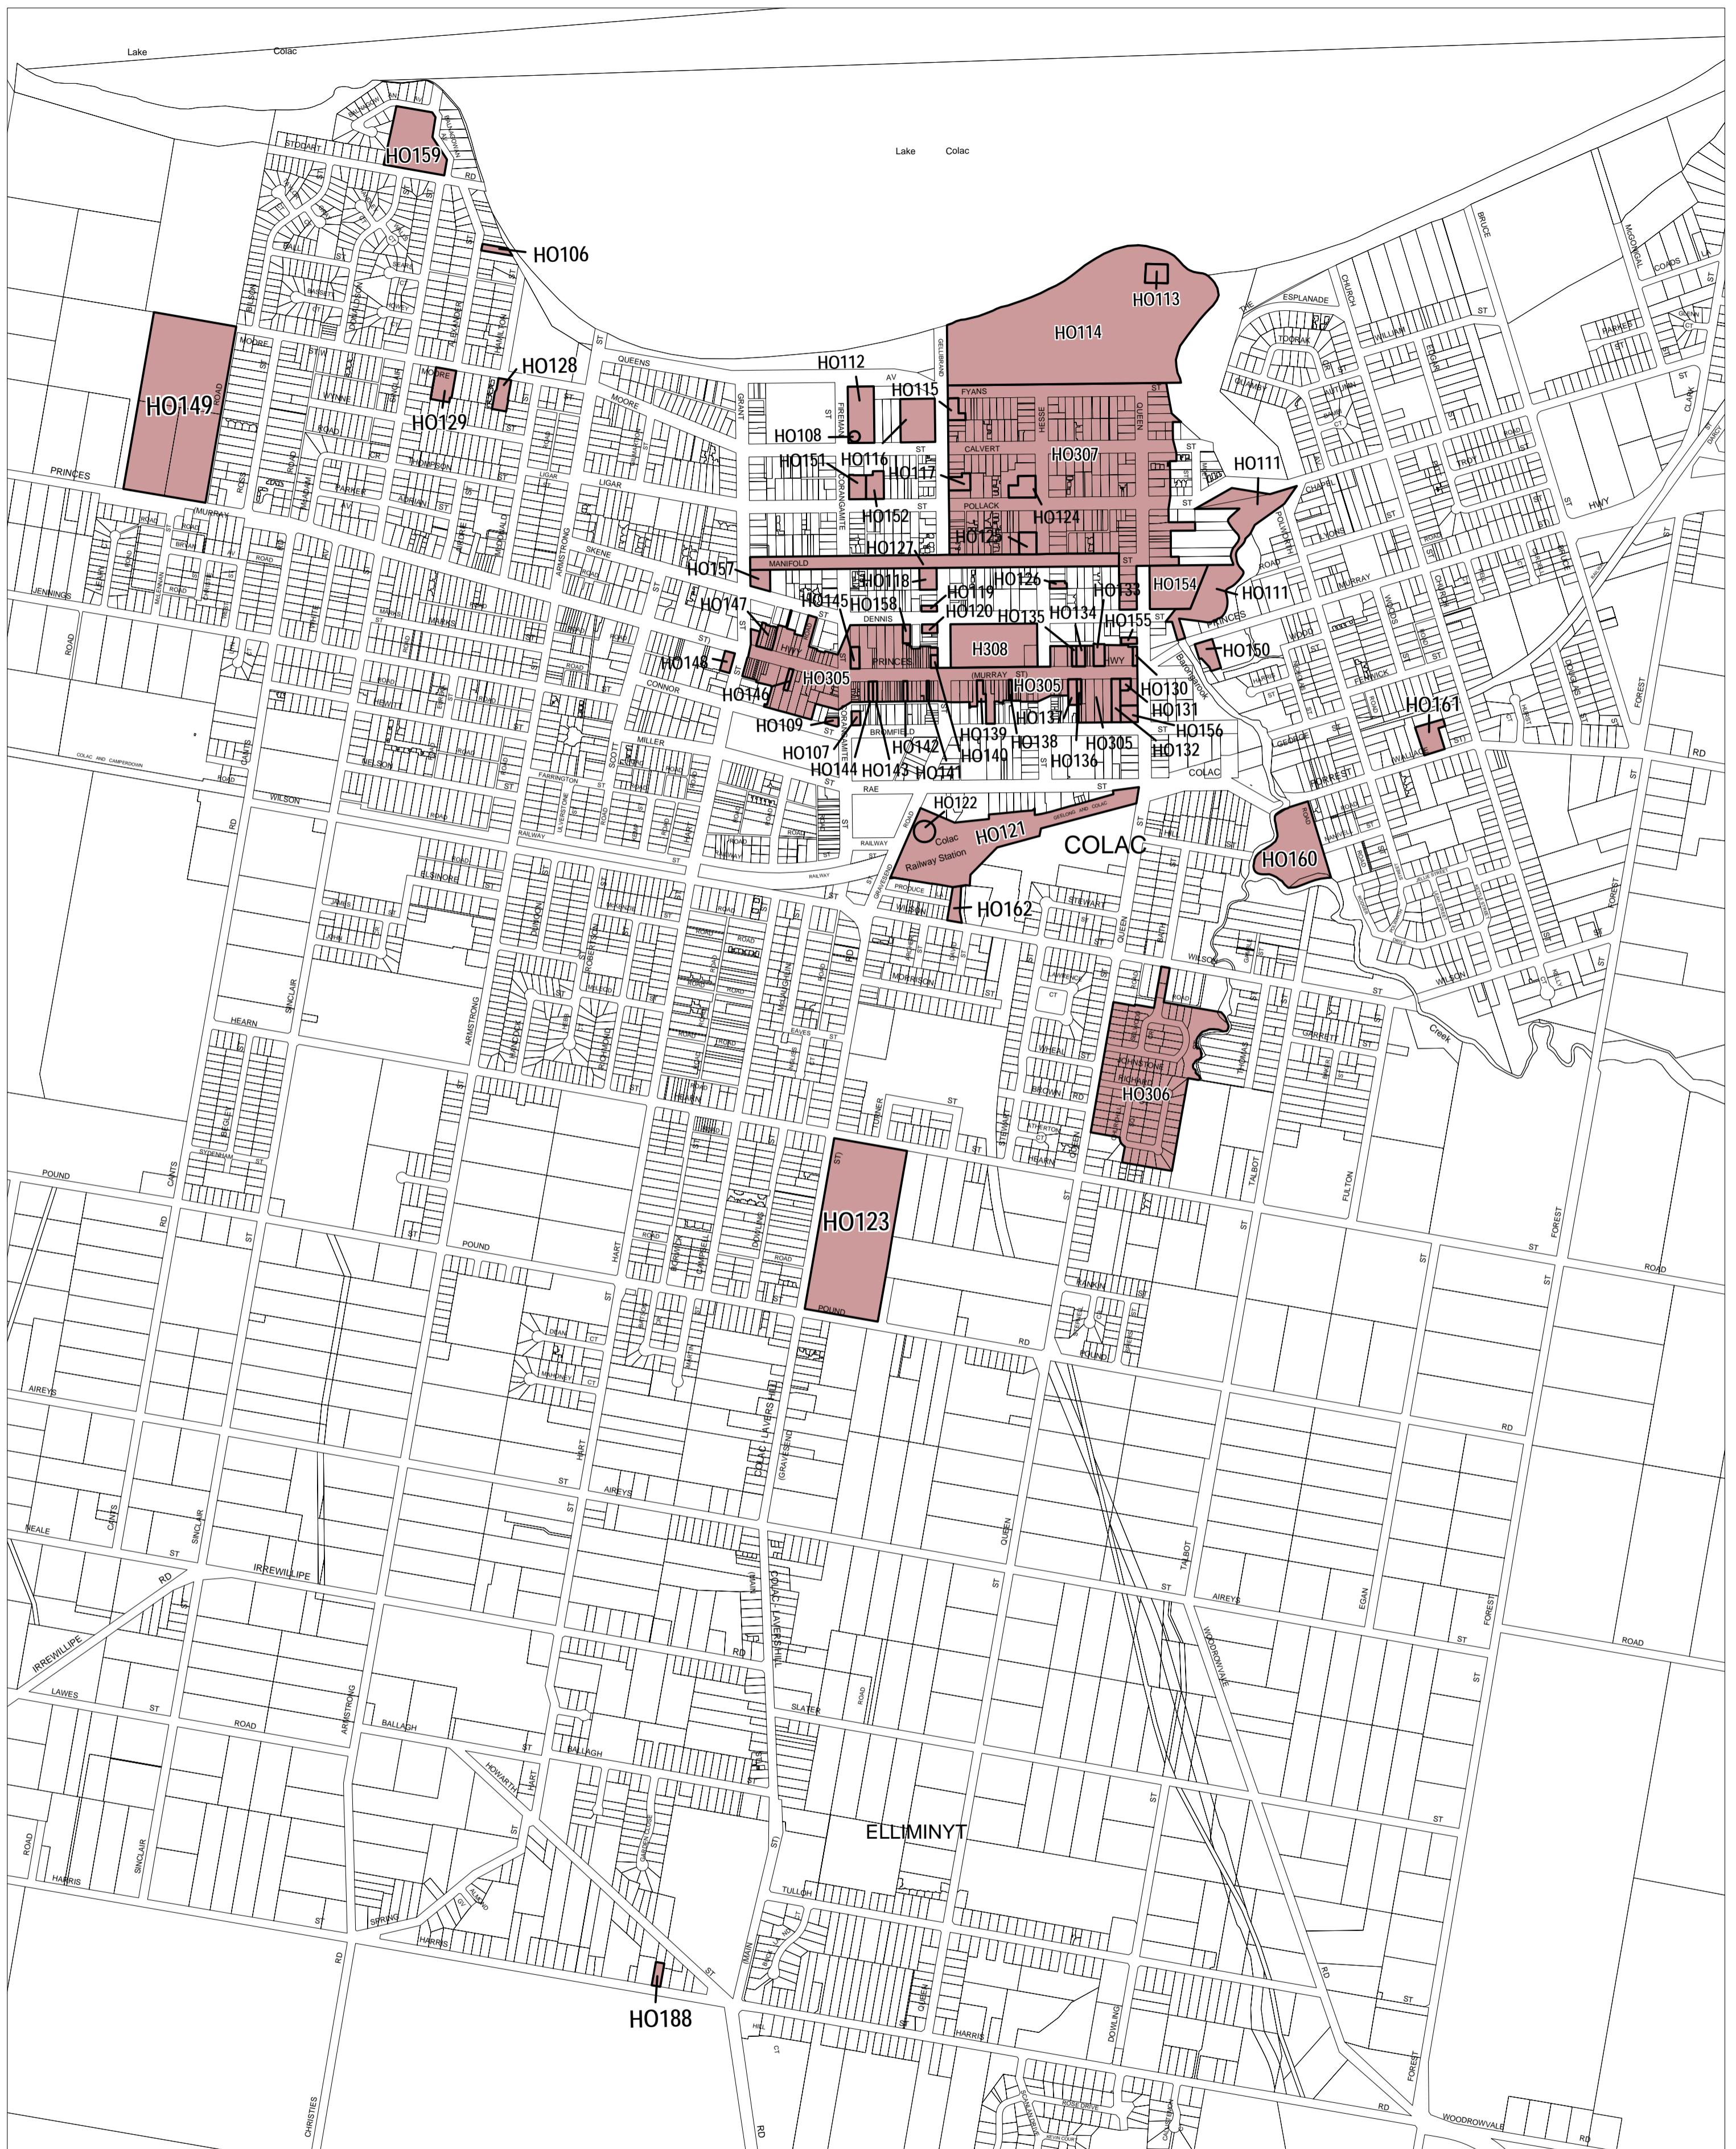

COLAC OTWAY PLANNING SCHEME - LOCAL PROVISION

Overlays

HO Heritage Overlay

200 0 200 400 600 800 1000 m

AUSTRALIAN MAP GRID ZONE 54

INDEX TO ADJOINING METRIC SERIES MAP

1	2	4
5	9	12
14	15	16
19	20	21
25	26	27

Printed: 29/8/2008

AMENDMENT C27 PART 2