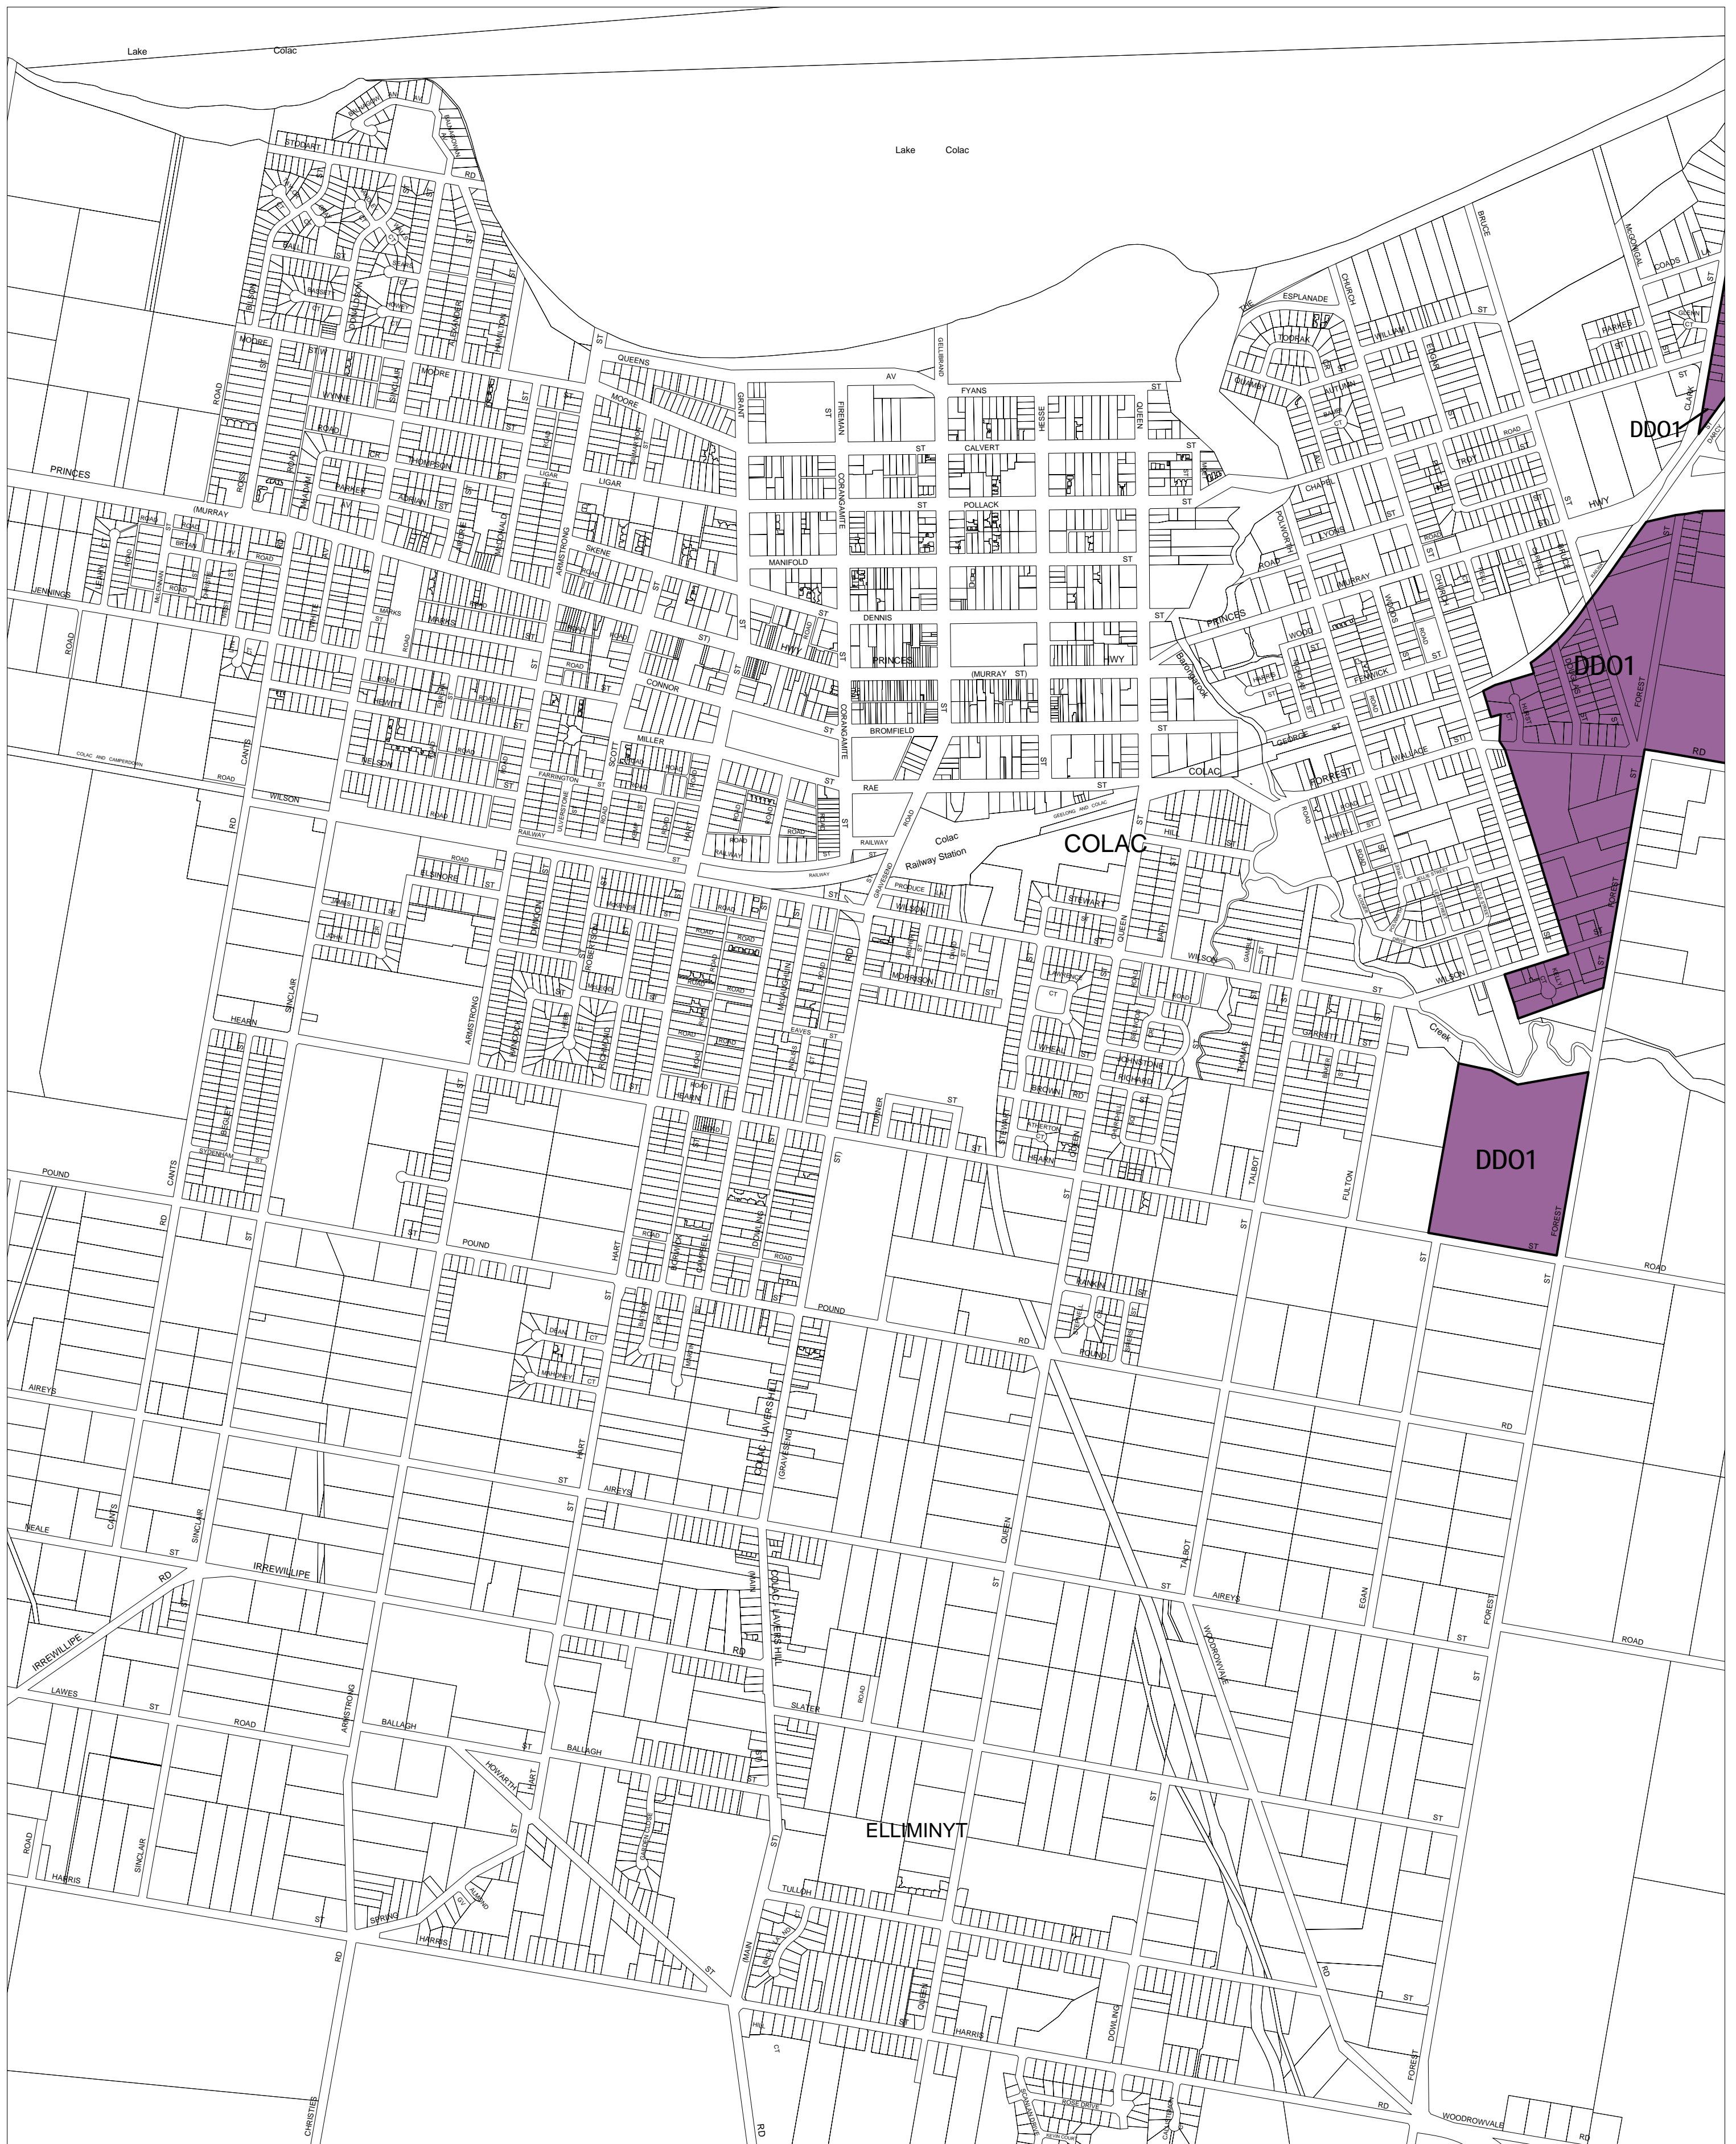

COLAC OTWAY PLANNING SCHEME - LOCAL PROVISION

Overlays

DDO1 Design and Development Overlay - Schedule 1

INDEX TO ADJOINING METRIC SERIES MAP

1	2	4
5	9	12
14	15	16
19	20	21
25	26	27

Printed: 25/9/2007