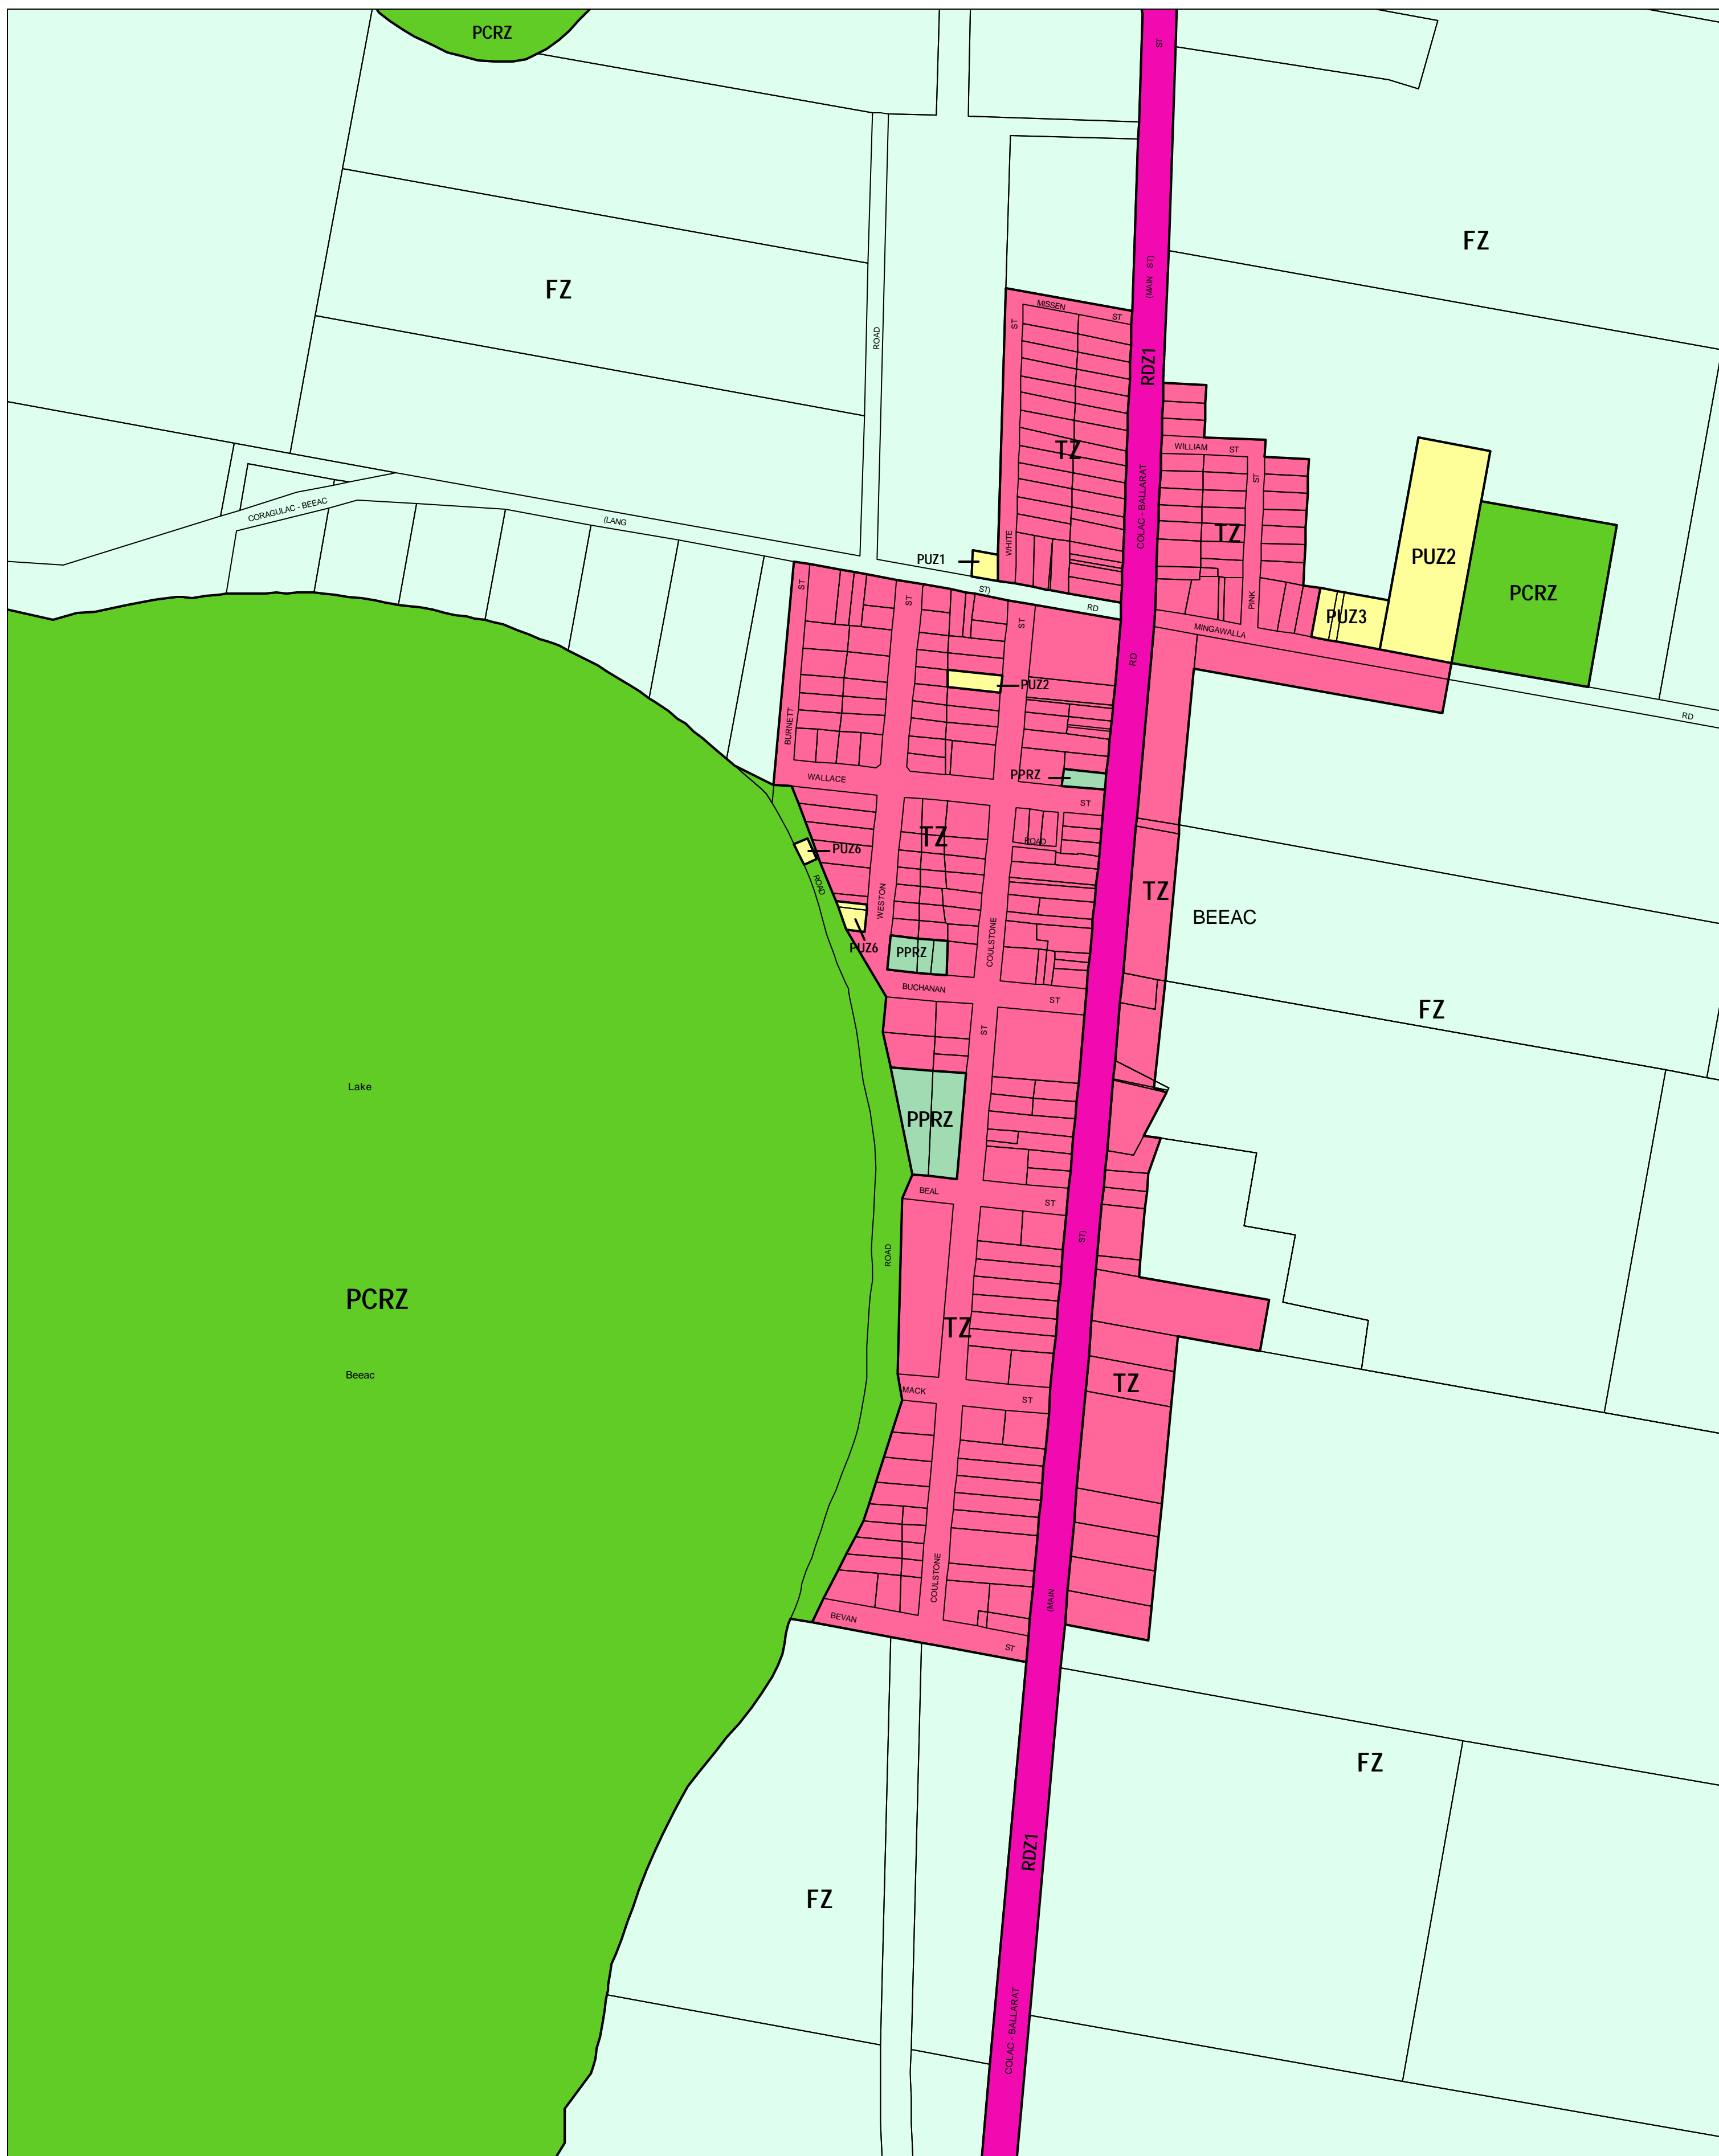

COLAC OTWAY PLANNING SCHEME - LOCAL PROVISION

Public Land		Rural	
	Public Conservation And Resource Zone		Farming Zone
	Public Park And Recreation Zone		
	Public Use Zone Education		
	Public Use Zone Health And Community		
	Public Use Zone Local Government		
	Public Use Zone Service And Utility		
	Road Zone Category 1		
Residential			
	Township Zone		

AUSTRALIAN MAP GRID ZONE 54

INDEX TO ADJOINING METRIC SERIES MAP

	1	2	4
	5	8	9
14	6	7	8
	15	16	18
19	20	21	22
25	26	27	

Printed: 30/10/2006

AMENDMENT C46