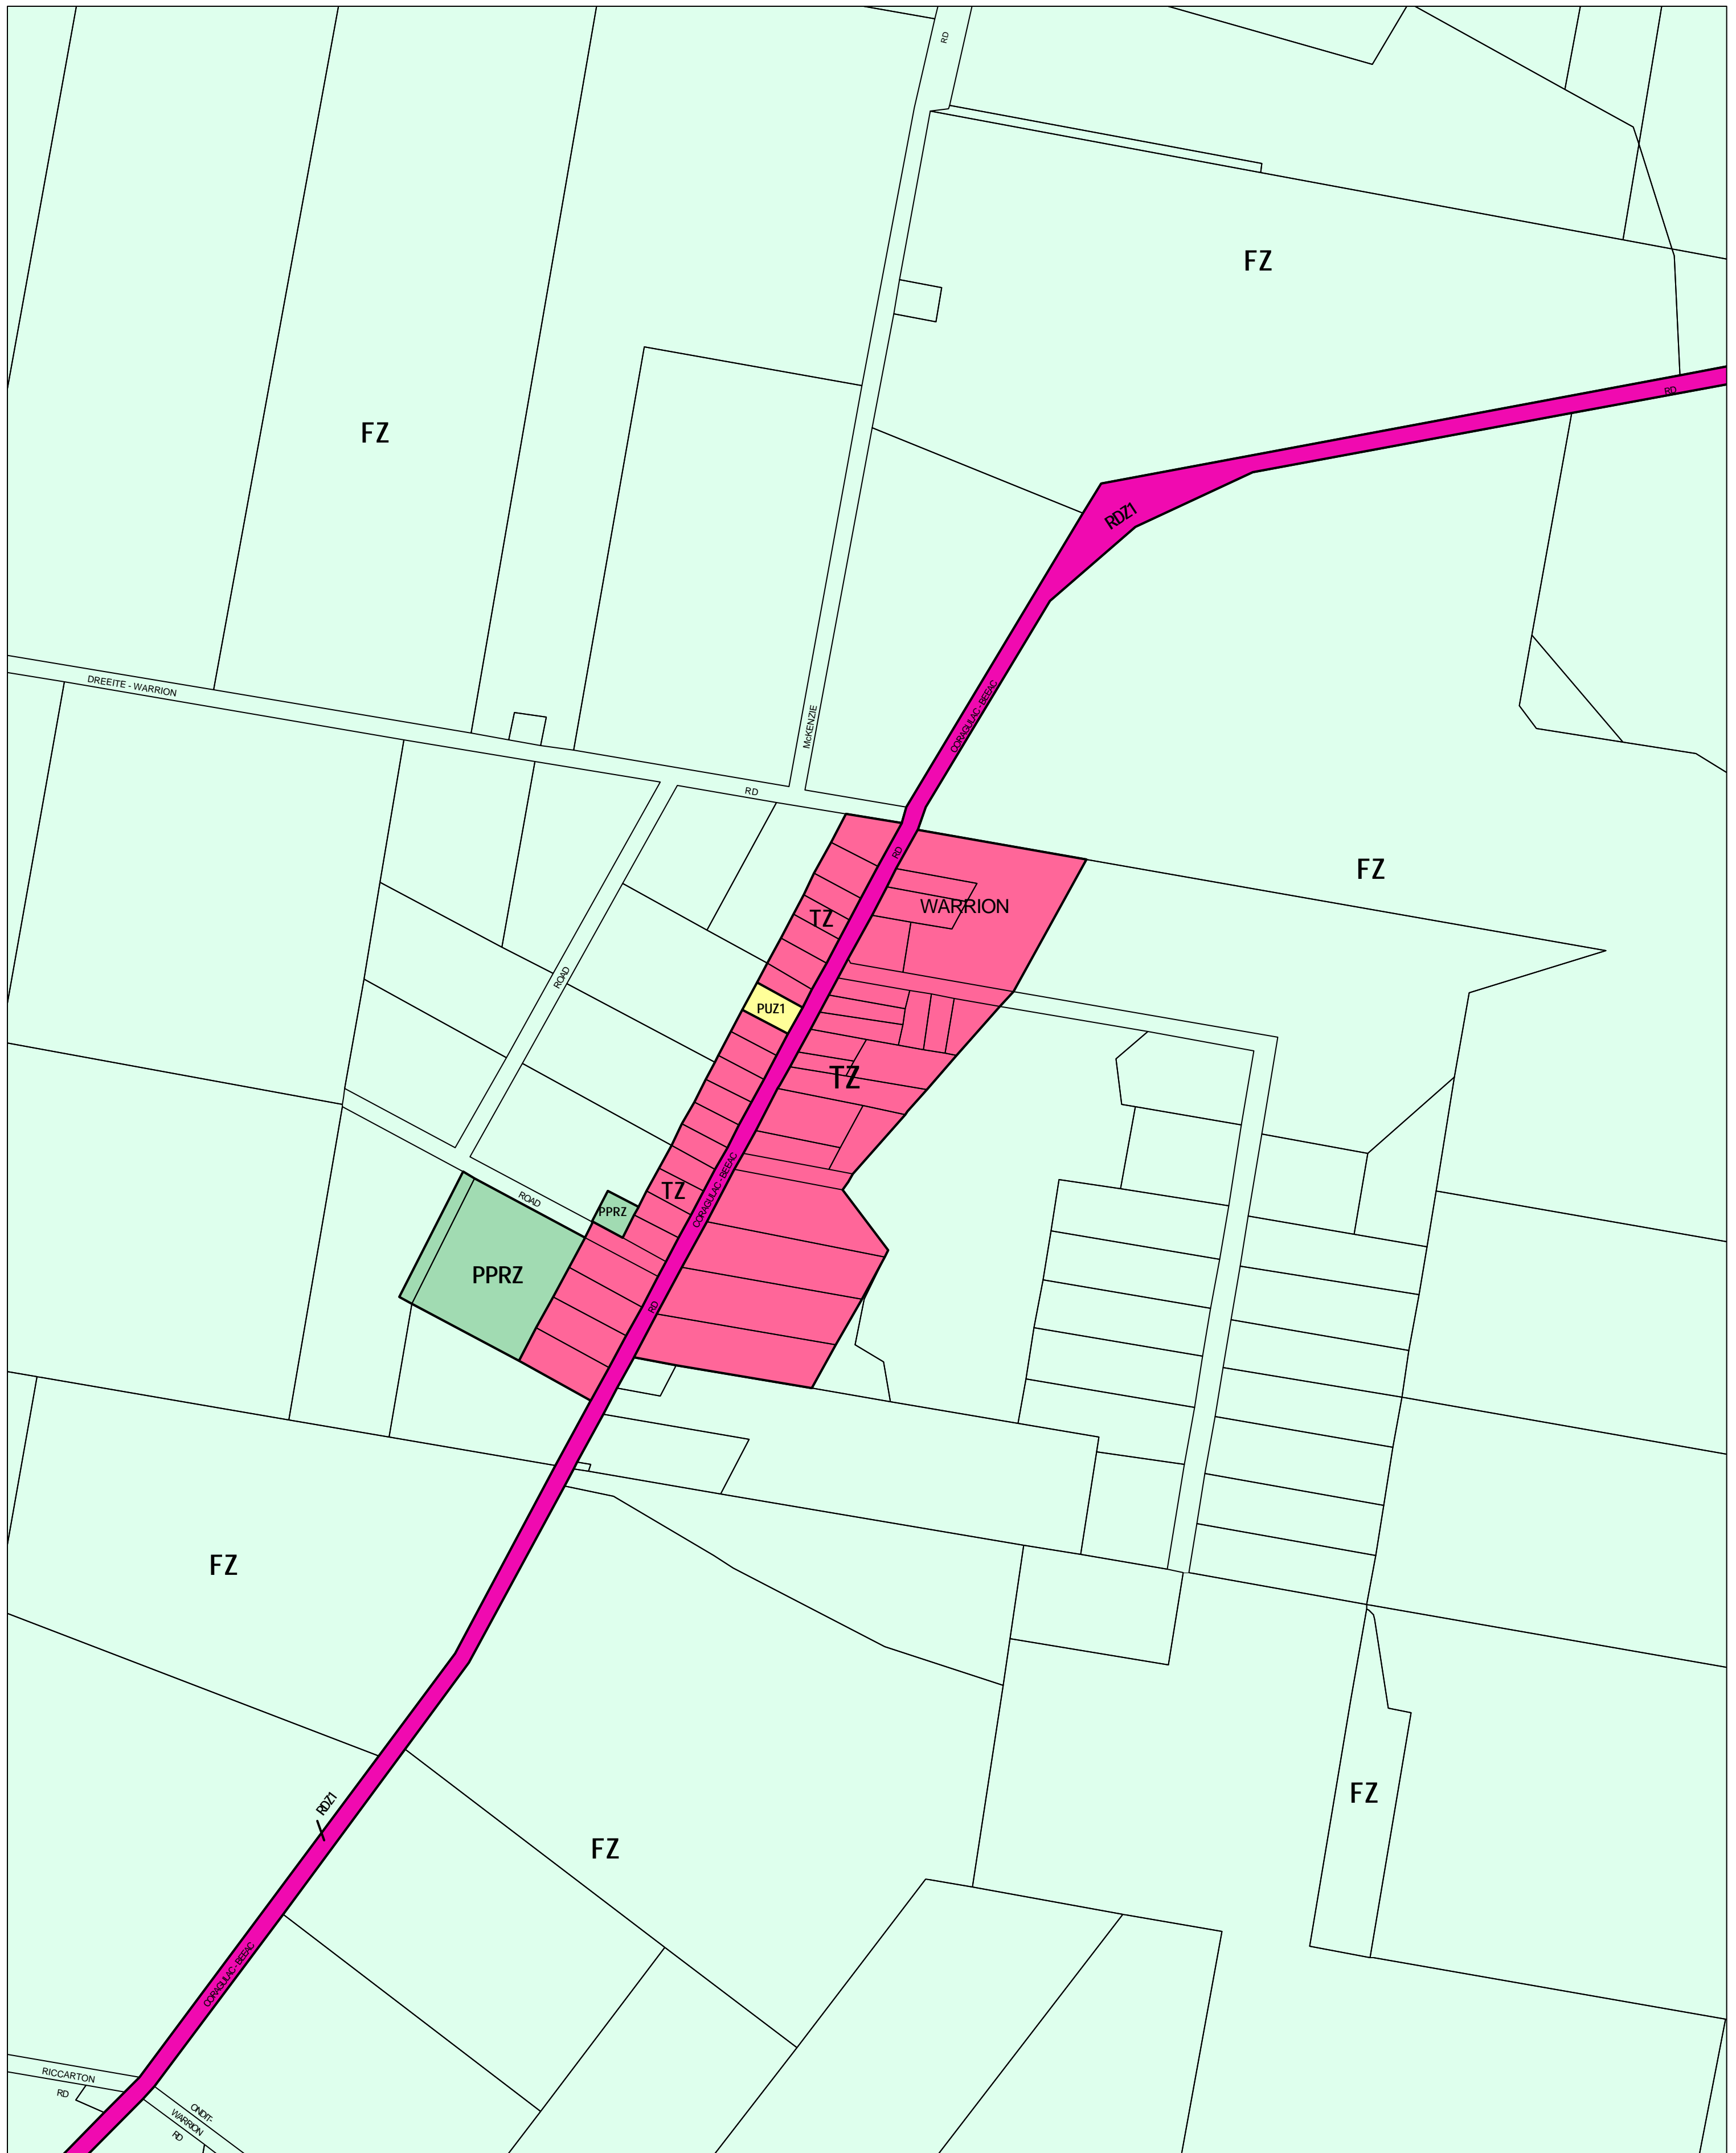

COLAC OTWAY PLANNING SCHEME - LOCAL PROVISION

Public Land	
PPRZ	Public Park And Recreation Zone
PUZ1	Public Use Zone Service And
RDZ1	Road Zone Category 1
Residential	
TZ	Township Zone
Rural	
FZ	Farming Zone

AUSTRALIAN MAP GRID ZONE 54

INDEX TO ADJOINING METRIC SERIES MAP

1	2	4
5	9	
14	15	16
19	20	21
25	26	27

Printed: 30/10/2006

AMENDMENT C46

ZONES

MAP No 8