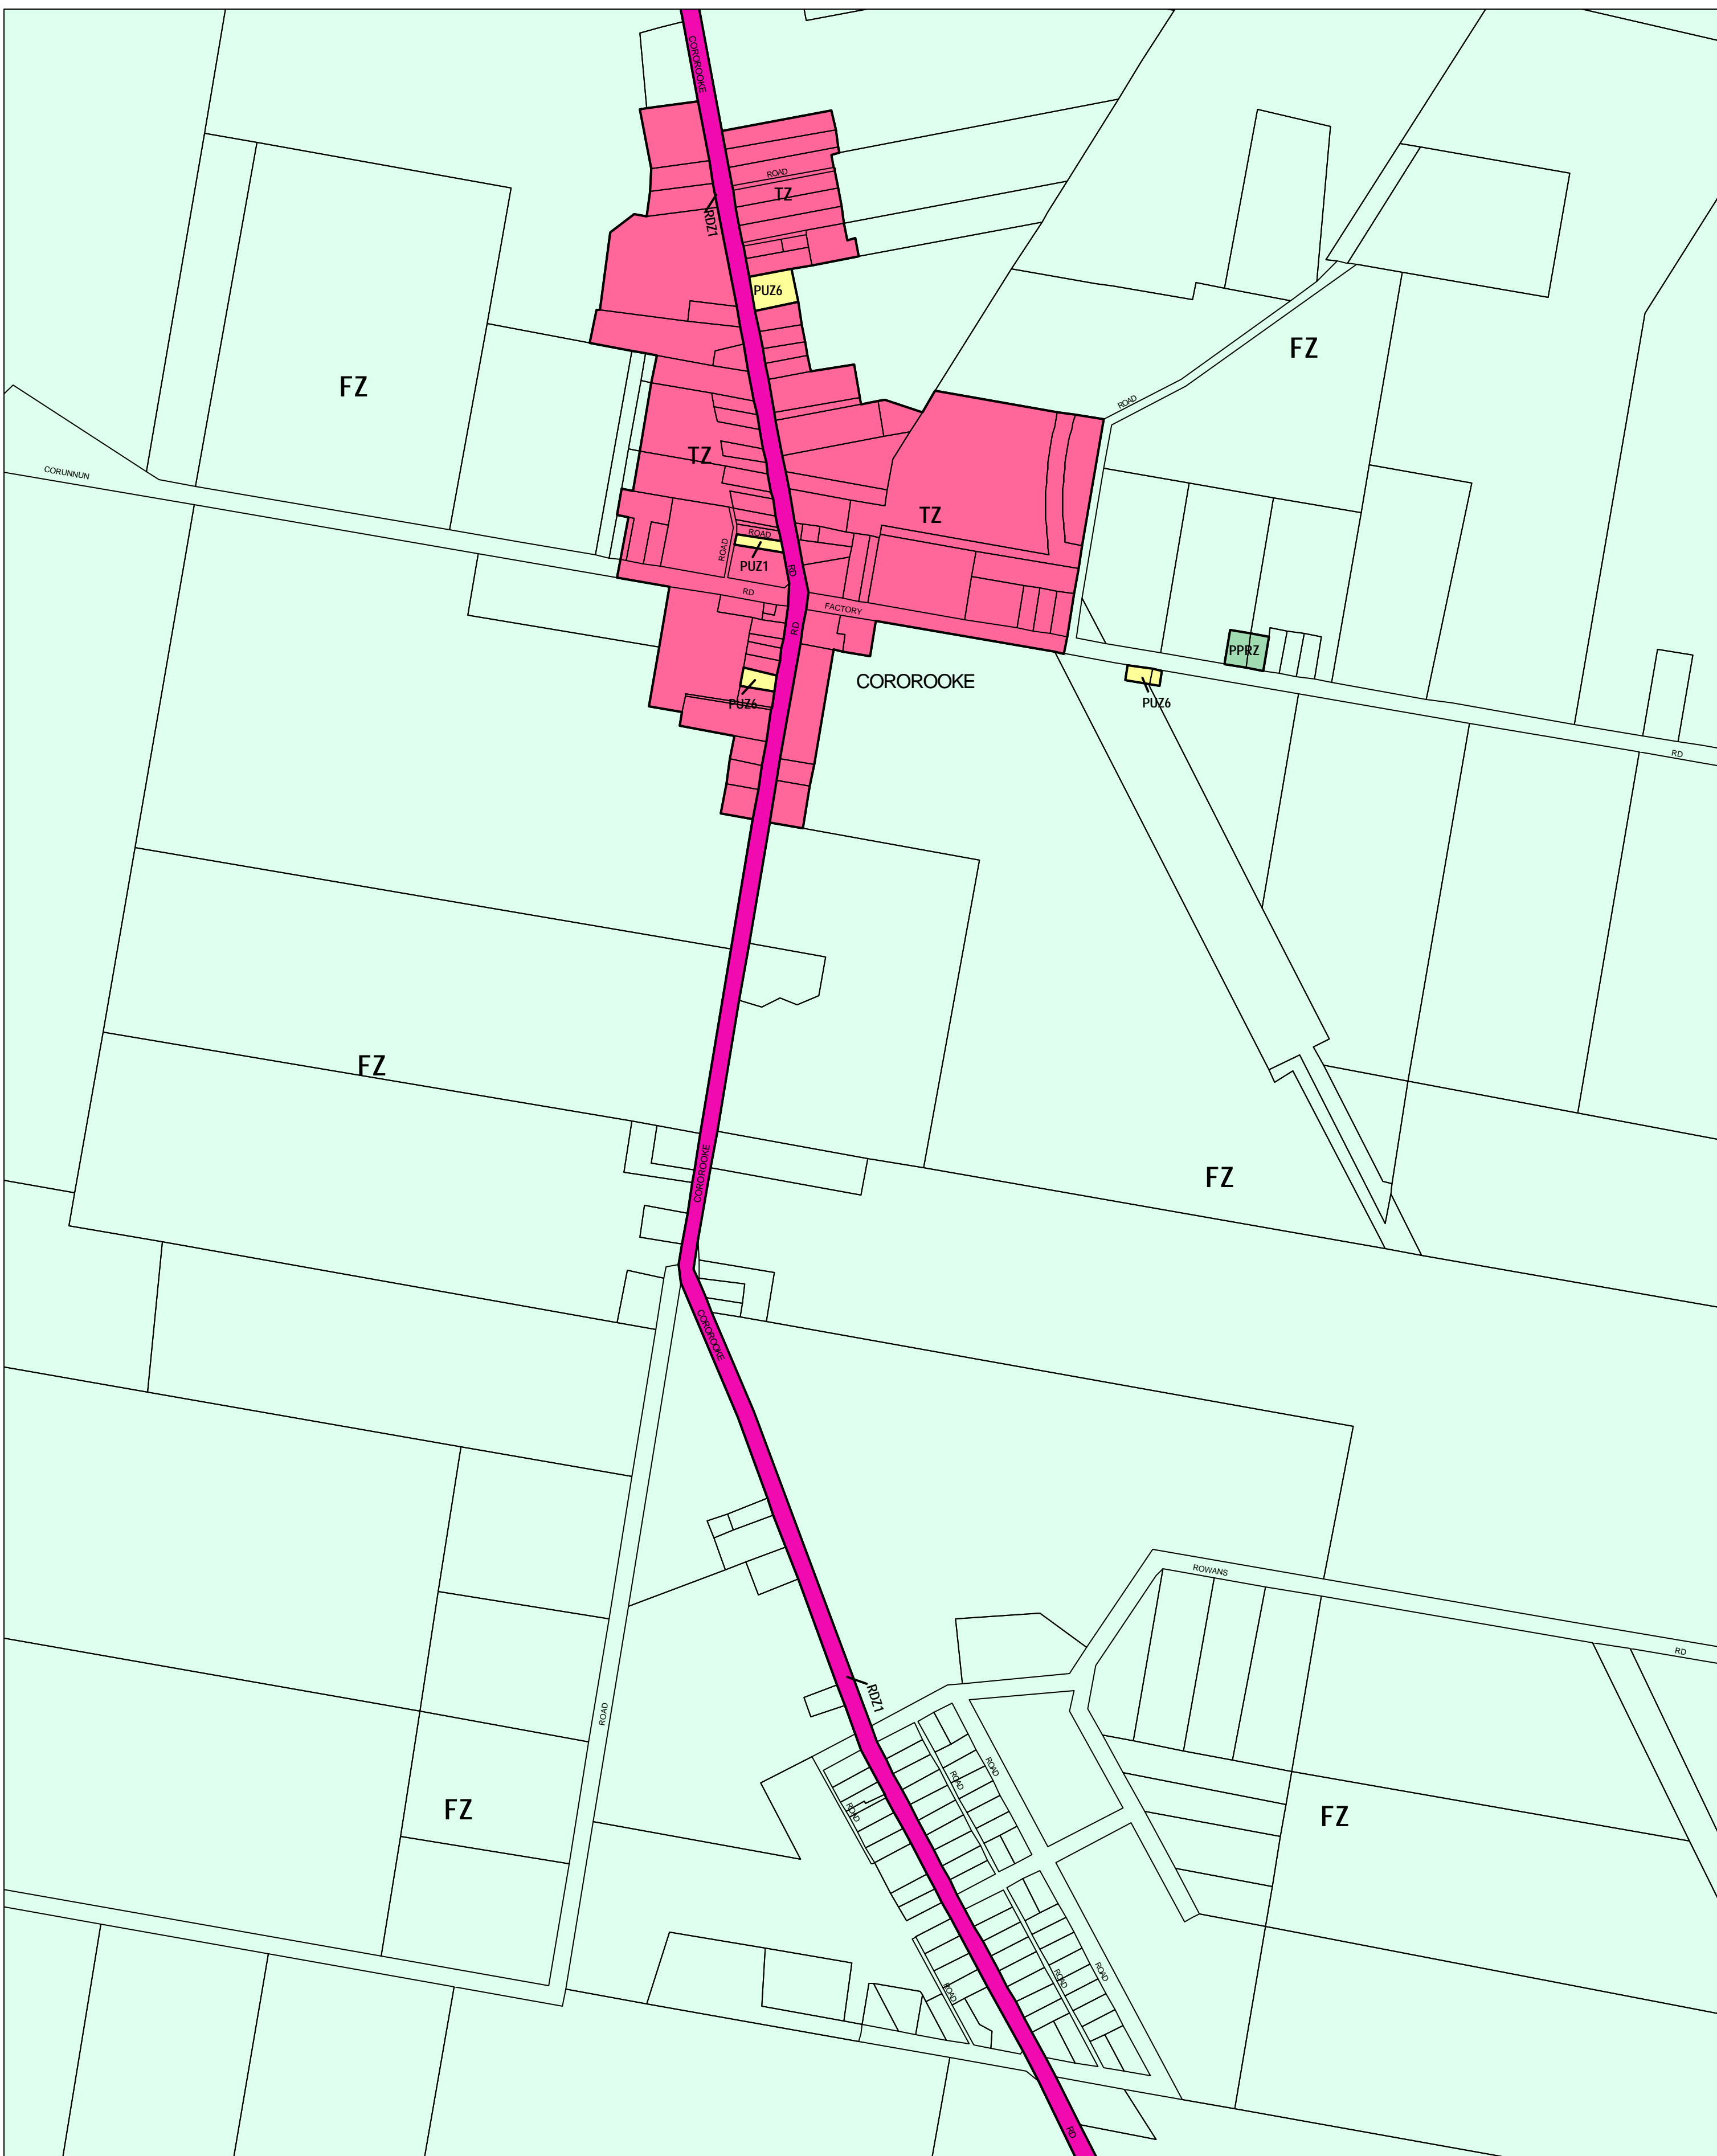

COLAC OTWAY PLANNING SCHEME - LOCAL PROVISION

Public Land	
	Public Park And Recreation Zone
	Public Use Zone Local Government
	Public Use Zone Service And
	Road Zone Category 1
	Township Zone
	Farming Zone

AUSTRALIAN MAP GRID ZONE 54

INDEX TO ADJOINING METRIC SERIES MAP

1	2	4
5	9	
14	15	16
19	20	21
25	26	27

Printed: 30/10/2006

AMENDMENT C46