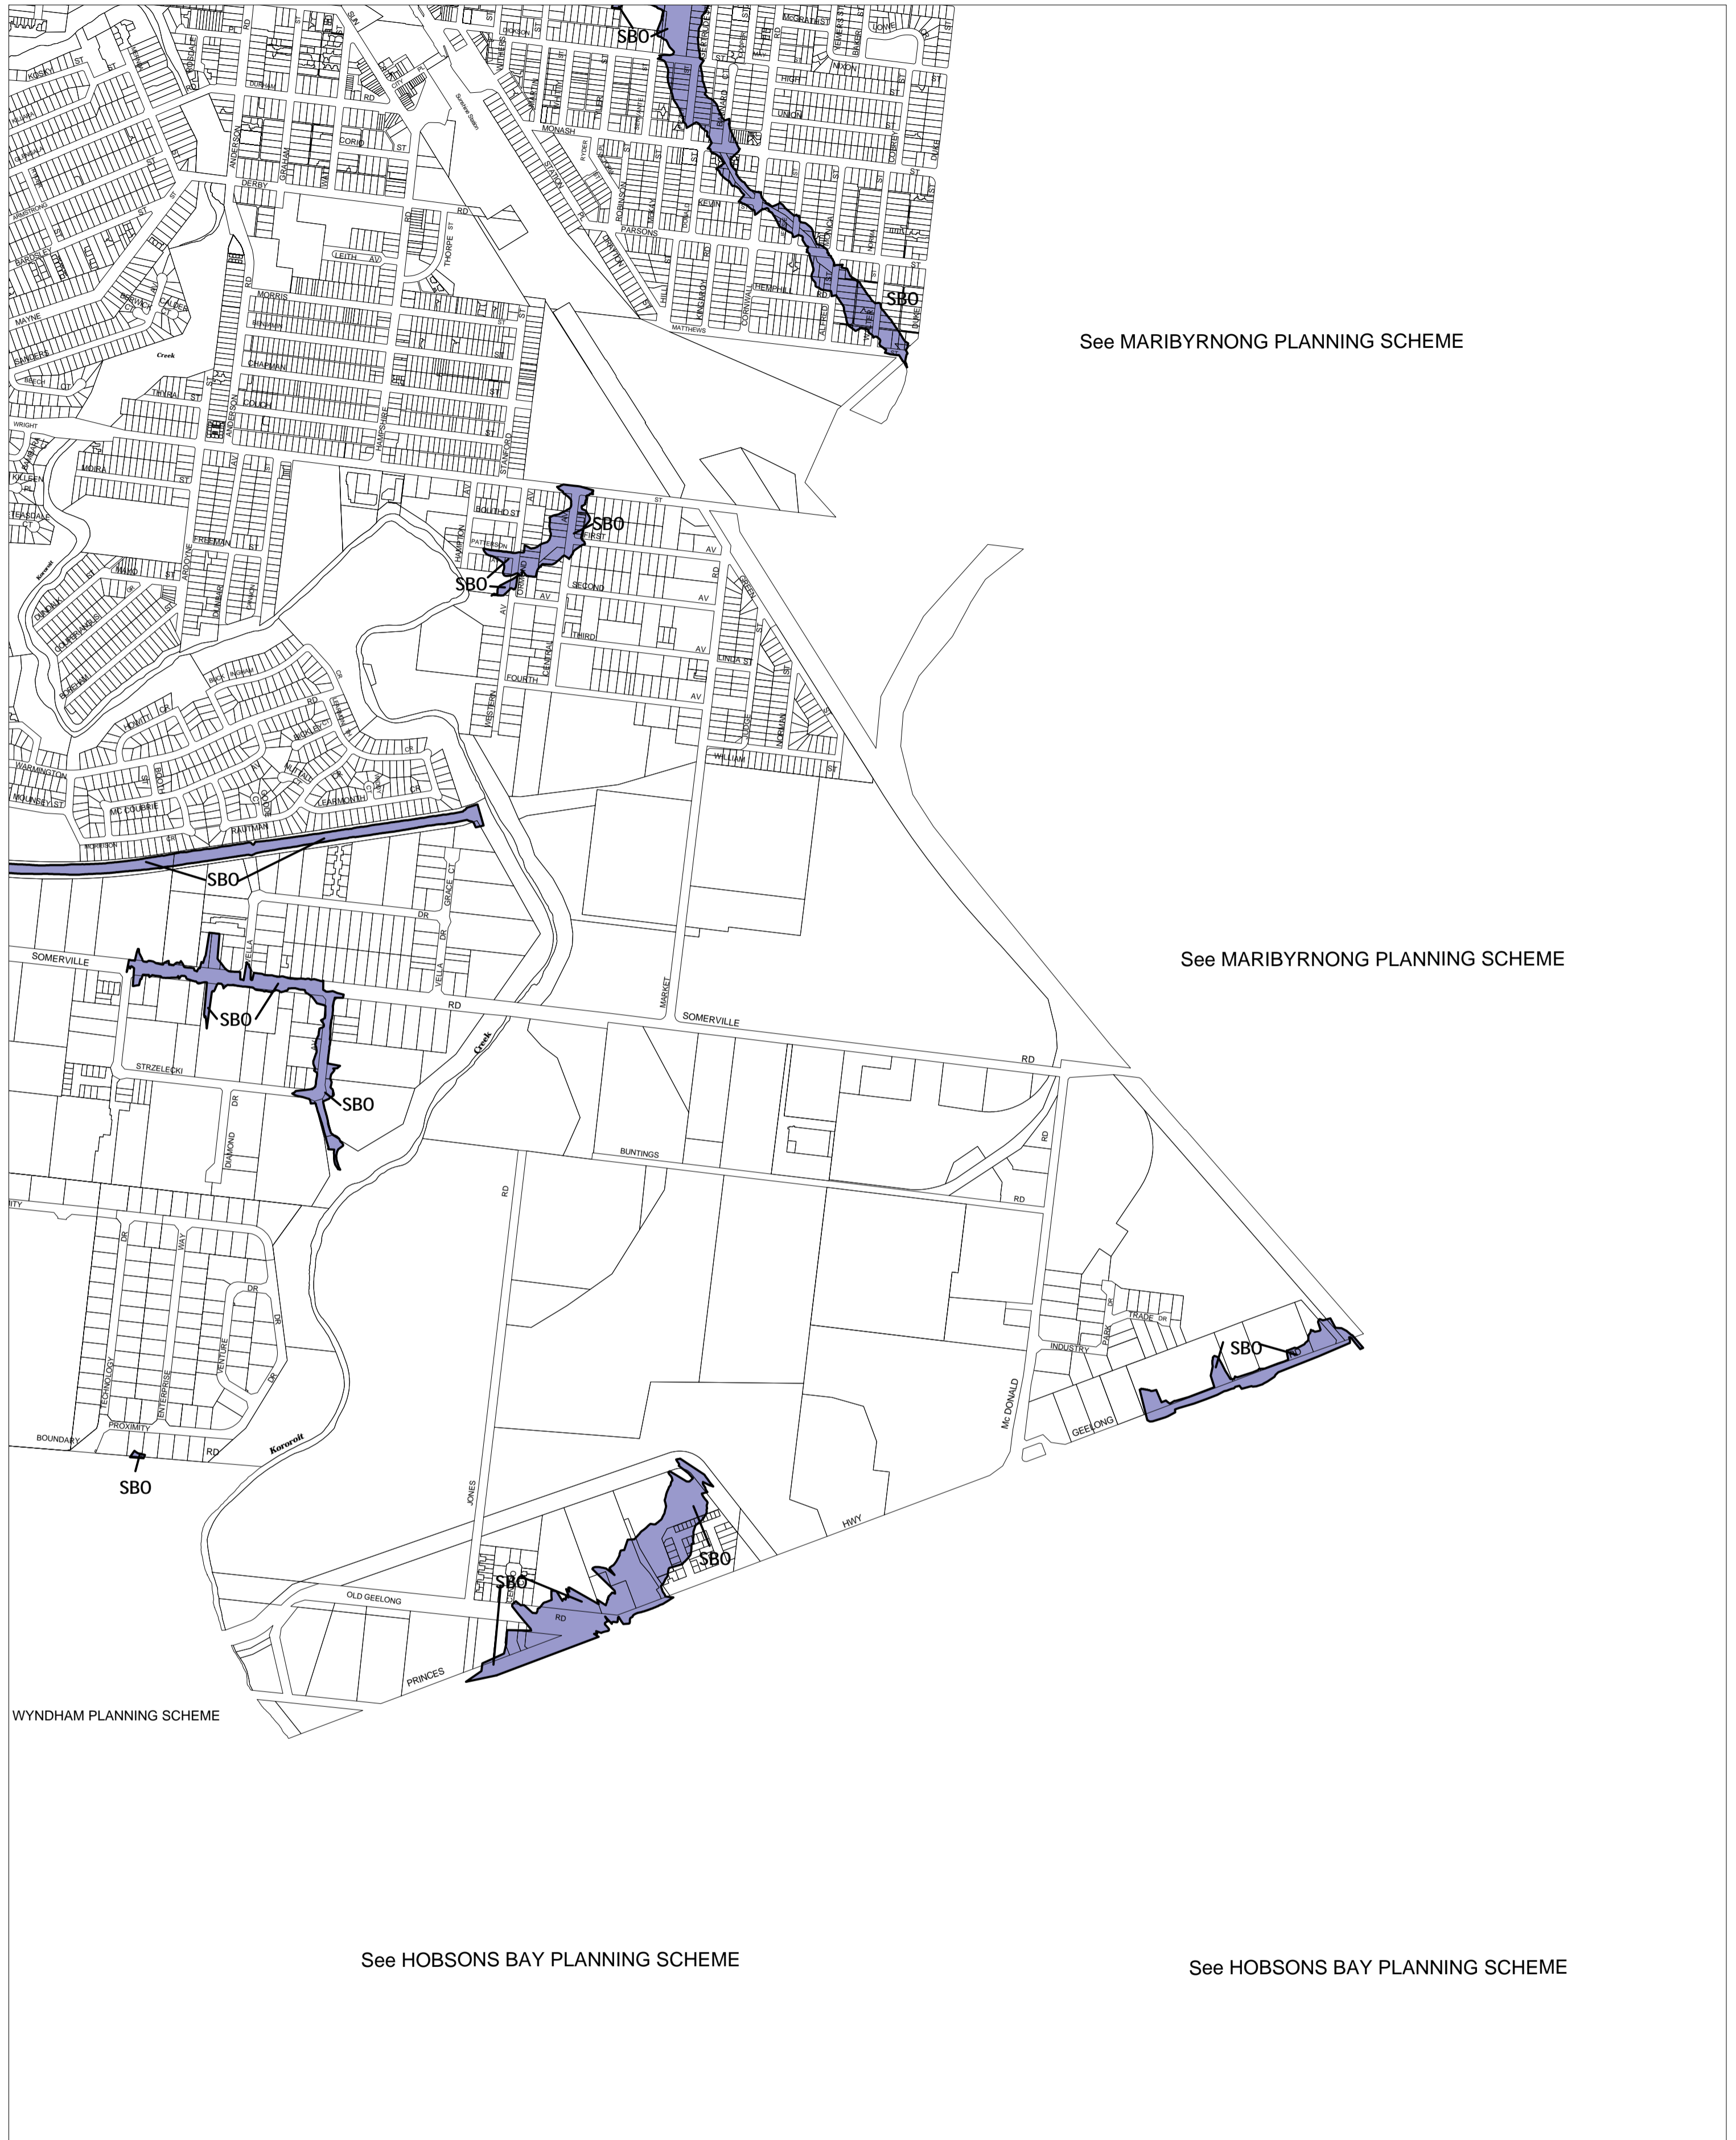

BRIMBANK PLANNING SCHEME - LOCAL PROVISION

See MARIBYRNONG PLANNING SCHEME

See MARIBYRNONG PLANNING SCHEME

See HOBSONS BAY PLANNING SCHEME

See HOBSONS BAY PLANNING SCHEME

Overlays

- SBO Special Building Overlay

AUSTRALIAN MAP GRID ZONE 55

Printed: 27/7/2007

AMENDMENT C3