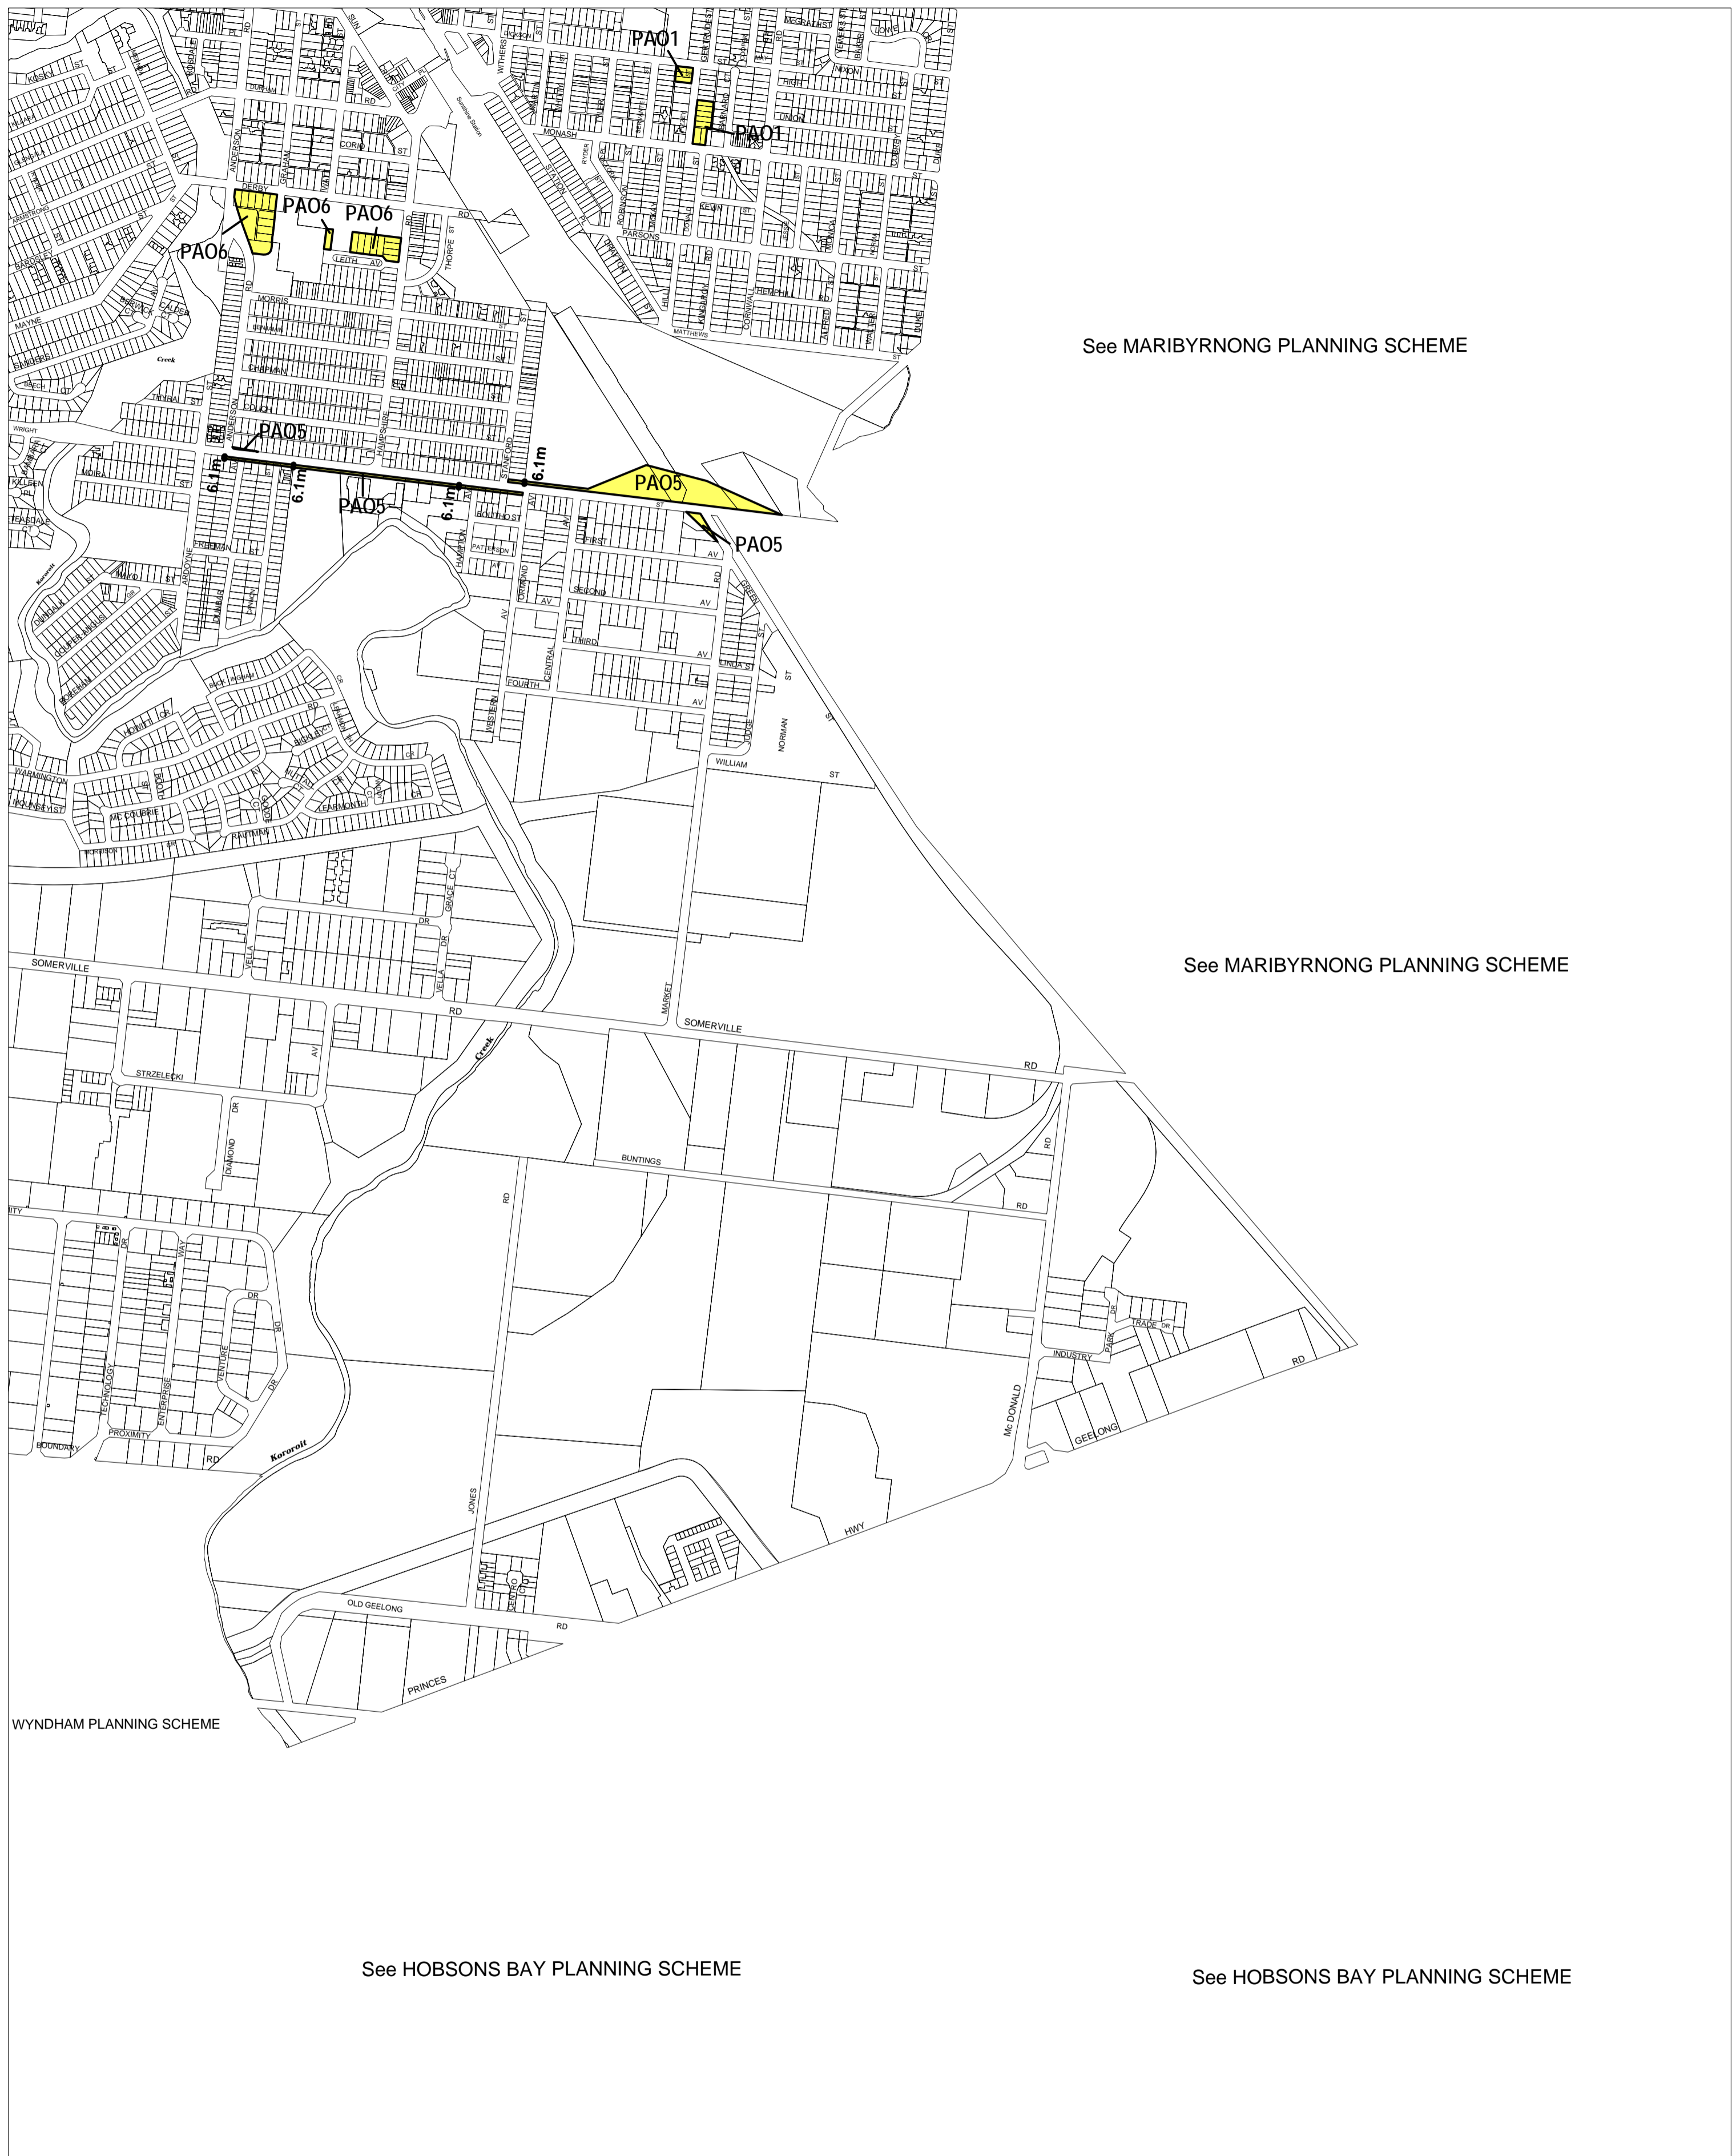

BRIMBANK PLANNING SCHEME - LOCAL PROVISION

See MARIBYRNONG PLANNING SCHEME

See MARIBYRNONG PLANNING SCHEME

WYNDHAM PLANNING SCHEME

See HOBSONS BAY PLANNING SCHEME

See HOBSONS BAY PLANNING SCHEME

This publication is copyright. No part may be reproduced by any process except in accordance with the provisions of the Copyright Act. © State of Victoria. This map should be read in conjunction with additional Planning Overlay Maps (if applicable) as indicated on the INDEX TO MAPS.