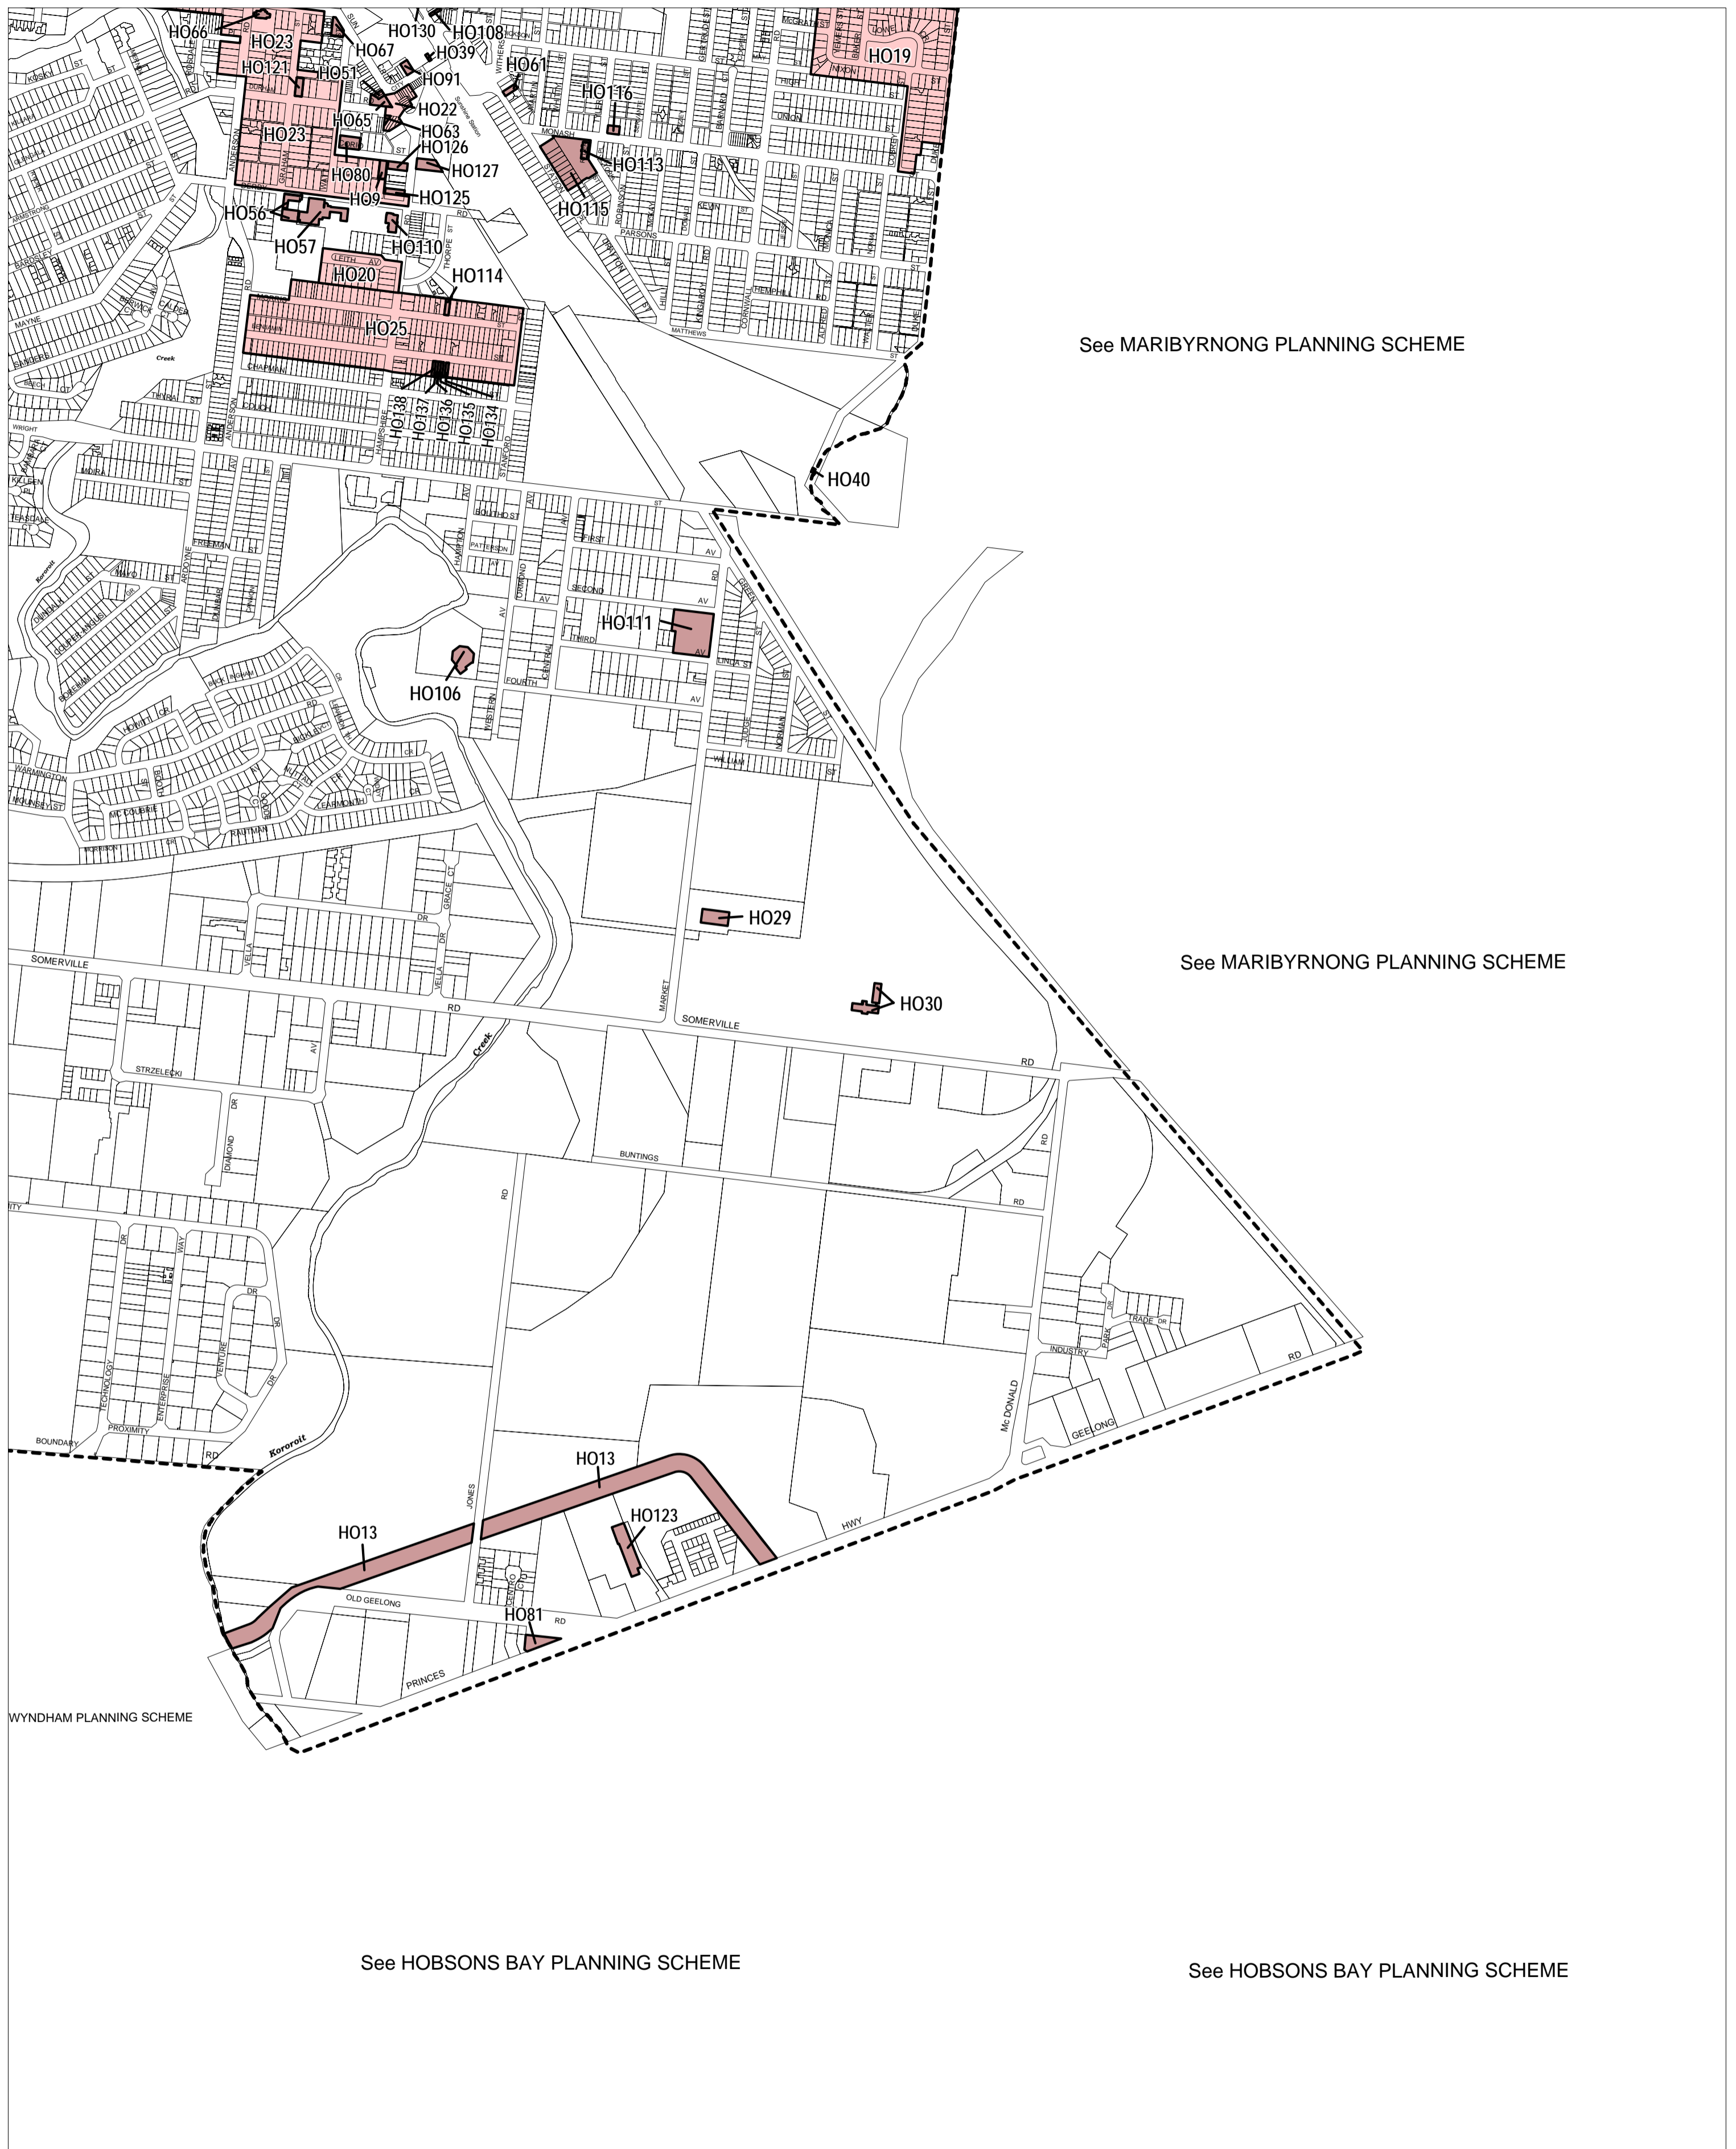

BRIMBANK PLANNING SCHEME - LOCAL PROVISION

See MARIBYRNONG PLANNING SCHEME

See MARIBYRNONG PLANNING SCHEME

See HOBSONS BAY PLANNING SCHEME

See HOBSONS BAY PLANNING SCHEME

Overlays

HO Heritage Overlay

AUSTRALIAN MAP GRID ZONE 55

Printed: 13/5/2008

AMENDMENT C84 PART 1