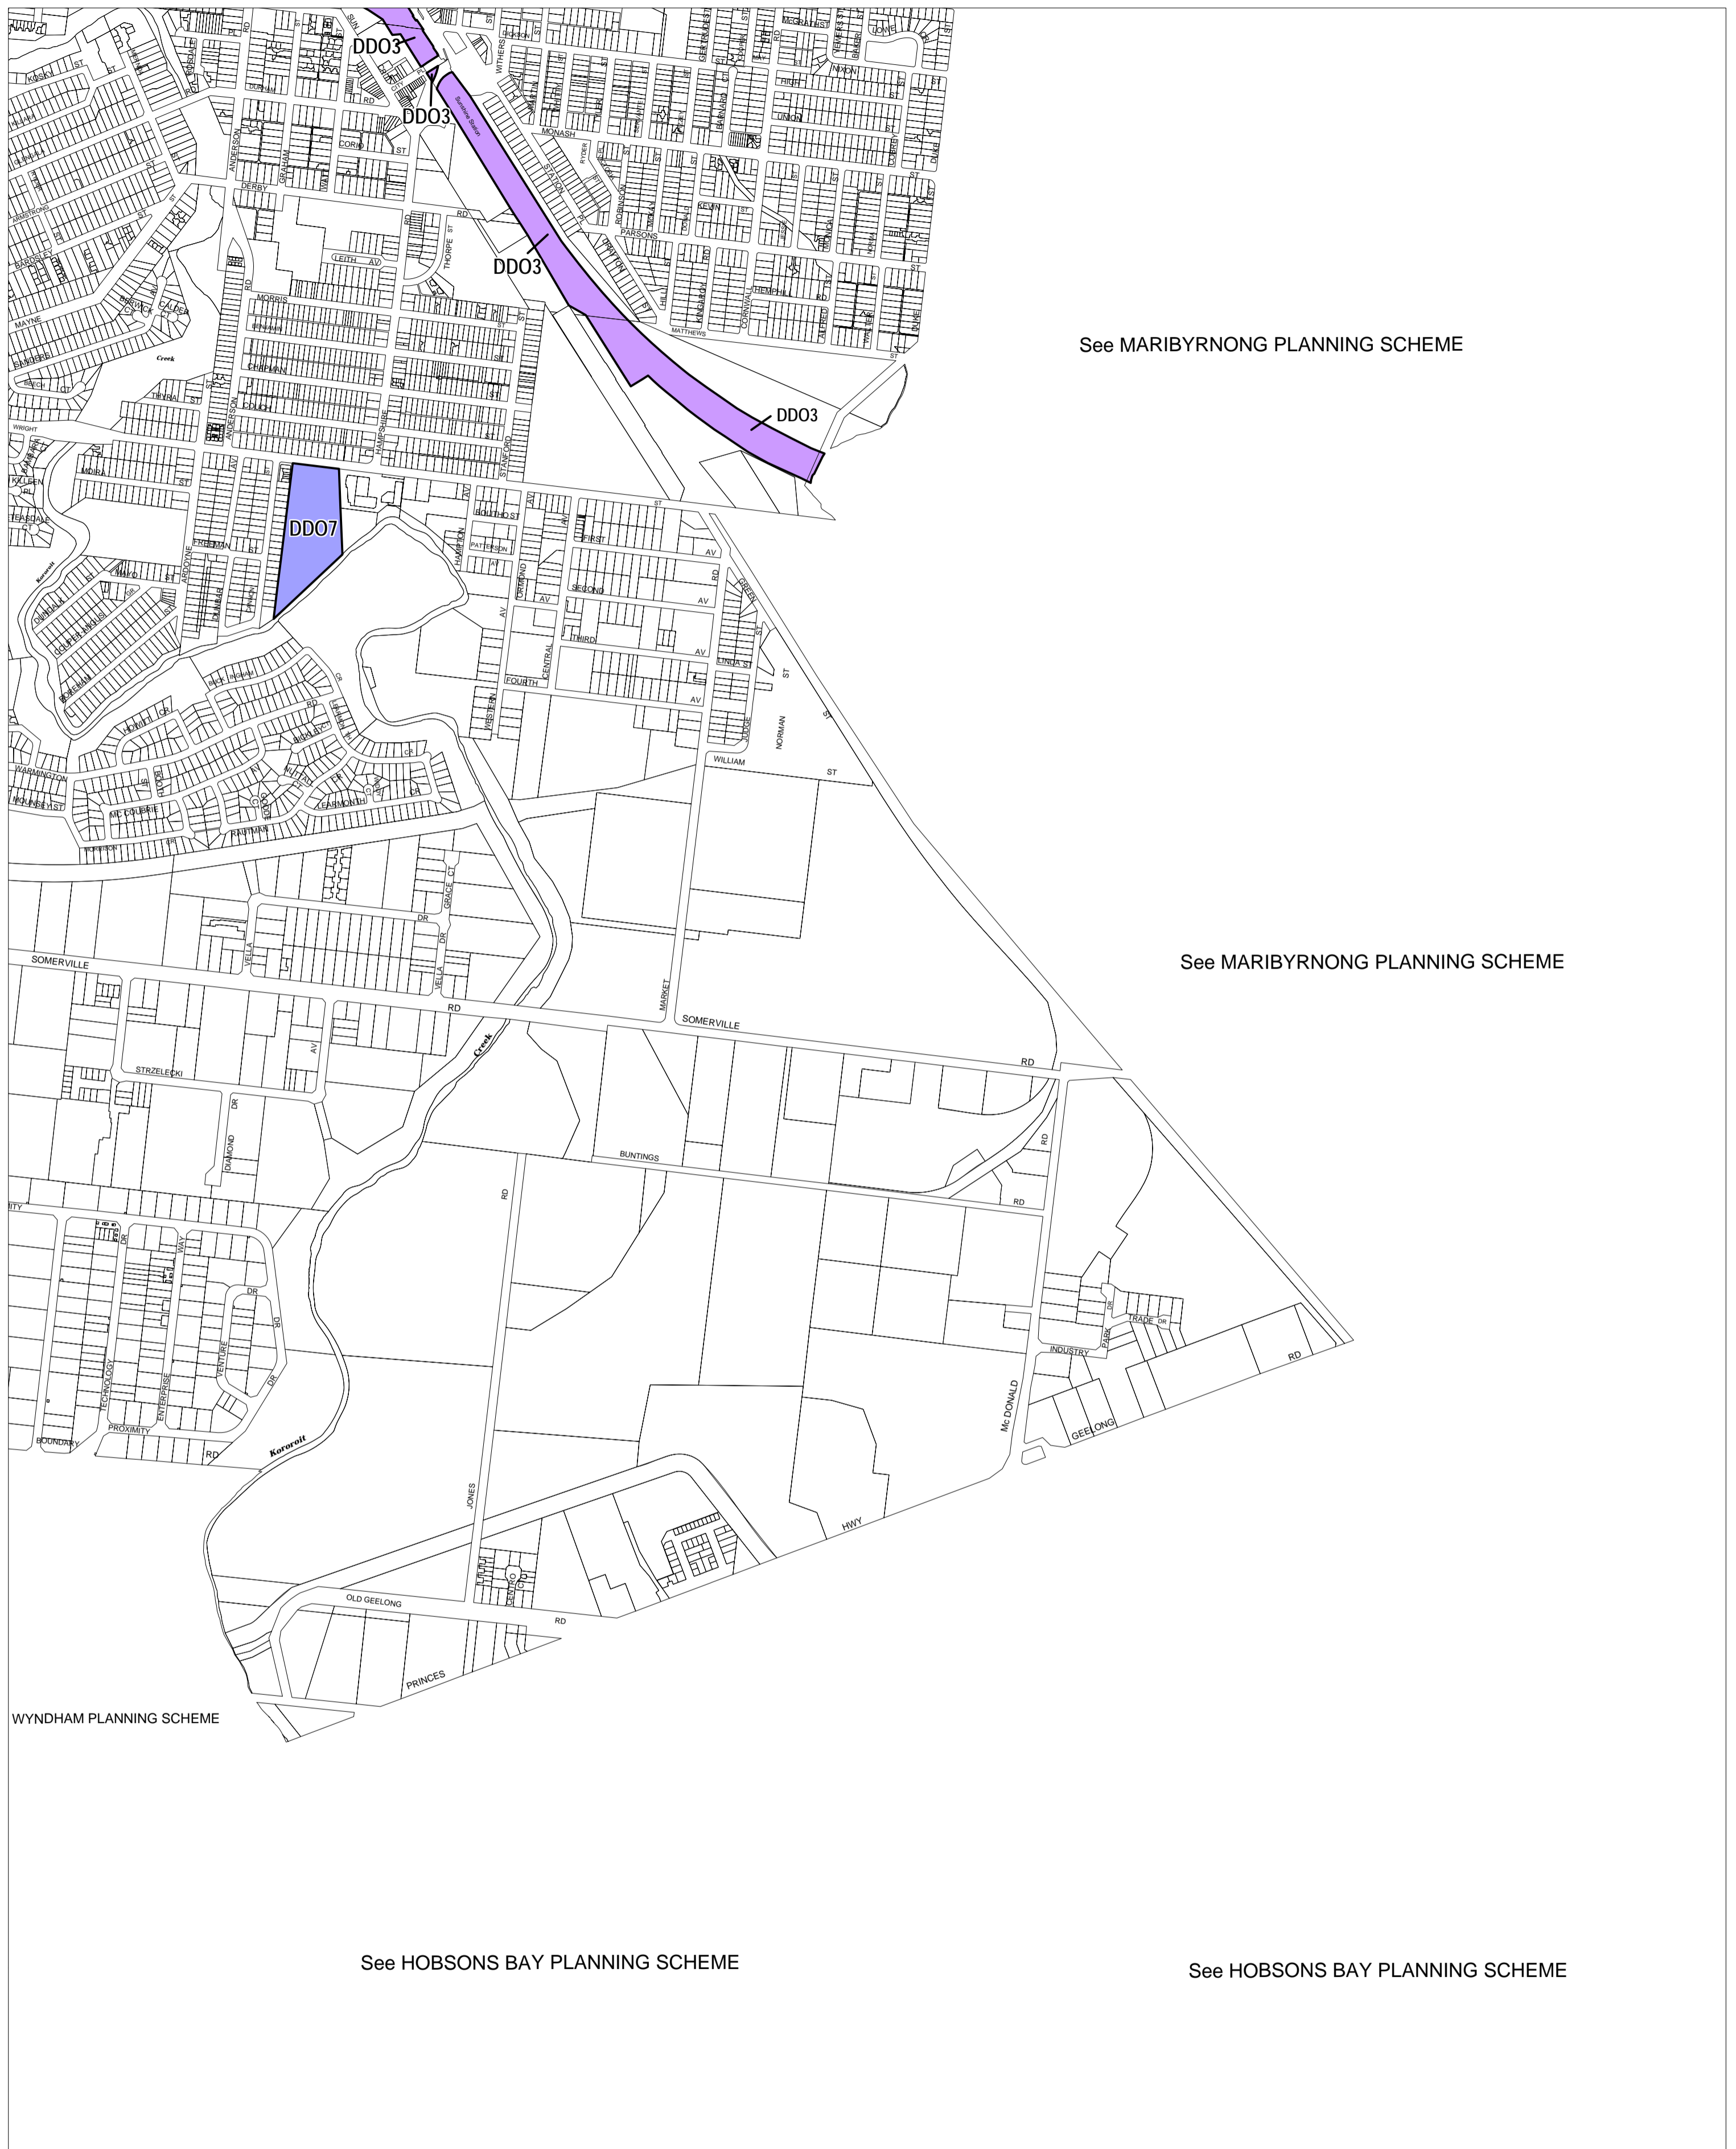

BRIMBANK PLANNING SCHEME - LOCAL PROVISION

See MARIBYRNONG PLANNING SCHEME

See MARIBYRNONG PLANNING SCHEME

See HOBSONS BAY PLANNING SCHEME

See HOBSONS BAY PLANNING SCHEME

Overlays

- DDO3 Design And Development Overlay - Schedule 3
- DDO7 Design And Development Overlay - Schedule 7

Printed: 18/6/2009

AMENDMENT C112 PT.1