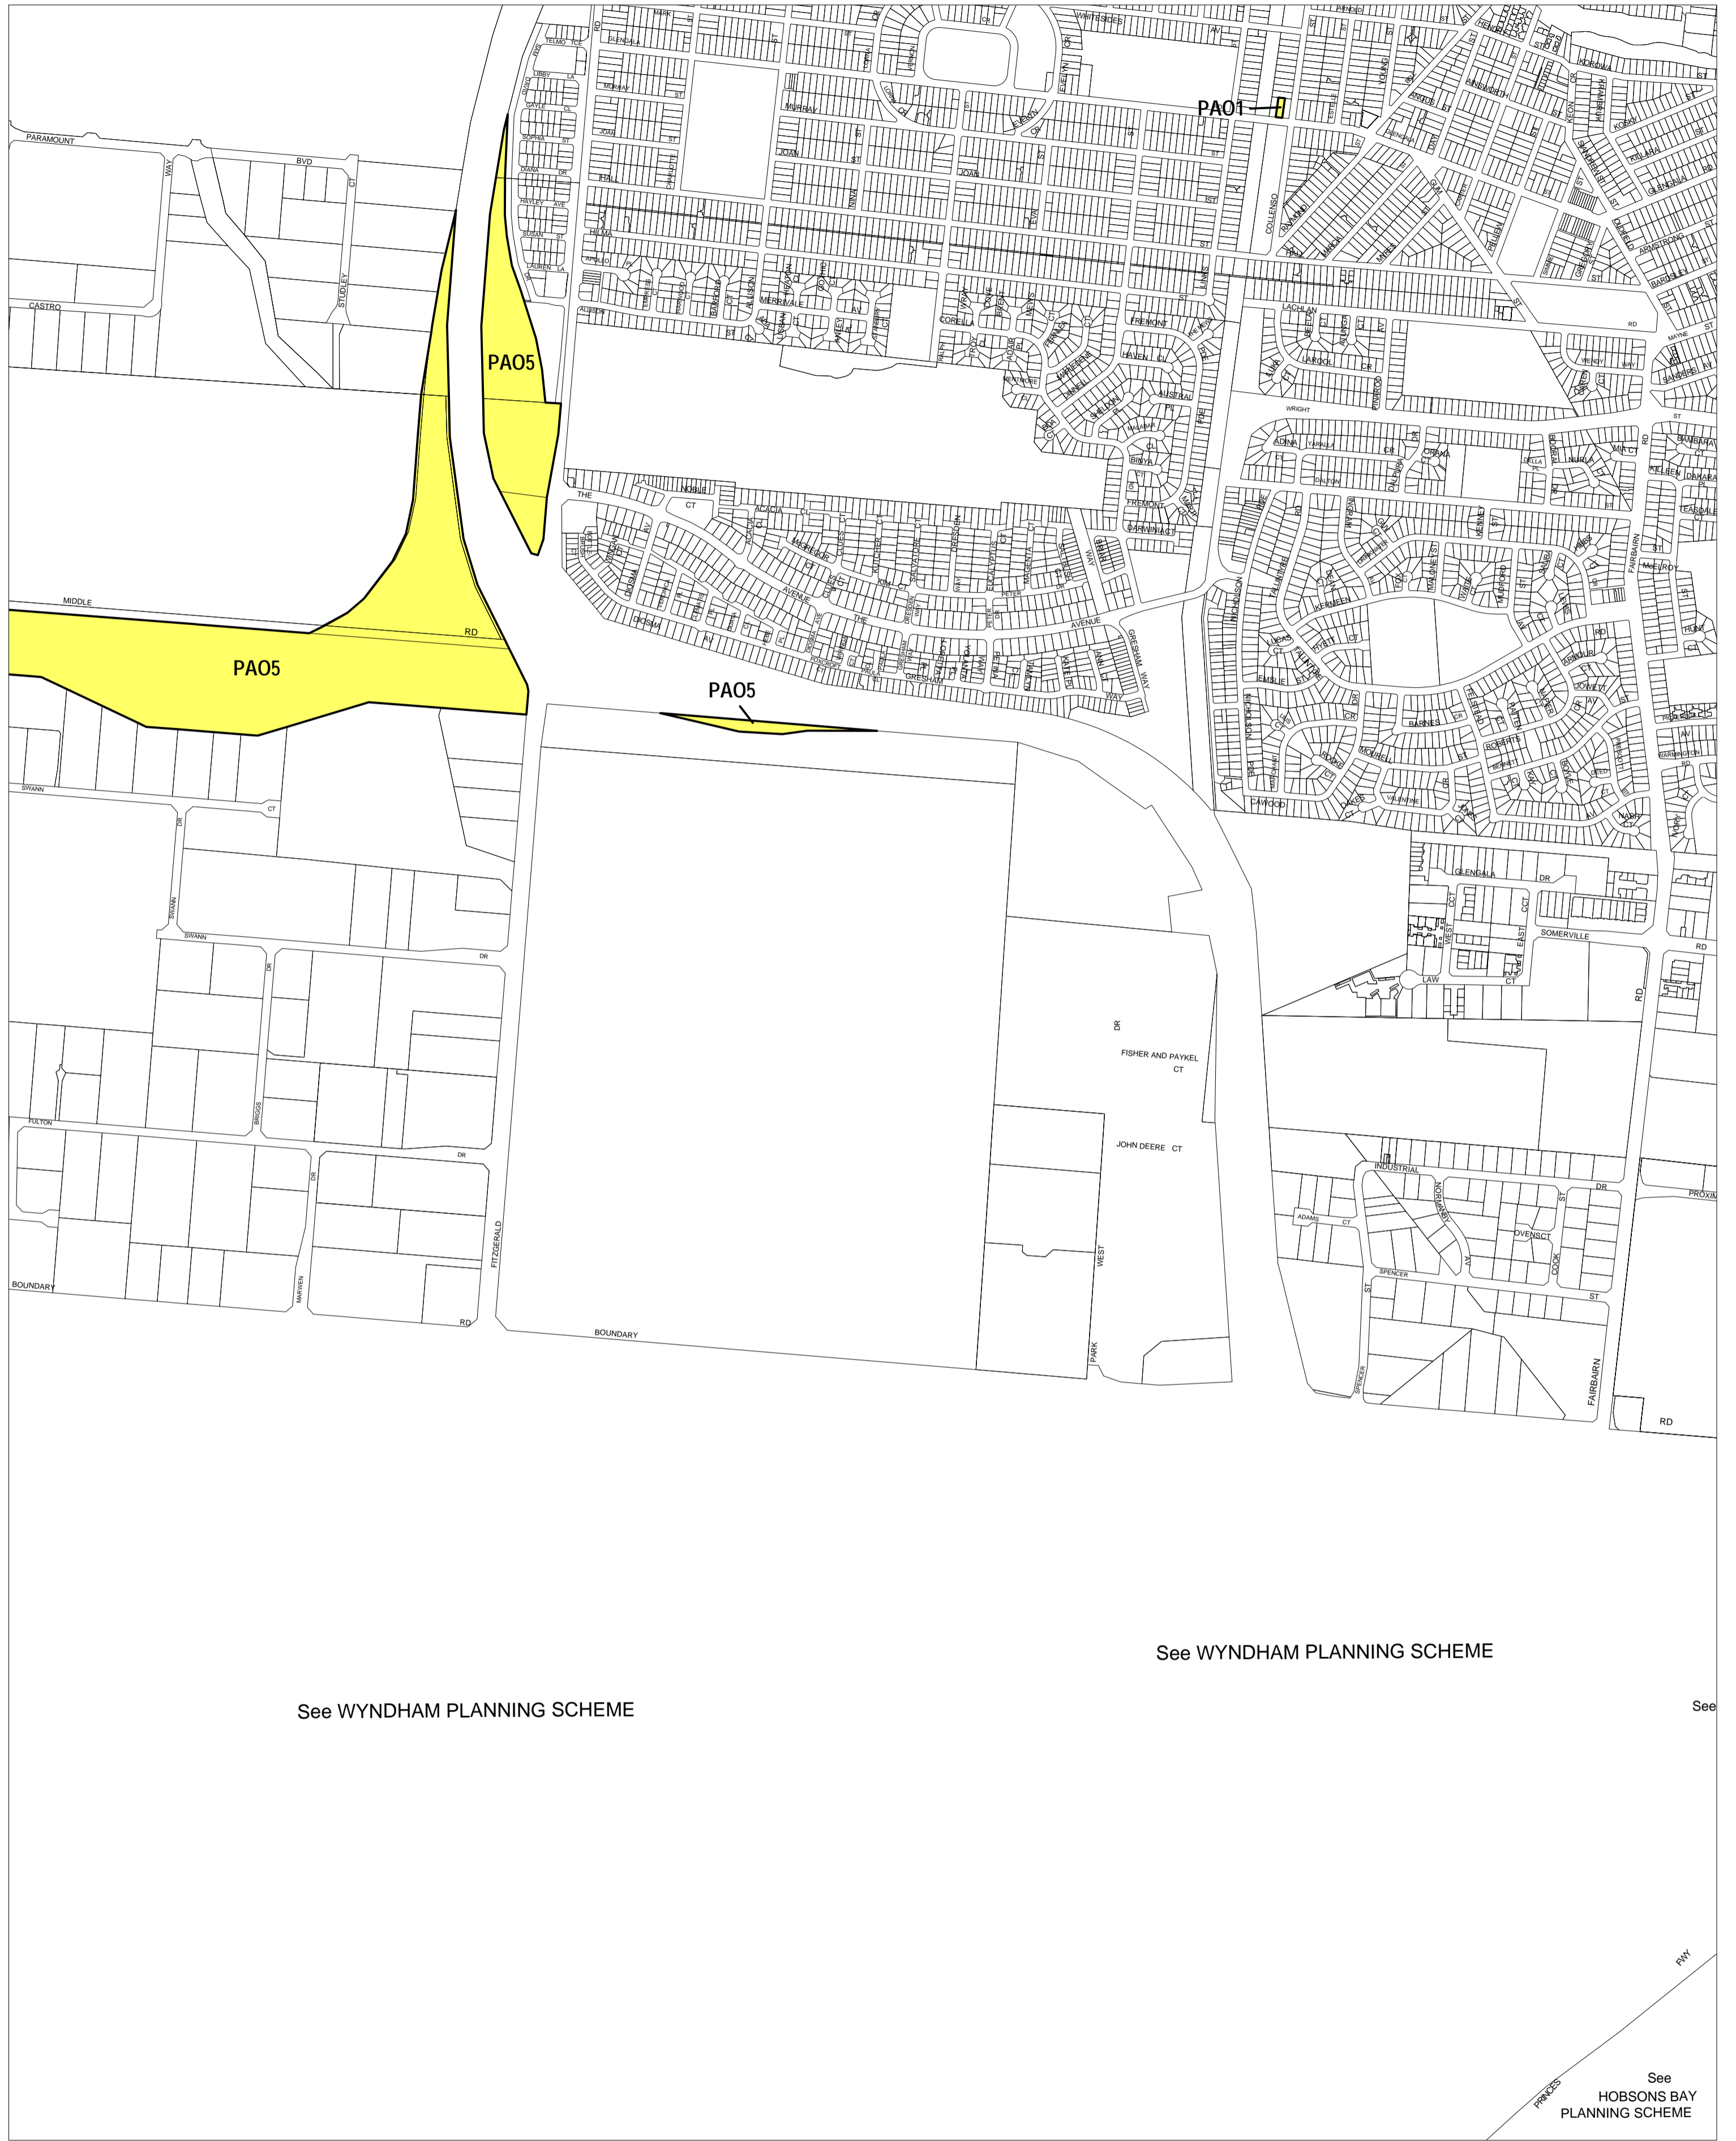

BRIMBANK PLANNING SCHEME - LOCAL PROVISION

See WYNDHAM PLANNING SCHEME

See WYNDHAM PLANNING SCHEME

See

See HOBSONS BAY PLANNING SCHEME

Overlays

PAO1	Public Acquisition Overlay 1
PAO5	Public Acquisition Overlay 5

Printed: 27/7/2007

AMENDMENT C29

PUBLIC ACQUISITION OVERLAY

MAP No 11PAO