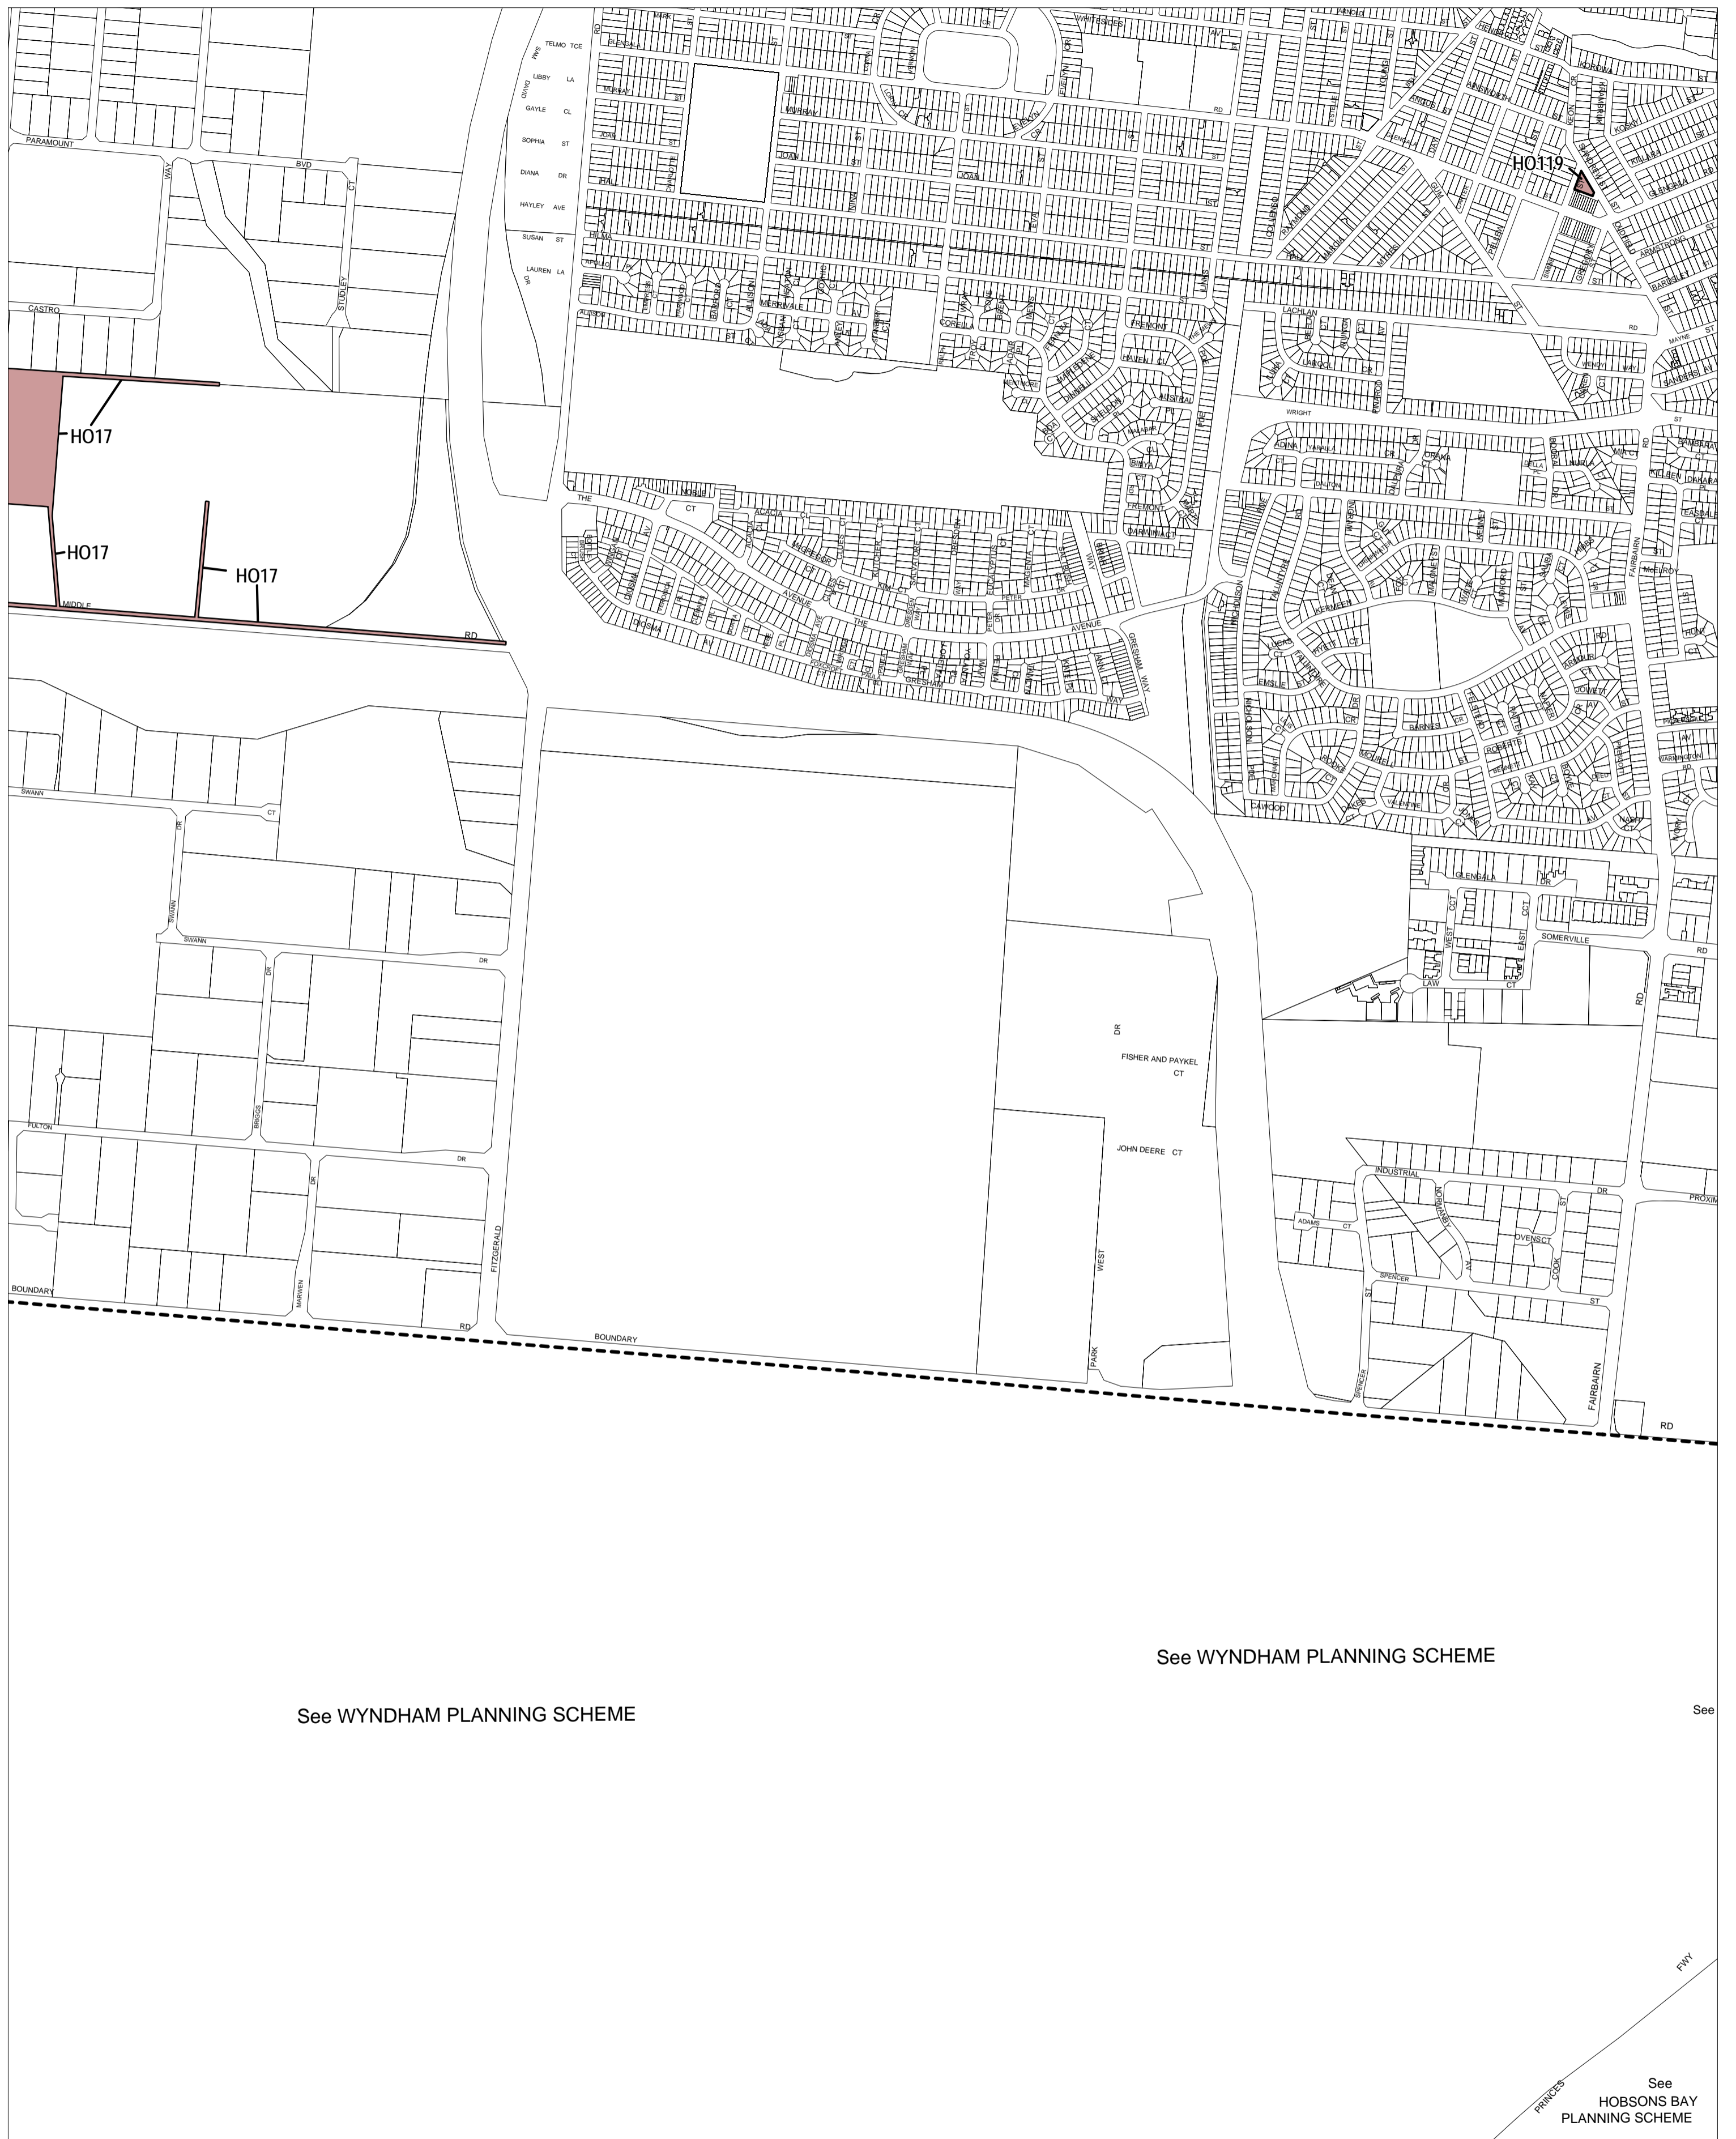

BRIMBANK PLANNING SCHEME - LOCAL PROVISION

See WYNDHAM PLANNING SCHEME

See WYNDHAM PLANNING SCHEME

See

See
HOBSONS BAY
PLANNING SCHEME

Overlays

- HO Heritage Overlay

Printed: 13/5/2008

AMENDMENT C84 PART 1

HERITAGE OVERLAY

MAP No 11HO