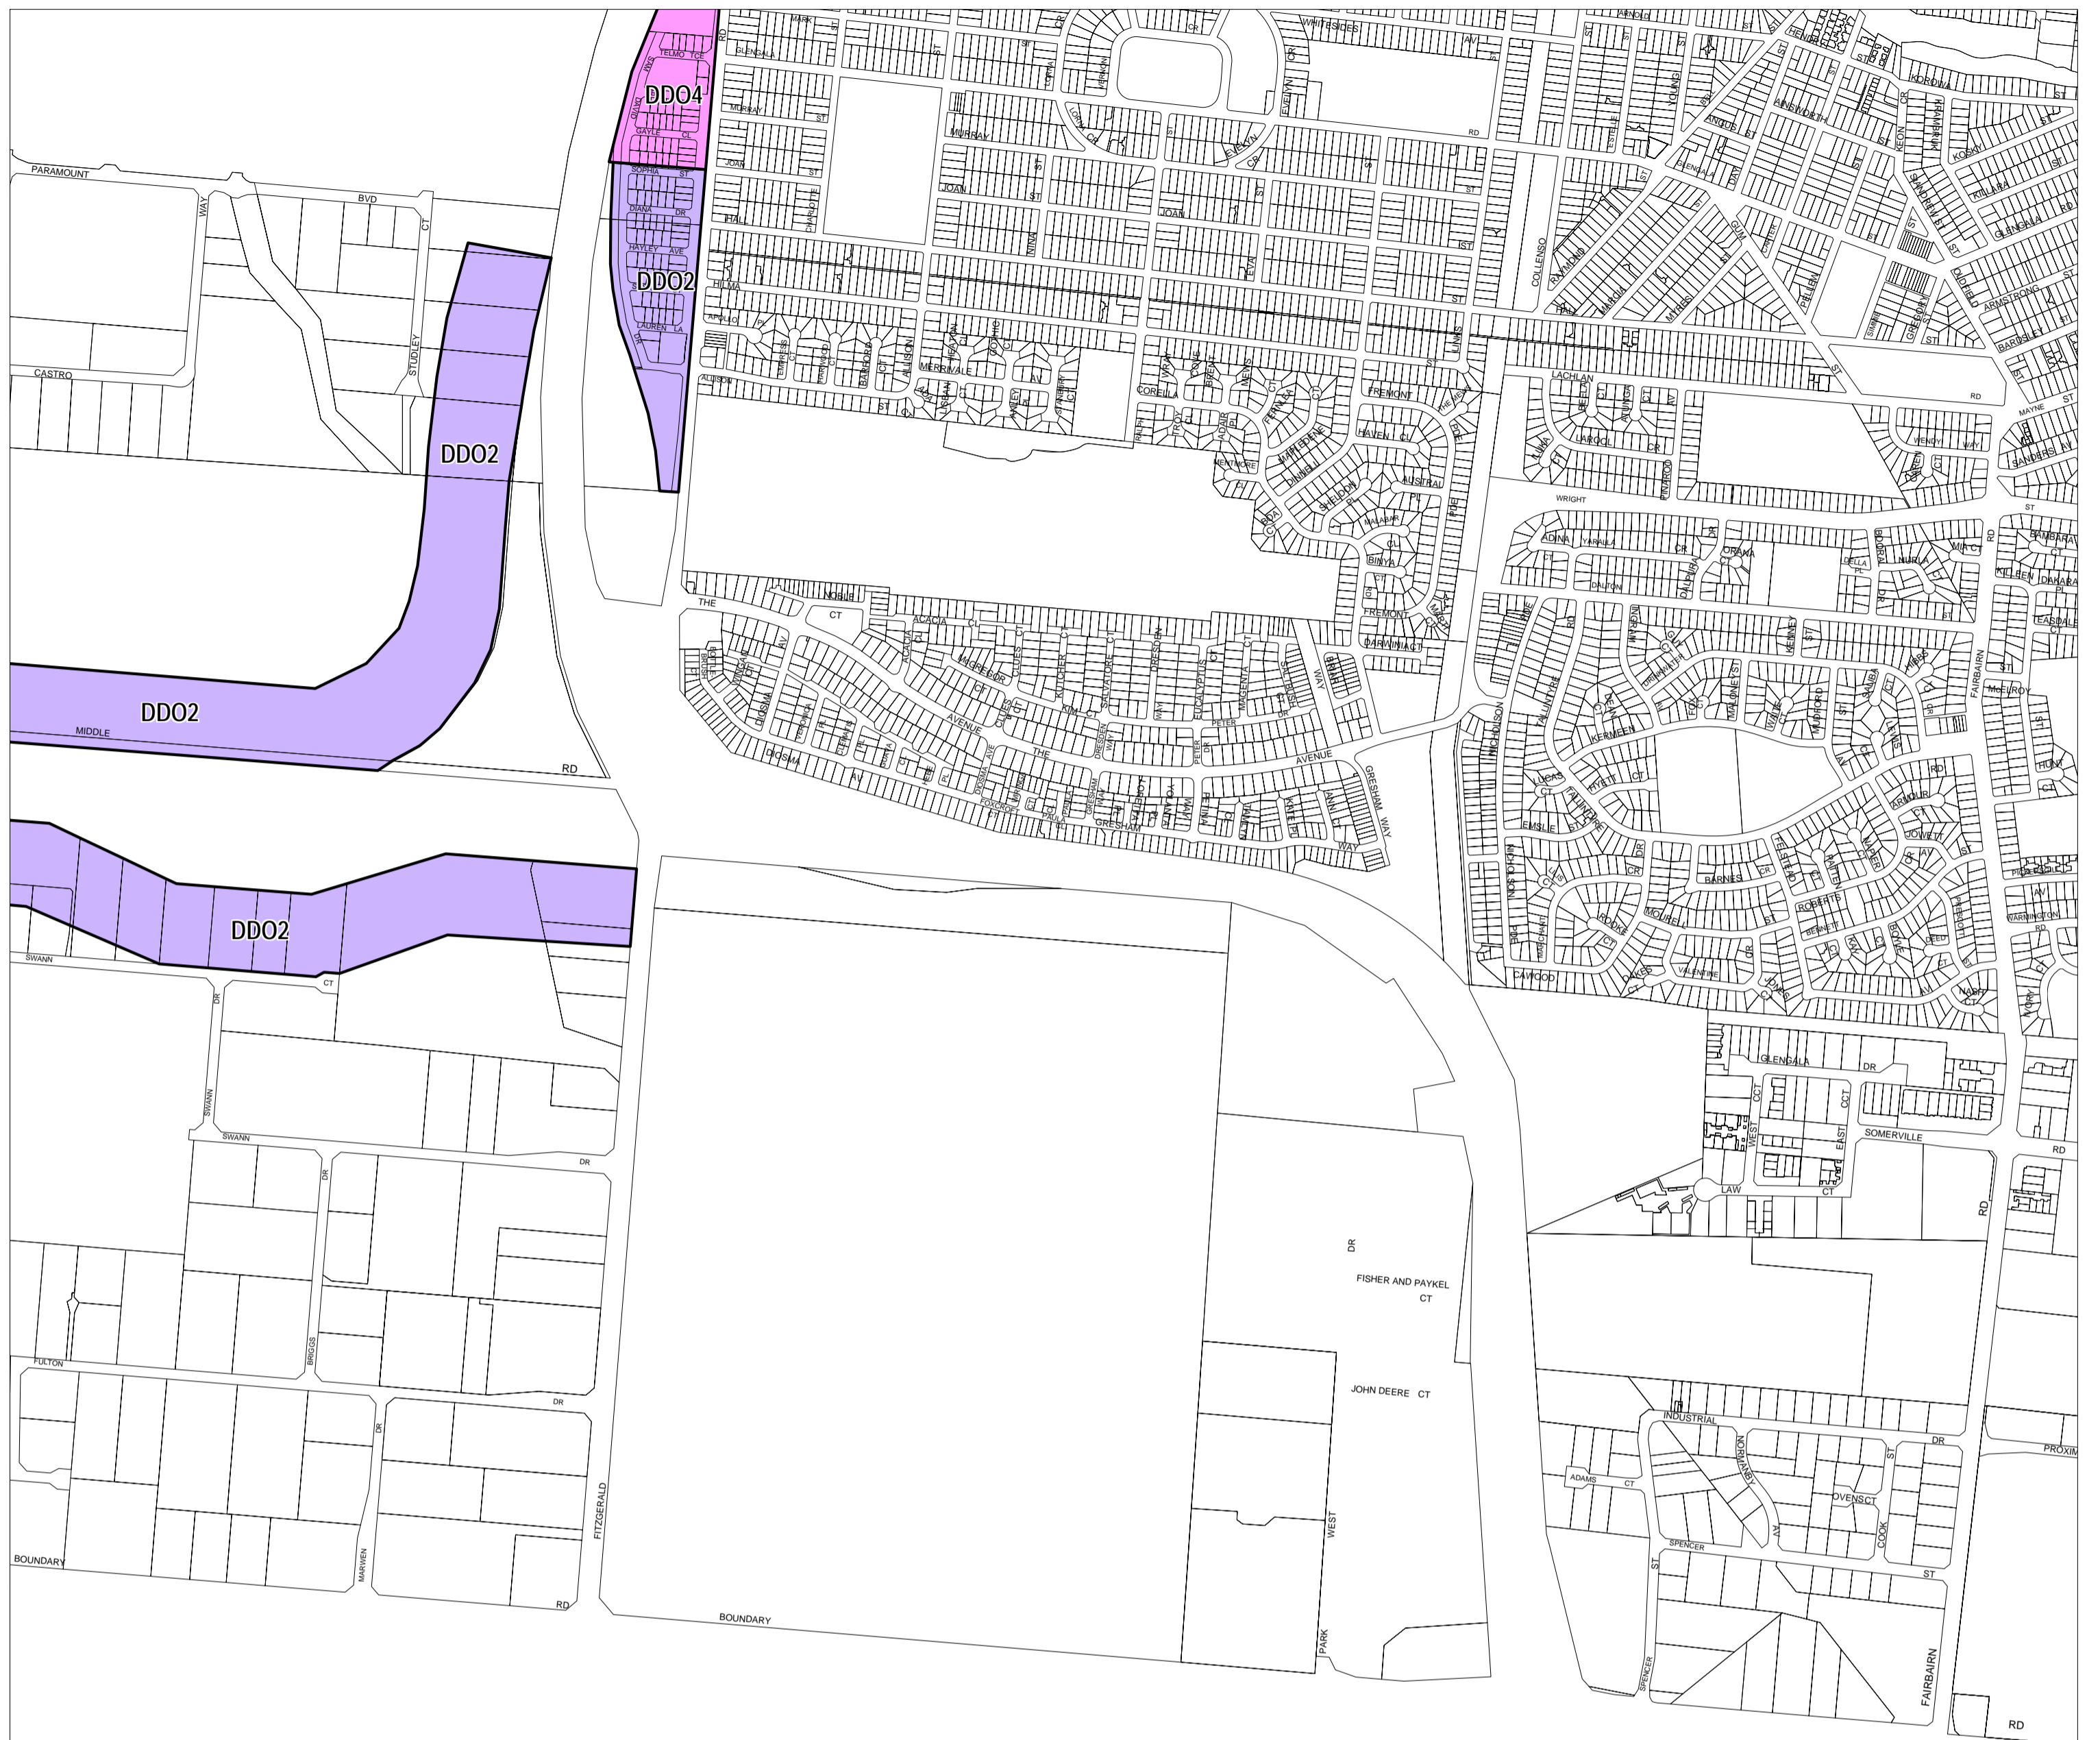

BRIMBANK PLANNING SCHEME - LOCAL PROVISION

See WYNDHAM PLANNING SCHEME

See WYNDHAM PLANNING SCHEME

See

See HOBSONS BAY PLANNING SCHEME

Overlays	
	Design And Development Overlay - Schedule 2
	Design And Development Overlay - Schedule 4

Printed: 20/2/2008

AMENDMENT C60