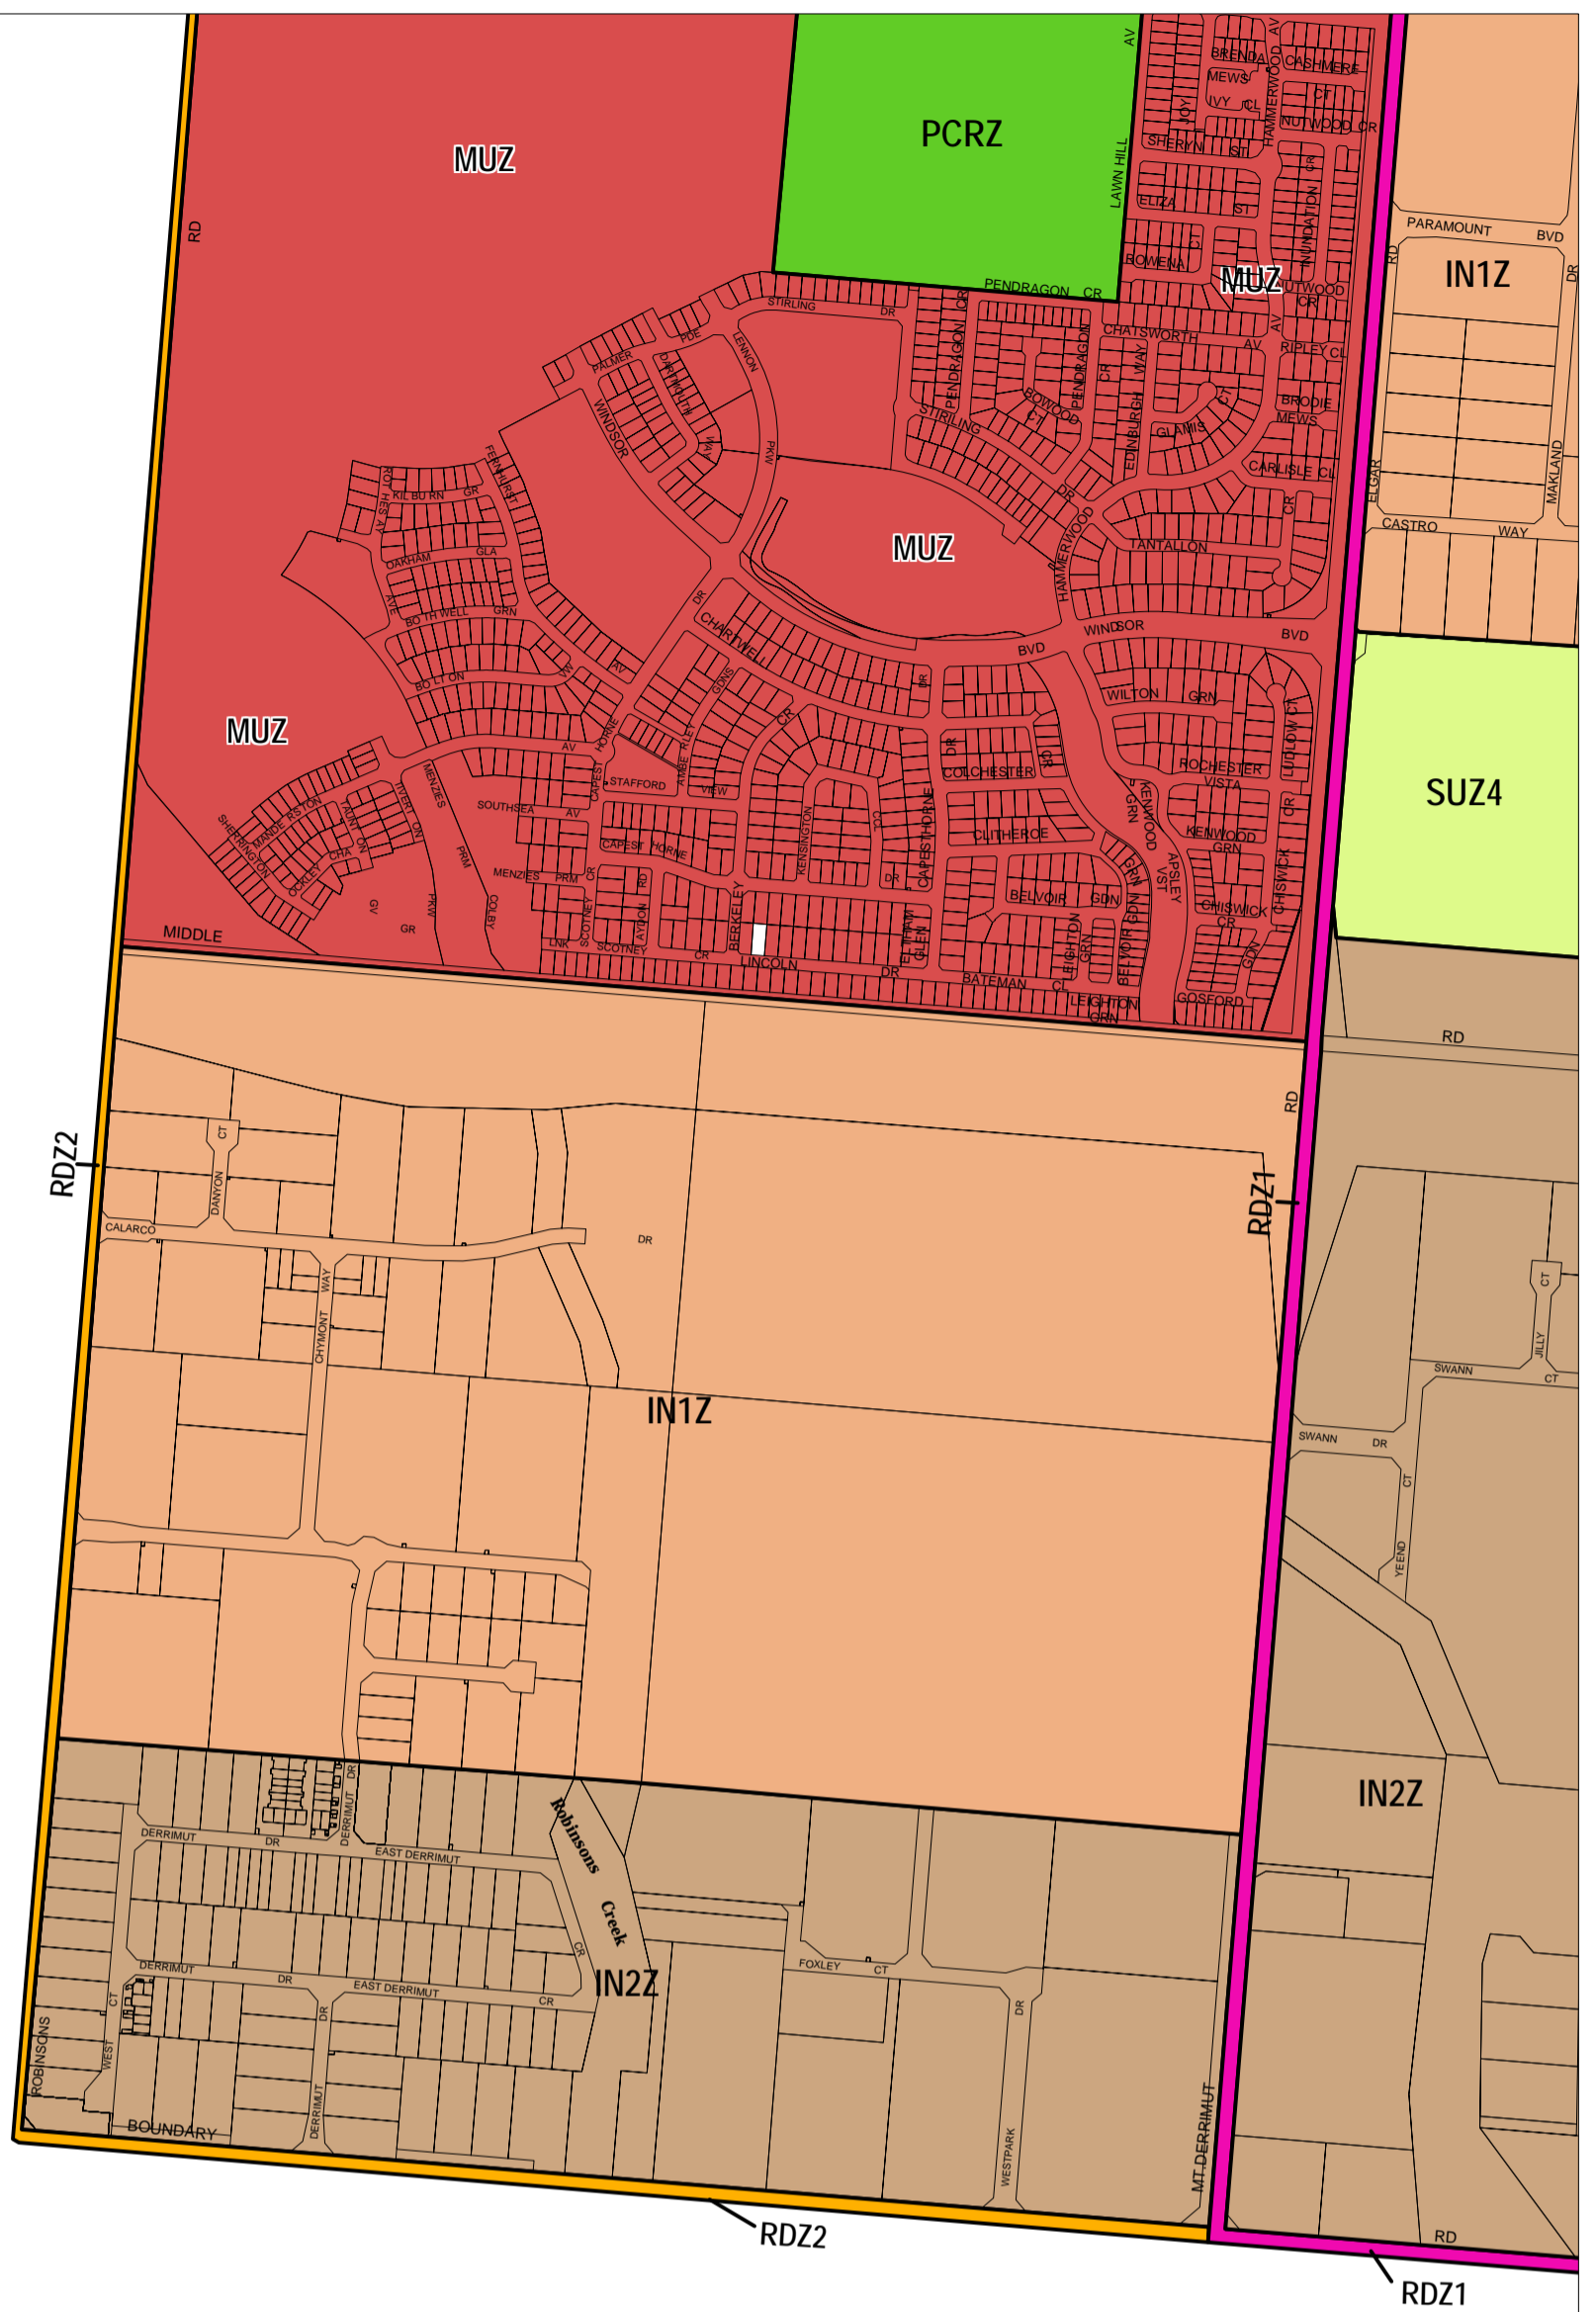

BRIMBANK PLANNING SCHEME - LOCAL PROVISION

See MELTON PLANNING SCHEME

See WYNDHAM PLANNING SCHEME

See WYNDHAM PLANNING SCHEME

Industrial	
IN1Z	Industrial 1 Zone
IN2Z	Industrial 2 Zone
Public Land	
PCRZ	Public Conservation And Resource Zone
Road	
RDZ1	Road Zone - Category 1
RDZ2	Road Zone - Category 2
Residential	
MUZ	Mixed Use Zone
Special Purpose	
SUZ4	Special Use Zone - Schedule 4

Printed: 15/5/2008

AMENDMENT C83