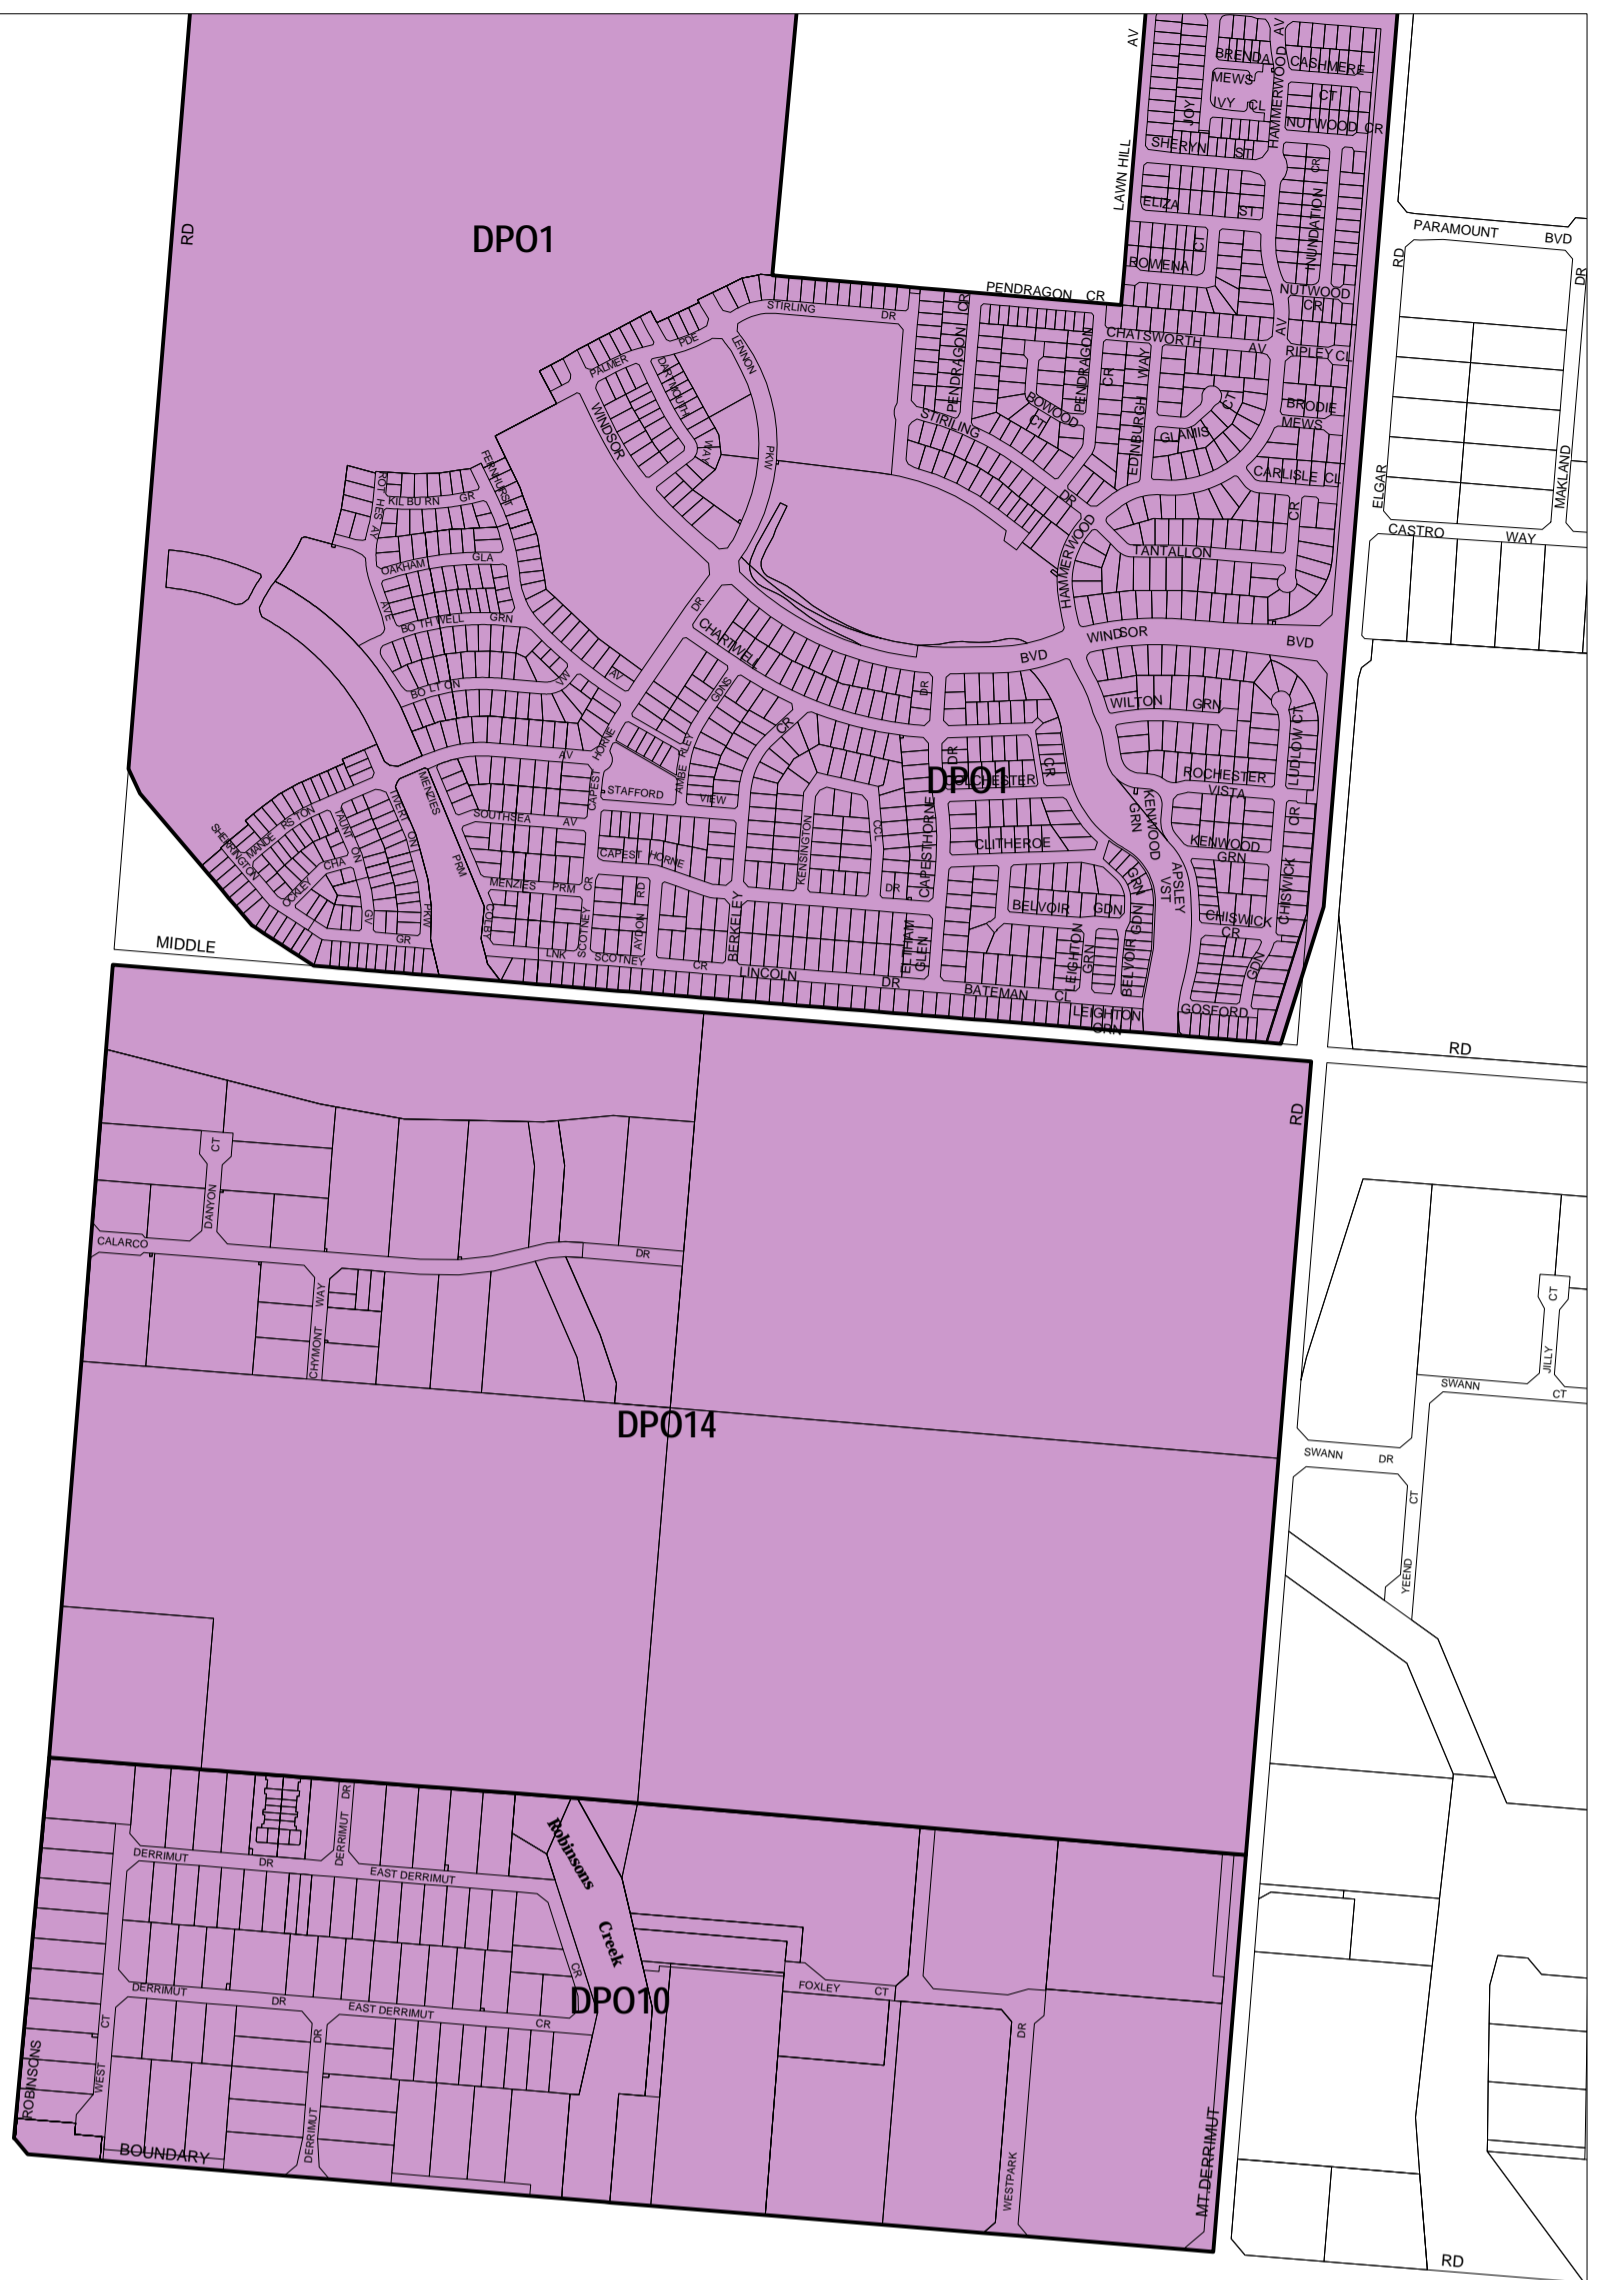

BRIMBANK PLANNING SCHEME - LOCAL PROVISION

See MELTON PLANNING SCHEME

See WYNDHAM PLANNING SCHEME

See WYNDHAM PLANNING SCHEME

1. **Overlays**
2. DPO1 Development Plan Overlay - Schedule 1
   - DPO10 Development Plan Overlay - Schedule 10
   - DPO14 Development Plan Overlay - Schedule 14

AUSTRALIAN MAP GRID ZONE 55

INDEX TO ADJOINING METRIC SERIES MAP

Printed: 26/7/2007

AMENDMENT C78