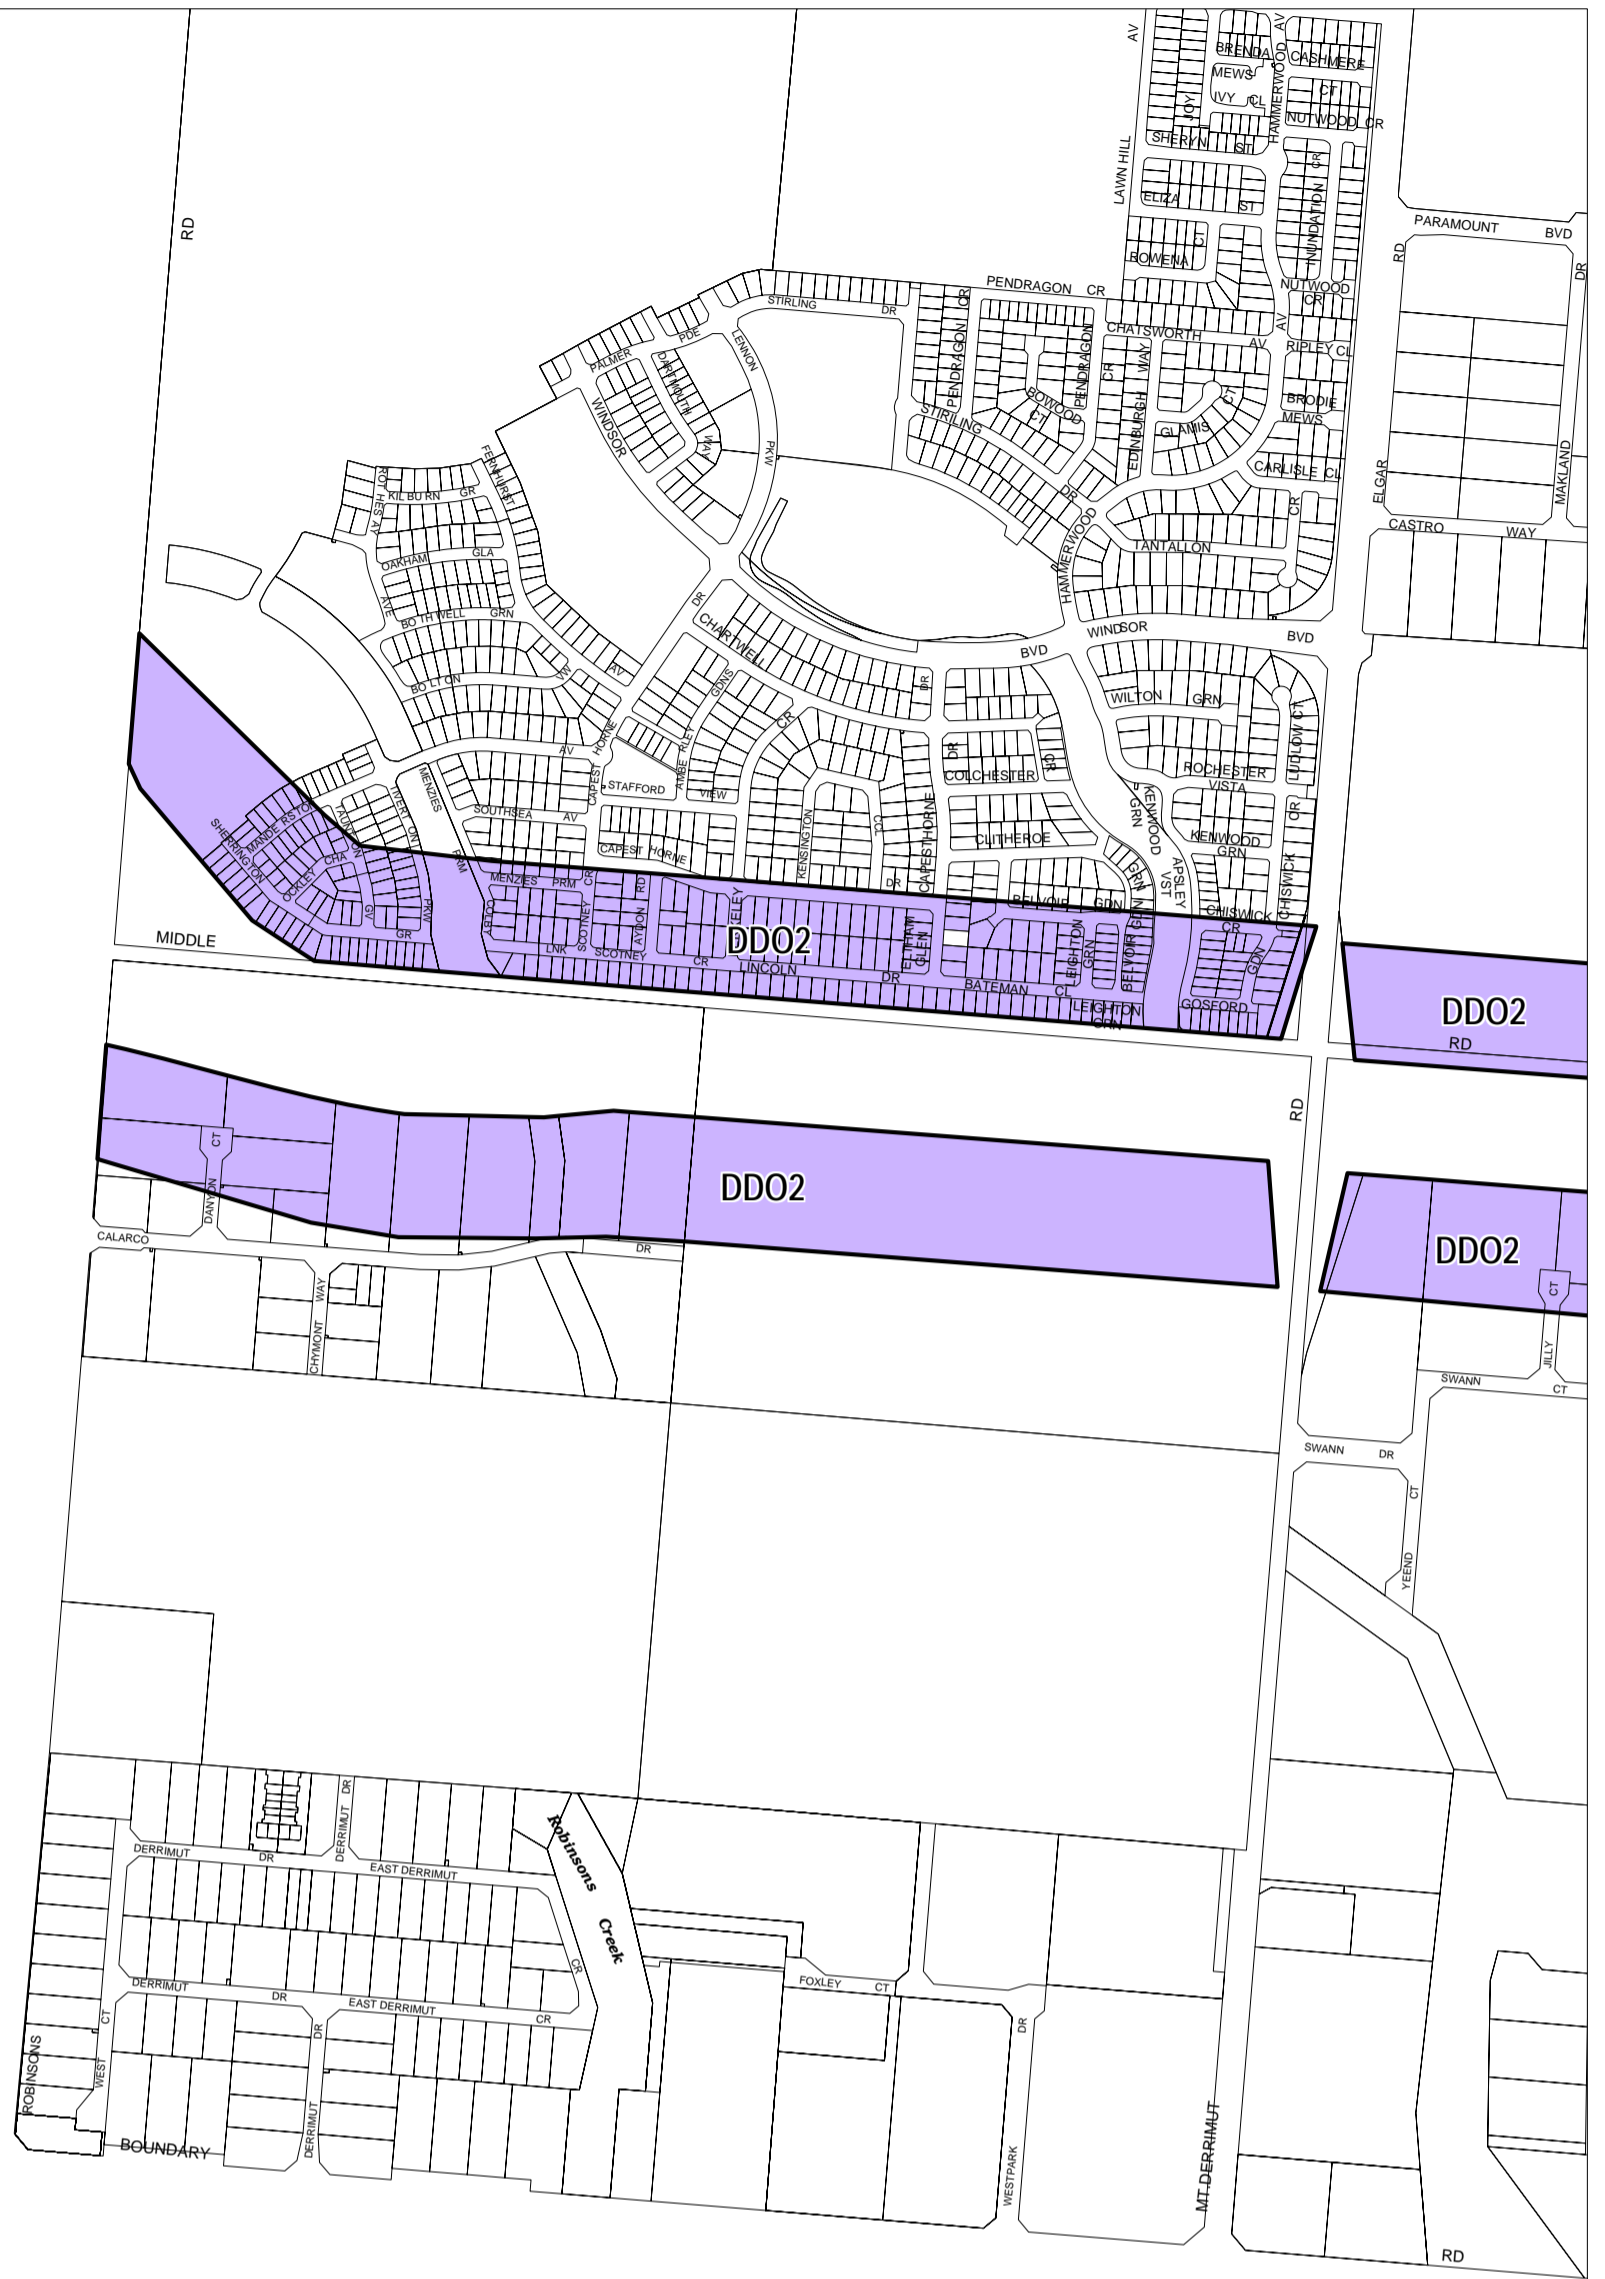

BRIMBANK PLANNING SCHEME - LOCAL PROVISION

See MELTON PLANNING SCHEME

See WYNDHAM PLANNING SCHEME

See WYNDHAM PLANNING SCHEME

Overlays
0002 Design And Development Overlay - Schedule 2

Printed: 20/2/2008

AMENDMENT C13