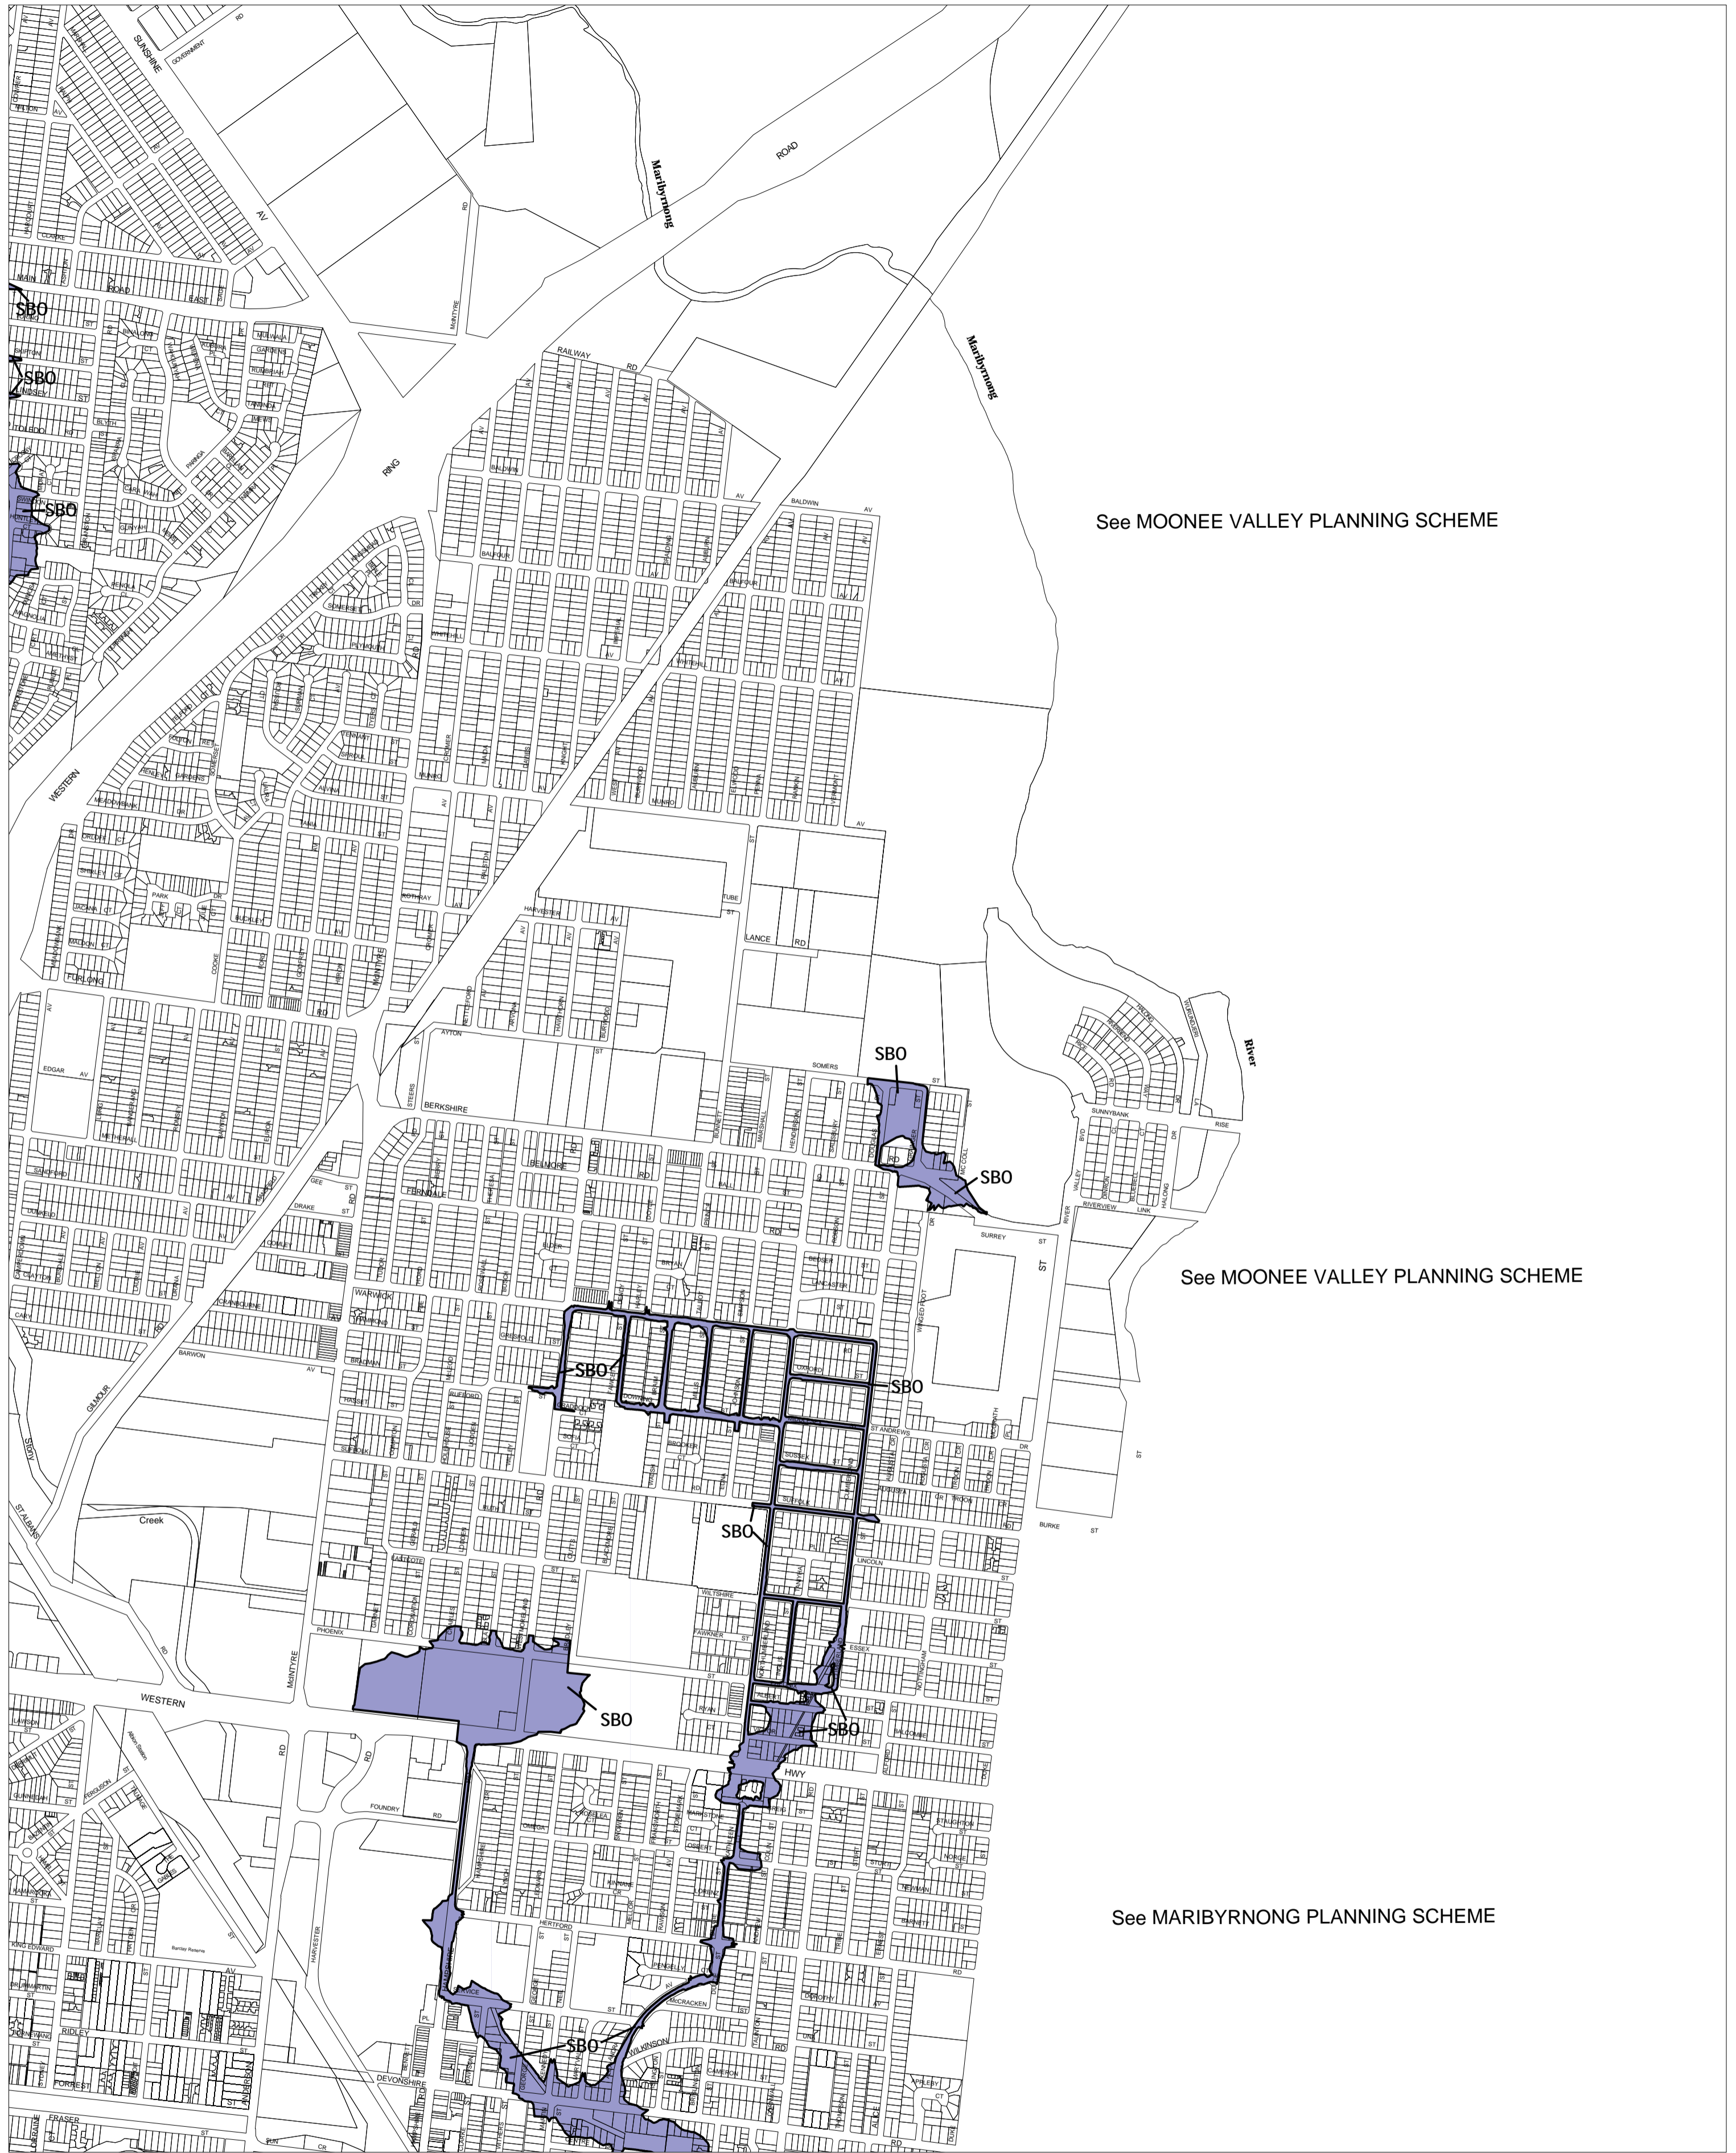

BRIMBANK PLANNING SCHEME - LOCAL PROVISION

See MOONEE VALLEY PLANNING SCHEME

See MOONEE VALLEY PLANNING SCHEME

See MARIBYRNONG PLANNING SCHEME

Overlays

- SBO Special Building Overlay

200 0 200 400 600 800 1000 m

AUSTRALIAN MAP GRID ZONE 55

INDEX TO ADJOINING METRIC SERIES MAP

3	4	5	6
8	9	10	11
10	11	12	

Printed: 27/7/2007