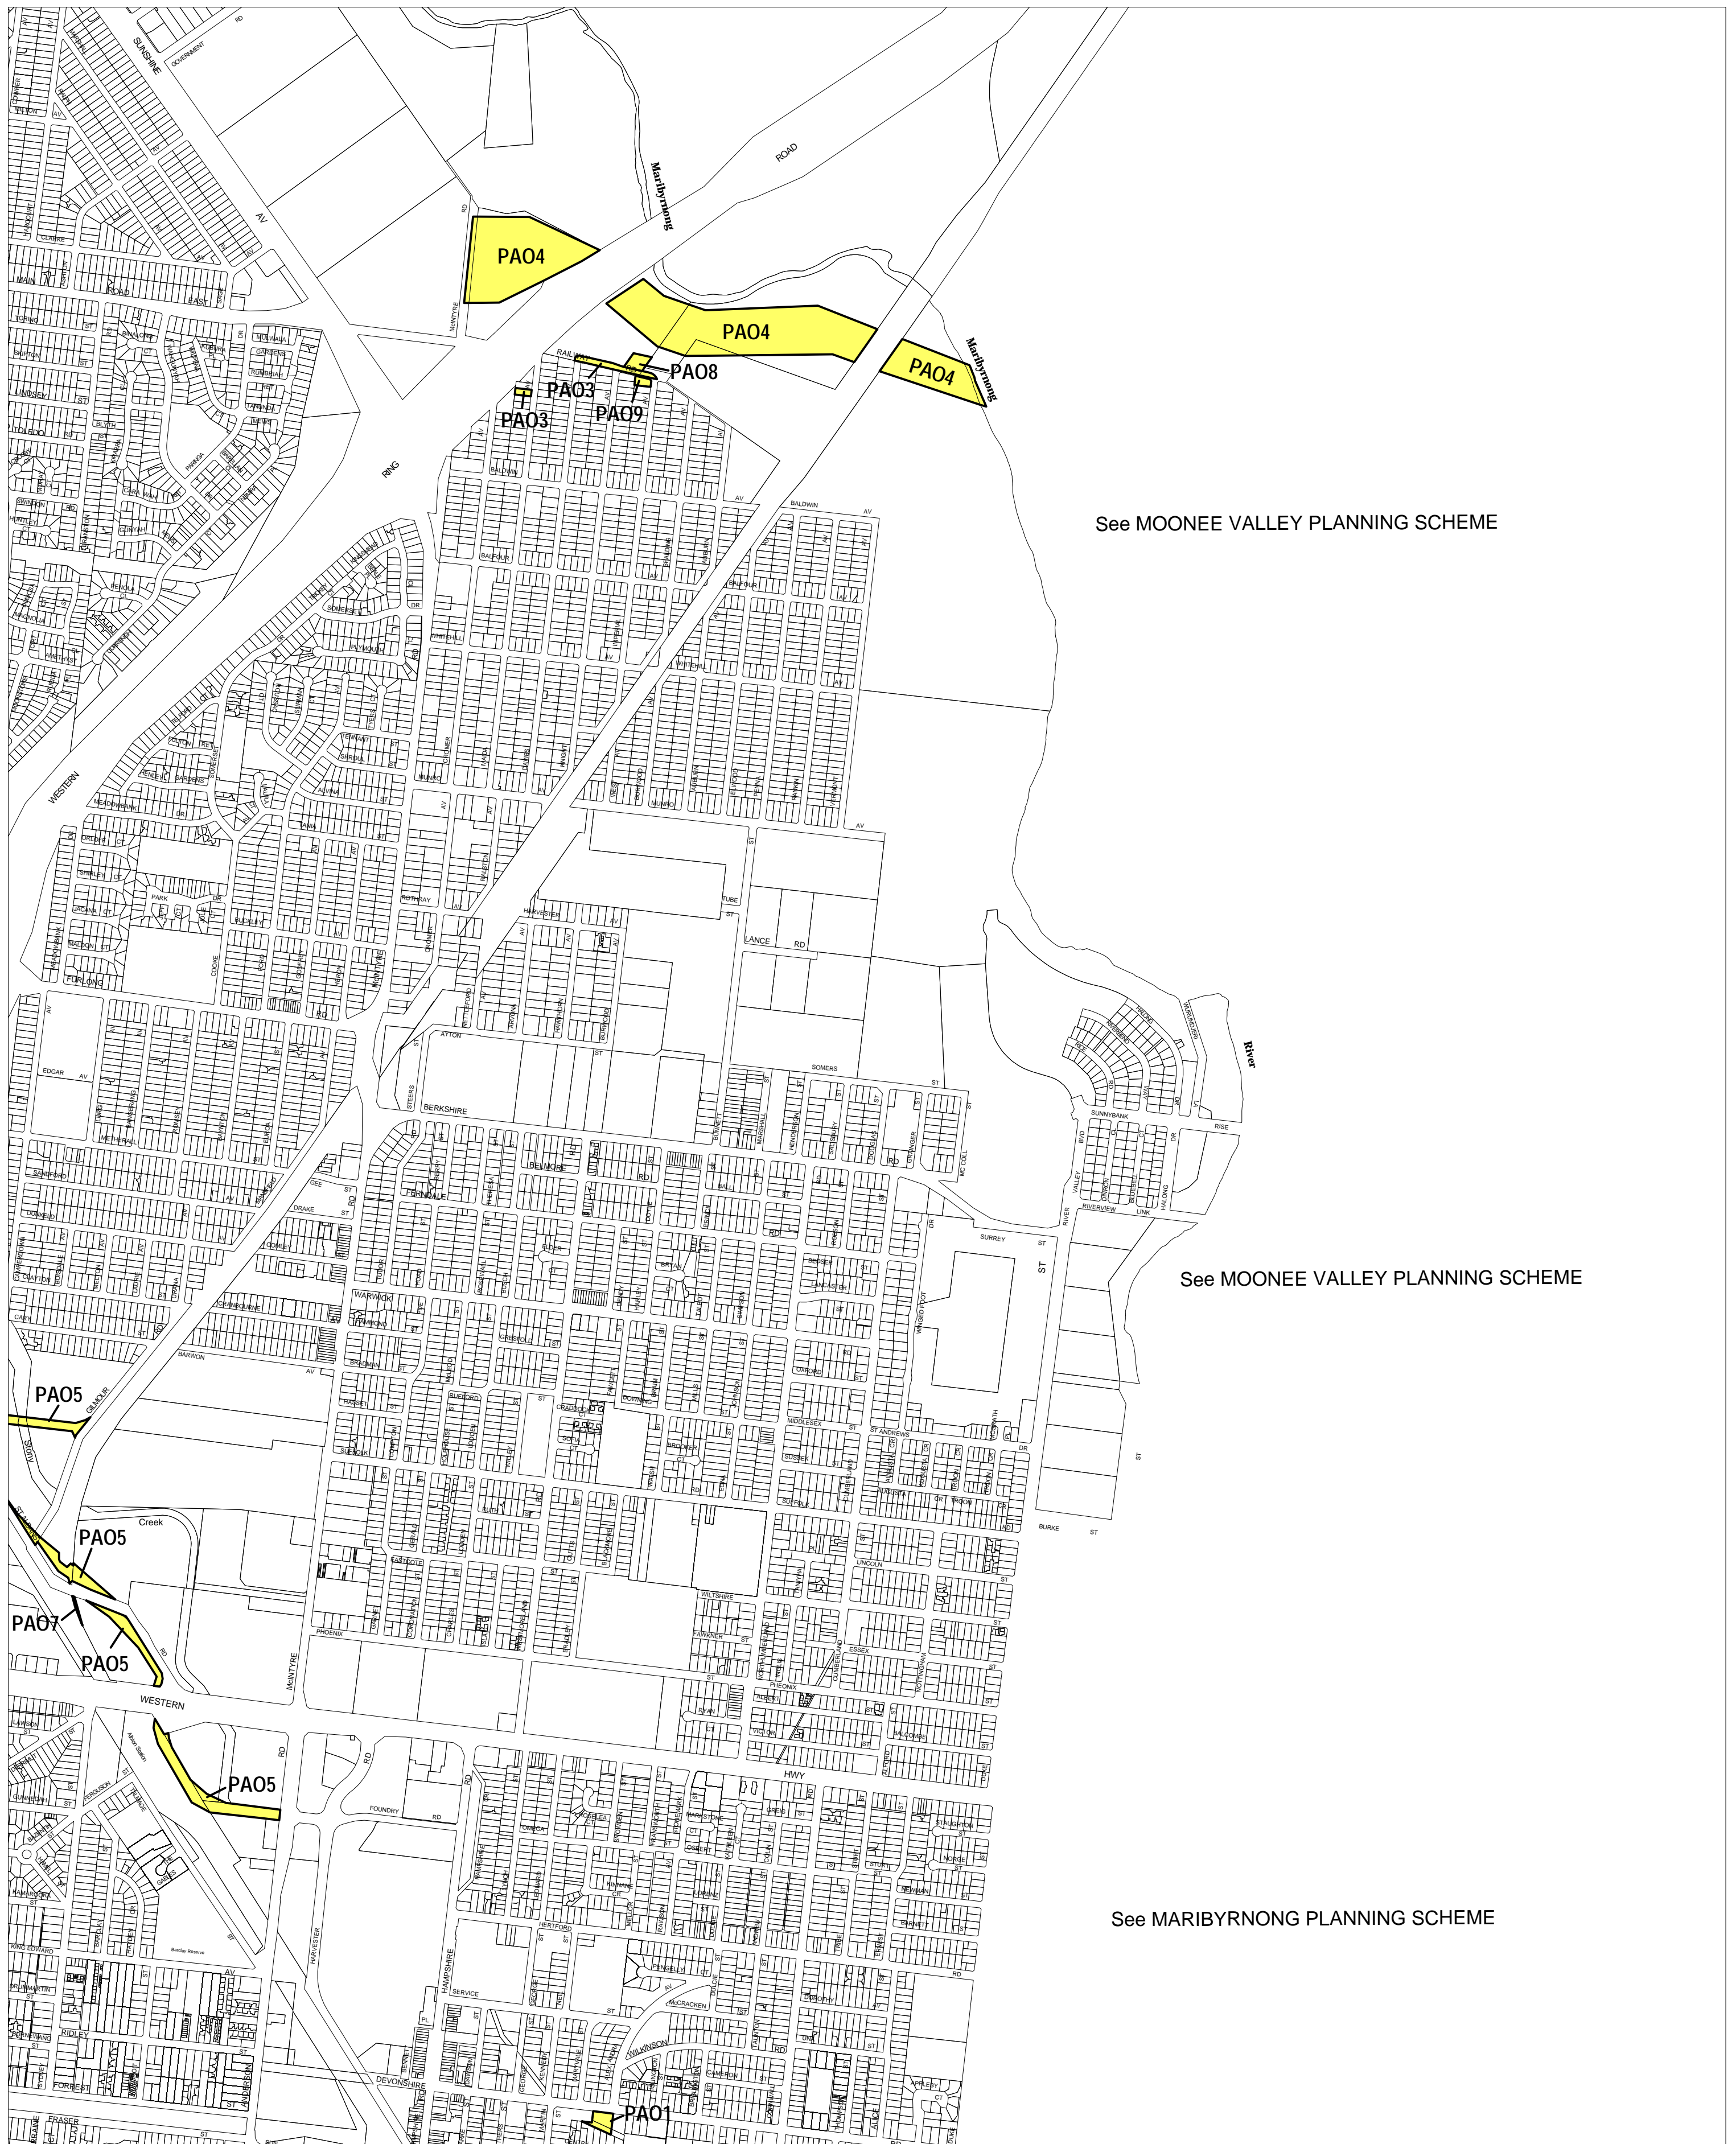

BRIMBANK PLANNING SCHEME - LOCAL PROVISION

See MOONEE VALLEY PLANNING SCHEME

See MOONEE VALLEY PLANNING SCHEME

See MARIBYRNONG PLANNING SCHEME

Overlays	Description
PAO1	Public Acquisition Overlay 1
PAO3	Public Acquisition Overlay 3
PAO4	Public Acquisition Overlay 4
PAO5	Public Acquisition Overlay 5
PAO7	Public Acquisition Overlay 7
PAO8	Public Acquisition Overlay 8
PAO9	Public Acquisition Overlay 9

200 0 200 400 600 800 1000 m

AUSTRALIAN MAP GRID ZONE 55

INDEX TO ADJOINING METRIC SERIES MAP

Printed: 31/10/2008

AMENDMENT C106 PART 1