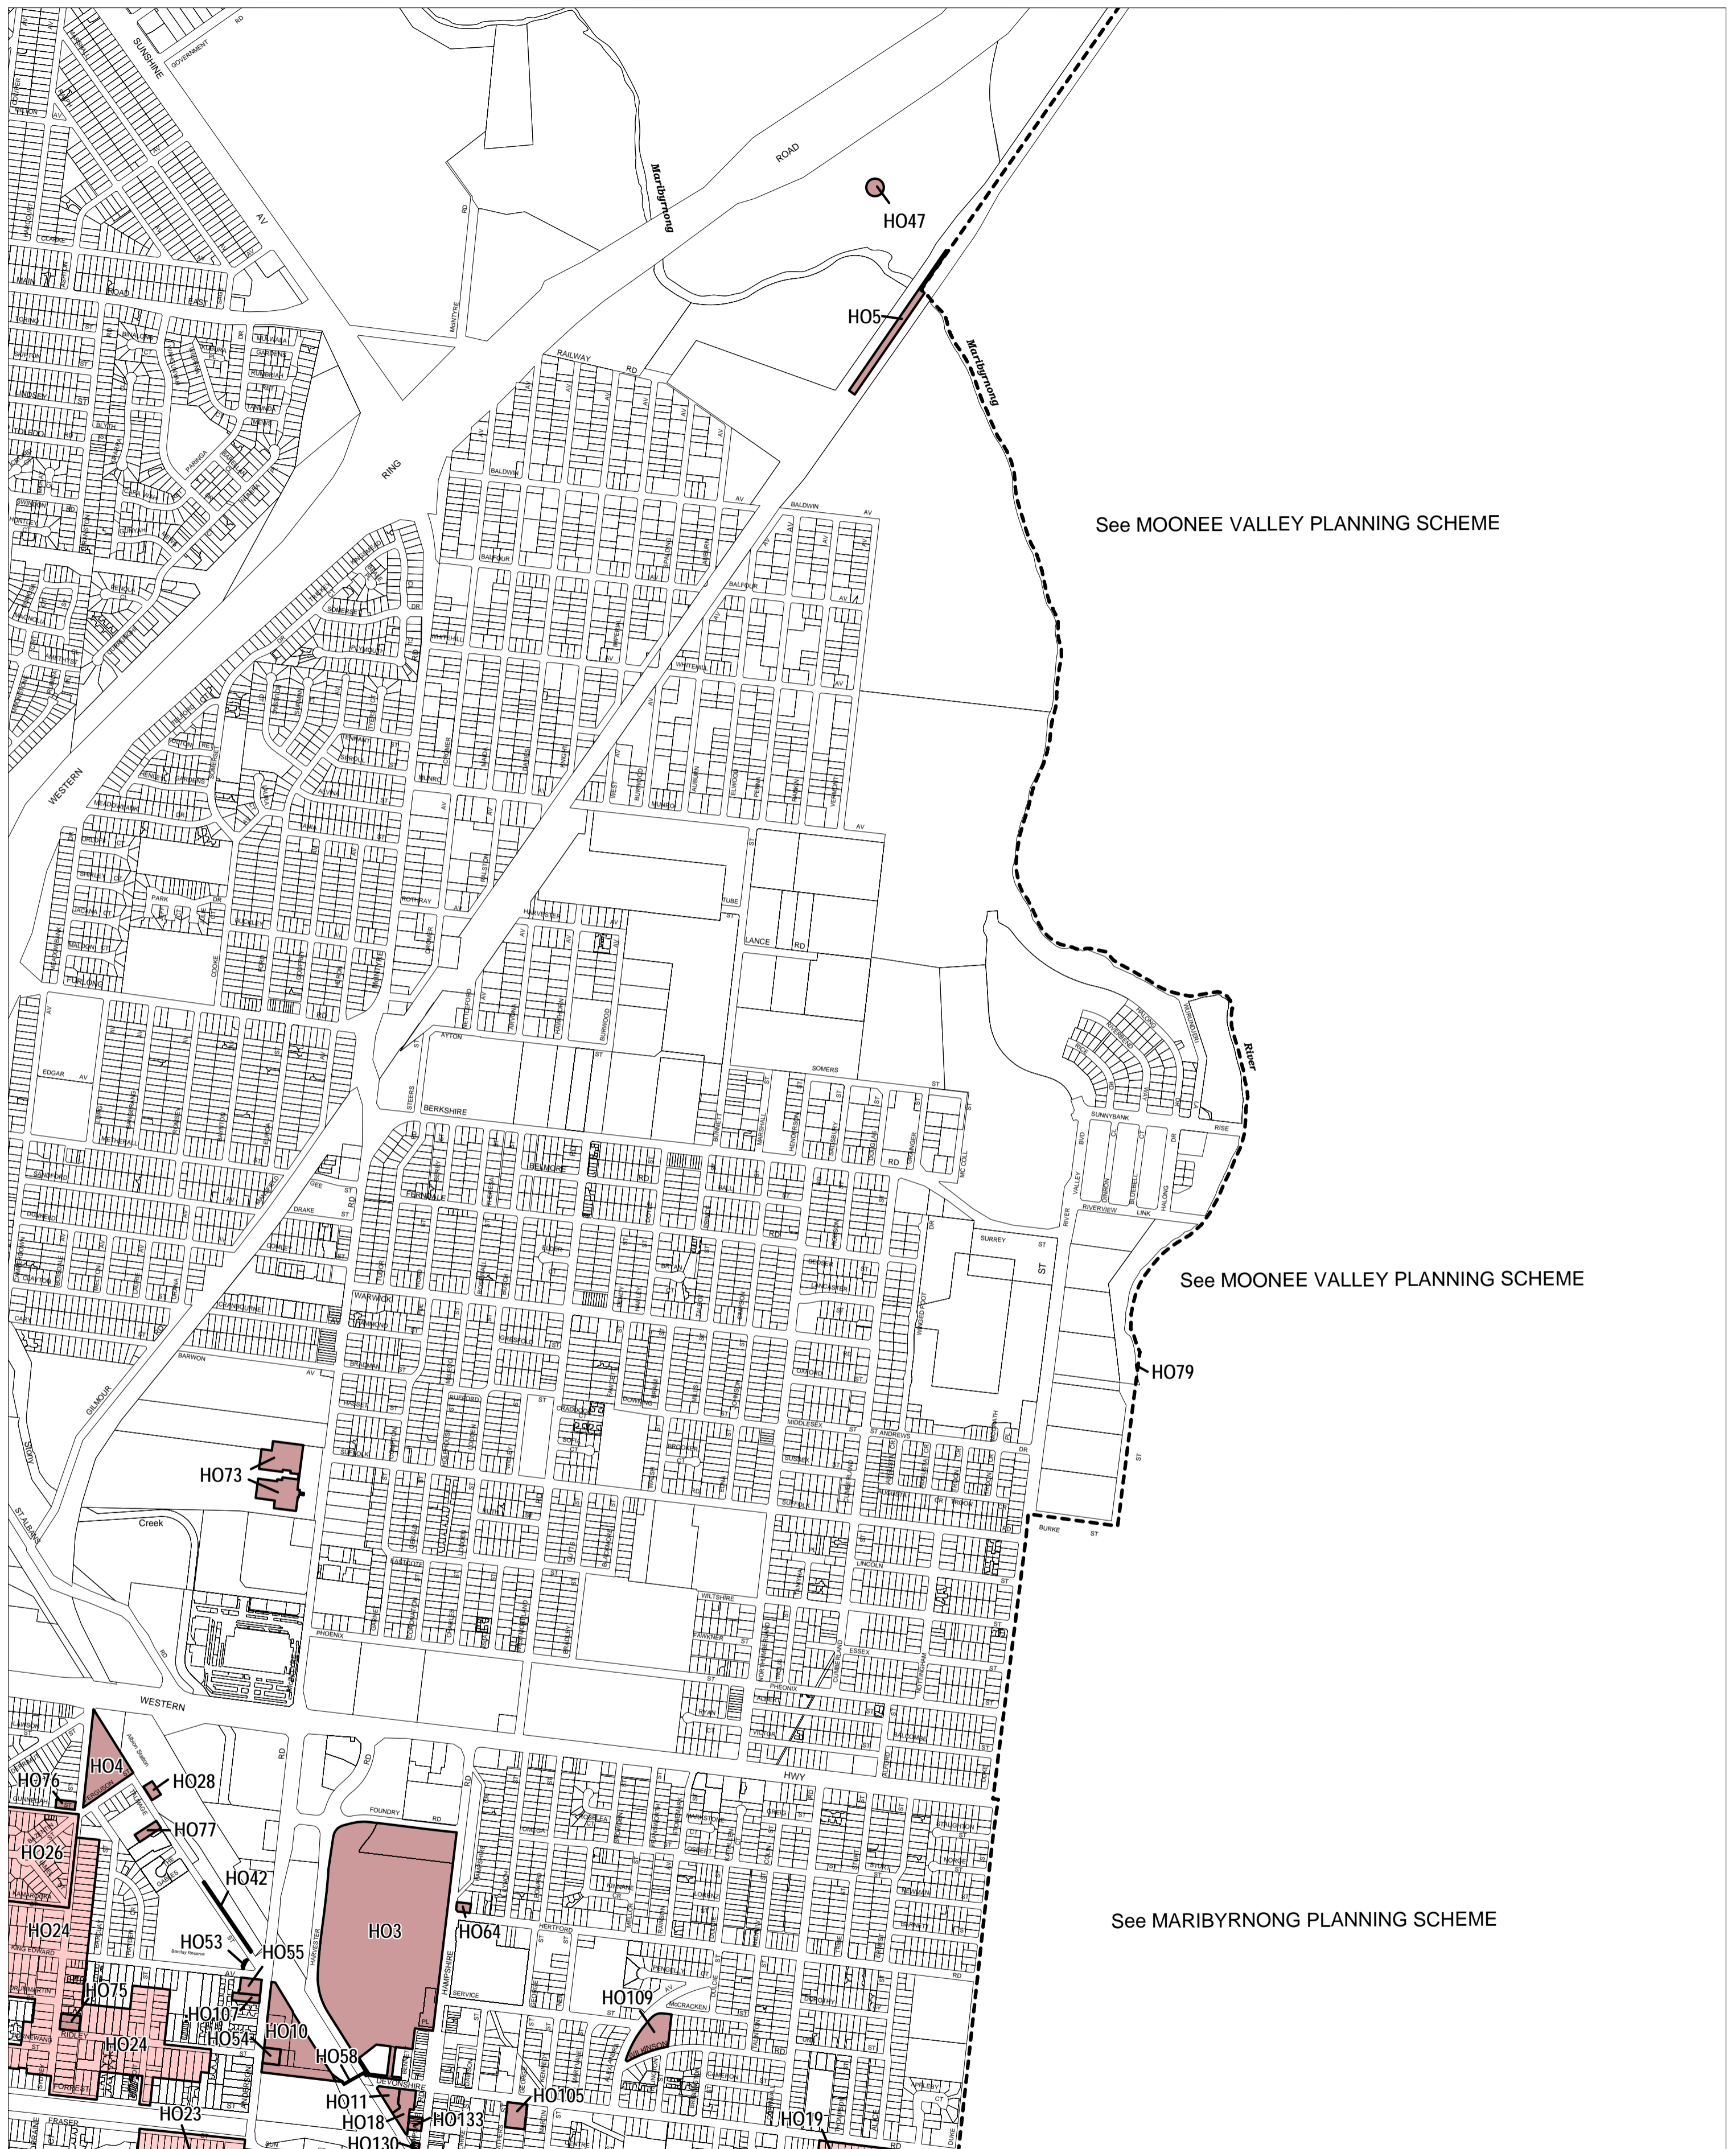

BRIMBANK PLANNING SCHEME - LOCAL PROVISION

See MOONEE VALLEY PLANNING SCHEME

See MOONEE VALLEY PLANNING SCHEME

See MARIBYRNONG PLANNING SCHEME

This publication is copyright. No part may be reproduced by any process except in accordance with the provisions of the Copyright Act. © State of Victoria.
 This map should be read in conjunction with additional Planning Overlay Maps (if applicable) as indicated on the INDEX TO MAPS.