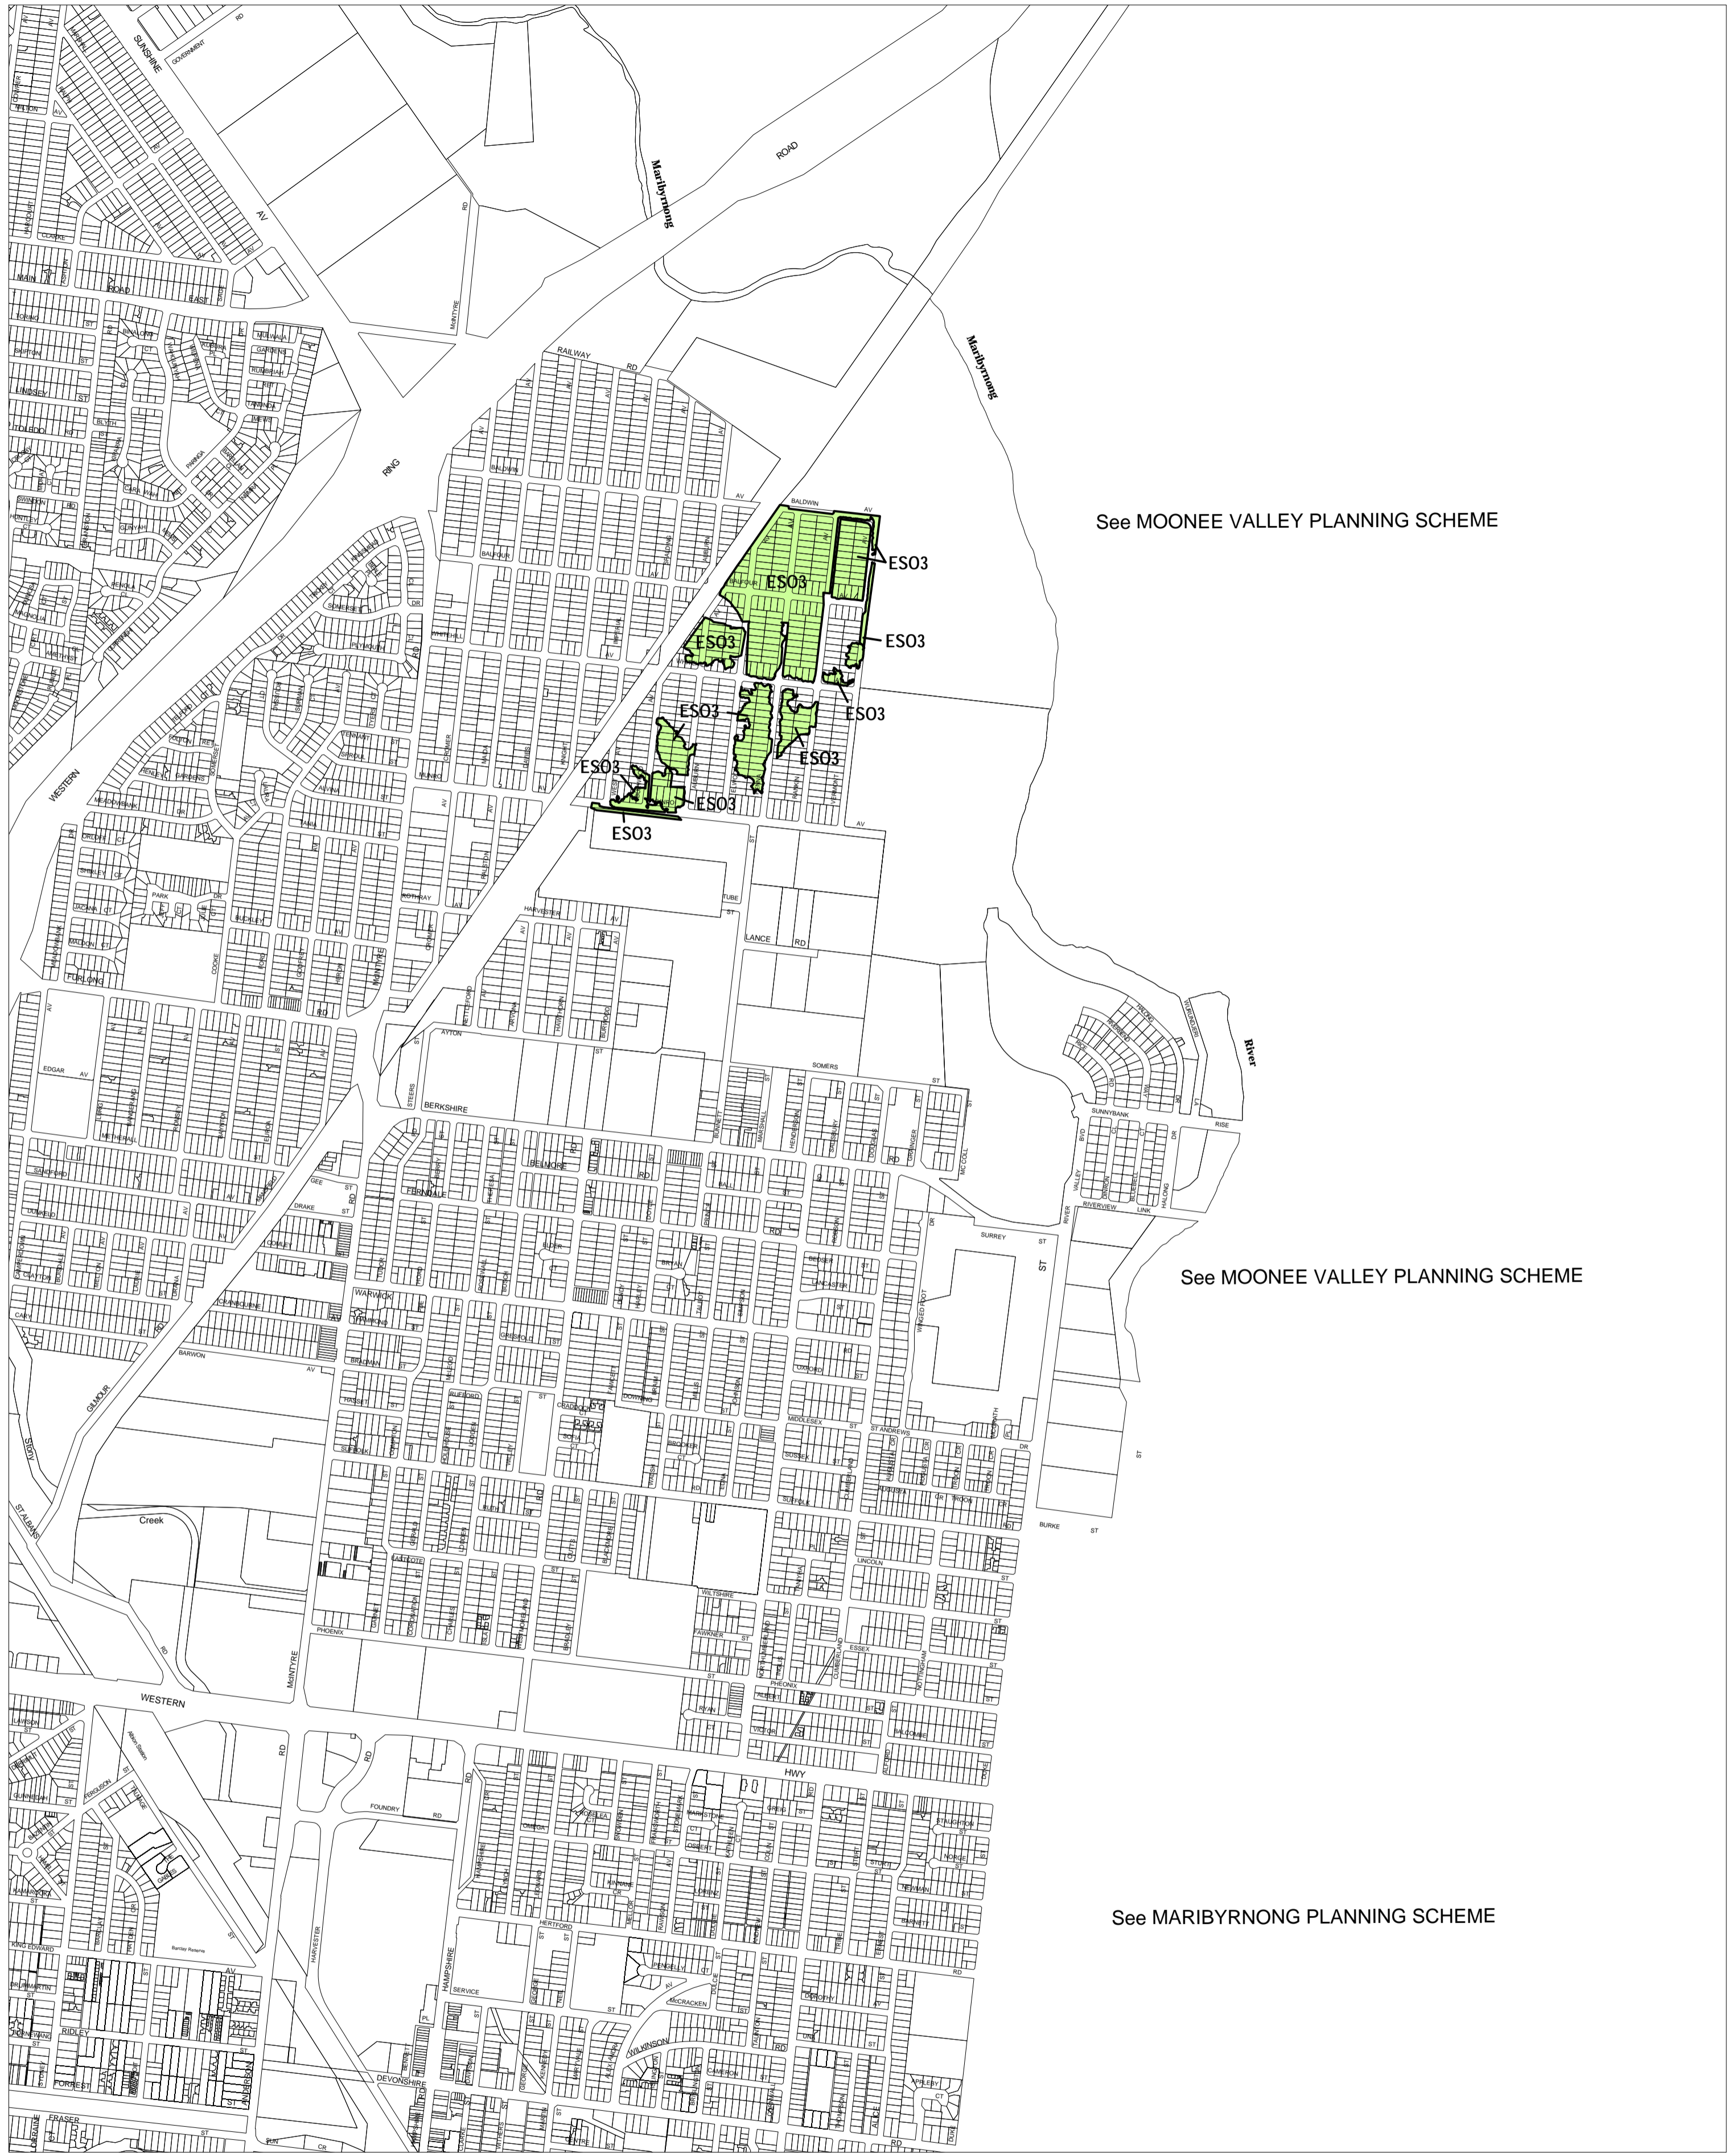

BRIMBANK PLANNING SCHEME - LOCAL PROVISION

See MOONEE VALLEY PLANNING SCHEME

See MOONEE VALLEY PLANNING SCHEME

See MARIBYRNONG PLANNING SCHEME

Overlays
ES03 Environmental Significance Overlay - Schedule 3

AUSTRALIAN MAP GRID ZONE 55

INDEX TO ADJOINING METRIC SERIES MAP

Printed: 26/7/2007

AMENDMENT C90