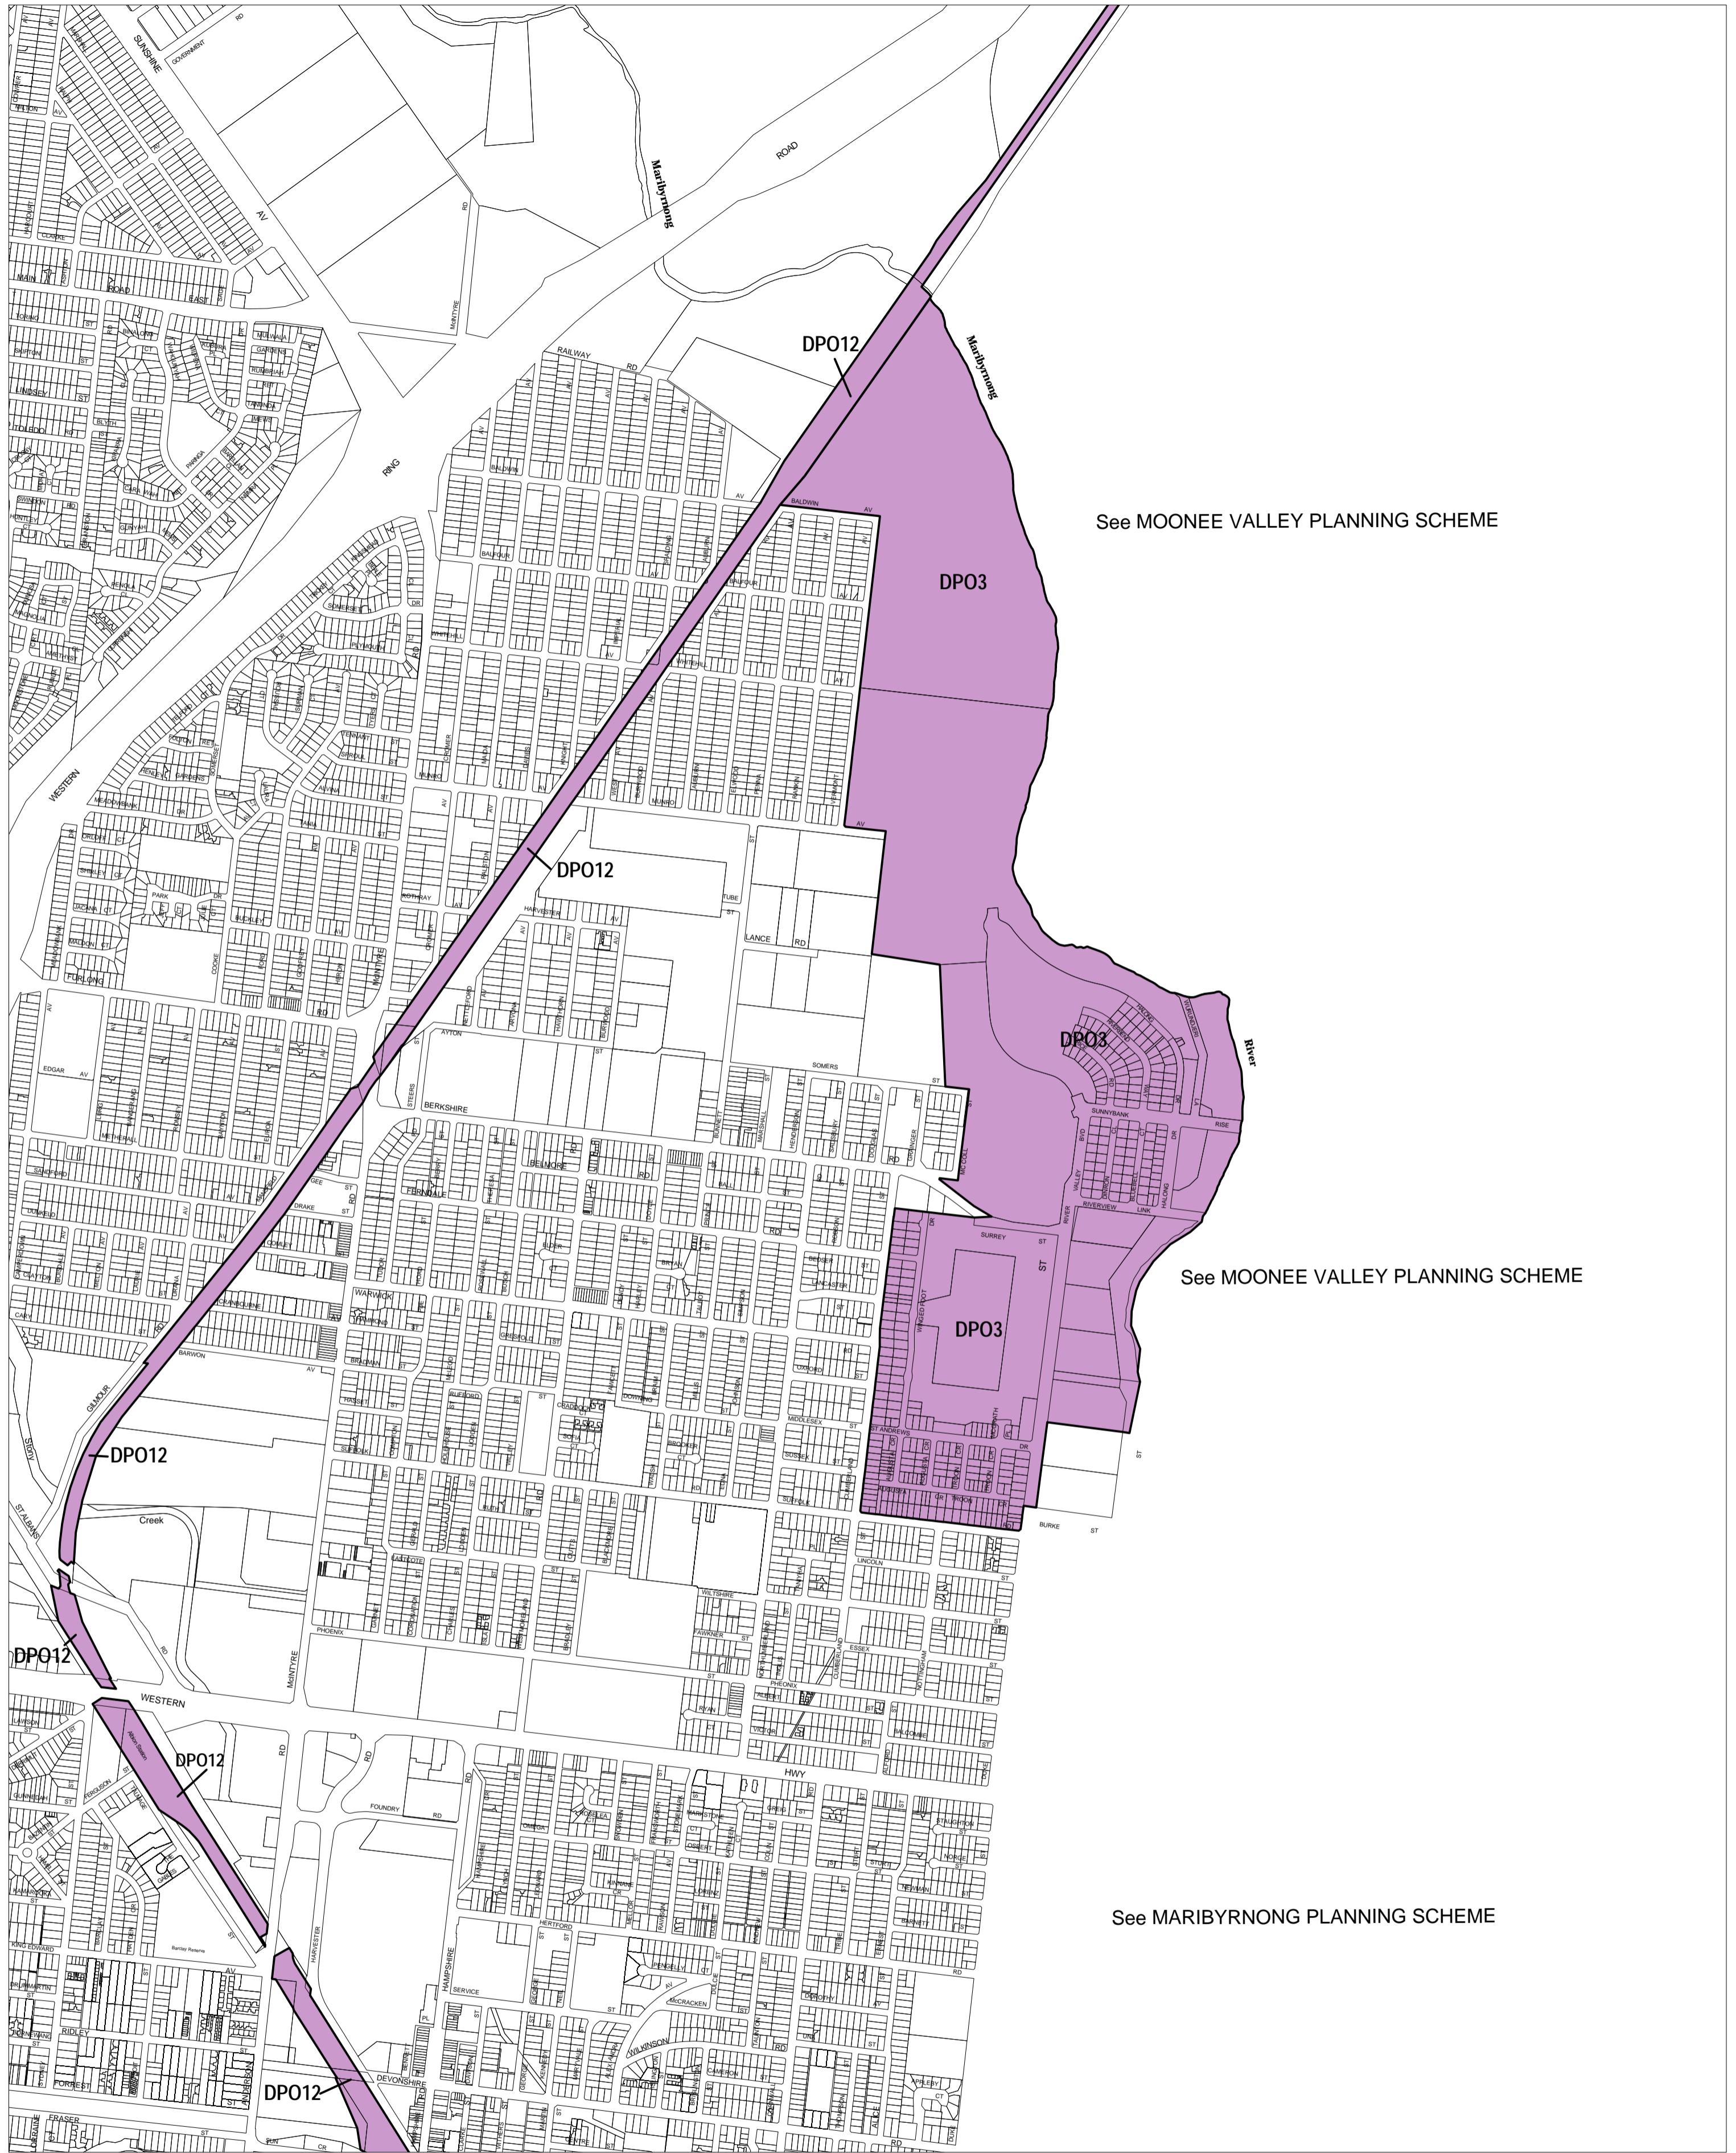

BRIMBANK PLANNING SCHEME - LOCAL PROVISION

See MOONEE VALLEY PLANNING SCHEME

See MOONEE VALLEY PLANNING SCHEME

See MARIBYRNONG PLANNING SCHEME

1. **Overlays**
2. DPO12 Development Plan Overlay - Schedule 12
   - DPO3 Development Plan Overlay - Schedule 3

AUSTRALIAN MAP GRID ZONE 55

INDEX TO ADJOINING METRIC SERIES MAP

Printed: 26/7/2007

AMENDMENT C32