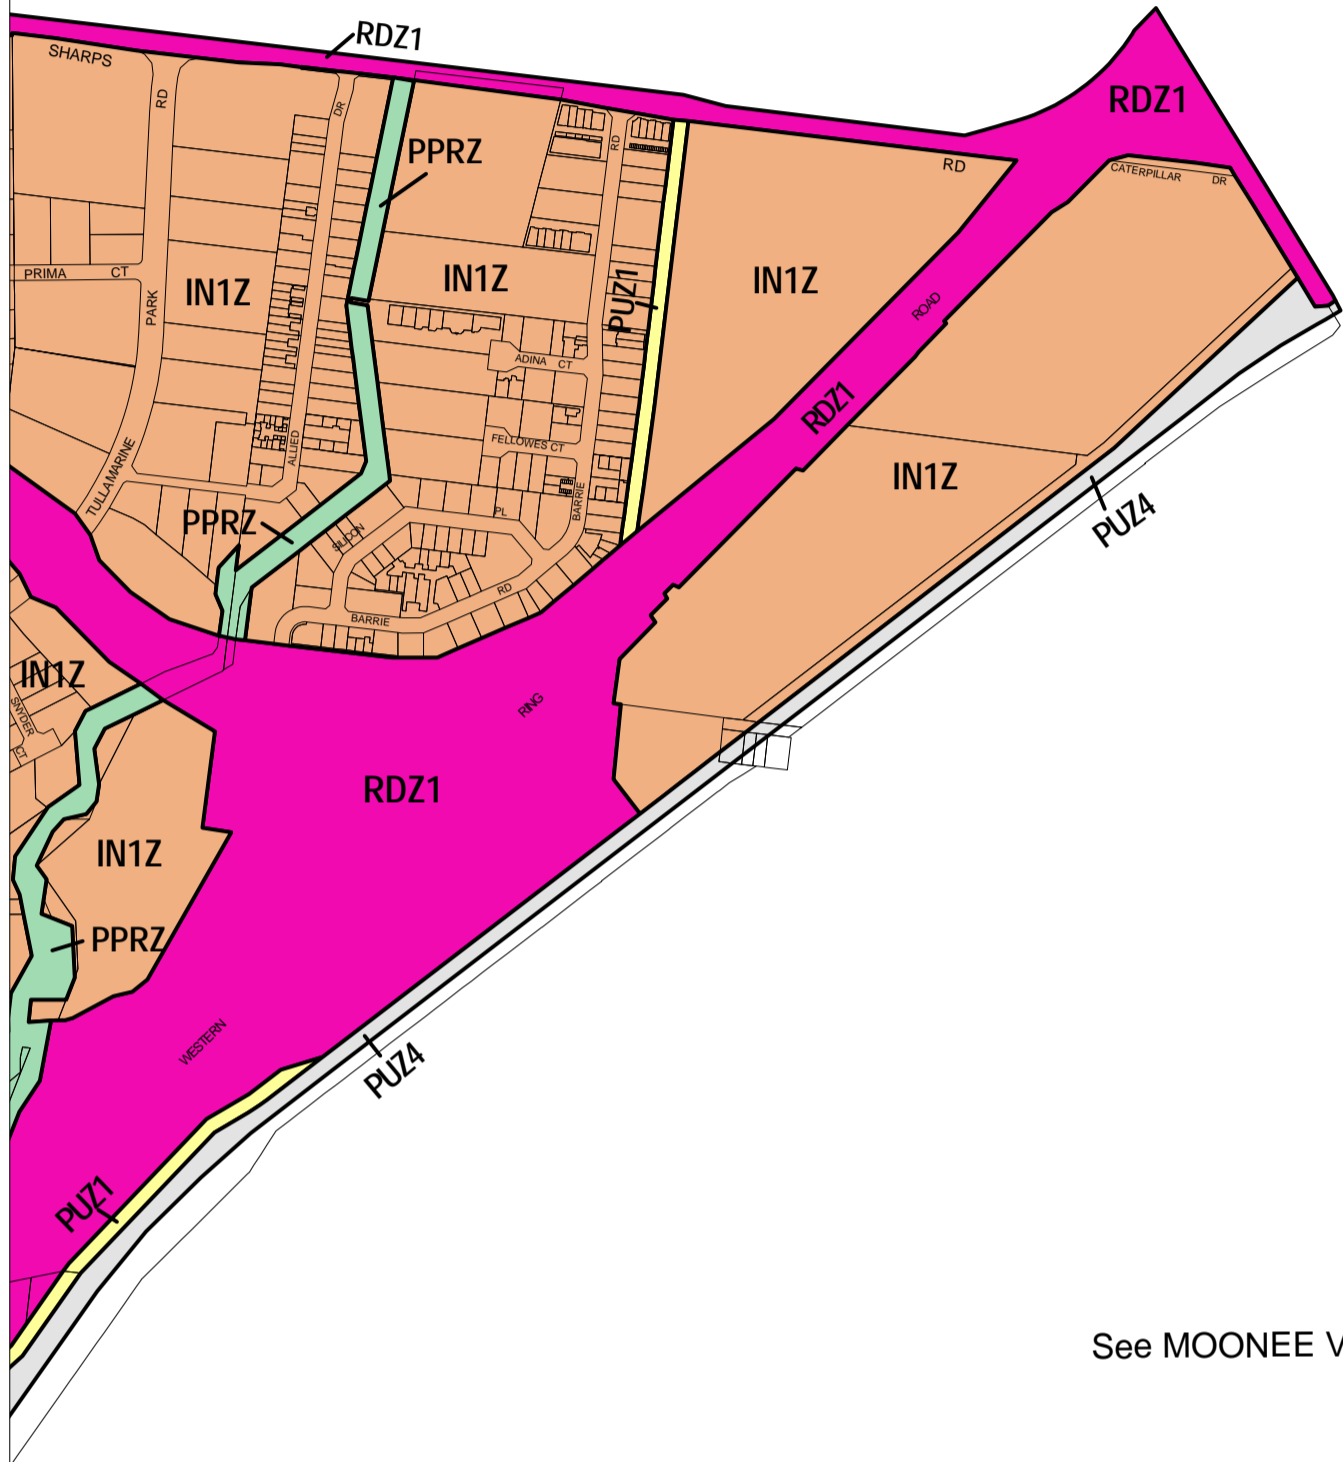

BRIMBANK PLANNING SCHEME - LOCAL PROVISION

See HUME PLANNING SCHEME

See MORELAND PLANNING SCHEME

See MORELAND PLANNING SCHEME

See MOONEE VALLEY PLANNING SCHEME

See MOONEE VALLEY PLANNING SCHEME

AUSTRALIAN MAP GRID ZONE 55

Printed: 7/12/2007

AMENDMENT C95 PT.1

ZONES

MAP No 6