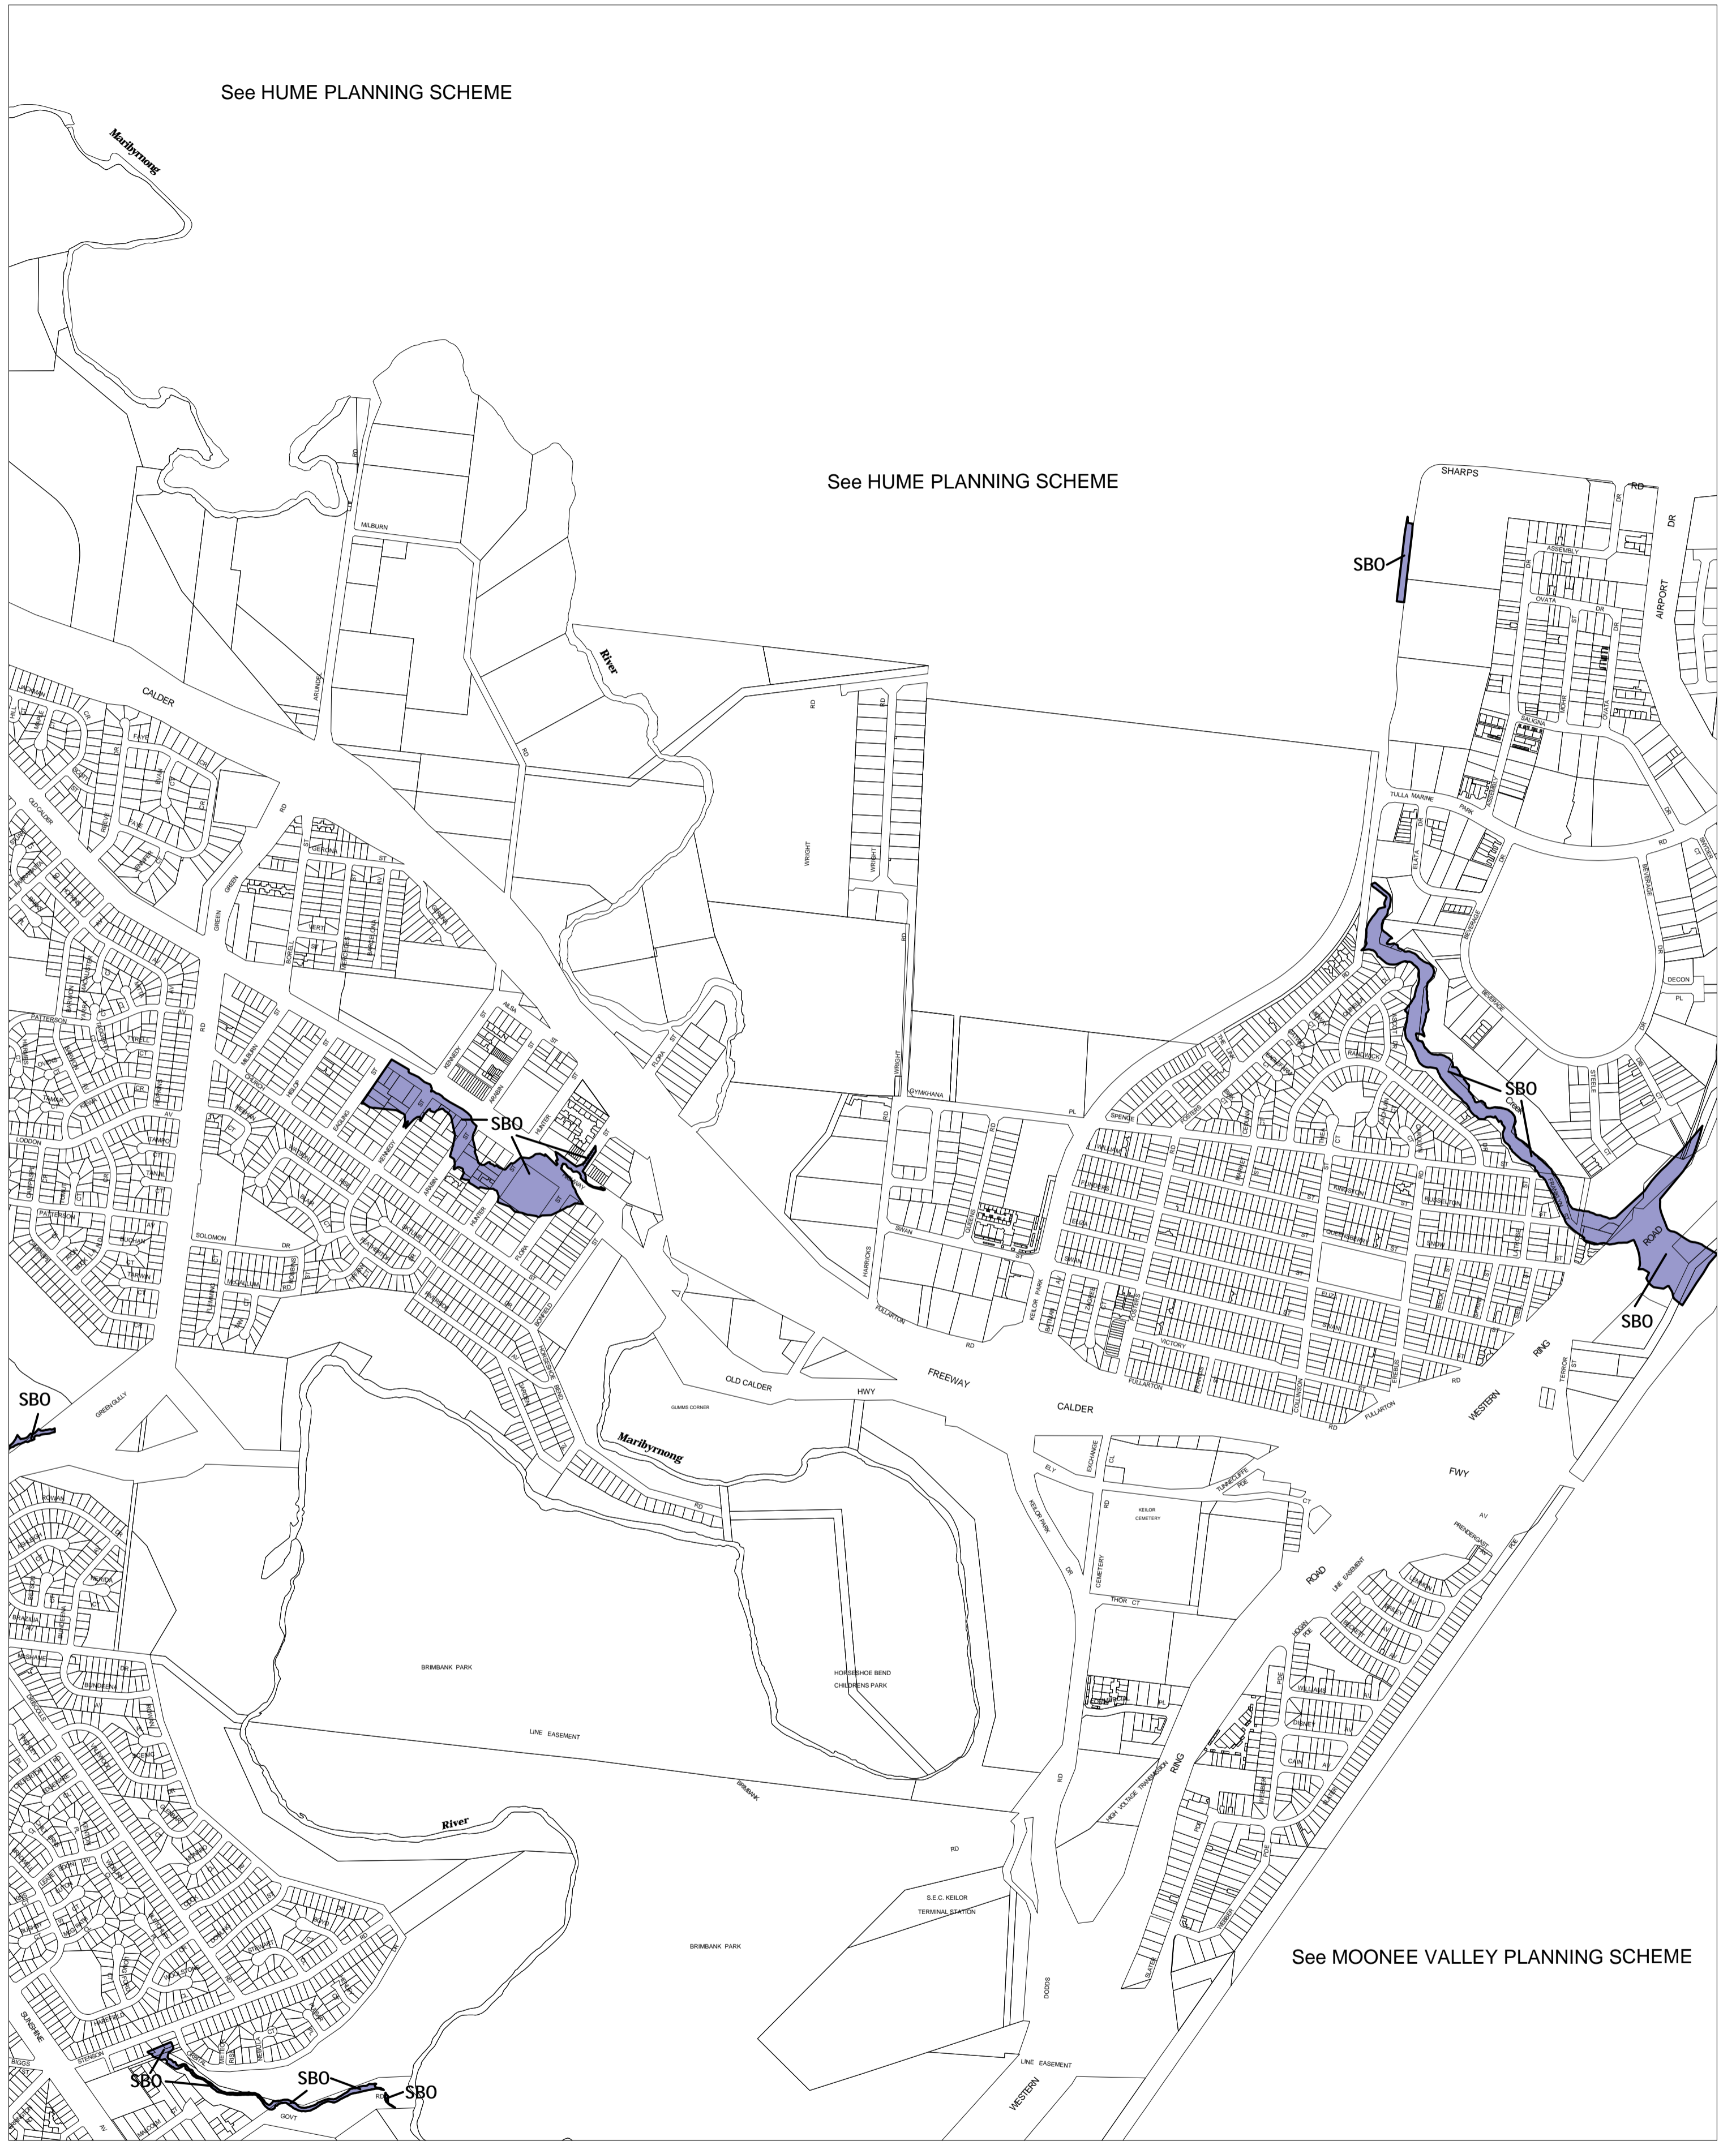

BRIMBANK PLANNING SCHEME - LOCAL PROVISION

See HUME PLANNING SCHEME

See HUME PLANNING SCHEME

See MOONEE VALLEY PLANNING SCHEME

Overlays

- SBO Special Building Overlay

AUSTRALIAN MAP GRID ZONE 55

Printed: 27/7/2007

AMENDMENT C3