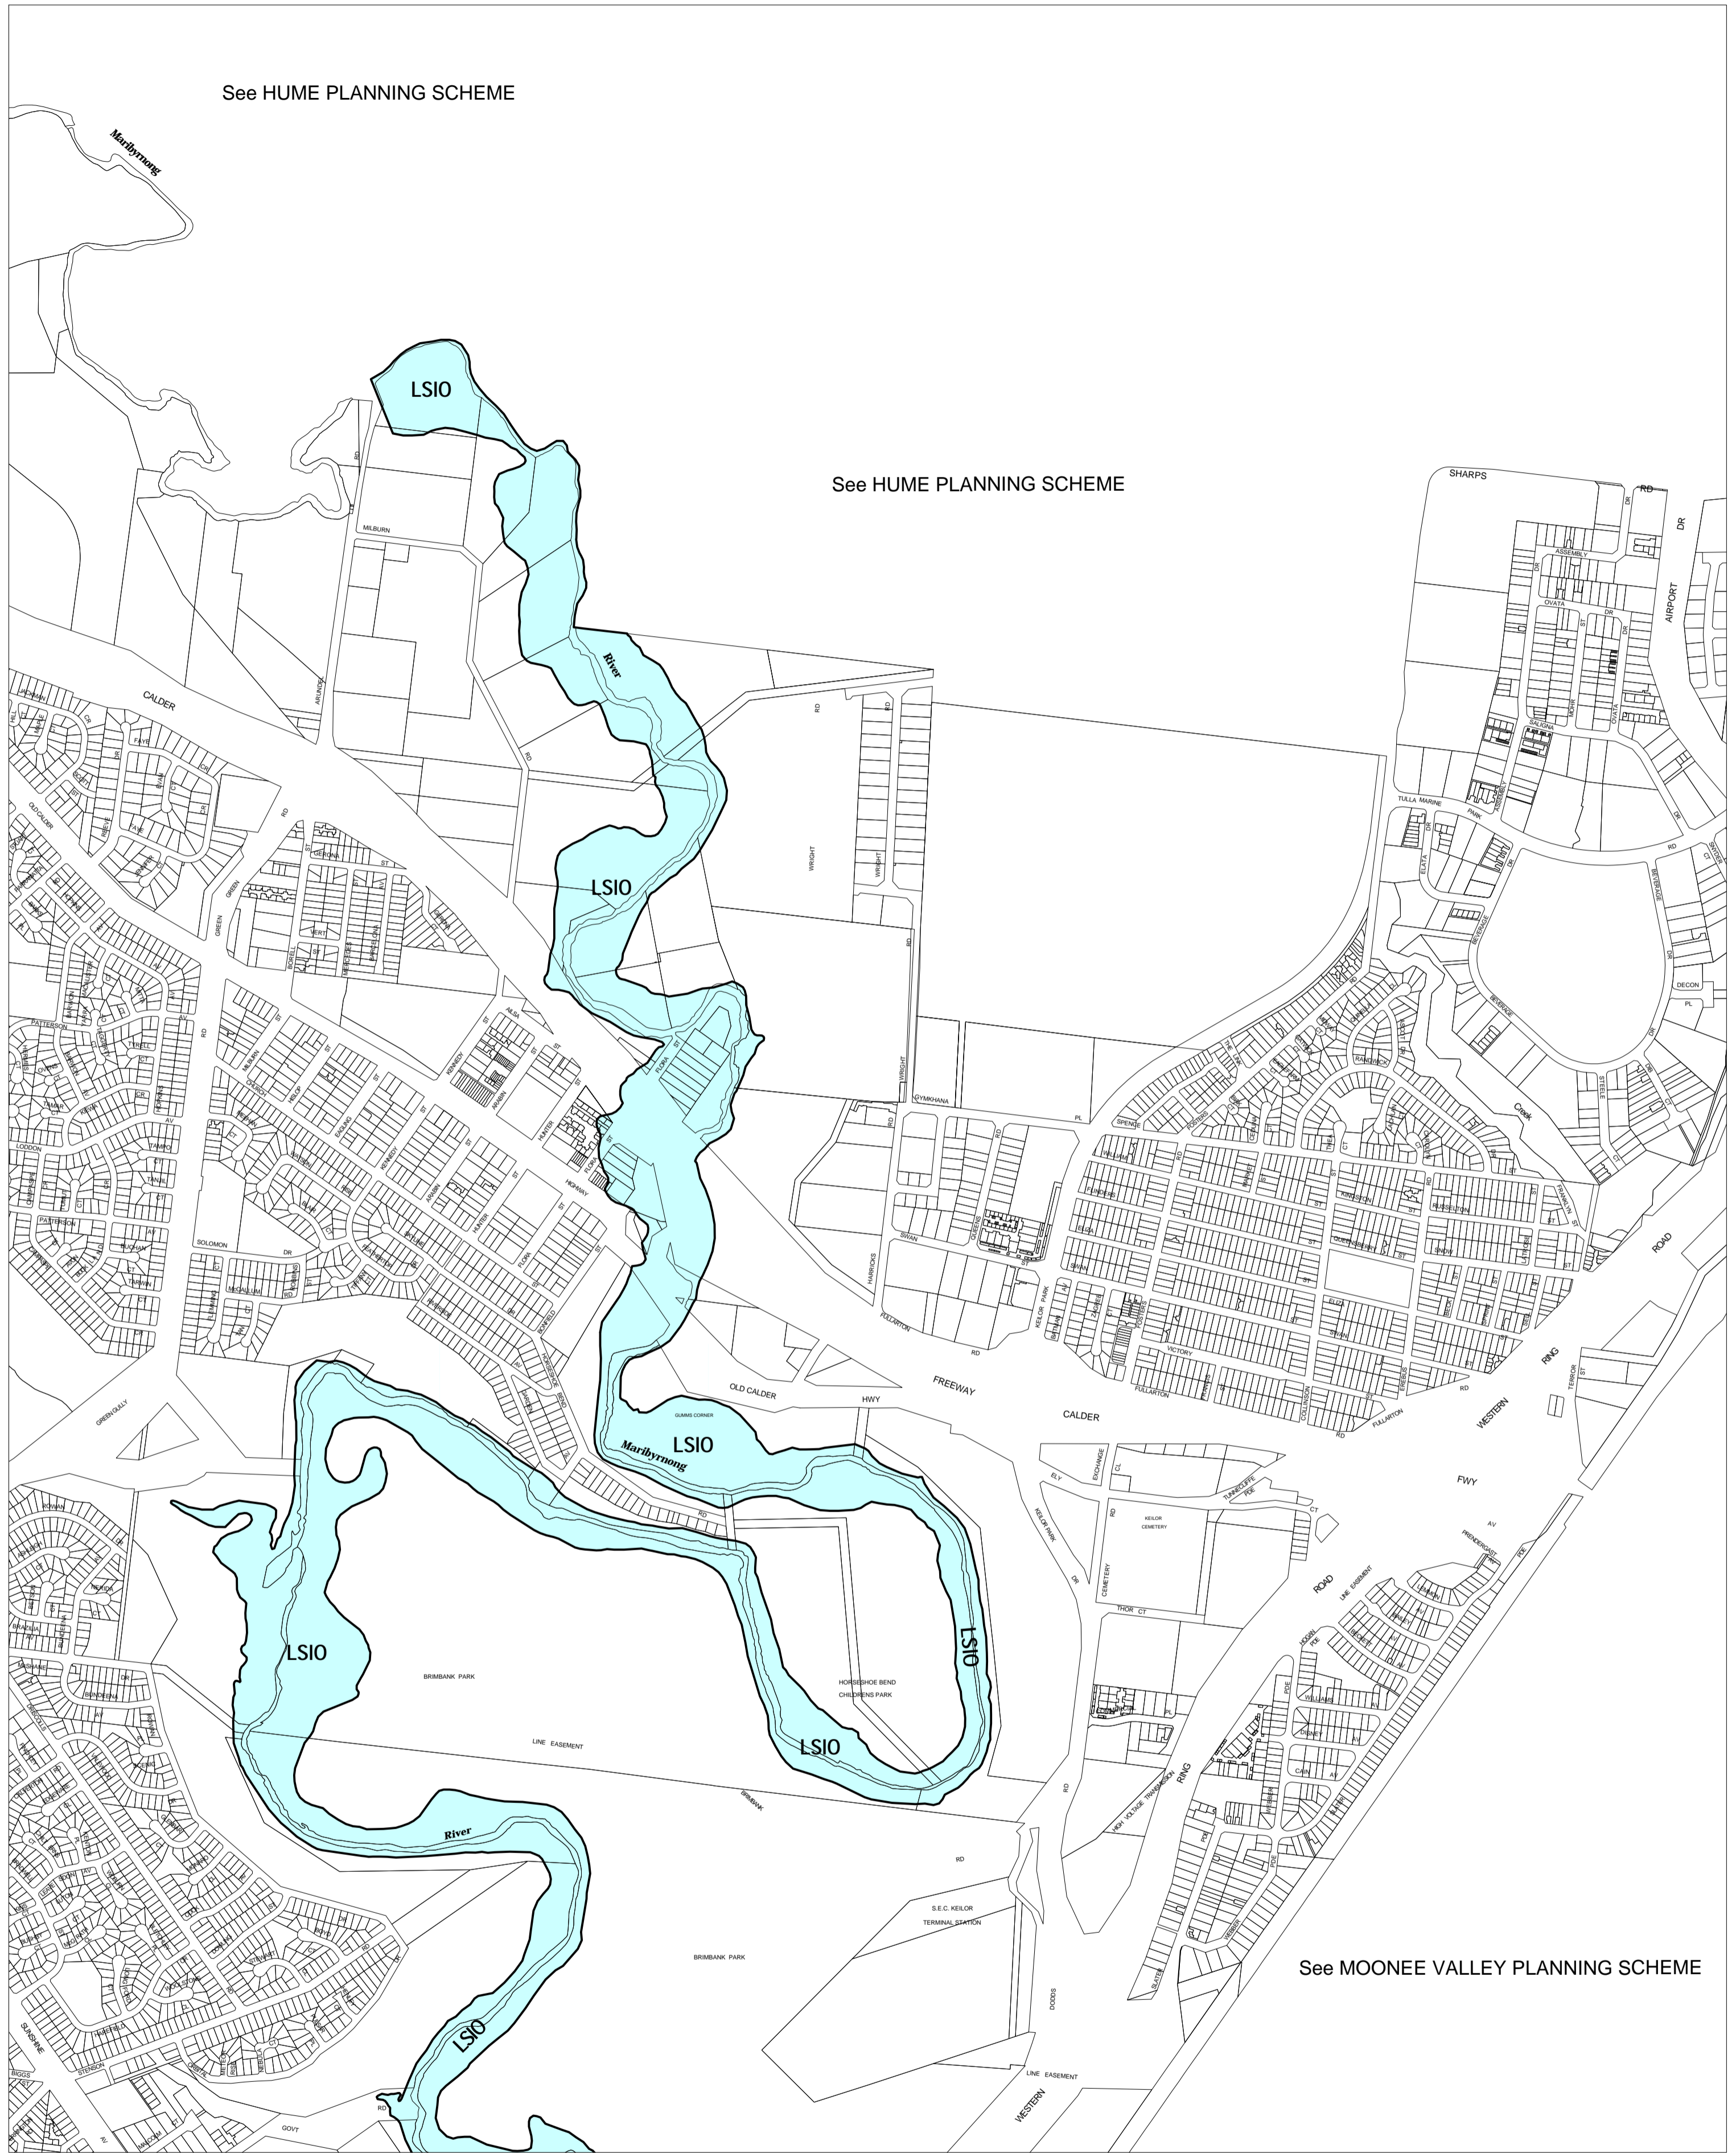

BRIMBANK PLANNING SCHEME - LOCAL PROVISION

See HUME PLANNING SCHEME

See HUME PLANNING SCHEME

See MOONEE VALLEY PLANNING SCHEME

Overlays
LSIO Land Subject to Inundation Overlay

AUSTRALIAN MAP GRID ZONE 55

INDEX TO ADJOINING METRIC SERIES MAP

Printed: 27/7/2007