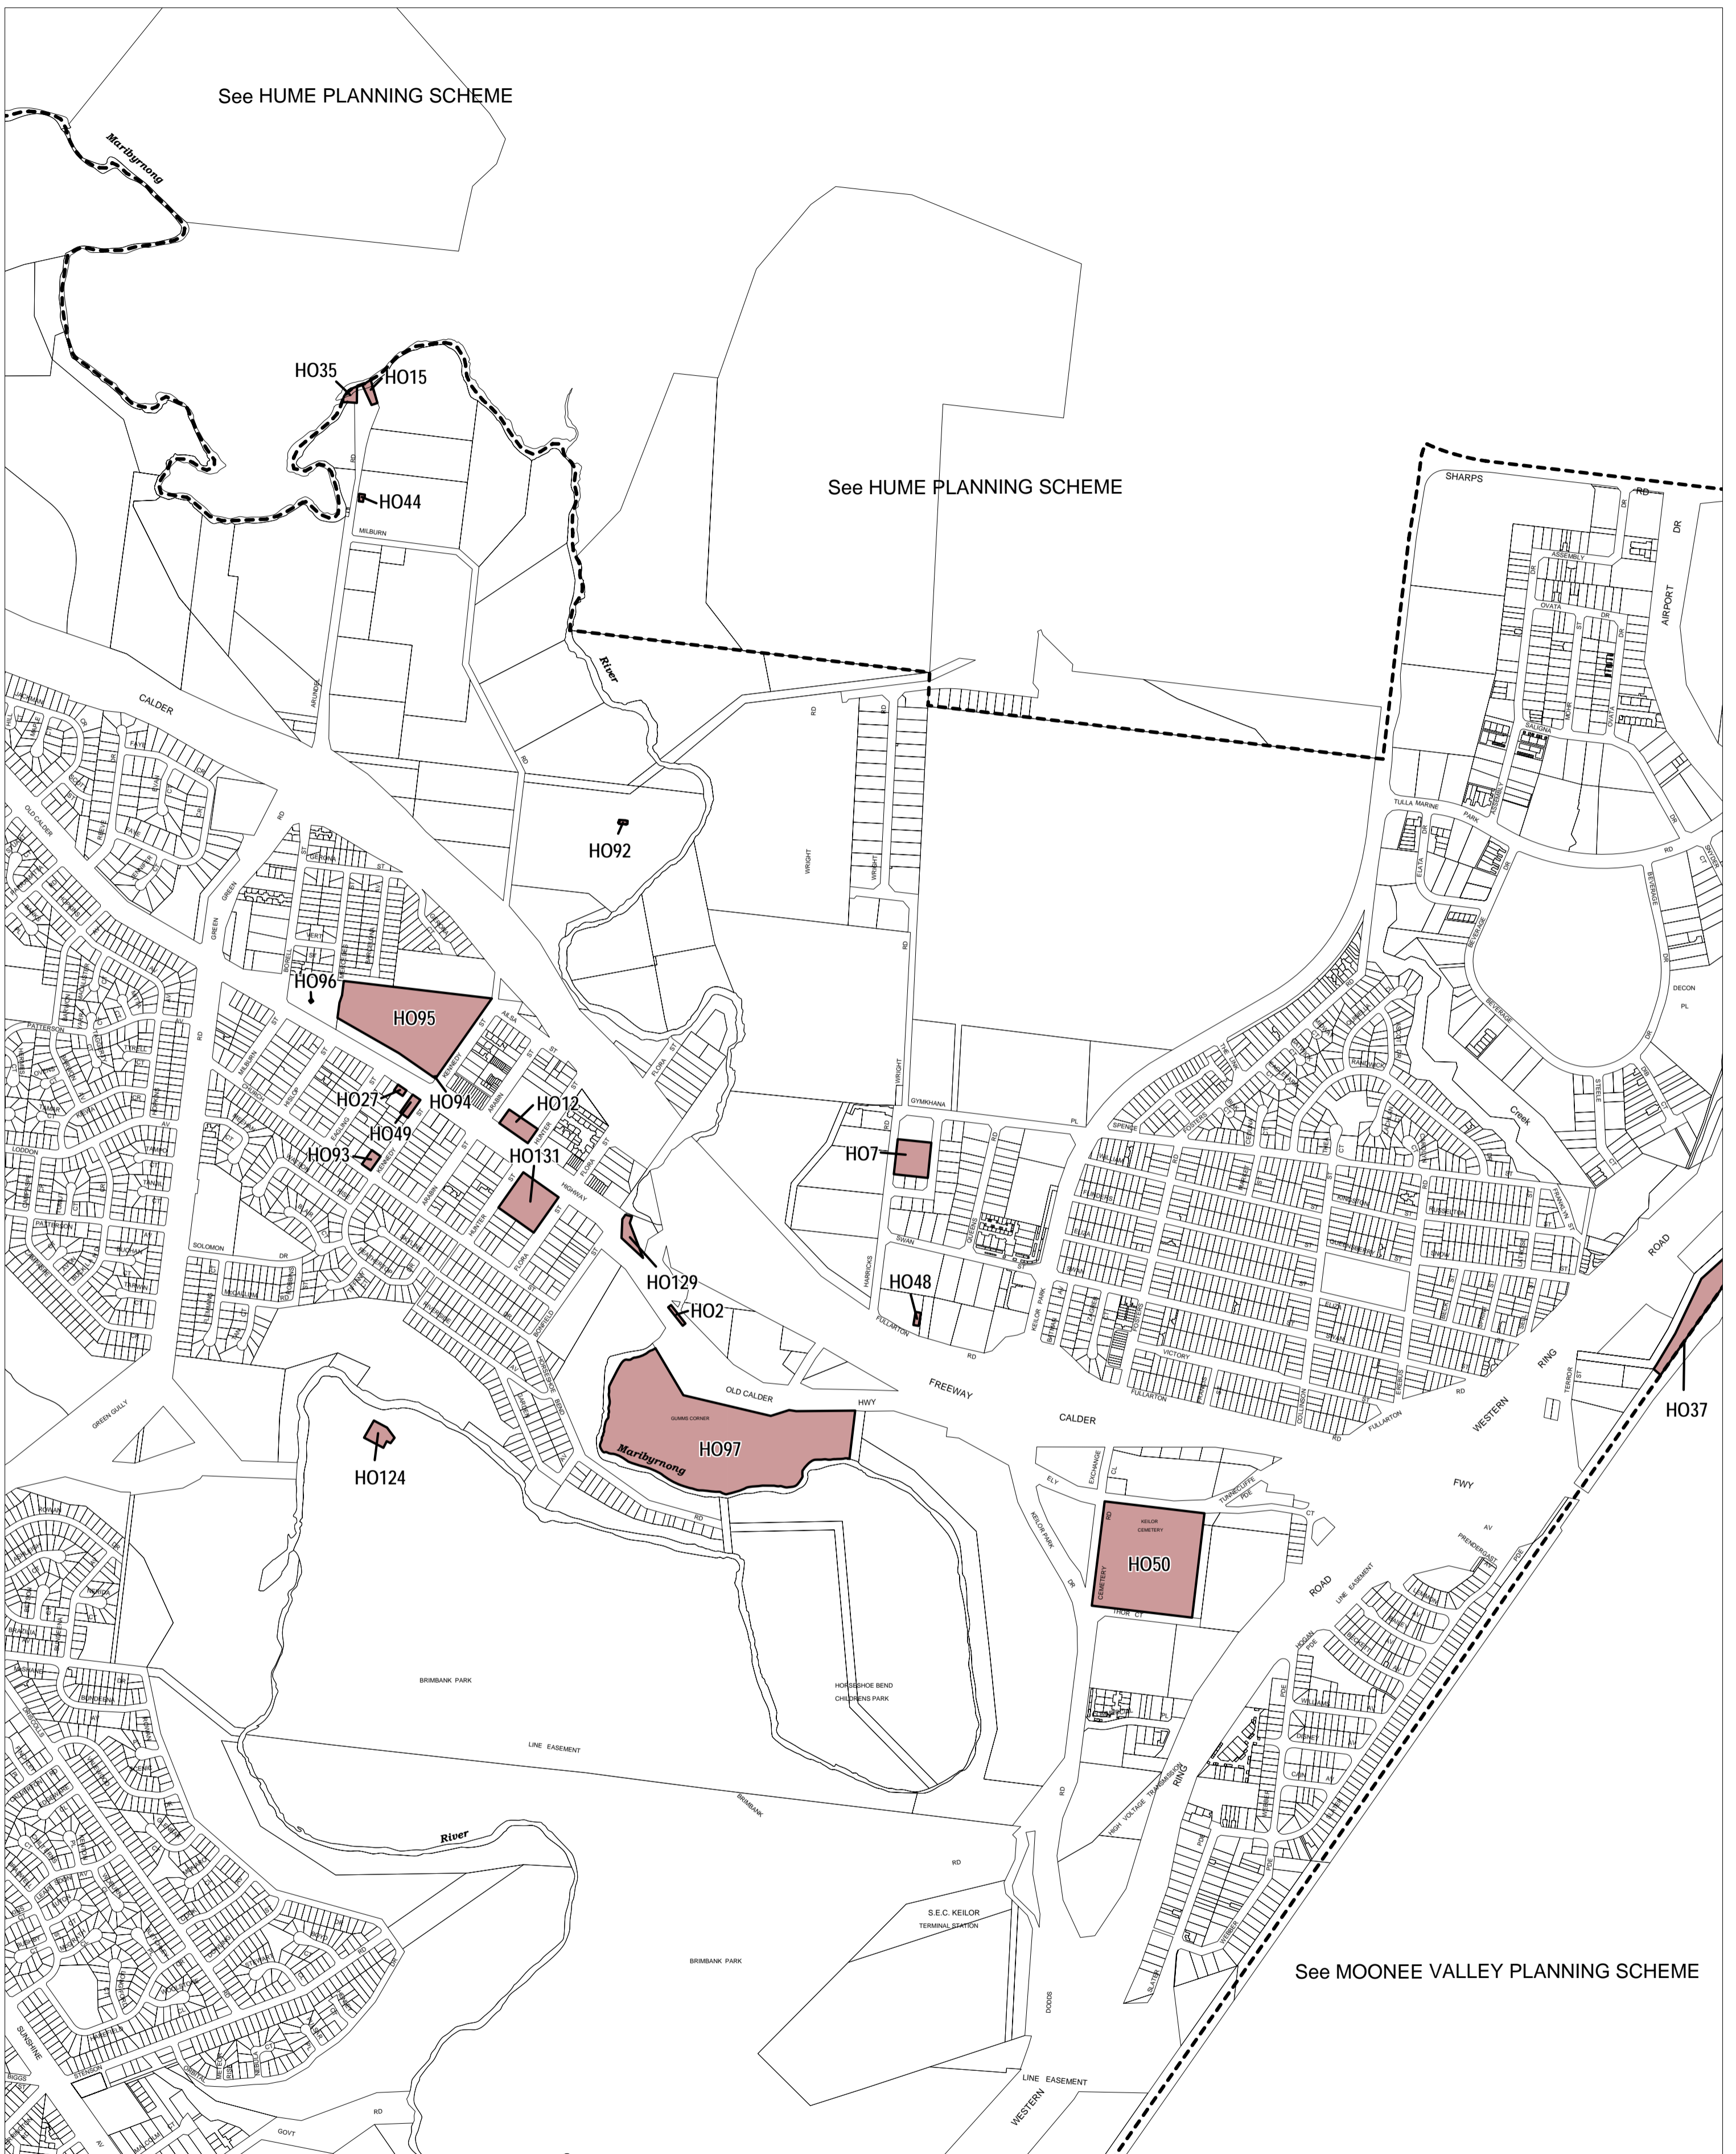

BRIMBANK PLANNING SCHEME - LOCAL PROVISION

Overlays
HO Heritage Overlay

AUSTRALIAN MAP GRID ZONE 55

INDEX TO ADJOINING METRIC SERIES MAP

Printed: 13/5/2008

AMENDMENT C84 PART 1