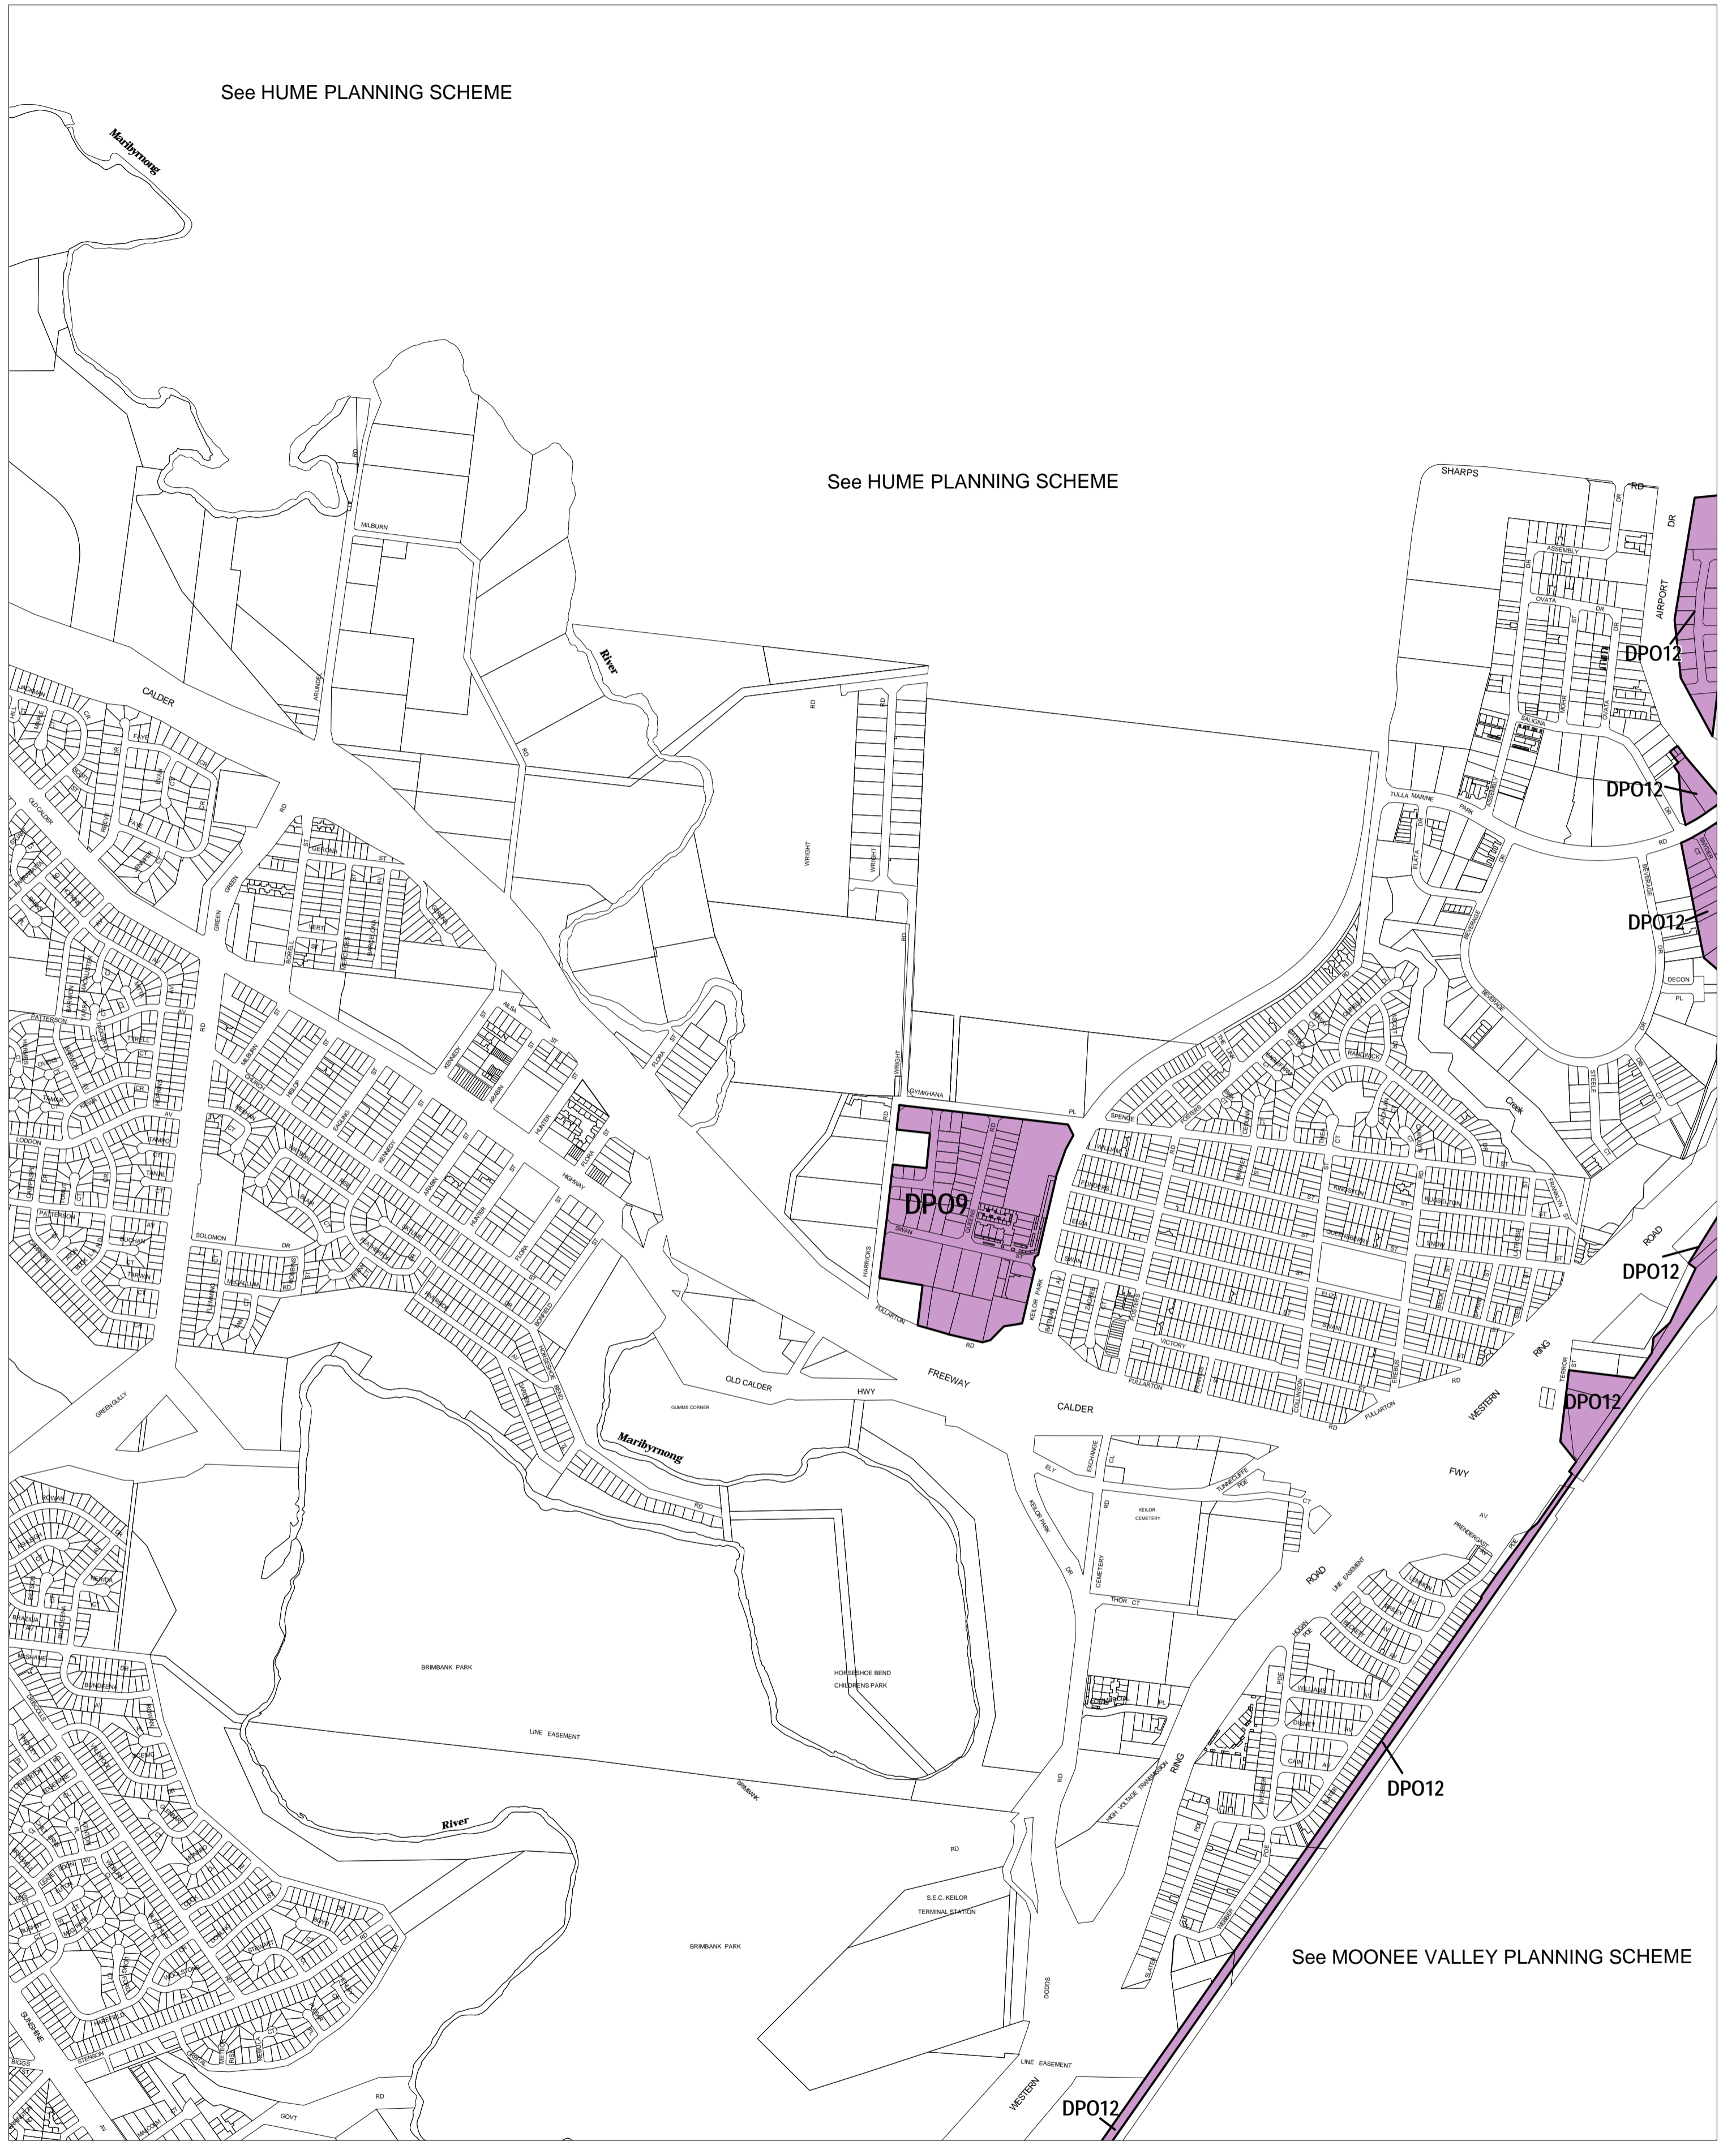

BRIMBANK PLANNING SCHEME - LOCAL PROVISION

See HUME PLANNING SCHEME

See HUME PLANNING SCHEME

See MOONEE VALLEY PLANNING SCHEME

Overlays

- DPO12 Development Plan Overlay - Schedule 12
- DPO9 Development Plan Overlay - Schedule 9

AUSTRALIAN MAP GRID ZONE 55

Printed: 26/7/2007

AMENDMENT C32