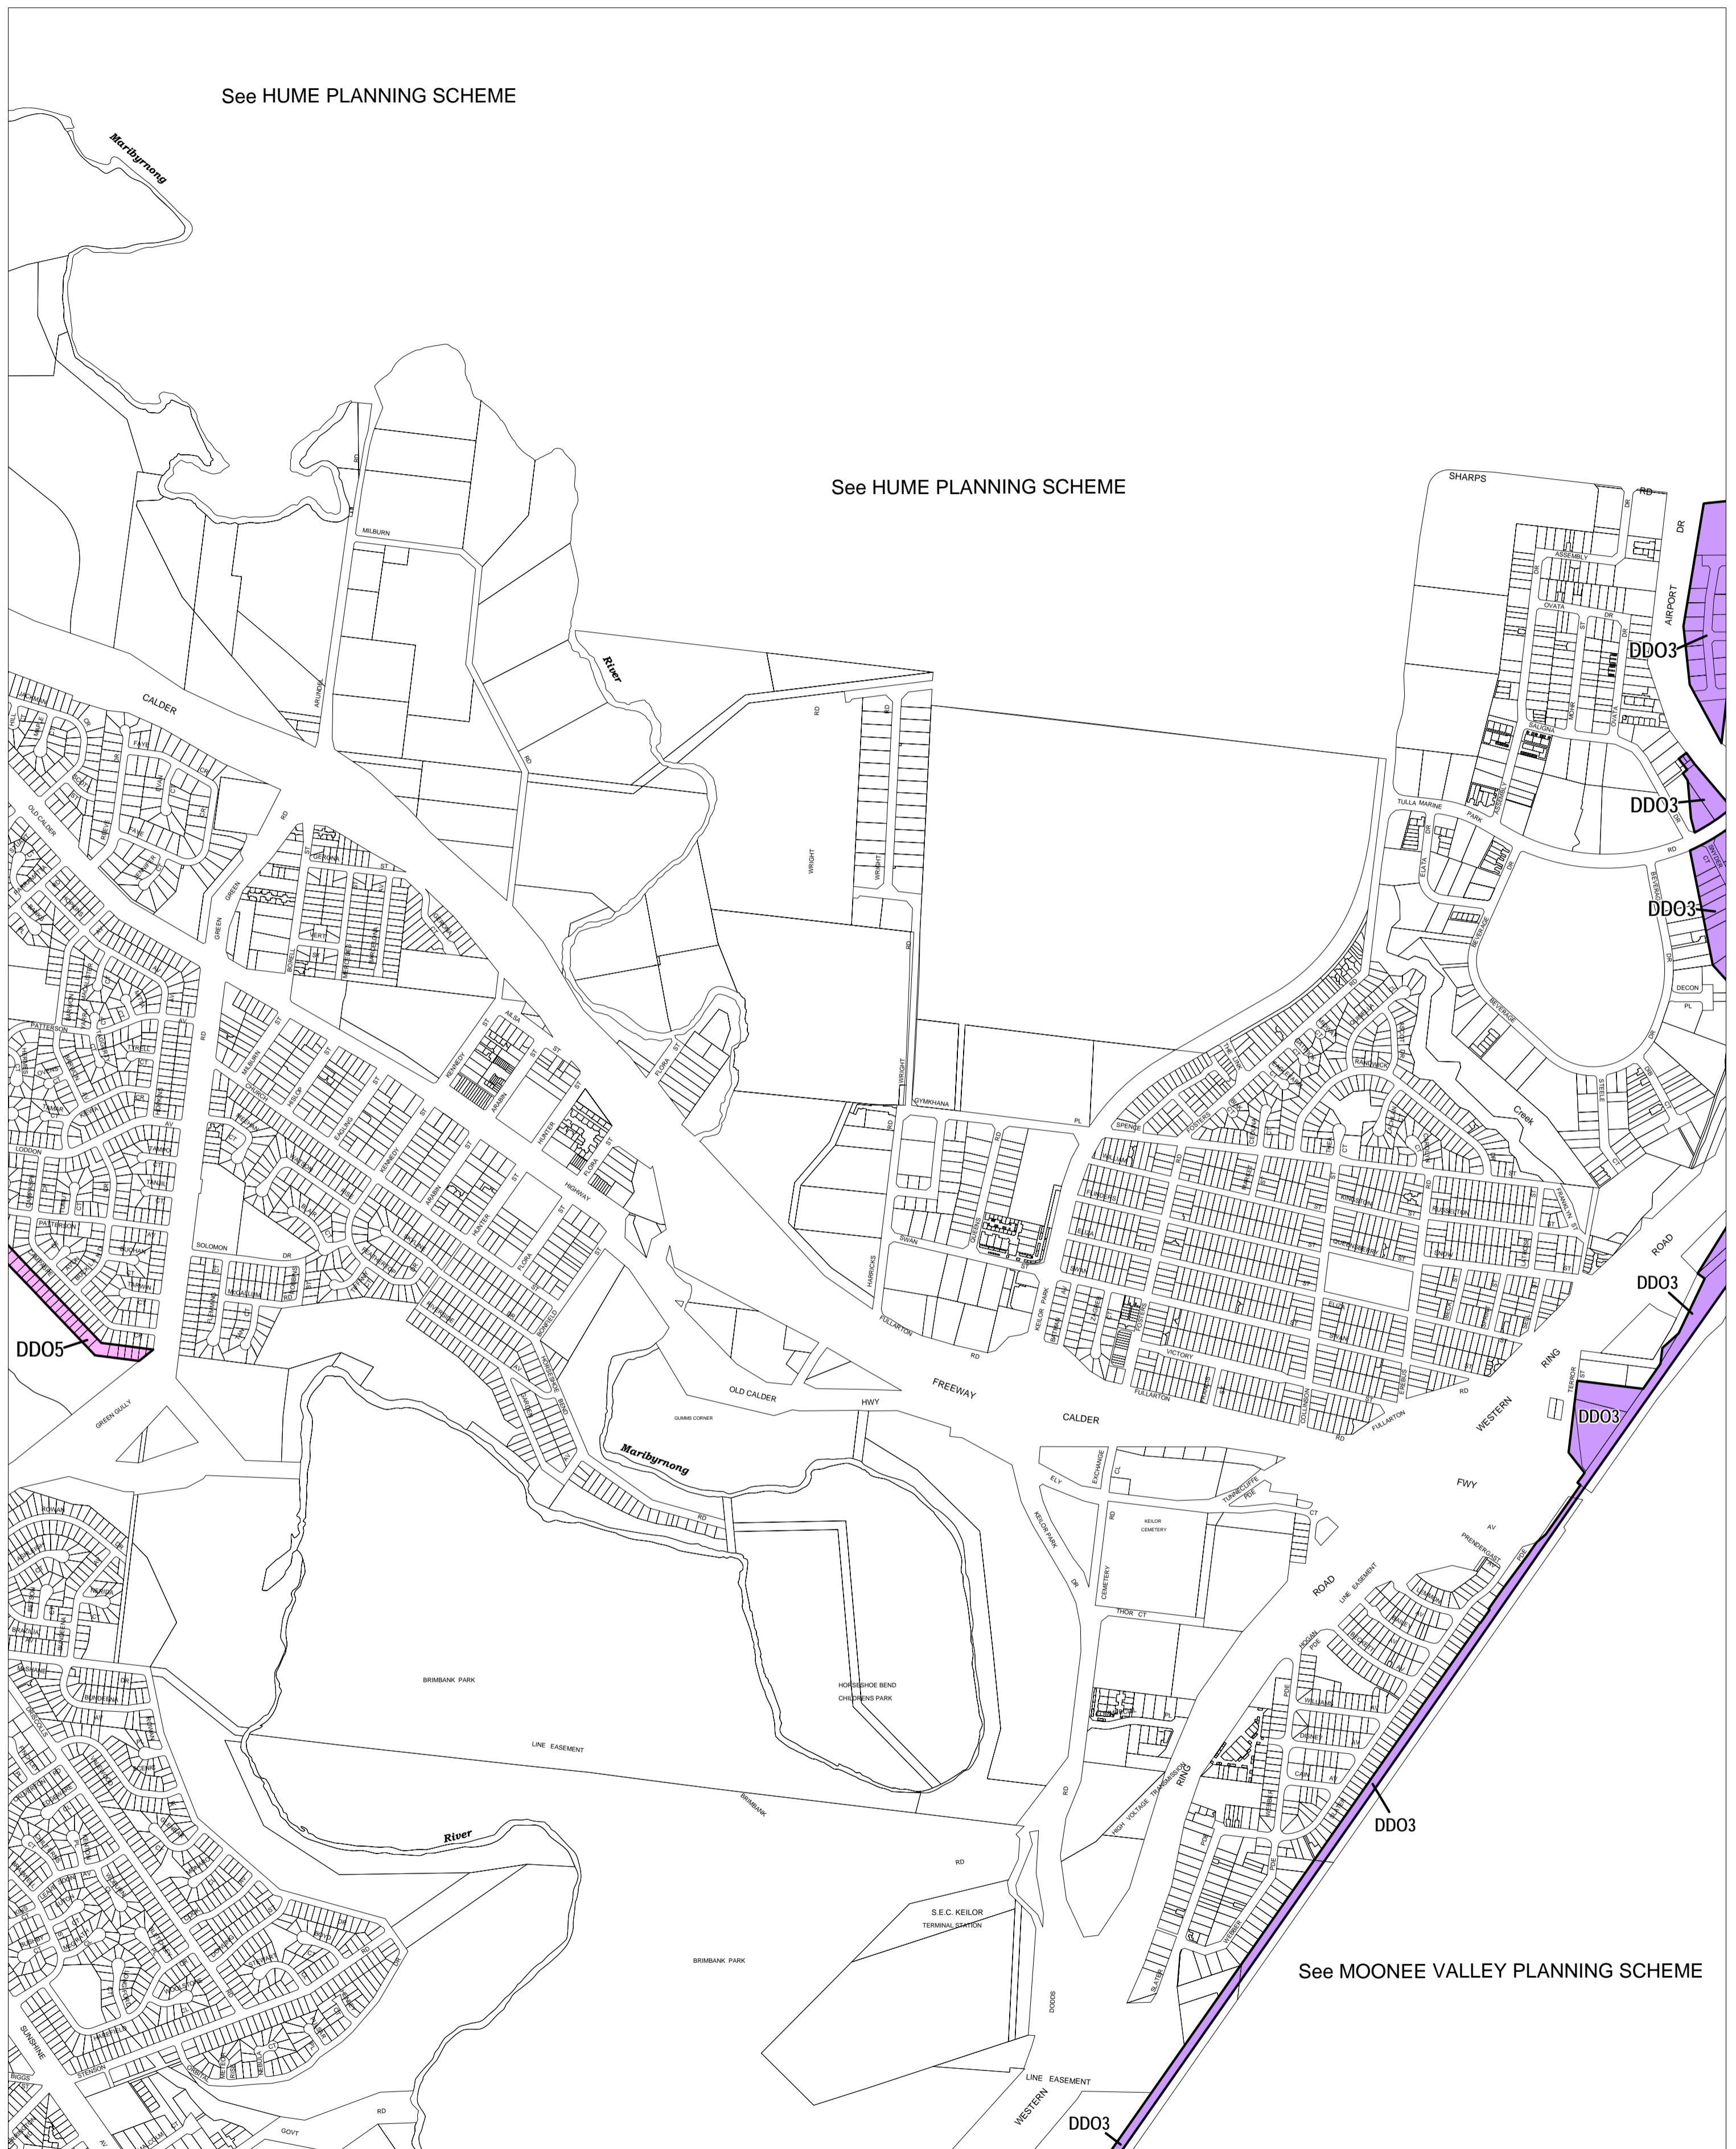

BRIMBANK PLANNING SCHEME - LOCAL PROVISION

See HUME PLANNING SCHEME

See HUME PLANNING SCHEME

See MOONEE VALLEY PLANNING SCHEME