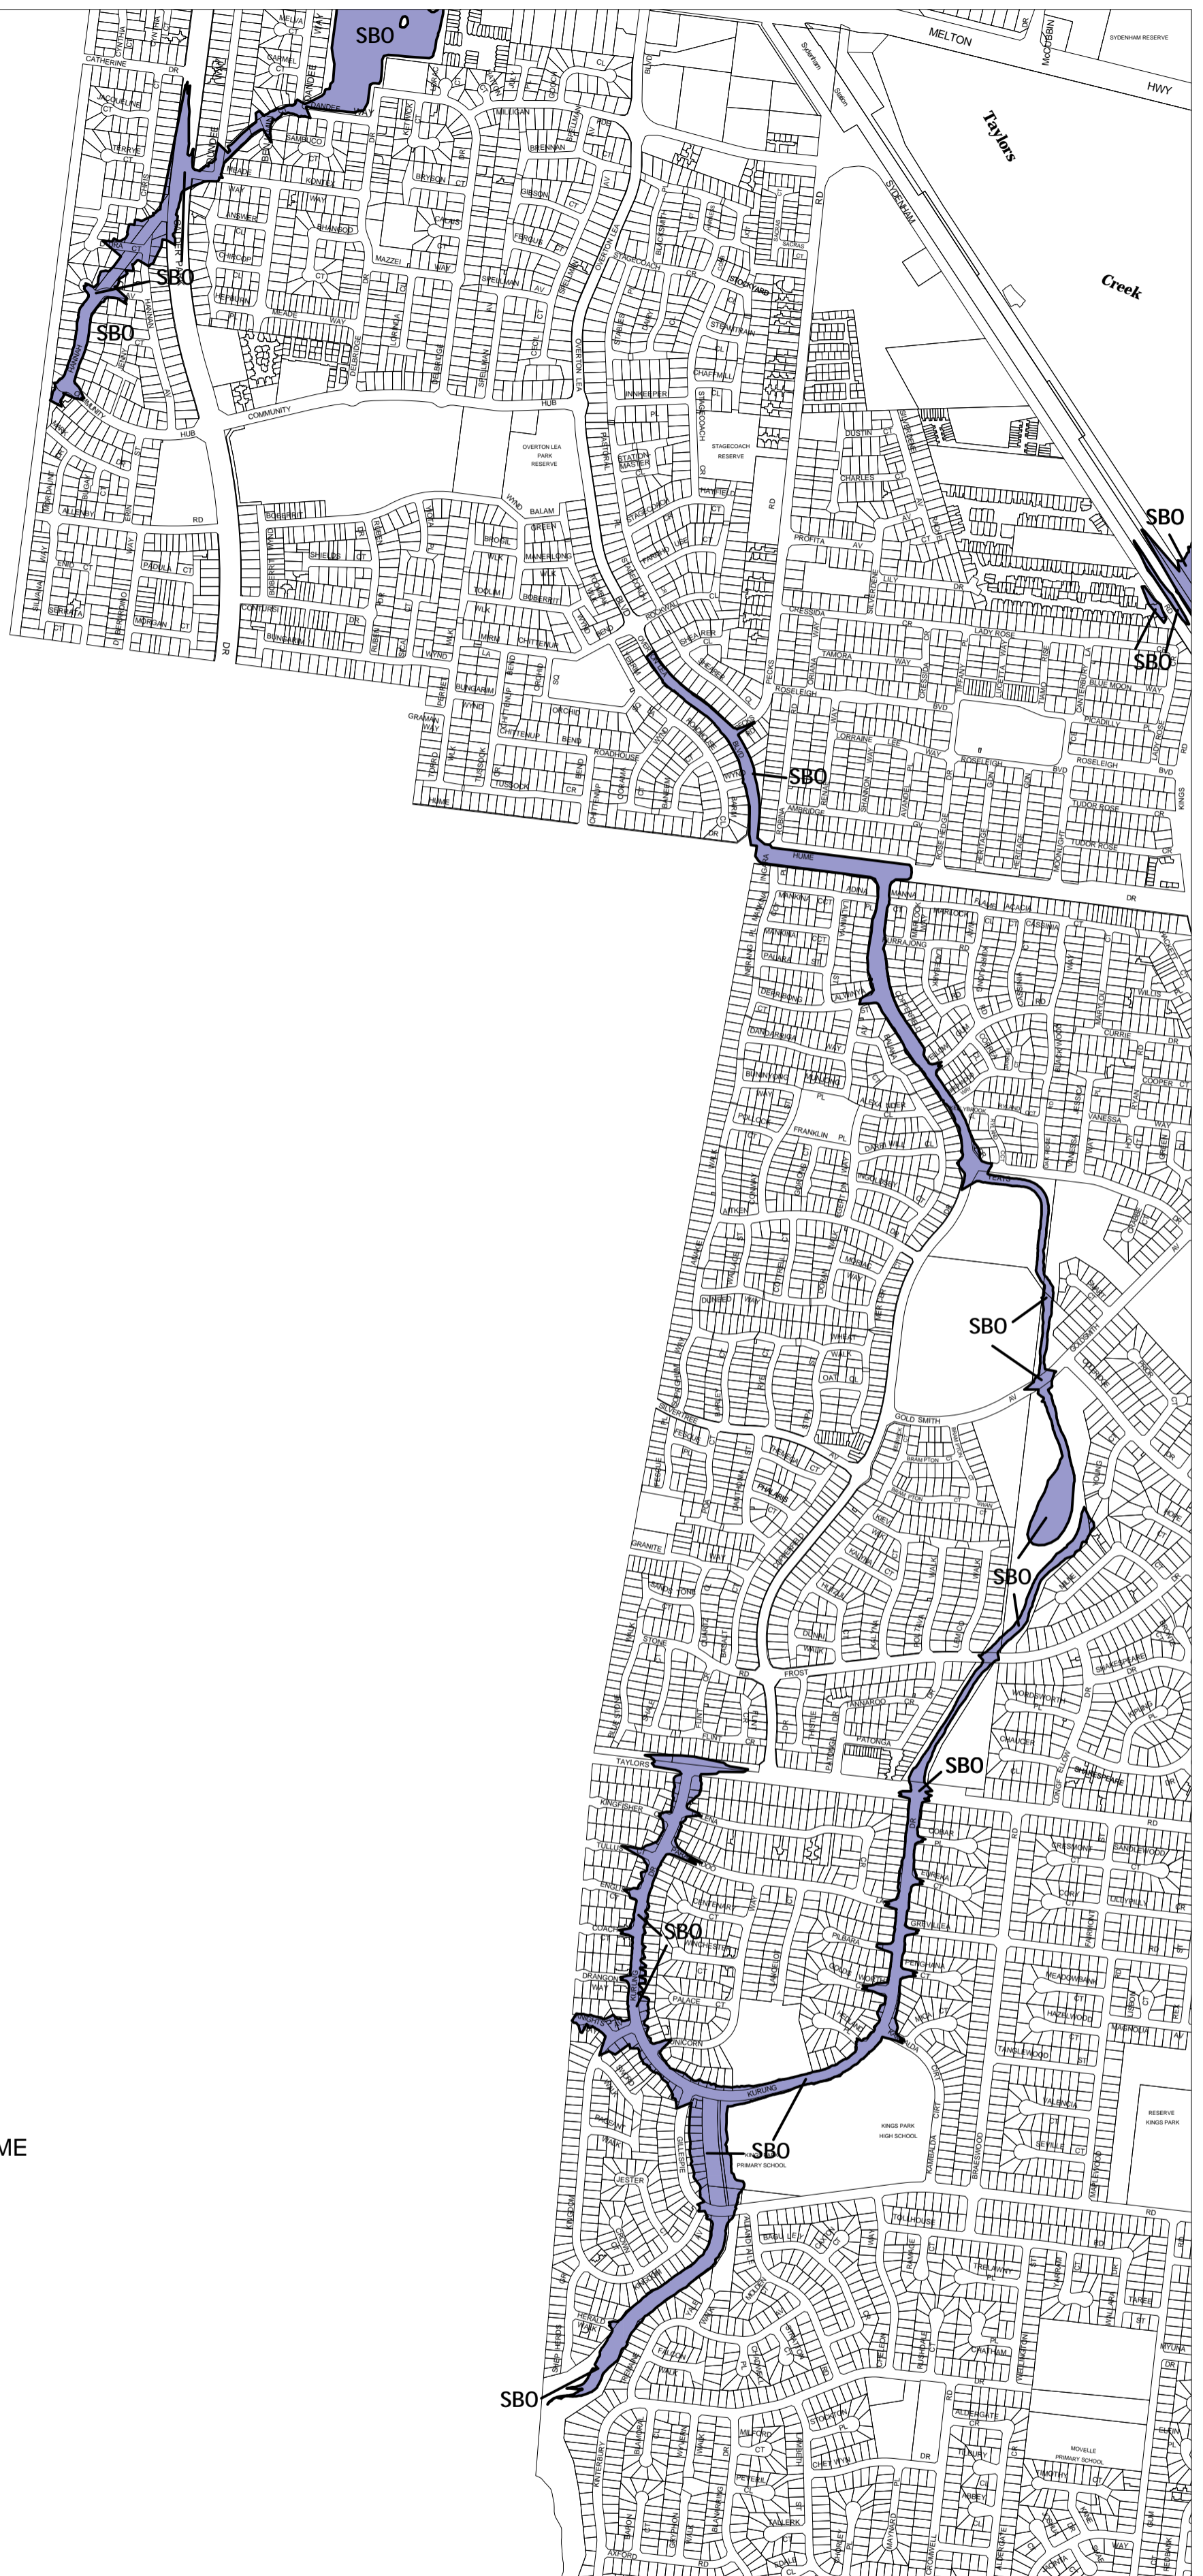

BRIMBANK PLANNING SCHEME - LOCAL PROVISION

See MELTON PLANNING SCHEME

See MELTON PLANNING SCHEME

See MELTON PLANNING SCHEME

Overlays
SBO Special Building Overlay

AUSTRALIAN MAP GRID ZONE 55

INDEX TO ADJOINING METRIC SERIES MAP

Printed: 27/7/2007