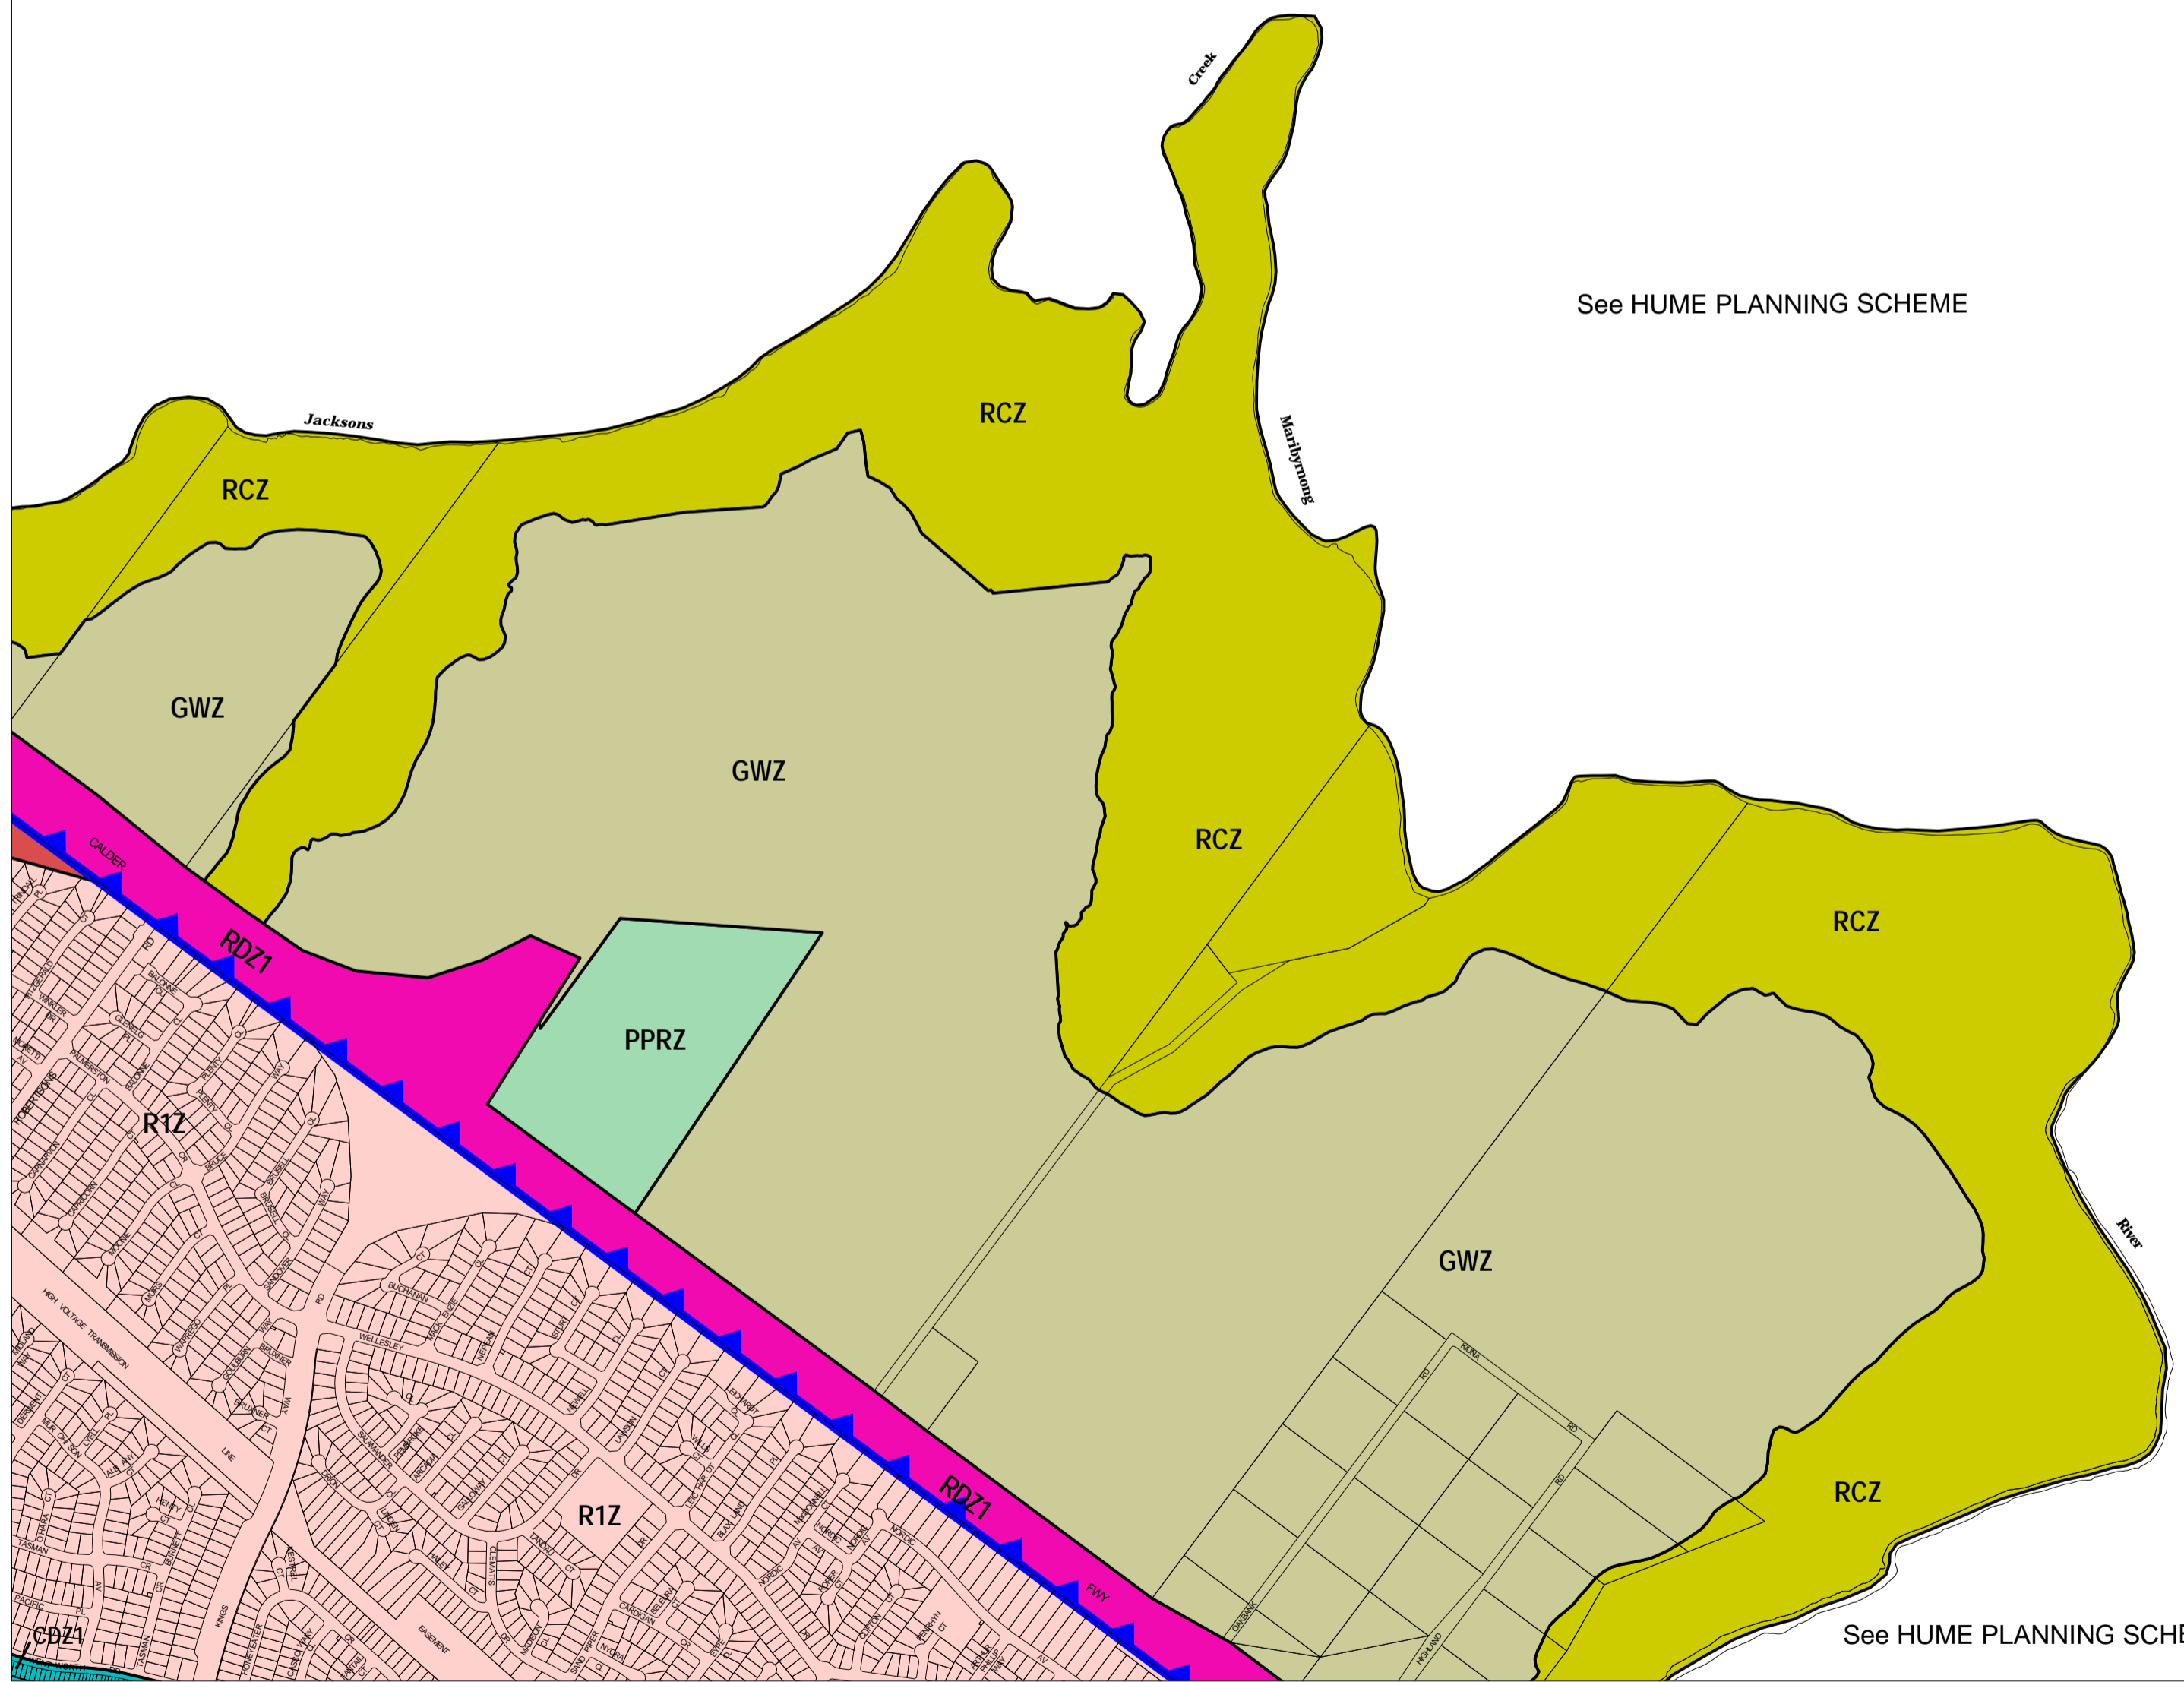

BRIMBANK PLANNING SCHEME - LOCAL PROVISION

See HUME PLANNING SCHEME

See HUME PLANNING SCHEME

See HUME PLANNING SCHEME

- **Public Land**
- PPRZ Public Park And Recreation Zone
- RDZ1 Road Zone - Category 1
- **Residential**
- MUZ Mixed Use Zone
- R1Z Residential 1 Zone
- **Rural**
- GWZ Green Wedge Zone
- RCZ Rural Conservation Zone
- **Special Purpose**
- CBZ1 Comprehensive Development Zone - Schedule 1

Printed: 7/12/2007

AMENDMENT C95 PT.1